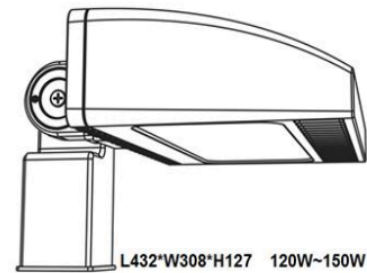

PROJECT ANME: _____

CATALOG NUMBER: _____

NOTES: _____

FIXTURE SCHEDULE: _____

LED FLOOD LIGHT (B style)

Thank you for buying RISE-LITE lighting fixtures. Our goal is to design the best quality products to get the job done right. We'd like to hear your comments.

Dimension

ORDERING INFORMATION

M/N	Watts	lumen Efficiency	Line voltage supply	Color Temperature	Beam Angle	Replace HID/MH
RL-XX-80W-LV-B-D-DW	80.81W	123.21 lm/w	100-277Vac	5000K	113.4°	200W
RL-XX-100W-LV-B-D-DW	94.9W	119.06 lm/w	100-277Vac	5000K	113.4°	300W
RL-XX-120W-LV-B-D-DW	120.2W	113.61 lm/w	100-277Vac	5000K	112.7°	400W
RL-XX-150W-LV-B-D-DW	156.4W	107.08 lm/w	100-277Vac	5000K	112.8°	500W