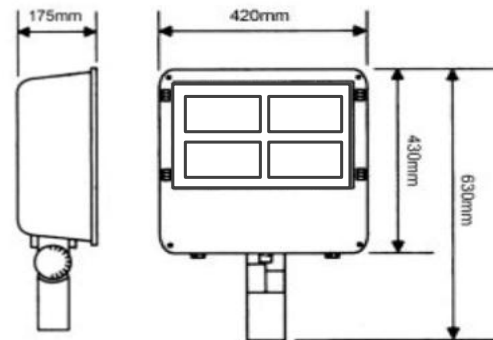

PROJECT ANME: _____

CATALOG NUMBER: _____

NOTES: _____

FIXTURE SCHEDULE: _____

LED SHOE BOX LIGHT

Thank you for buying RISE-LITE lighting fixtures. Our goal is to design the best quality products to get the job done right. We'd like to hear your comments.

Dimension

ORDERING INFORMATION

M/N	Watts	lumen Efficiency	Line voltage supply	Color Temperature	Beam Angle	Replace HID/MH
RL-SB-150W-LV-A-CW	142.0W	98.77lm/w	100-277Vac	5700K	118.2°	400W
RL-SB-200W-LV-A-CW	188.5W	90.98lm/w	100-277Vac	5700K	117.7°	700W
RL-SB-300W-HV-A-CW	306.4W	76.78lm/w	347-480Vac	5700K	118.2°	1000W
RL-SB-320W-LV-A-CW	288.2W	78.47 lm/w	100-277Vac	5700K	78.47°	1000W