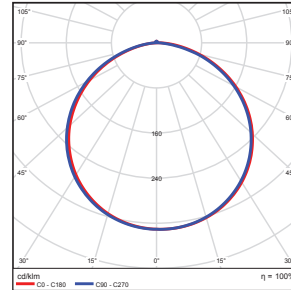

Weight: 8.45-lbs
(including Driver)

300 Watt

Weight: 11.40-lbs
(including Driver)

PHOTOMETRICS CHART

RKIT (50 Watt)

DLC Premium

Height	Illuminance at a Distance	
	Center Beam (fc)	Beam Width (ft)
5.0ft	95.3 fc	15.3 ft
10.0ft	23.8 fc	30.6 ft
15.0ft	10.6 fc	45.9 ft
20.0ft	5.96 fc	61.2 ft
25.0ft	3.81 fc	76.5 ft
30.0ft	2.65 fc	91.8 ft

■ Vert. Spread: 113.7°
■ Horiz. Spread: 113.4°

RKIT (120 Watt)

DLC Premium

Height	Illuminance at a Distance	
	Center Beam (fc)	Beam Width (ft)
5.0ft	220 fc	15.3 ft
10.0ft	54.9 fc	30.6 ft
15.0ft	24.4 fc	45.9 ft
20.0ft	13.7 fc	61.1 ft
25.0ft	8.79 fc	76.4 ft
30.0ft	6.10 fc	91.7 ft

■ Beam Spread: 113.0°

RKIT (200 Watt)

DLC Premium

Height	Illuminance at a Distance	
	Center Beam (fc)	Beam Width (ft)
5.0ft	401 fc	15.7 ft
10.0ft	100 fc	31.4 ft
15.0ft	44.5 fc	47.1 ft
20.0ft	25.1 fc	62.8 ft
25.0ft	16.0 fc	78.4 ft
30.0ft	11.1 fc	94.1 ft

■ Vert. Spread: 115.0°
■ Horiz. Spread: 114.7°

RKIT (300 Watt)

DLC Premium

Height	Illuminance at a Distance	
	Center Beam (fc)	Beam Width (ft)
5.0ft	543 fc	14.9 ft
10.0ft	136 fc	29.8 ft
15.0ft	60.4 fc	44.8 ft
20.0ft	34.0 fc	59.7 ft
25.0ft	21.7 fc	74.6 ft
30.0ft	15.1 fc	89.5 ft