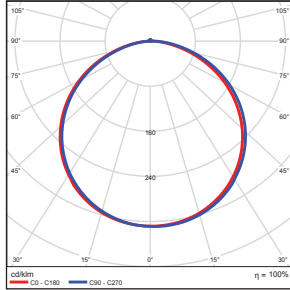

Weight: 8.45-lbs
(including Driver)

300 Watt

Weight: 11.40-lbs
(including Driver)

PHOTOMETRICS CHART

RKIT (50 Watt)

DLC Premium

Height	Illuminance at a Distance	
	Center Beam (fc)	Beam Width (ft)
5.0ft	95.3 fc	15.3 ft
10.0ft	23.8 fc	30.6 ft
15.0ft	10.6 fc	45.9 ft
20.0ft	5.96 fc	61.2 ft
25.0ft	3.81 fc	76.5 ft
30.0ft	2.65 fc	91.8 ft

■ Vert. Spread: 113.7°
■ Horiz. Spread: 113.4°

RKIT (120 Watt)

DLC Premium

Height	Illuminance at a Distance	
	Center Beam (fc)	Beam Width (ft)
5.0ft	220 fc	15.3 ft
10.0ft	54.9 fc	30.6 ft
15.0ft	24.4 fc	45.9 ft
20.0ft	13.7 fc	61.1 ft
25.0ft	8.79 fc	76.4 ft
30.0ft	6.10 fc	91.7 ft

■ Beam Spread: 113.0°

RKIT (200 Watt)

DLC Premium

Height	Illuminance at a Distance	
	Center Beam (fc)	Beam Width (ft)
5.0ft	401 fc	15.7 ft
10.0ft	100 fc	31.4 ft
15.0ft	44.5 fc	47.1 ft
20.0ft	25.1 fc	62.8 ft
25.0ft	16.0 fc	78.4 ft
30.0ft	11.1 fc	94.1 ft