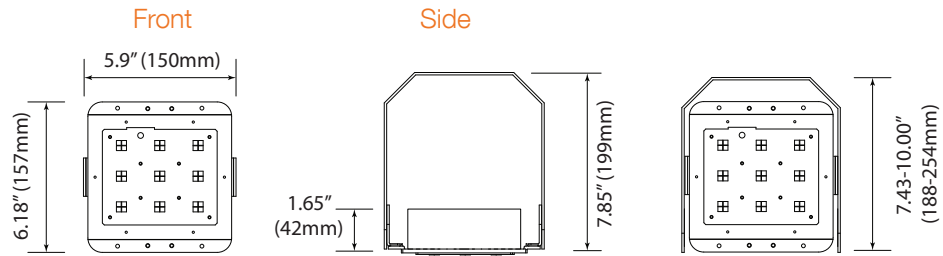

Driver

- Driver
(Included with HID Retrofit)

SPECIFICATIONS

50 Watt

Weight: 4.00-lbs
(including Driver)

120 Watt

Weight: 4.00-lbs
(including Driver)

200 Watt

Weight: 8.45-lbs
(including Driver)

300 Watt

Weight: 11.40-lbs
(including Driver)

PHOTOMETRICS CHART

RKIT (50 Watt)

DLC Premium

Height	Illuminance at a Distance	
	Center Beam (fc)	Beam Width (ft)
5.0ft	95.3 fc	15.3 ft
10.0ft	23.8 fc	30.6 ft
15.0ft	10.6 fc	45.9 ft
20.0ft	5.96 fc	61.2 ft
25.0ft	3.81 fc	76.5 ft
30.0ft	2.65 fc	91.8 ft