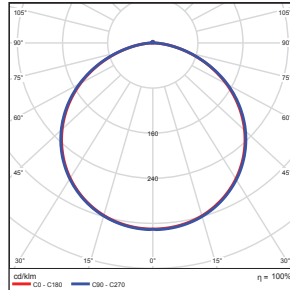

Weight: 8.45-lbs
(including Driver)

300 Watt

Weight: 11.40-lbs
(including Driver)

PHOTOMETRICS CHART

RKIT (50 Watt)

DLC Premium

Height	Illuminance at a Distance	
	Center Beam (fc)	Beam Width (ft)
5.0ft	95.3 fc	15.3 ft
10.0ft	23.8 fc	30.6 ft
15.0ft	10.6 fc	45.9 ft
20.0ft	5.96 fc	61.2 ft
25.0ft	3.81 fc	76.5 ft
30.0ft	2.65 fc	91.8 ft

■ Vert. Spread: 113.7°
■ Horiz. Spread: 113.4°

RKIT (120 Watt)

DLC Premium

Height	Illuminance at a Distance	
	Center Beam (fc)	Beam Width (ft)
5.0ft	220 fc	15.3 ft
10.0ft	54.9 fc	30.6 ft
15.0ft	24.4 fc	45.9 ft
20.0ft	13.7 fc	61.1 ft
25.0ft	8.79 fc	76.4 ft
30.0ft	6.10 fc	91.7 ft

■ Beam Spread: 113.0°

RKIT (200 Watt)

DLC Premium

Height	Illuminance at a Distance	
	Center Beam (fc)	Beam Width (ft)
5.0ft	401 fc	15.7 ft
10.0ft	100 fc	31.4 ft
15.0ft	44.5 fc	47.1 ft
20.0ft	25.1 fc	62.8 ft
25.0ft	16.0 fc	78.4 ft
30.0ft	11.1 fc	94.1 ft