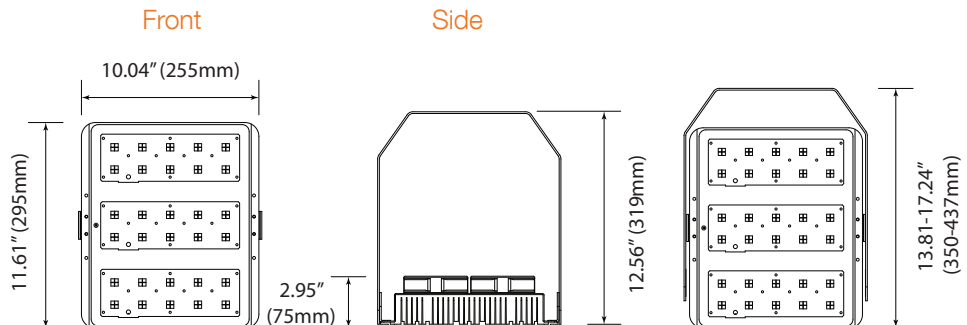

Driver

- Driver
(Included with HID Retrofit)

SPECIFICATIONS

50 Watt

Weight: 4.00-lbs
(including Driver)

120 Watt

Weight: 4.00-lbs
(including Driver)

200 Watt

Weight: 8.45-lbs
(including Driver)

300 Watt

Weight: 11.40-lbs
(including Driver)

PHOTOMETRICS CHART

RKIT (50 Watt)

DLC Premium

Height	Illuminance at a Distance	
	Center Beam (fc)	Beam Width (ft)
5.0ft	95.3 fc	15.3 ft
10.0ft	23.8 fc	30.6 ft
15.0ft	10.6 fc	45.9 ft
20.0ft	5.96 fc	61.2 ft
25.0ft	3.81 fc	76.5 ft
30.0ft	2.65 fc	91.8 ft