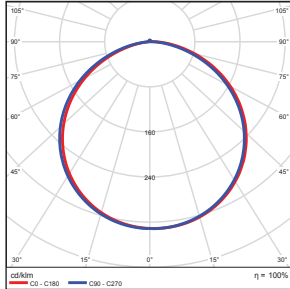

Weight: 8.45-lbs
(including Driver)

300 Watt

Weight: 11.40-lbs
(including Driver)

PHOTOMETRICS CHART

RKIT (50 Watt)

DLC Premium

Height	Illuminance at a Distance	
	Center Beam (fc)	Beam Width (ft)
5.0ft	95.3 fc	15.3 ft
10.0ft	23.8 fc	30.6 ft
15.0ft	10.6 fc	45.9 ft
20.0ft	5.96 fc	61.2 ft
25.0ft	3.81 fc	76.5 ft
30.0ft	2.65 fc	91.8 ft

■ Vert. Spread: 113.7°
■ Horiz. Spread: 113.4°

RKIT (120 Watt)

DLC Premium

Height	Illuminance at a Distance	
	Center Beam (fc)	Beam Width (ft)
5.0ft	220 fc	15.3 ft
10.0ft	54.9 fc	30.6 ft
15.0ft	24.4 fc	45.9 ft
20.0ft	13.7 fc	61.1 ft
25.0ft	8.79 fc	76.4 ft
30.0ft	6.10 fc	91.7 ft

■ Beam Spread: 113.0°

RKIT (200 Watt)

DLC Premium

Height	Illuminance at a Distance	
	Center Beam (fc)	Beam Width (ft)
5.0ft	401 fc	15.7 ft
10.0ft	100 fc	31.4 ft
15.0ft	44.5 fc	47.1 ft
20.0ft	25.1 fc	62.8 ft
25.0ft	16.0 fc	78.4 ft
30.0ft	11.1 fc	94.1 ft

■ Vert. Spread: 115.0°
■ Horiz. Spread: 114.7°

RKIT (300 Watt)

DLC Premium

Height	Illuminance at a Distance	
	Center Beam (fc)	Beam Width (ft)
5.0ft	543 fc	14.9 ft
10.0ft	136 fc	29.8 ft
15.0ft	60.4 fc	44.8 ft
20.0ft	34.0 fc	59.7 ft
25.0ft	21.7 fc	74.6 ft
30.0ft	15.1 fc	89.5 ft