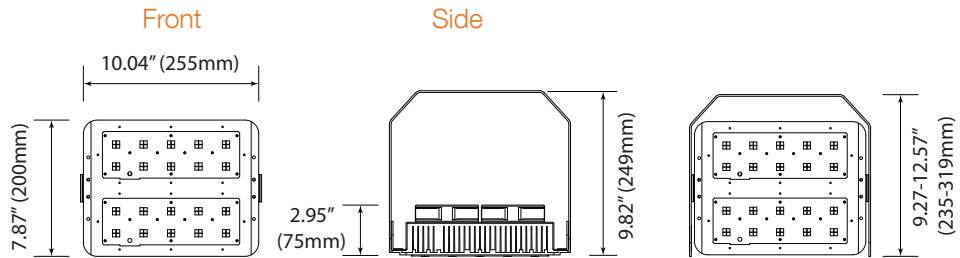

Driver

- Driver
(Included with HID Retrofit)

SPECIFICATIONS

50 Watt

Weight: 4.00-lbs
(including Driver)

120 Watt

Weight: 4.00-lbs
(including Driver)

200 Watt

Weight: 8.45-lbs
(including Driver)

300 Watt

Weight: 11.40-lbs
(including Driver)

PHOTOMETRICS CHART

RKIT (50 Watt)

DLC Premium

Height	Illuminance at a Distance	
	Center Beam (fc)	Beam Width (ft)
5.0ft	95.3 fc	15.3 ft
10.0ft	23.8 fc	30.6 ft
15.0ft	10.6 fc	45.9 ft
20.0ft	5.96 fc	61.2 ft
25.0ft	3.81 fc	76.5 ft
30.0ft	2.65 fc	91.8 ft