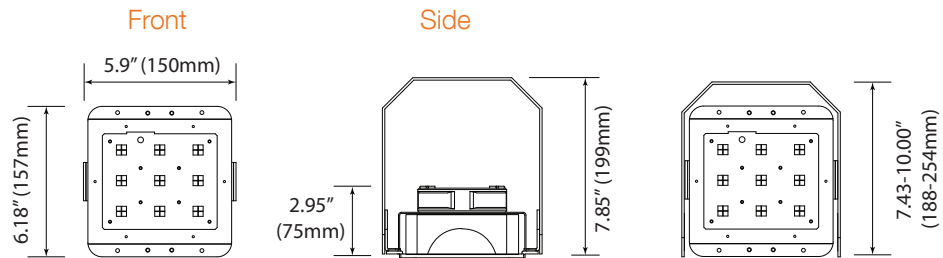

Driver

- Driver
(Included with HID Retrofit)

SPECIFICATIONS

50 Watt

Weight: 4.00-lbs
(including Driver)

120 Watt

Weight: 4.00-lbs
(including Driver)

200 Watt

Weight: 8.45-lbs
(including Driver)

300 Watt

Weight: 11.40-lbs
(including Driver)

PHOTOMETRICS CHART

RKIT (50 Watt)

DLC Premium

Height	Illuminance at a Distance	
	Center Beam (fc)	Beam Width (ft)
5.0ft	95.3 fc	15.3 ft
10.0ft	23.8 fc	30.6 ft
15.0ft	10.6 fc	45.9 ft
20.0ft	5.96 fc	61.2 ft
25.0ft	3.81 fc	76.5 ft
30.0ft	2.65 fc	91.8 ft