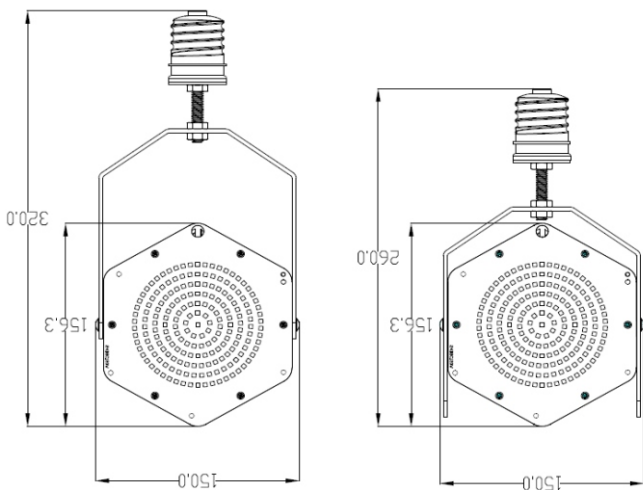

Main Features

- 1, 1.5 years warranty
- 2, With a big Sunon fan
- 3, With beam angle 120 degree
- 4, Original super bright 3030 LED
- 5, Arm adjustable with any beam angle
- 6, With the most excellent quality meanwell driver
- 7, Available running under 120-277VAC
- 8, Available for street light fixtures application
- 9, Using aluminum fin heat sink which heat transfer faster than die cast
- 10, Tiny package and lighter, lower freight cost, more competitive in the market

Main Data

Model NO.	LSRK-60WXY
Chip Type	RF-Q30RA**A-07-C2
Driver type	Meanwell Driver
Luminous flux	3000K--7,020Lm 4000K--7,260Lm 4500K--7,560Lm 5000K--7,860Lm 5700K--8,100Lm
Input voltage	120-277VAC
Life Span	50,000hours
Beam Angle	120 °
Power Factor	>0.97
Color Temp	3000/4000/4500/5000/5700K
IP rating	Inside sealed fixture

Outer Dimension

E39 shortest size	9.84" * 5.47"
E39 longest size	12.59" * 5.47"

Longest size

Shortest size

Main Construction Features

SMD 3030

SUNON FAN

Accessories

- 1, When you are using this led retrofit kit in the canopy, wall pack and parking lot shoebox fixture, you may need a kit to have the driver fixed (Pic 1)
- 2, When you have less space to put a lamp with E26 or E39 base, you may choose to use the arm fixed kit(Pic 2)
- 3, When your traditional fixture has a E40 lamp socket, you may need an adaptor(Pic 3)