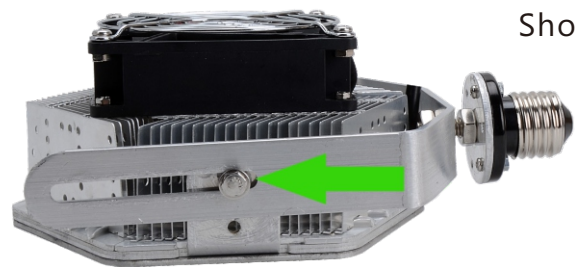

Main Features

- 1, 1.5 years warranty
- 2, With a big Sunon fan
- 3, With beam angle 120 degree
- 4, Original super bright 3030 LED
- 5, Arm adjustable with any beam angle
- 6, With the most excellent quality meanwell driver
- 7, Available running under 120-277VAC
- 8, Available for street light fixtures application
- 9, Using aluminum fin heat sink which heat transfer faster than die cast
- 10, Tiny package and lighter, lower freight cost, more competitive in the market

Main Data

Model NO.	LSRK-60WXY
Chip Type	RF-Q30RA**A-07-C2
Driver type	Meanwell Driver
Luminous flux	3000K--7,020Lm 4000K--7,260Lm 4500K--7,560Lm 5000K--7,860Lm 5700K--8,100Lm
Input voltage	120-277VAC
Life Span	50,000hours
Beam Angle	120 °
Power Factor	>0.97
Color Temp	3000/4000/4500/5000/5700K
IP rating	Inside sealed fixture

Outer Dimension

E39 shortest size	9.84" * 5.47"
E39 longest size	12.59" * 5.47"

Longest size

Shortest size

Main Construction Features

SMD 3030

SUNON FAN

Accessories

- 1, When you are using this led retrofit kit in the canopy, wall pack and parking lot shoebox fixture, you may need a kit to have the driver fixed (Pic 1)
- 2, When you have less space to put a lamp with E26 or E39 base, you may choose to use the arm fixed kit(Pic 2)
- 3, When your traditional fixture has a E40 lamp socket, you may need an adaptor(Pic 3)