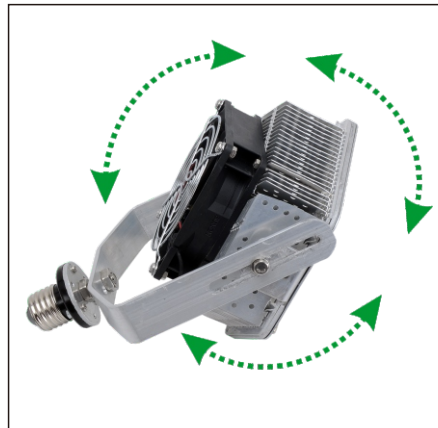

Main Features

- 1, 1.5 years warranty
- 2, With a big Sunon fan
- 3, With beam angle 120 degree
- 4, Original super bright 3030 LED
- 5, Arm adjustable with any beam angle
- 6, With the most excellent quality meanwell driver
- 7, Available running under 120-277VAC
- 8, Available for street light fixtures application
- 9, Using aluminum fin heat sink which heat transfer faster than die cast
- 10, Tiny package and lighter, lower freight cost, more competitive in the market

Outer Dimension

E39 shortest size	9.84" * 5.47"
E39 longest size	12.59" * 5.47"

Longest size

Shortest size

Main Construction Features

SMD 3030

SUNON FAN

Accessories

- 1, When you are using this led retrofit kit in the canopy, wall pack and parking lot shoebox fixture, you may need a kit to have the driver fixed (Pic 1)
- 2, When you have less space to put a lamp with E26 or E39 base, you may choose to use the arm fixed kit(Pic 2)
- 3, When your traditional fixture has a E40 lamp socket, you may need an adaptor(Pic 3)

DRIVER FIXED KIT

ARM FIXED KIT

LAMP BASE ADAPTOR

(Pic 1)

(Pic 2)

(Pic 3)

What to be aware of (Cautions)

1. Read the user's manual in detail, make sure product fits environmental condition.
2. Cut the power off before installation
3. DO NOT PRESS the LED chip, or it will lead to LED Chip died
4. E39/E26 Lamp base is ELECTRICITY FREE
5. Connect the lamp along with meanwell driver before it's connected with power
6. Do not install this LED retrofit kit where ambient temperatures exceed 55 degrees Celsius or over corrosive gas
7. Indoor, Outdoor use in outdoor luminaires (minimum Ip65)
8. Don't throw away casually