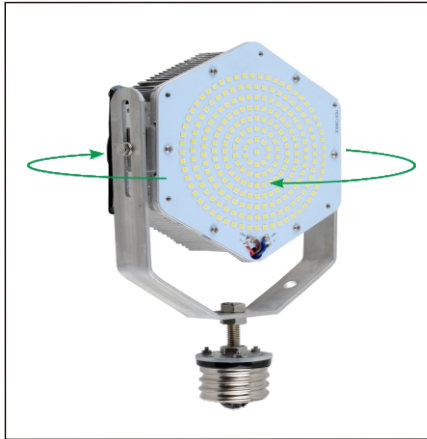

Main Features

- 1, 1.5 years warranty
- 2, With a big Sunon fan
- 3, With beam angle 120 degree
- 4, Original super bright 3030 LED
- 5, Arm adjustable with any beam angle
- 6, With the most excellent quality meanwell driver
- 7, Available running under 120-277VAC
- 8, Available for street light fixtures application
- 9, Using aluminum fin heat sink which heat transfer faster than die cast
- 10, Tiny package and lighter, lower freight cost, more competitive in the market

Main Data

Model NO.	LSRK-60WXY
Chip Type	RF-Q30RA**A-07-C2
Driver type	Meanwell Driver
Luminous flux	3000K--7,020Lm 4000K--7,260Lm 4500K--7,560Lm 5000K--7,860Lm 5700K--8,100Lm
Input voltage	120-277VAC
Life Span	50,000hours
Beam Angle	120 °
Power Factor	>0.97
Color Temp	3000/4000/4500/5000/5700K
IP rating	Inside sealed fixture

Outer Dimension

E39 shortest size	9.84" * 5.47"
E39 longest size	12.59" * 5.47"

Longest size

Shortest size

Main Construction Features

SMD 3030

SUNON FAN

Accessories

- 1, When you are using this led retrofit kit in the canopy, wall pack and parking lot shoebox fixture, you may need a kit to have the driver fixed (Pic 1)
- 2, When you have less space to put a lamp with E26 or E39 base, you may choose to use the arm fixed kit(Pic 2)
- 3, When your traditional fixture has a E40 lamp socket, you may need an adaptor(Pic 3)