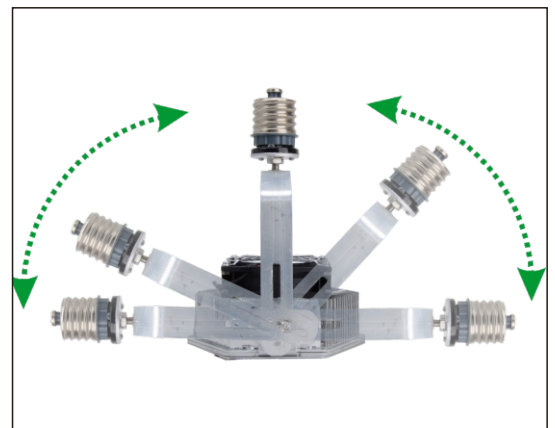

Main Features

- 1, 1.5 years warranty
- 2, With a big Sunon fan
- 3, With beam angle 120 degree
- 4, Original super bright 3030 LED
- 5, Arm adjustable with any beam angle
- 6, With the most excellent quality meanwell driver
- 7, Available running under 120-277VAC
- 8, Available for street light fixtures application
- 9, Using aluminum fin heat sink which heat transfer faster than die cast
- 10, Tiny package and lighter, lower freight cost, more competitive in the market

Outer Dimension

E39 shortest size	9.84" * 5.47"
E39 longest size	12.59" * 5.47"

Longest size

Shortest size

Main Construction Features

SMD 3030

SUNON FAN

Accessories

- 1, When you are using this led retrofit kit in the canopy, wall pack and parking lot shoebox fixture, you may need a kit to have the driver fixed (Pic 1)
- 2, When you have less space to put a lamp with E26 or E39 base, you may choose to use the arm fixed kit(Pic 2)
- 3, When your traditional fixture has a E40 lamp socket, you may need an adaptor(Pic 3)

DRIVER FIXED KIT

ARM FIXED KIT

LAMP BASE ADAPTOR

(Pic 1)

(Pic 2)

(Pic 3)

What to be aware of (Cautions)

1. Read the user's manual in detail, make sure product fits environmental condition.
2. Cut the power off before installation
3. DO NOT PRESS the LED chip, or it will lead to LED Chip died
4. E39/E26 Lamp base is ELECTRICITY FREE
5. Connect the lamp along with meanwell driver before it's connected with power
6. Do not install this LED retrofit kit where ambient temperatures exceed 55 degrees Celsius or over corrosive gas
7. Indoor, Outdoor use in outdoor luminaires (minimum Ip65)
8. Don't throw away casually