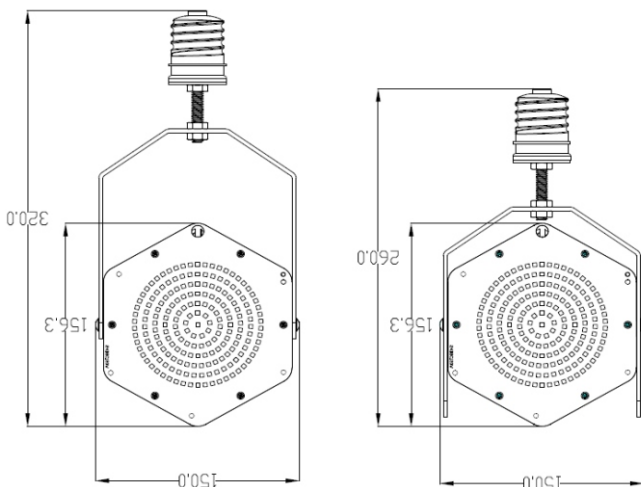

## Main Features

- 1, 1.5 years warranty
- 2, With a big Sunon fan
- 3, With beam angle 120 degree
- 4, Original super bright 3030 LED
- 5, Arm adjustable with any beam angle
- 6, With the most excellent quality meanwell driver
- 7, Available running under 120-277VAC
- 8, Available for street light fixtures application
- 9, Using aluminum fin heat sink which heat transfer faster than die cast
- 10, Tiny package and lighter, lower freight cost, more competitive in the market

## Main Data

Model NO.	LSRK-100WXY
Chip Type	RF-Q30RA**A-07-C2
Driver type	Meanwell Driver
Luminous flux	3000K--11,800Lm 4000K--12,540Lm 4500K--12,650Lm 5000K--13,000Lm 5700K--13,500Lm
Input voltage	120-277VAC
Life Span	50,000hours
Beam Angle	120 °
Power Factor	>0.97
Color Temp	3000/4000/4500/5000/5700K
IP rating	Inside sealed fixture

## Outer Dimension

E39 shortest size	9.84" * 5.47"
E39 longest size	12.59" * 5.47"