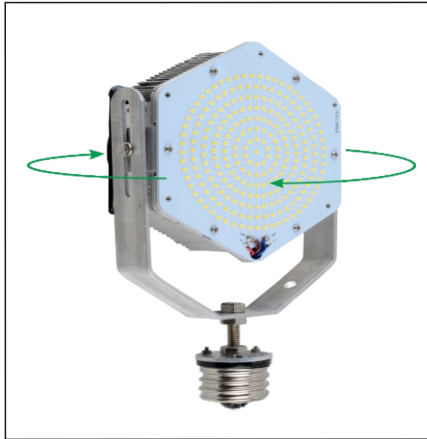

Main Construction Features