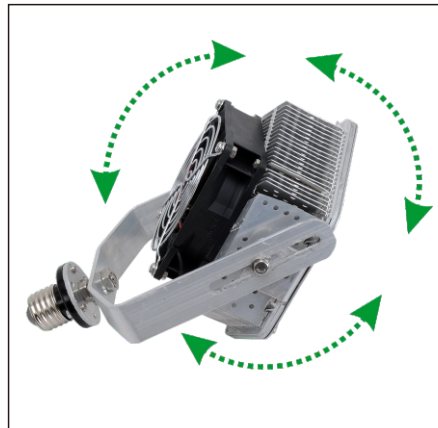

Main Construction Features