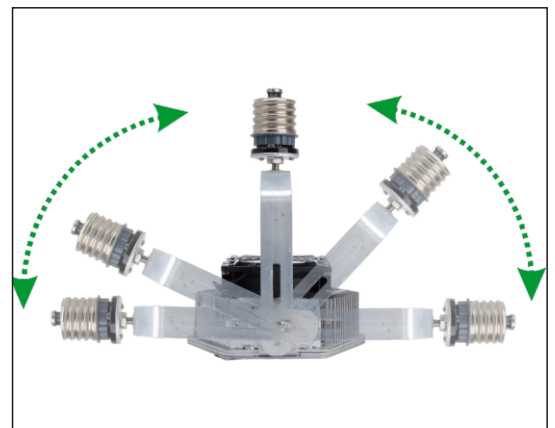

Main Construction Features