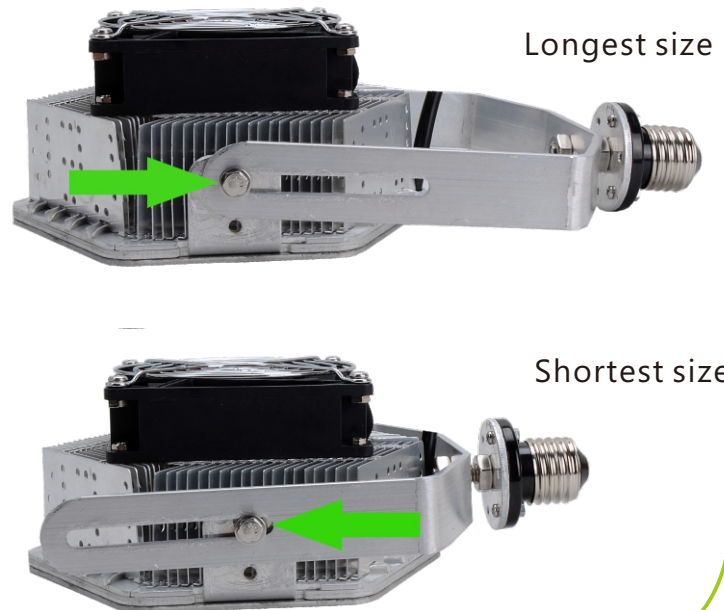

## Main Features

- 1, 1.5 years warranty
- 2, With a big Sunon fan
- 3, With beam angle 120 degree
- 4, Original super bright 3030 LED
- 5, Arm adjustable with any beam angle
- 6, With the most excellent quality meanwell driver
- 7, Available running under 120-277VAC
- 8, Available for street light fixtures application
- 9, Using aluminum fin heat sink which heat transfer faster than die cast
- 10, Tiny package and lighter, lower freight cost, more competitive in the market

## Main Data

Model NO.	LSRK-100WXY
Chip Type	RF-Q30RA**A-07-C2
Driver type	Meanwell Driver
Luminous flux	3000K--11,800Lm 4000K--12,540Lm 4500K--12,650Lm 5000K--13,000Lm 5700K--13,500Lm
Input voltage	120-277VAC
Life Span	50,000hours
Beam Angle	120 °
Power Factor	>0.97
Color Temp	3000/4000/4500/5000/5700K
IP rating	Inside sealed fixture

## Outer Dimension

E39 shortest size	9.84" * 5.47"
E39 longest size	12.59" * 5.47"

## Accessories

- 1, When you are using this led retrofit kit in the canopy, wall pack and parking lot shoebox fixture, you may need a kit to have the driver fixed ( Pic 1 )
- 2, When you have less space to put a lamp with E26 or E39 base, you may choose to use the arm fixed kit( Pic 2 )
- 3, When your traditional fixture has a E40 lamp socket, you may need an adaptor( Pic 3 )