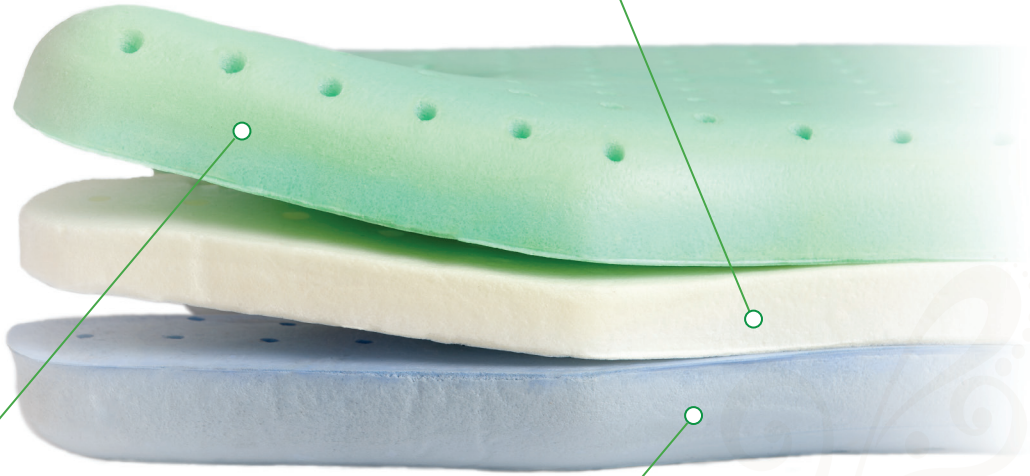

## PLEASE CONTACT US AT

888-505-0212

*Best in Rest* MEMORY FOAM CPAP PILLOW

- Premium quality multi-layered reversible memory foam CPAP pillow
- Specifically designed to encourage easier breathing by alleviating pressure from CPAP mask to continuously provide deep relaxing sleep
- Infused with herbal green tea to the pillow for peaceful sleep
- Cooling gel infused memory foam reduces perspiration
- Ventilated memory foam promotes air circulation
- Easy care luxury 100% Cotton Pillowcase
- Adjustable pillow height
- 2 year warranty

## BEST IN REST™ MULTILAYERED MEMORY FOAM CPAP PILLOW

with herbal infusion is our promise & contribution to improving your sleep.

This premium quality, reversible Memory Foam CPAP Pillow not only reduces mask leaks but also introduces a new level of comfort by incorporating aromatherapy within a pillow.

### MOULDS TO THE BEST SHAPE FOR YOUR BODY

Reduces pressure points & helps you achieve the most comfortable position for a straight spine & neck.

### ADJUSTABLE PILLOW HEIGHT

Removable layer in a center helps adjusting the pillow height.