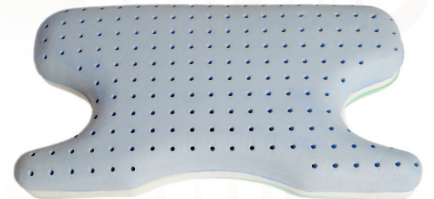

*HERBAL GREEN TEA
INFUSED MEMORY FOAM*

*EASY CARE 100% COTTON
LUXURY REMOVABLE PILLOWCASE*

*COOLING GEL INFUSED
MEMORY FOAM*