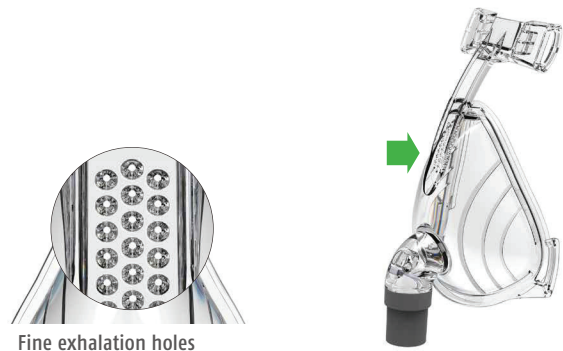

# Numa Full Face Mask

Simple 2 piece construction with silky soft ergonomic cushion and ultra-quiet ventilation.

NU1001 (S)

NU1002 (M)

NU1003 (L)

NUMA is integrally designed and less promises anyone in your family can operate.

**Features:**

Soft cushion and quiet vent ensure you and your family a peaceful night.  
O<sub>2</sub> adapter included

**Product Codes**

**Cushion**

NU3001 (S) / NU3002 (M) / NU3003 (L)

Silicone mask seal

**Forehead Pad**

Adjustable forehead pad

**Frame Assembly**

Fine exhalation holes