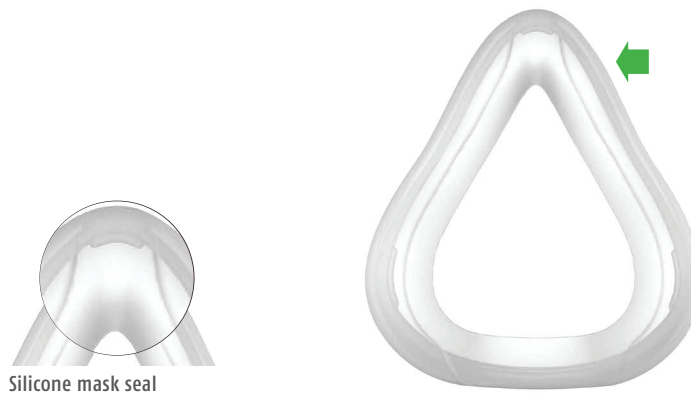

# Numa Full Face Mask

Simple 2 piece construction with silky soft ergonomic cushion and ultra-quiet ventilation.

NU1001 (S)

NU1002 (M)

NU1003 (L)

NUMA is integrally designed and less promises anyone in your family can operate.

**Features:**

Soft cushion and quiet vent ensure you and your family a peaceful night.  
O<sub>2</sub> adapter included

**Product Codes**

**Cushion**

NU3001 (S) / NU3002 (M) / NU3003 (L)

Silicone mask seal

**Forehead Pad**

Adjustable forehead pad

**Frame Assembly**

Fine exhalation holes