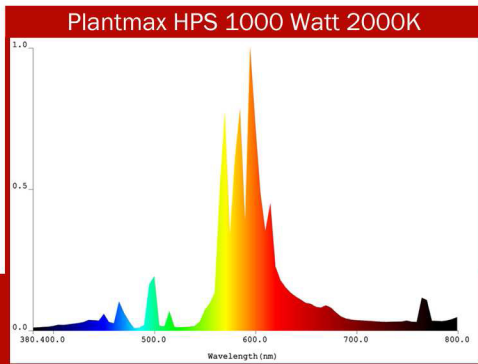

Grow Lamps

Plantmax®

High Pressure Sodium

Your plants deserve the

- Best**
- Quality
 - Values
 - Results

Item Code	Description	Wattage	ANSI	Initial Lumens	CCT	Bulb Shape	Operating Position	Average Life Hours	Case Quantity
PX-LU150	High Pressure Sodium Lamp	150	S55	16,000	2,000	ED23.5	Universal	24,000	12/CS
PX-LU250	High Pressure Sodium Lamp	250	S50	29,000	2,000	ET18	Universal	24,000	12/CS
PX-LU400	High Pressure Sodium Lamp	400	S51	50,000	2,000	ET18	Universal	24,000	12/CS
PX-LU430	High Pressure Sodium Lamp	430	S51	58,000	2,000	ET18	Universal	24,000	12/CS
PX-LU600	High Pressure Sodium Lamp	600	S106	90,000	2,000	T15	Universal	24,000	12/CS
PX-LU750	High Pressure Sodium Lamp	750	S111	105,000	2,000	BT37	Universal	24,000	12/CS
PX-LU1000	High Pressure Sodium Lamp	1,000	S52	140,000	2,000	ET25	Universal	24,000	12/CS