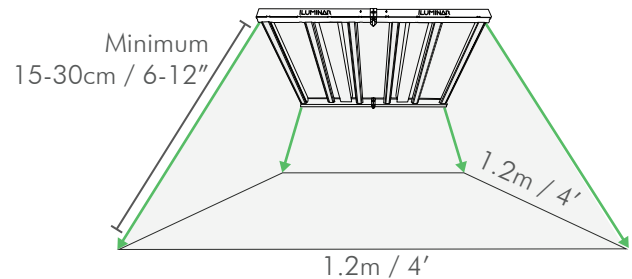

iLi6

LED Lighting Solution

MODEL: 2.7 WATTS: 630W

VOLTAGE: 100-277V 347-480V

SKU: IL-i627FSG-120 IL-i627FSG-480

TECHNICAL SPECS

Rated Voltage	120-277V AC	347-480V AC
Voltage Range (+/-10%)	100-277V	347-480V
PPF	1700 $\mu\text{mol/s}$	
Efficacy	2.7 $\mu\text{mol/J}$	
Min Power Factor	0.9	
THD	< 10%	
Crest Factor	0.99	
BTU	2155	
Frequency	50 / 60Hz	
Dimmable	0 - 10V Controllable	
Ambient Temperature	0 - 35°C / 32-95°F	
Relative Humidity	98%	
Plug Type	Power Cord Sold Separately	
Color Temperature	4000k	
Color Rendering Index	88	
Minimum Mounting Height	12" (30cm) to top of Canopy	
Emitter Cooling	Passive Cooling	
Light Distribution +/- 5%	125°	
Waterproof Rating	IP66 for Damp/Wet Conditions	
LED Lifespan (90% of Life)	36,000+ Hours	

iLi6 630W LED SPECTRUM

MOUNTING & COVERAGE

PHYSICAL SPECIFICATIONS

120V	5.38A	646W
208V	3.03A	630W
240V	2.63A	631W
277V	2.27A	629W
347V	1.79A	621W

VOLTAGE AND AMPERAGE

Length	1128mm	44.41"
Width	1086mm	42.76"
Height	58mm	2.29"
Weight	17.6kg	38.8lbs