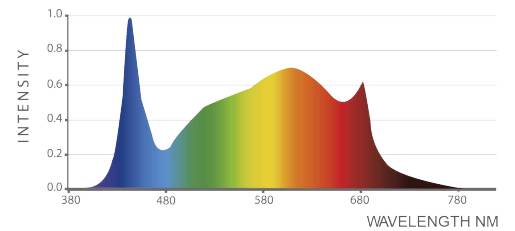

iLi6

LED Lighting Solution

MODEL: 2.7 WATTS: 630W

VOLTAGE: 100-277V 347-480V

SKU: IL-i627FSG-120 IL-i627FSG-480

TECHNICAL SPECS

Rated Voltage	120-277V AC	347-480V AC
Voltage Range (+/-10%)	100-277V	347-480V
PPF	1700 $\mu\text{mol/s}$	
Efficacy	2.7 $\mu\text{mol/J}$	
Min Power Factor	0.9	
THD	< 10%	
Crest Factor	0.99	
BTU	2155	
Frequency	50 / 60Hz	
Dimmable	0 - 10V Controllable	
Ambient Temperature	0 - 35°C / 32-95°F	
Relative Humidity	98%	
Plug Type	Power Cord Sold Separately	
Color Temperature	4000k	
Color Rendering Index	88	
Minimum Mounting Height	12" (30cm) to top of Canopy	
Emitter Cooling	Passive Cooling	
Light Distribution +/- 5%	125°	
Waterproof Rating	IP66 for Damp/Wet Conditions	
LED Lifespan (90% of Life)	36,000+ Hours	

iLi6 630W LED SPECTRUM

MOUNTING & COVERAGE

PHYSICAL SPECIFICATIONS

120V	5.38A	646W
208V	3.03A	630W
240V	2.63A	631W
277V	2.27A	629W
347V	1.79A	621W

VOLTAGE AND AMPERAGE

Length	1128mm	44.41"
Width	1086mm	42.76"
Height	58mm	2.29"
Weight	17.6kg	38.8lbs