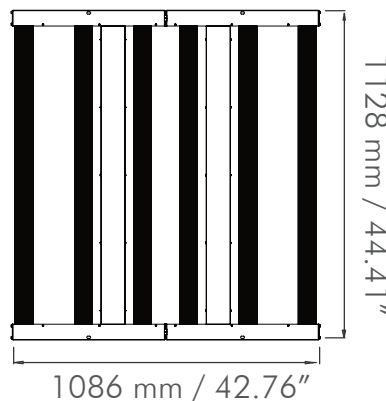

iLi6

LED Lighting Solution

MODEL: 2.7 WATTS: 630W

VOLTAGE: 100-277V 347-480V

SKU: IL-i627FSG-120 IL-i627FSG-480

TECHNICAL SPECS

Rated Voltage	120-277V AC	347-480V AC
Voltage Range (+/-10%)	100-277V	347-480V
PPF	1700 $\mu\text{mol/s}$	
Efficacy	2.7 $\mu\text{mol/J}$	
Min Power Factor	0.9	
THD	< 10%	
Crest Factor	0.99	
BTU	2155	
Frequency	50 / 60Hz	
Dimmable	0 - 10V Controllable	
Ambient Temperature	0 - 35°C / 32-95°F	
Relative Humidity	98%	
Plug Type	Power Cord Sold Separately	
Color Temperature	4000k	
Color Rendering Index	88	
Minimum Mounting Height	12" (30cm) to top of Canopy	
Emitter Cooling	Passive Cooling	
Light Distribution +/- 5%	125°	
Waterproof Rating	IP66 for Damp/Wet Conditions	
LED Lifespan (90% of Life)	36,000+ Hours	

iLi6 630W LED SPECTRUM

MOUNTING & COVERAGE

PHYSICAL SPECIFICATIONS

120V	5.38A	646W
208V	3.03A	630W
240V	2.63A	631W
277V	2.27A	629W
347V	1.79A	621W

VOLTAGE AND AMPERAGE

Length	1128mm	44.41"
Width	1086mm	42.76"
Height	58mm	2.29"
Weight	17.6kg	38.8lbs