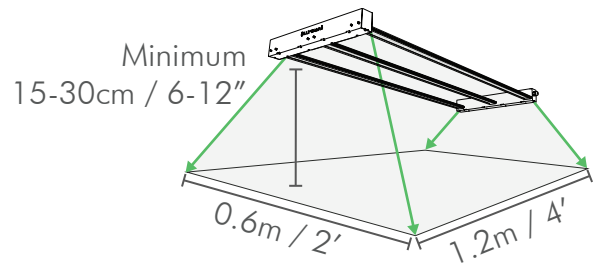

## TECHNICAL SPECS

PPF	624 $\mu\text{mol/s}$
Efficacy	2.6 $\mu\text{mol/J}$
Min Power Factor	0.9
THD	15%
Crest Factor	0.99
BTU	816
Rated Voltage	120-277V AC
Frequency	50 / 60Hz
Dimmable	0-10V Controllable
Ambient Temperature	0 - 35°C / 32-95°F
Relative Humidity	98%
Color Temperature	4000k
Color Rendering Index	88
Minimum Mounting Height	6"-12" to top of Canopy
Emitter Cooling	Passive / Extruded Case
Light Distribution +/- 5%	120°
Waterproof Rating	IP65 for Damp/Wet Conditions
LED Lifespan (90% of Life)	55,000+ hours

## PHYSICAL SPECIFICATIONS

Length	1193mm	46.97"
Width	458mm	18.04"
Height	50mm	1.97"
Weight	6.6kg	14.6lb