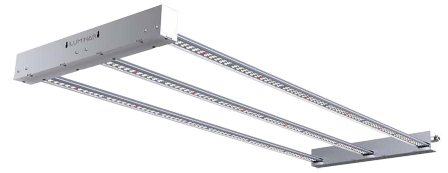

# iLi3

LED Lighting Solution

**MODEL:** 2.6

**VOLTAGE:** 100-277V

**WATTS:** 240W

**SKU:** IL-i326FSG-120

## TECHNICAL SPECS

PPF	624 $\mu\text{mol/s}$
Efficacy	2.6 $\mu\text{mol/J}$
Min Power Factor	0.9
THD	15%
Crest Factor	0.99
BTU	816
Rated Voltage	120-277V AC
Frequency	50 / 60Hz
Dimmable	0-10V Controllable
Ambient Temperature	0 - 35°C / 32-95°F
Relative Humidity	98%
Color Temperature	4000k
Color Rendering Index	88
Minimum Mounting Height	6"-12" to top of Canopy
Emitter Cooling	Passive / Extruded Case
Light Distribution +/- 5%	120°
Waterproof Rating	IP65 for Damp/Wet Conditions
LED Lifespan (90% of Life)	55,000+ hours

## ILI3 240W LED SPECTRUM

## PHYSICAL SPECIFICATIONS

Length	1193mm	46.97"
Width	458mm	18.04"
Height	50mm	1.97"
Weight	6.6kg	14.6lb