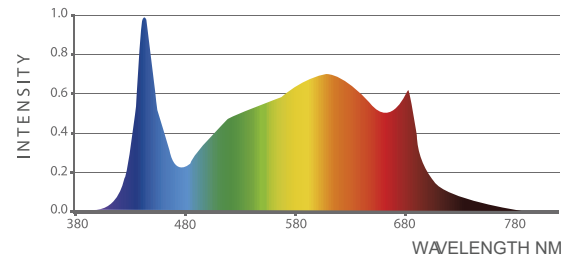

ILI3 240W LED SPECTRUM