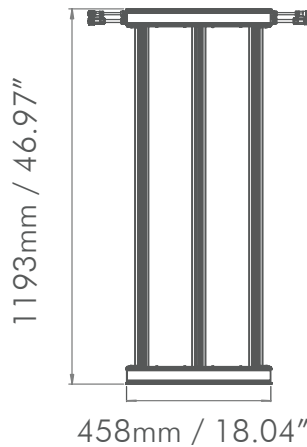

VOLTAGE AND AMPERAGE

120V	2.11A	251W
208V	1.2A	244W
240V	1.09A	241W
277V	0.9A	240W
347V	0.71A	245W
480V	0.51A	239W

iluminarlighting.com
Toll Free: 1-877-540-5588

5 YEAR
WARRANTY

© Copyright 2021 ILUMINAR Lighting
Subject to change without notice.