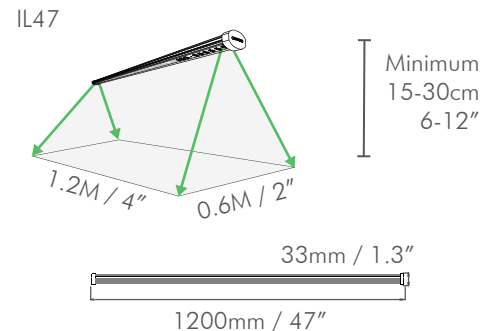

MOUNTING & COVERAGE

iluminarlighting.com
Toll Free: 1-877-540-5588

5 YEAR
WARRANTY

© Copyright 2021 ILUMINAR Lighting
Subject to change without notice.