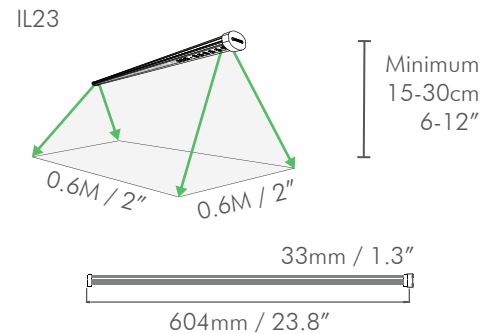

MOUNTING & COVERAGE

iluminarlighting.com
Toll Free: 1-877-540-5588

5 YEAR
WARRANTY

© Copyright 2021 ILUMINAR Lighting
Subject to change without notice.