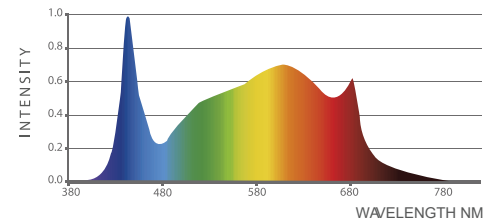

iLBAR

iL23 / iL47 MODELS

MODEL:	2.5	VOLTAGE:	120-277V
WATTS:	40W	SKU:	IL-2325FSG-120
	80W		IL-4725FSG-120

TECHNICAL SPECS

	iL23	iL47
PPF	100 $\mu\text{mol/s}$	200 $\mu\text{mol/s}$
BTU	136	272
Efficacy	2,5 $\mu\text{mol/J}$	
Rated Voltage	120-277V AC	
Voltage Range	100-277V	
Minimum Mounting Height	>6-12" to top of Canopy	
Emitter Cooling	Passive / Extruded Case	
Waterproof Rating	IP65 for Damp / Wet Conditions	
LED Lifespan (90%)	55,000+ hours	
Ambient Temperature	0 - 35°C / 32-95°F	
Color Temperature	4000k	
Relative Humidity	98%	
Frequency	50 / 60Hz	
THD	< 20%	
Color Rendering Index	88	
Min. Power Factor	>0.9	
Crest Factor	0.99	
Plug Type	Power Cord Sold Separately	

ILBAR LED SPECTRUM

VOLTAGE AND AMPERAGE

	iL23		iL47	
120V	0.35A	42W	0.69A	82W
208V	0.20A	41W	0.40A	81W
240V	0.18A	40W	0.35A	80W
277V	0.16A	40W	0.31A	81W

PHYSICAL SPECIFICATIONS

	iL23	iL47
Length	604mm / 23.8"	1200mm / 47"
Width	54mm / 2.1"	54mm / 2.1"
Height	33mm / 1.3"	33mm / 1.3"
Weight	0.7kg / 1.50 lbs	1.3kg / 2.87 lbs
Cable Length	0.6m / 2'	