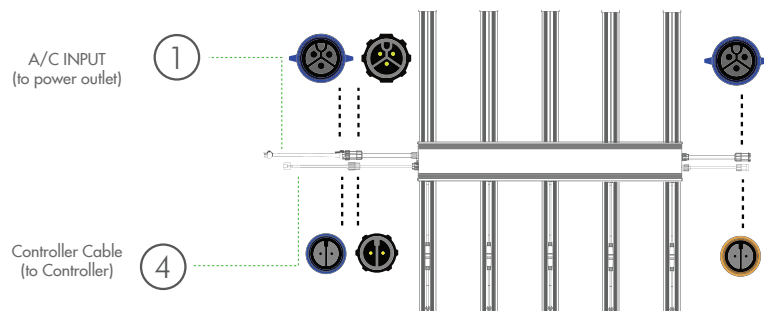

- 2 Once the plastic clips are all snapped in place, attach the A/C cables coming from the mast to each LED bar by aligning the connector pins and pressing the ends together. Lock by twisting in opposite directions.

- 3 Once all the LED bars are fastened into place and A/C cables are attached to the mast, turn the fixture over (this may require more than one person). Ensure the flat surface is clear of anything that could damage the delicate diodes.

# HANGING INSTALLATION

**1** To suspend mount, attach the 4 rope ratchets that come packaged with this fixture to the LED.

**2** Lift the LED and attach the carabiners to pre-installed hooks from ceiling or mounting beam. The Ratchets should be installed closest to the LED (and not the ceiling).

A: Remove slack to raise fixture.  
B: Give slack to lower fixture.

**3** Once fixture is hanging with all LED bars installed, connect the LED Power Cable from the outlet to the fixture.