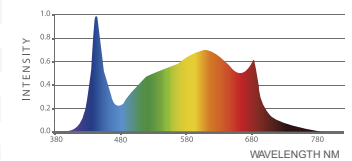

iL5x 440W LED SPECTRUM