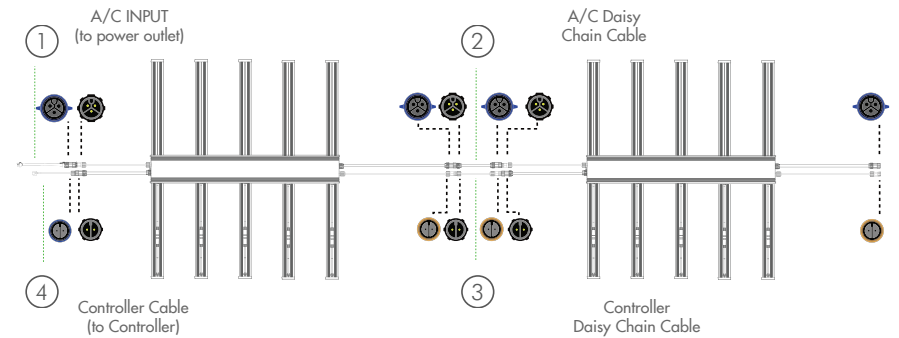

DAISY CHAIN CONNECTIONS

If you plan to utilize several LEDs in your room or facility, one of the many benefits of the ILUMINAR LED is that you can “daisy chain” one fixture to another to save space and use only one outlet to run several lamps, thus minimizing the amount of cords used in your space.

If you plan to utilize the ILUMINAR HASH Controller, you can connect the connections from the controller to the fixture and then connect the Daisy Chain Controller Cable from fixture to fixture. Please consult with our lighting layout designers to ensure proper spacing of outlets for your unique setup.