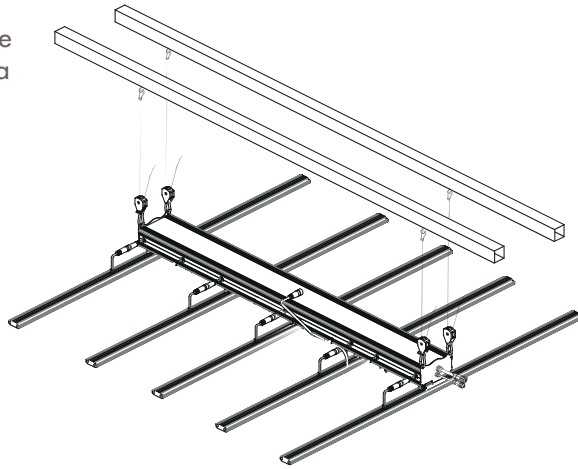

### MOUNTING & COVERAGE

© Copyright 2021 ILUMINAR Lighting  
Subject to change without notice.

# HARDWARE AND ACCESSORIES

The iL5x can be hung from rope ratchets or can be mounted to a rack.

Before you begin installation, check that you have all the necessary parts to begin.