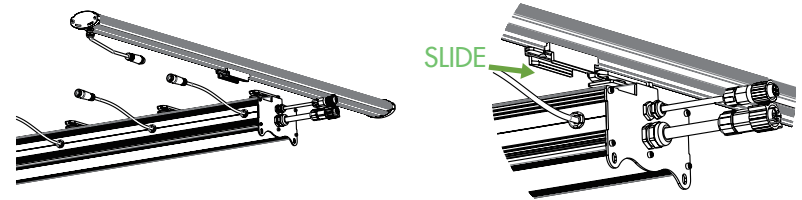

# HARDWARE AND ACCESSORIES

The iL5x can be hung from rope ratchets or can be mounted to a rack.

Before you begin installation, check that you have all the necessary parts to begin.

# CONNECTION INSTRUCTIONS

- 1 Lay the central mast on a flat table top or surface with the attachment brackets facing UP. Attach each LED Bar by aligning the plastic clips and carefully sliding them into place until you hear a soft click.