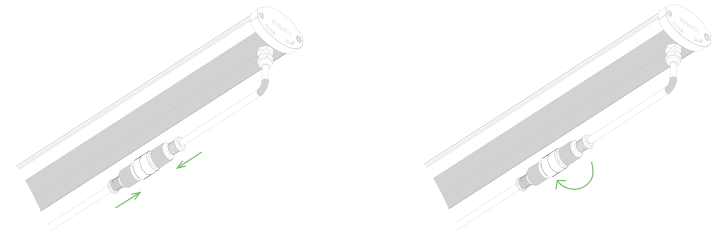

# HARDWARE AND ACCESSORIES

The iL5x can be hung from rope ratchets or can be mounted to a rack.

Before you begin installation, check that you have all the necessary parts to begin.

# CONNECTION INSTRUCTIONS

- 1 Lay the central mast on a flat table top or surface with the attachment brackets facing UP. Attach each LED Bar by aligning the plastic clips and carefully sliding them into place until you hear a soft click.

- 2 Once the plastic clips are all snapped in place, attach the A/C cables coming from the mast to each LED bar by aligning the connector pins and pressing the ends together. Lock by twisting in opposite directions.