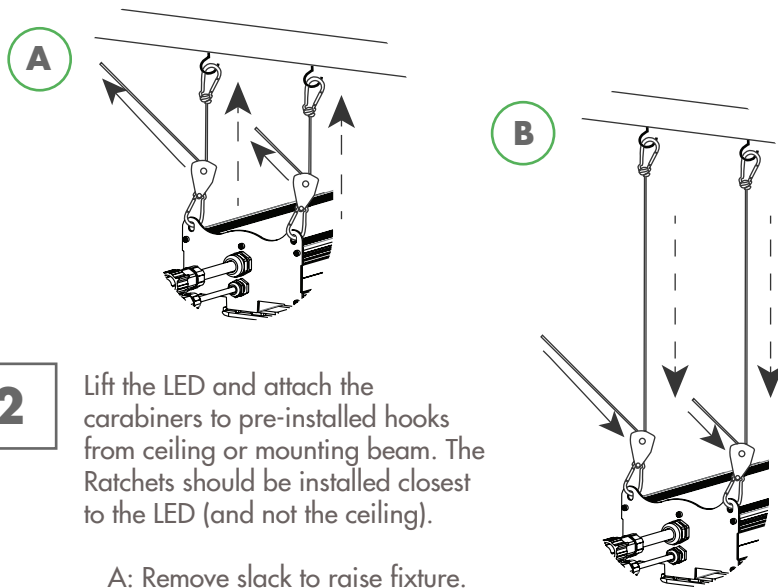

HANGING INSTALLATION

1 To suspend mount, attach the 4 rope ratchets that come packaged with this fixture to the LED.

2 Lift the LED and attach the carabiners to pre-installed hooks from ceiling or mounting beam. The Ratchets should be installed closest to the LED (and not the ceiling).

A: Remove slack to raise fixture.
B: Give slack to lower fixture.

3 Once fixture is hanging with all LED bars installed, connect the LED Power Cable from the outlet to the fixture.