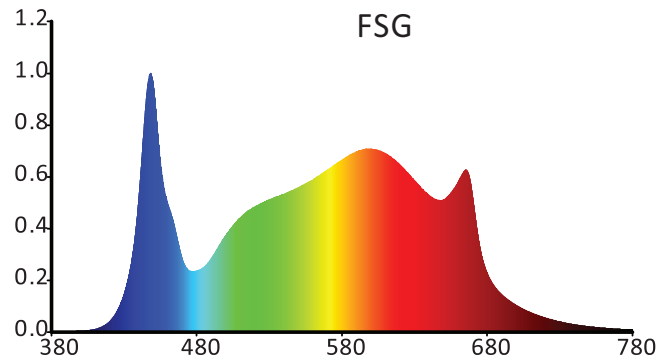

Intensity(a.u.)