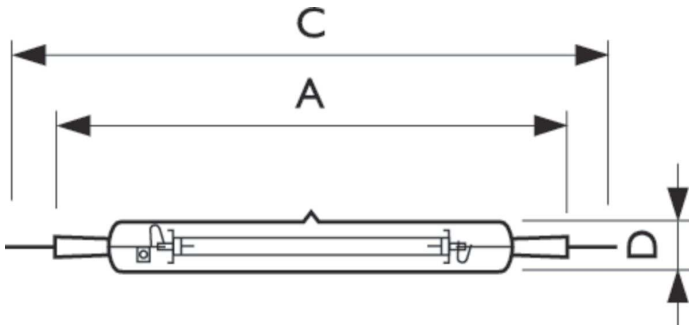

Controls and Dimming	
Dimmable	Yes
Run-Up Time 90% (Max)	10 min

Mechanical and Housing	
Bulb Finish	Clear
Bulb Shape	T40 [T 40mm]

Approval and Application	
Mercury (Hg) Content (Nom)	35.29 mg

Energy Consumption kWh/1000 h	1020 kWh
Luminaire Design Requirements	
Bulb Temperature (Max)	700 °C
Product Data	
Order product name	HPS AGRO Plus 1000W DE EL 1CT/12
EAN/UPC - Product	046677472061

Order code	533109
Numerator - Quantity Per Pack	1
Numerator - Packs per outer box	12
Material Nr. (12NC)	928198405127
Net Weight (Piece)	112.000 g

Dimensional drawing

SON Agro 1000W DE EL K12x30S

Product	D (max)	O	C (max)	A
HPS AGRO Plus 1000W DE EL 1CT/12	33.5 mm	147 mm	394 mm	325 mm