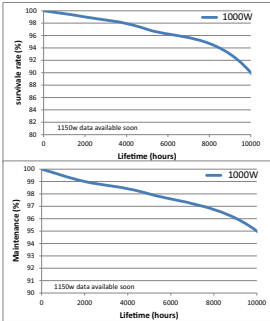

Product data

General Information	
Cap-Base	K12X30S [K12x30s]
Operating Position	Horizontal [Horizontal]
Life To 10% Failures (Nom)	10000 h
System Description	Electronic
Light Technical	
Color Code	220 [CCT of 2000K]
Luminous Flux (Rated) (Nom)	155000 lm
Photosynthetic Photon Flux (PPF)	2120 $\mu\text{mol/s}$
PPF Maintenance 4000 h	98 %
PPF Maintenance 8000 h	96 %
PPF Maintenance 10000 h	95 %
Chromaticity Coordinate X (Nom)	0.537
Chromaticity Coordinate Y (Nom)	0.426
Correlated Color Temperature (Nom)	2000 K
Luminous Efficacy (rated) (Nom)	155 lm/W
Color Rendering Index (Nom)	30

Controls and Dimming	
Dimmable	Yes
Run-Up Time 90% (Max)	10 min

Mechanical and Housing	
Bulb Finish	Clear
Bulb Shape	T40 [T 40mm]

Approval and Application	
Mercury (Hg) Content (Nom)	35.29 mg

Energy Consumption kWh/1000 h	1020 kWh
Luminaire Design Requirements	
Bulb Temperature (Max)	700 °C
Product Data	
Order product name	HPS AGRO Plus 1000W DE EL 1CT/12
EAN/UPC - Product	046677472061

Order code	533109
Numerator - Quantity Per Pack	1
Numerator - Packs per outer box	12
Material Nr. (12NC)	928198405127
Net Weight (Piece)	112.000 g

Dimensional drawing

SON Agro 1000W DE EL K12x30S

Product	D (max)	O	C (max)	A
HPS AGRO Plus 1000W DE EL 1CT/12	33.5 mm	147 mm	394 mm	325 mm

Photometric data

SON GreenPower Plus 1000W

SON GreenPower Plus 1000W

Lifetime

SONTHORT_AGRO_1000W_LED_0002