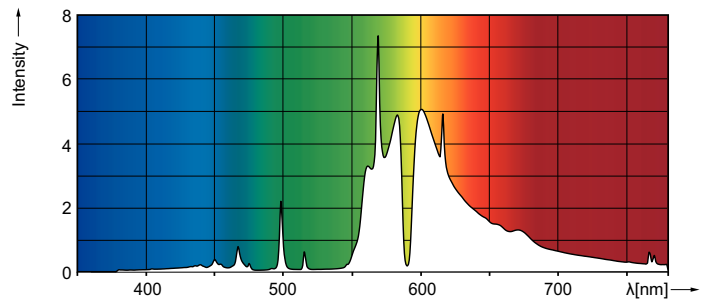

SON GreenPower Plus 1000W