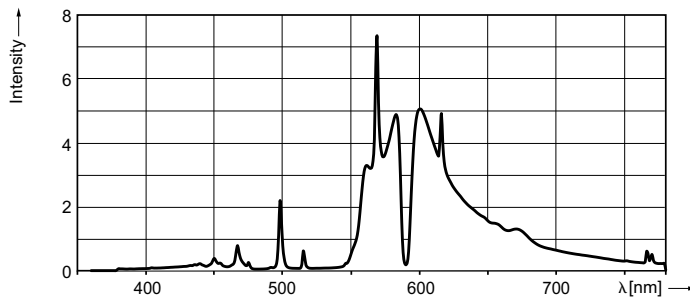

Photometric data

SON GreenPower Plus 1000W