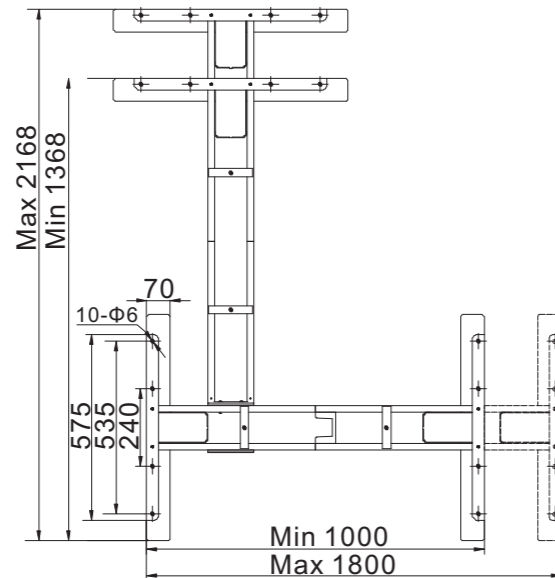

Nickname 24

Frames

INFINITY-3 STAGE LEG

INFINITY-3 STAGE, 2 MOTOR, 4 MEMORY

CODE:INFINITY 3S-2M-4MEM

• MODEL	INFINITY 3S2M4MEM
• MEMORY	4
• MOTORS	2
• STAGES	3
• STROKE	650mm
• FRAME HEIGHT	600mm/1250mm
• ANTI-COLLISION	YES
• LOAD CAPACITY	1200N
• SPEED	30mm/S
• FRAME WIDTH	1000-1800mm
• SIDE FRAME DEPTH	575mm
• AUTO POWER TURN OFF	YES
• COLOUR	● ● ○
• MINIMUM HEIGHT PRE-SET FEATURE	YES

Nickname 32

Frames

INFINITY-3 STAGE LEG

INFINITY-3STAGE,3MOTOR,4MEMORY L RETURN

CODE:INFINITY 3S-3M-4MEM-L

• MODEL	INFINITY 3S3M4MEM L
• MEMORY	4
• MOTORS	3
• STAGES	3
• STROKE	650mm
• FRAME HEIGHT	600mm/1250mm
• ANTI-COLLISION	YES
• LOAD CAPACITY	1500N
• SPEED	30mm/S
• FRAME WIDTH	1000-1800mm
• SIDE FRAME DEPTH	575mm
• AUTO POWER TURN OFF	YES
• COLOUR	● ● ●
• MINIMUM HEIGHT PRE-SET FEATURE	YES

Nickname 33 L

Frames

INFINITY-3 STAGE LEG

INFINITY-3STAGE,3MOTOR,4MEMORY,120 DEGREES

CODE:INFINITY 3S-3M-4MEML-120

• MODEL	INFINITY 3S3M4MEML120
• MEMORY	4
• MOTORS	3
• STAGES	3
• STROKE	650mm
• FRAME HEIGHT	600mm/1250mm
• ANTI-COLLISION	YES
• LOAD CAPACITY	1500N
• SPEED	30mm/S
• FRAME WIDTH	1000-1800mm
• SIDE FRAME DEPTH	575mm
• AUTO POWER TURN OFF	YES
• COLOUR	● ● ●
• MINIMUM HEIGHT PRE-SET FEATURE	YES