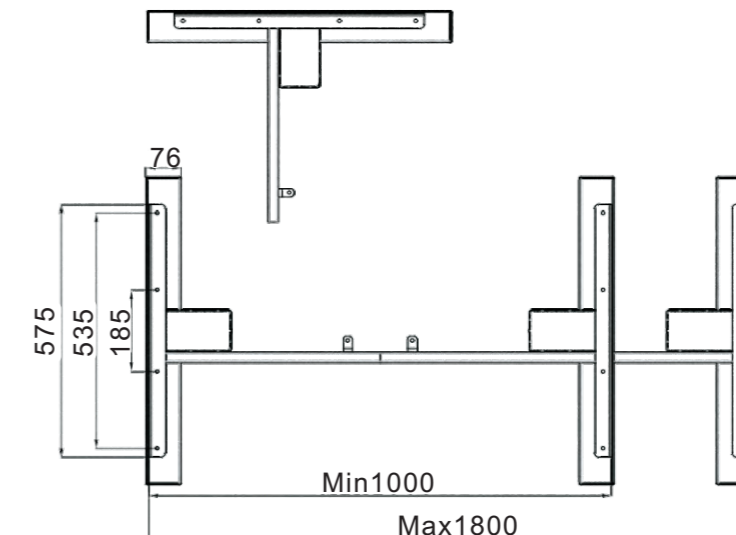

Frames

INFINITY-2 STAGE LEG

INFINITY-2 STAGE, 2 MOTOR, 4 MEMORY

CODE:INFINITY 2S-2M-4MEM

• MODEL	INFINITY 2S2M4MEM
• MEMORY	4
• MOTORS	2
• STAGES	2
• STROKE	500mm
• FRAME HEIGHT	700mm/1200mm
• ANTI-COLLISION	YES
• LOAD CAPACITY	1200N
• SPEED	30mm/S
• FRAME WIDTH	1000-1800mm
• SIDE FRAME DEPTH	575mm
• AUTO POWER TURN OFF	YES
• COLOUR	● ● ○
• MINIMUM HEIGHT PRE-SET FEATURE	YES

Nickname 22

Frames

INFINITY-2 STAGE LEG

INFINITY-2 STAGE, 3MOTOR, 4MEMORY, L RETURN

CODE:INFINITY 2S-3M-4MEM-L

• MODEL	INFINITY 2S3M4MEM L
• MEMORY	4
• MOTORS	3
• STAGES	2
• STROKE	500mm
• FRAME HEIGHT	700mm/1200mm
• ANTI-COLLISION	YES
• LOAD CAPACITY	1500N
• SPEED	30mm/S
• FRAME WIDTH	1000-1800mm
• SIDE FRAME DEPTH	575mm
• AUTO POWER TURN OFF	YES
• COLOUR	● ● ○
• MINIMUM HEIGHT PRE-SET FEATURE	YES

Nickname 23

Frames

INFINITY-2 STAGE LEG

INFINITY-2 STAGE, 4 MOTOR, 4 MEMORY, BACK 2 BACK

CODE:INFINITY 2S-4M-4MEM-B2B

• MODEL	INFINITY 2S4M4MEMB2B
• MEMORY	4
• MOTORS	4
• STAGES	2
• STROKE	500mm
• FRAME HEIGHT	700mm/1200mm
• ANTI-COLLISION	YES
• LOAD CAPACITY	1500N
• SPEED	30mm/S
• FRAME WIDTH	1000-1800mm
• SIDE FRAME DEPTH	575mm
• AUTO POWER TURN OFF	YES
• COLOUR	● ● ○
• MINIMUM HEIGHT PRE-SET FEATURE	YES

Nickname 24

Frames

INFINITY-3 STAGE LEG

INFINITY-3 STAGE, 2 MOTOR, 4 MEMORY

CODE:INFINITY 3S-2M-4MEM

• MODEL	INFINITY 3S2M4MEM
• MEMORY	4
• MOTORS	2
• STAGES	3
• STROKE	650mm
• FRAME HEIGHT	600mm/1250mm
• ANTI-COLLISION	YES
• LOAD CAPACITY	1200N
• SPEED	30mm/S
• FRAME WIDTH	1000-1800mm
• SIDE FRAME DEPTH	575mm
• AUTO POWER TURN OFF	YES
• COLOUR	● ● ○
• MINIMUM HEIGHT PRE-SET FEATURE	YES