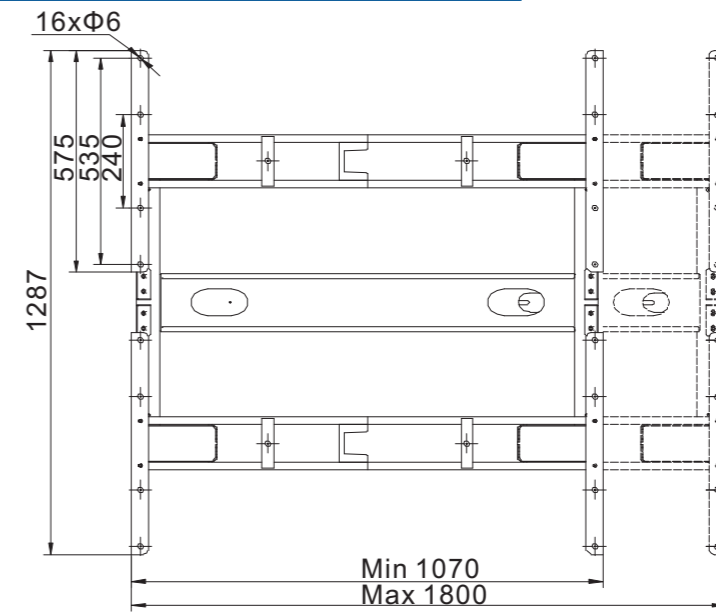

Nickname 32 OFFSET

Frames

INFINITY-3 STAGE LEG

INFINITY-3 STAGE,4MOTOR,4MEMORY,B2B

CODE:INFINITY 3S-4M-4MEM-B2B

• MODEL	INFINITY 3S4M4MEMB2B
• MEMORY	4
• MOTORS	4
• STAGES	3
• STROKE	650mm
• FRAME HEIGHT	600mm/1250mm
• ANTI-COLLISION	YES
• LOAD CAPACITY	1200N
• SPEED	30mm/S
• FRAME WIDTH	1070-1800mm
• SIDE FRAME DEPTH	575mm
• AUTO POWER TURN OFF	YES
• COLOUR	● ● ●
• MINIMUM HEIGHT PRE-SET FEATURE	YES

Nickname 34

Frames

INFINITY-3 STAGE LEG

INFINITY- 3STAGE,2MOTOR,4MEMORY,SQUARE LEG

CODE:INFINITY 3S-2M-4MEM-SQUARE-LEG

• MODEL	INFINITY 3S2M4MEM SQUARE LEG
• MEMORY	4
• MOTORS	2
• STAGES	3
• STROKE	650mm
• FRAME HEIGHT	600mm/1250mm
• ANTI-COLLISION	YES
• LOAD CAPACITY	1200N
• SPEED	30mm/S
• FRAME WIDTH	1000-1800mm
• SIDE FRAME DEPTH	575mm
• AUTO POWER TURN OFF	YES
• COLOUR	● ● ○
• MINIMUM HEIGHT PRE-SET FEATURE	YES