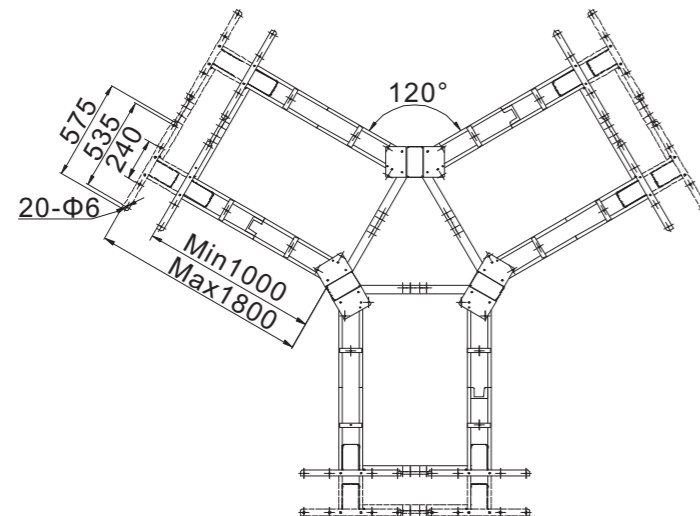

Nickname 34 SL

Frames

INFINITY-3 STAGE LEG

INFINITY- 3STAGE,9MOTOR,4MEMORY SQUARE LEG

CODE:INFINITY 3S-9M-4M-9A3-SQUARE-LEG

• MODEL	INFINITY 3S9M4M9A3 SQUARE LEG
• MEMORY	4
• MOTORS	9
• STAGES	3
• STROKE	650mm
• FRAME HEIGHT	600mm/1250mm
• ANTI-COLLISION	YES
• LOAD CAPACITY	1500N
• SPEED	30mm/S
• FRAME WIDTH	1000-1800mm
• SIDE FRAME DEPTH	575mm
• AUTO POWER TURN OFF	YES
• COLOUR	● ● ●
• MINIMUM HEIGHT PRE-SET FEATURE	YES