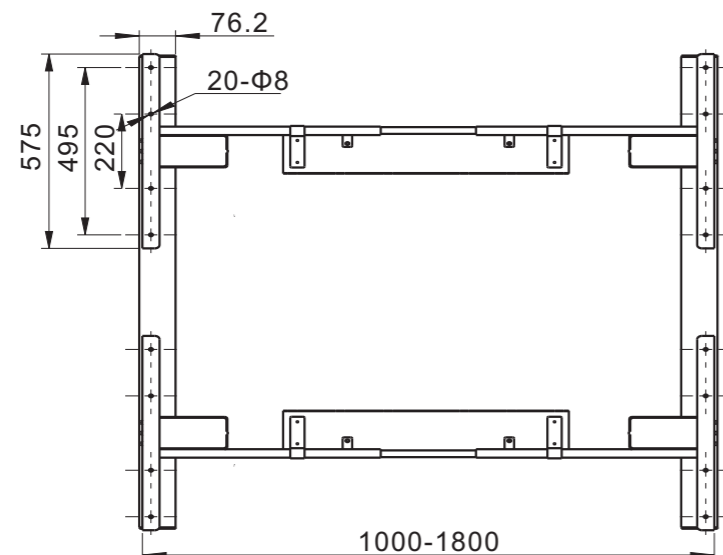

Frames

INFINITY-2 STAGE LEG

INFINITY-2 STAGE, 2 MOTOR, 4 MEMORY

CODE:INFINITY 2S-2M-4MEM

• MODEL	INFINITY 2S2M4MEM
• MEMORY	4
• MOTORS	2
• STAGES	2
• STROKE	500mm
• FRAME HEIGHT	700mm/1200mm
• ANTI-COLLISION	YES
• LOAD CAPACITY	1200N
• SPEED	30mm/S
• FRAME WIDTH	1000-1800mm
• SIDE FRAME DEPTH	575mm
• AUTO POWER TURN OFF	YES
• COLOUR	● ● ○
• MINIMUM HEIGHT PRE-SET FEATURE	YES

Nickname 22

Frames

INFINITY-2 STAGE LEG

INFINITY-2 STAGE, 3MOTOR, 4MEMORY, L RETURN

CODE:INFINITY 2S-3M-4MEM-L

• MODEL	INFINITY 2S3M4MEM L
• MEMORY	4
• MOTORS	3
• STAGES	2
• STROKE	500mm
• FRAME HEIGHT	700mm/1200mm
• ANTI-COLLISION	YES
• LOAD CAPACITY	1500N
• SPEED	30mm/S
• FRAME WIDTH	1000-1800mm
• SIDE FRAME DEPTH	575mm
• AUTO POWER TURN OFF	YES
• COLOUR	● ● ○
• MINIMUM HEIGHT PRE-SET FEATURE	YES

Nickname 23

Frames

INFINITY-2 STAGE LEG

INFINITY-2 STAGE, 4 MOTOR, 4 MEMORY, BACK 2 BACK

CODE:INFINITY 2S-4M-4MEM-B2B

• MODEL	INFINITY 2S4M4MEMB2B
• MEMORY	4
• MOTORS	4
• STAGES	2
• STROKE	500mm
• FRAME HEIGHT	700mm/1200mm
• ANTI-COLLISION	YES
• LOAD CAPACITY	1500N
• SPEED	30mm/S
• FRAME WIDTH	1000-1800mm
• SIDE FRAME DEPTH	575mm
• AUTO POWER TURN OFF	YES
• COLOUR	● ● ○
• MINIMUM HEIGHT PRE-SET FEATURE	YES

Nickname 24

Frames

INFINITY-3 STAGE LEG

INFINITY-3 STAGE, 2 MOTOR, 4 MEMORY

CODE:INFINITY 3S-2M-4MEM

• MODEL	INFINITY 3S2M4MEM
• MEMORY	4
• MOTORS	2
• STAGES	3
• STROKE	650mm
• FRAME HEIGHT	600mm/1250mm
• ANTI-COLLISION	YES
• LOAD CAPACITY	1200N
• SPEED	30mm/S
• FRAME WIDTH	1000-1800mm
• SIDE FRAME DEPTH	575mm
• AUTO POWER TURN OFF	YES
• COLOUR	● ● ○
• MINIMUM HEIGHT PRE-SET FEATURE	YES