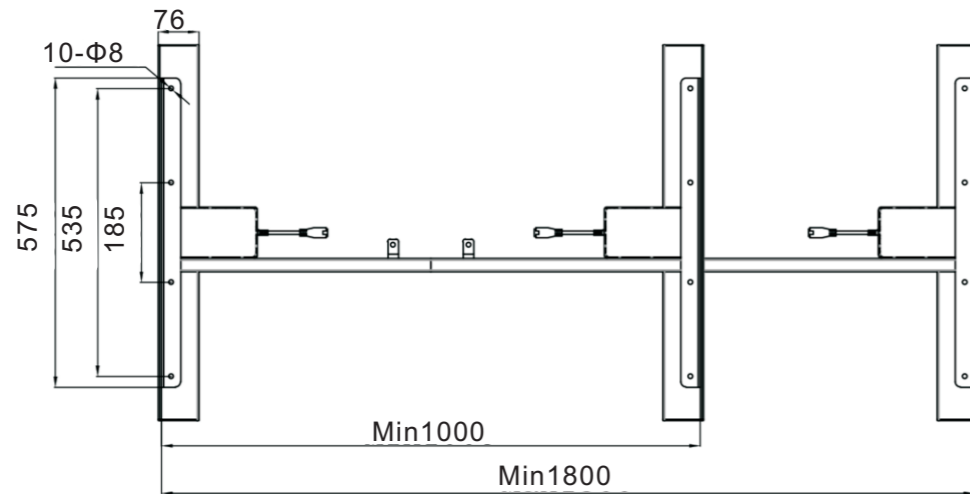

Frames

INFINITY-2 STAGE LEG

INFINITY-2 STAGE, 2 MOTOR, 4 MEMORY

CODE:INFINITY 2S-2M-4MEM

• MODEL	INFINITY 2S2M4MEM
• MEMORY	4
• MOTORS	2
• STAGES	2
• STROKE	500mm
• FRAME HEIGHT	700mm/1200mm
• ANTI-COLLISION	YES
• LOAD CAPACITY	1200N
• SPEED	30mm/S
• FRAME WIDTH	1000-1800mm
• SIDE FRAME DEPTH	575mm
• AUTO POWER TURN OFF	YES
• COLOUR	● ● ○
• MINIMUM HEIGHT PRE-SET FEATURE	YES

Nickname 22

Frames

INFINITY-2 STAGE LEG

INFINITY-2 STAGE, 3MOTOR, 4MEMORY, L RETURN

CODE:INFINITY 2S-3M-4MEM-L

• MODEL	INFINITY 2S3M4MEM L
• MEMORY	4
• MOTORS	3
• STAGES	2
• STROKE	500mm
• FRAME HEIGHT	700mm/1200mm
• ANTI-COLLISION	YES
• LOAD CAPACITY	1500N
• SPEED	30mm/S
• FRAME WIDTH	1000-1800mm
• SIDE FRAME DEPTH	575mm
• AUTO POWER TURN OFF	YES
• COLOUR	● ● ○
• MINIMUM HEIGHT PRE-SET FEATURE	YES

Nickname 23

Frames

INFINITY-2 STAGE LEG

INFINITY-2 STAGE, 4 MOTOR, 4 MEMORY, BACK 2 BACK

CODE:INFINITY 2S-4M-4MEM-B2B

• MODEL	INFINITY 2S4M4MEMB2B
• MEMORY	4
• MOTORS	4
• STAGES	2
• STROKE	500mm
• FRAME HEIGHT	700mm/1200mm
• ANTI-COLLISION	YES
• LOAD CAPACITY	1500N
• SPEED	30mm/S
• FRAME WIDTH	1000-1800mm
• SIDE FRAME DEPTH	575mm
• AUTO POWER TURN OFF	YES
• COLOUR	● ● ○
• MINIMUM HEIGHT PRE-SET FEATURE	YES