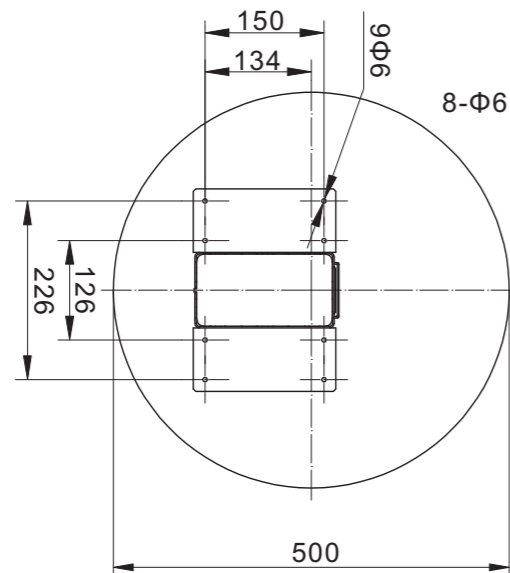

Nickname 39 SL

Frames

INFINITY-3 STAGE LEG

INFINITY-3STAGE,2MOTOR,4MEMORY,-FOLDING

CODE:INFINITY 3S-2M-4MEM-FOLDING

• MODEL	INFINITY 3S2M4MEM FOLDING
• MEMORY	4
• MOTORS	2
• STAGES	3
• STROKE	650mm
• FRAME HEIGHT	600mm/1250mm
• ANTI-COLLISION	YES
• LOAD CAPACITY	1200N
• SPEED	30mm/S
• FRAME WIDTH	1000-1800mm
• SIDE FRAME DEPTH	575mm
• AUTO POWER TURN OFF	YES
• COLOUR	● ● ●
• MINIMUM HEIGHT PRE-SET FEATURE	YES

Nickname 32 FOLD

Frames

INFINITY-3 STAGE LEG

INFINITY-SINGLE PEDESTAL-ROUND

CODE:INFINITY-SPR

• MODEL	INFINITY-SPR
• MEMORY	N
• MOTORS	1
• STAGES	3
• STROKE	650mm
• FRAME HEIGHT	570mm/1220mm
• ANTI-COLLISION	YES
• LOAD CAPACITY	800N
• SPEED	30mm/S
• FRAME WIDTH	
• SIDE FRAME DEPTH	
• AUTO POWER TURN OFF	YES
• COLOUR	● ● ●
• MINIMUM HEIGHT PRE-SET FEATURE	YES

Frames

INFINITY-3 STAGE LEG

INFINITY-STUDY TABLE

CODE:INFINITY-ST

• MODEL	INFINITY-ST
• MEMORY	4
• MOTORS	1
• STAGES	3
• STROKE	650mm
• FRAME HEIGHT	630mm/1280mm
• ANTI-COLLISION	YES
• LOAD CAPACITY	800N
• SPEED	30mm/S
• FRAME WIDTH	
• SIDE FRAME DEPTH	
• AUTO POWER TURN OFF	YES
• COLOUR	● ● ●
• MINIMUM HEIGHT PRE-SET FEATURE	YES