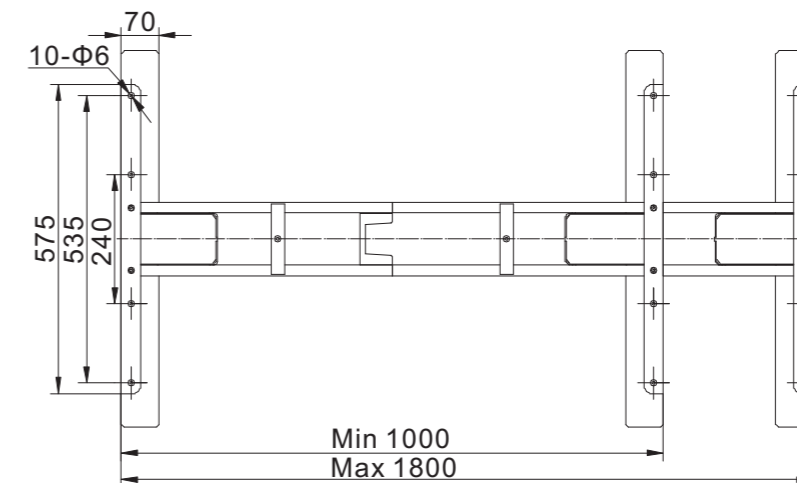

Nickname 24

Frames

INFINITY-3 STAGE LEG

INFINITY-3 STAGE, 2 MOTOR, 4 MEMORY

CODE:INFINITY 3S-2M-4MEM

• MODEL	INFINITY 3S2M4MEM
• MEMORY	4
• MOTORS	2
• STAGES	3
• STROKE	650mm
• FRAME HEIGHT	600mm/1250mm
• ANTI-COLLISION	YES
• LOAD CAPACITY	1200N
• SPEED	30mm/S
• FRAME WIDTH	1000-1800mm
• SIDE FRAME DEPTH	575mm
• AUTO POWER TURN OFF	YES
• COLOUR	● ● ○
• MINIMUM HEIGHT PRE-SET FEATURE	YES

Nickname 32

Frames

INFINITY-3 STAGE LEG

INFINITY-3STAGE,3MOTOR,4MEMORY L RETURN

CODE:INFINITY 3S-3M-4MEM-L

• MODEL	INFINITY 3S3M4MEM L
• MEMORY	4
• MOTORS	3
• STAGES	3
• STROKE	650mm
• FRAME HEIGHT	600mm/1250mm
• ANTI-COLLISION	YES
• LOAD CAPACITY	1500N
• SPEED	30mm/S
• FRAME WIDTH	1000-1800mm
• SIDE FRAME DEPTH	575mm
• AUTO POWER TURN OFF	YES
• COLOUR	● ● ●
• MINIMUM HEIGHT PRE-SET FEATURE	YES