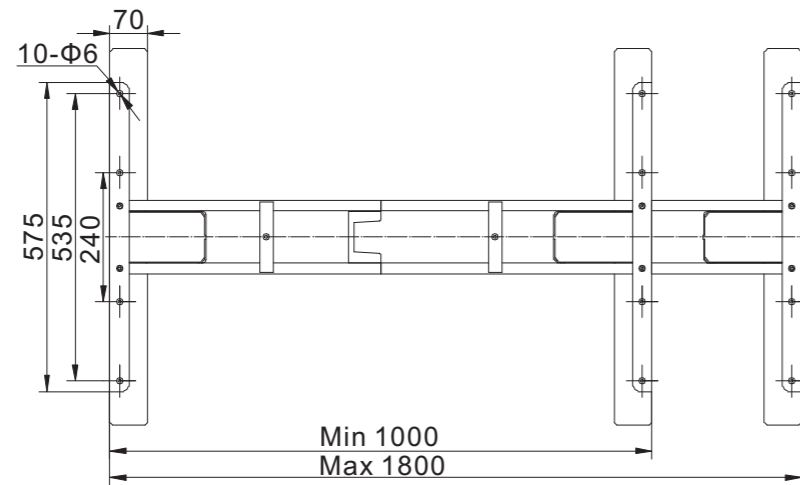

Nickname 34

Frames

INFINITY-3 STAGE LEG

INFINITY- 3STAGE,2MOTOR,4MEMORY,SQUARE LEG

CODE:INFINITY 3S-2M-4MEM-SQUARE-LEG

• MODEL	INFINITY 3S2M4MEM SQUARE LEG
• MEMORY	4
• MOTORS	2
• STAGES	3
• STROKE	650mm
• FRAME HEIGHT	600mm/1250mm
• ANTI-COLLISION	YES
• LOAD CAPACITY	1200N
• SPEED	30mm/S
• FRAME WIDTH	1000-1800mm
• SIDE FRAME DEPTH	575mm
• AUTO POWER TURN OFF	YES
• COLOUR	● ● ○
• MINIMUM HEIGHT PRE-SET FEATURE	YES

Nickname 32 SL

Frames

INFINITY-3 STAGE LEG

INFINITY-3 STAGE,4MOTOR,4MEMORY,B2B-SQUARE LEG

CODE:INFINITY 3S-4M-4MEM-B2B-SQUARE-LEG

• MODEL	INFINITY 3S4M4MEMB2B SQUARE LEG
• MEMORY	4
• MOTORS	4
• STAGES	3
• STROKE	650mm
• FRAME HEIGHT	600mm/1250mm
• ANTI-COLLISION	YES
• LOAD CAPACITY	1200N
• SPEED	30mm/S
• FRAME WIDTH	1070-1800mm
• SIDE FRAME DEPTH	575mm
• AUTO POWER TURN OFF	YES
• COLOUR	● ● ○
• MINIMUM HEIGHT PRE-SET FEATURE	YES