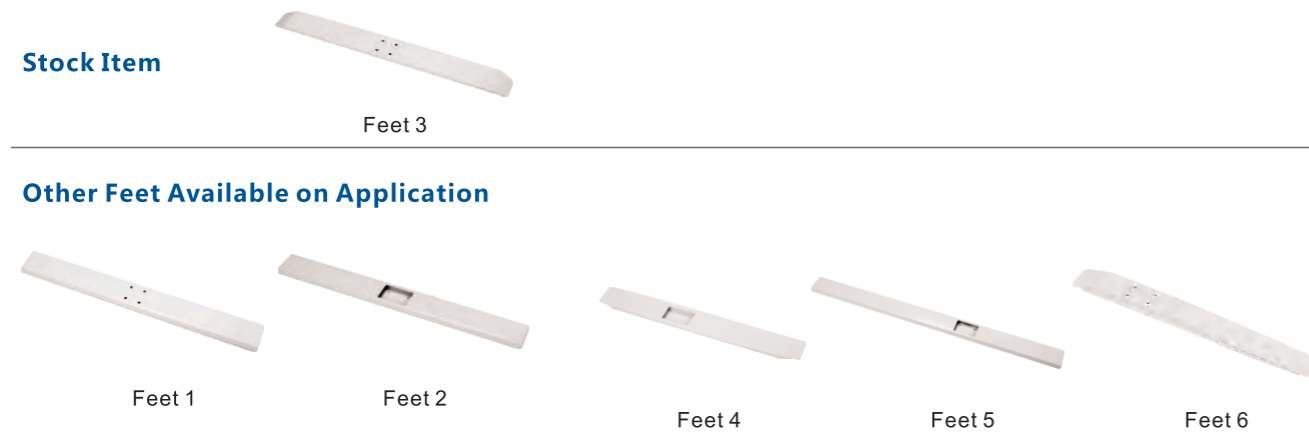

I Feet

I Controller

I Accessories

Product photo -featured image	Name	Product photo -featured image	Name
	Wire Tray-Wt01		Laptop Stand
	CPU SUPPORTS -CPU 2		Anti-Fatigue mat

I Packing Size

Desktop board and frame integral packaging size:

Desktop size	Box size	Weight
1200 x 750 x 25 mm	1250x830x225 mm	49-52kg
1500 x 750 x 25 mm	1550x830x225 mm	55-58kg
1800 x 750 x 25 mm	1850x830x225 mm	62-64kg

Desk frame packing size:

Page	Model	Box size	Weight
P11	INFINITY-2 STAGE,2MOTOR,4MEMORY	1050X260X215mm	26kg
P12	INFINITY-2STAGE ,3MOTOR,4MEMORY LRETURN	1080X355X270mm	29kg
P13	INFINITY-2 STAGE, 4 MOTOR, 4 MEMORY, BACK 2 BACK	(1050x265x205)mmx2 (1440x95x100)mmx1	49.3kg
P14	INFINITY-3 STAGE,2MOTOR,4MEMORY	1040x255x205mm	45kg
P15	INFINITY-3STAGE,3MOTOR,4MEMORY L RETURN	1080x355x270mm	45kg
P16	INFINITY-3STAGE,3MOTOR,4MEMORY,120 DEGREES		47kg
P17	INFINITY-3STAGE,2MOTOR,4MEMORY,OFFSET	1115x295x215mm	31kg
P18	INFINITY-3 STAGE,4MOTOR,4MEMORY,B2B	(1050x255x205)mmx2 + 920x180x110mmx1	69kg
P19	INFINITY- 3STAGE,2MOTOR,4MEMORY,SQUARE LEG	1050X255X215mm	31kg
P20	INFINITY-3 STAGE,4MOTOR,4MEMORY,B2B-SQUARE LEG	(1050x255x205)mmx2 + 920x180x110mmx1	69kg
P21	INFINITY-3 STAGE,9MOTOR,4MEMORY,9A3-SQUARE LEG	1070x360x260mmx4	85kg
P22	INFINITY- 3STAGE,2MOTOR,4MEMORY,FOLDING	1055X395X185mm	31kg
P23	INFINITY-SINGLE PEDESTAL-ROUND	870x360x150mm	19kg
P24	INFINITY-STUDY TABLE		19kg
P25	INFINITY-SINGLE PEDISTAL-SQUARE		20kg
P26	INFINITY-FOLDING TABLE FRAME		16kg