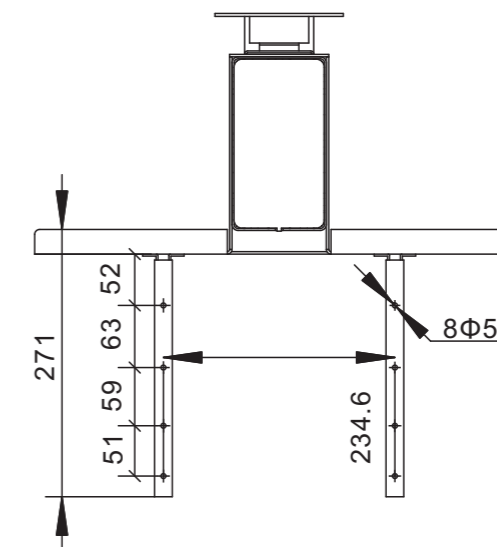

Frames

INFINITY-3 STAGE LEG

INFINITY-FOLDING TABLE FRAME

CODE:INFINITY-FTF

• MODEL	INFINITY-FTF
• MEMORY	N
• MOTORS	1
• STAGES	3
• STROKE	650mm
• FRAME HEIGHT	560mm/1210mm
• ANTI-COLLISION	YES
• LOAD CAPACITY	800N
• SPEED	30mm/S
• FRAME WIDTH	1094mm
• SIDE FRAME DEPTH	
• AUTO POWER TURN OFF	YES
• COLOUR	● ● ○
• MINIMUM HEIGHT PRE-SET FEATURE	YES

I Top Details

Stock Items

model	weight	colour	model	weight	colour
	21kg	White Beech		27kg	White Beech
	32kg	White Beech			

Other Tops Available on Application

model	weight	colour	model	weight	colour
	21kg	Black Grey		27kg	Black Grey
	32kg	Black Grey		15kg	Black Grey White Beech
	17.2kg	Black Grey White Beech		28kg	Black Grey White Beech
	53kg	Black Grey White Beech		57.6kg	Black Grey White Beech
	41kg	Black Grey White Beech		24kg	Black Grey White Beech
	27kg	Black Grey White Beech		38.7kg	Black Grey White Beech