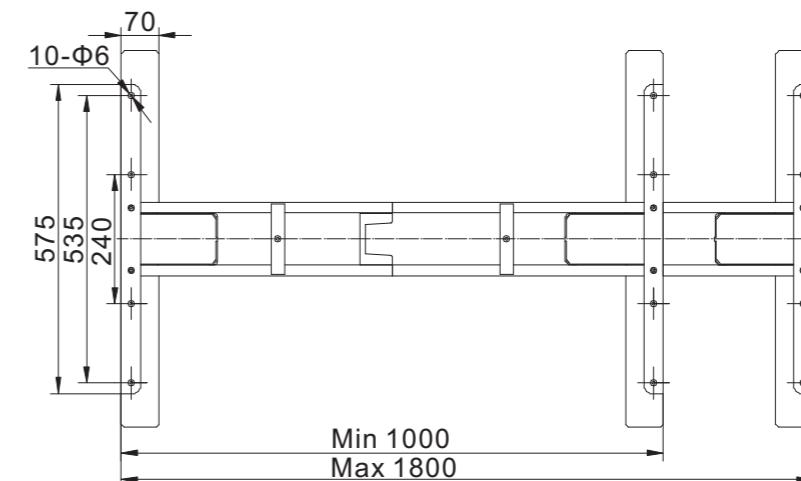

Nickname 39 SL

Frames

INFINITY-3 STAGE LEG

INFINITY-3STAGE,2MOTOR,4MEMORY,-FOLDING

CODE:INFINITY 3S-2M-4MEM-FOLDING

• MODEL	INFINITY 3S2M4MEM FOLDING
• MEMORY	4
• MOTORS	2
• STAGES	3
• STROKE	650mm
• FRAME HEIGHT	600mm/1250mm
• ANTI-COLLISION	YES
• LOAD CAPACITY	1200N
• SPEED	30mm/S
• FRAME WIDTH	1000-1800mm
• SIDE FRAME DEPTH	575mm
• AUTO POWER TURN OFF	YES
• COLOUR	● ● ●
• MINIMUM HEIGHT PRE-SET FEATURE	YES