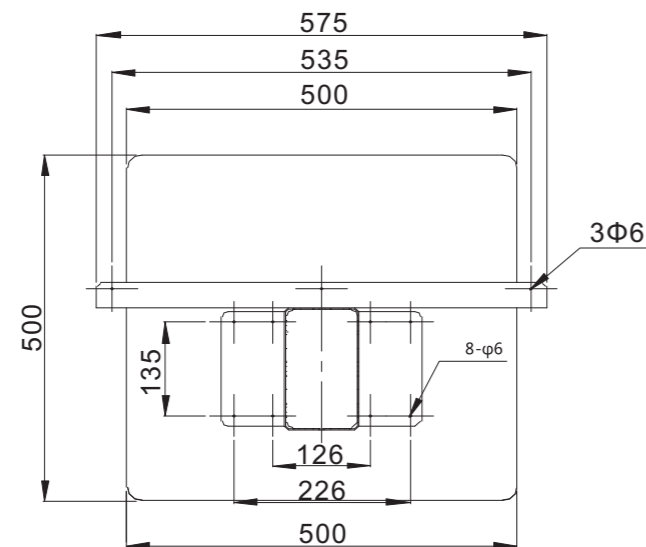

Frames

INFINITY-3 STAGE LEG

INFINITY-STUDY TABLE

CODE:INFINITY-ST

• MODEL	INFINITY-ST
• MEMORY	4
• MOTORS	1
• STAGES	3
• STROKE	650mm
• FRAME HEIGHT	630mm/1280mm
• ANTI-COLLISION	YES
• LOAD CAPACITY	800N
• SPEED	30mm/S
• FRAME WIDTH	
• SIDE FRAME DEPTH	
• AUTO POWER TURN OFF	YES
• COLOUR	● ● ●
• MINIMUM HEIGHT PRE-SET FEATURE	YES

Frames

INFINITY-3 STAGE LEG

INFINITY-SINGLE PEDESTAL-SQUARE

CODE:INFINITY-SPS

• MODEL	INFINITY-SPS
• MEMORY	N
• MOTORS	1
• STAGES	3
• STROKE	650mm
• FRAME HEIGHT	600mm/1250mm
• ANTI-COLLISION	YES
• LOAD CAPACITY	800N
• SPEED	30mm/S
• FRAME WIDTH	
• SIDE FRAME DEPTH	
• AUTO POWER TURN OFF	YES
• COLOUR	● ● ○
• MINIMUM HEIGHT PRE-SET FEATURE	YES

Frames

INFINITY-3 STAGE LEG

INFINITY-FOLDING TABLE FRAME

CODE:INFINITY-FTF

• MODEL	INFINITY-FTF
• MEMORY	N
• MOTORS	1
• STAGES	3
• STROKE	650mm
• FRAME HEIGHT	560mm/1210mm
• ANTI-COLLISION	YES
• LOAD CAPACITY	800N
• SPEED	30mm/S
• FRAME WIDTH	1094mm
• SIDE FRAME DEPTH	
• AUTO POWER TURN OFF	YES
• COLOUR	● ● ○
• MINIMUM HEIGHT PRE-SET FEATURE	YES