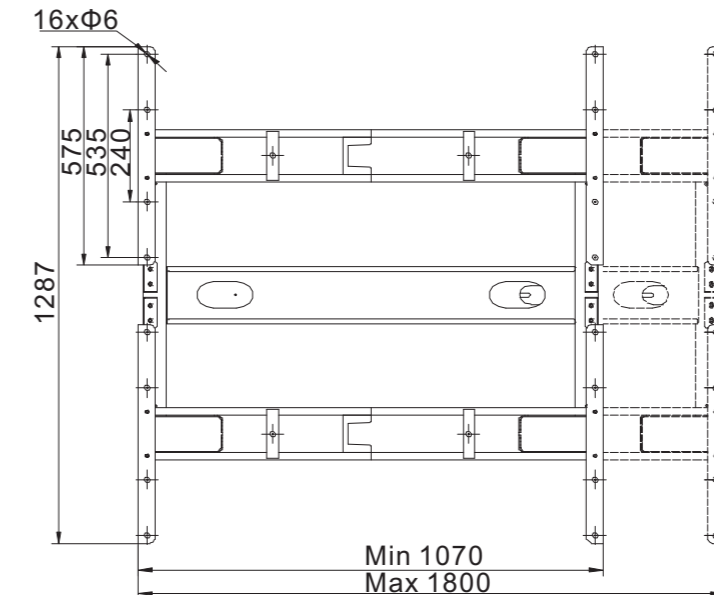

Nickname 32 SL

Frames

INFINITY-3 STAGE LEG

INFINITY-3 STAGE,4MOTOR,4MEMORY,B2B-SQUARE LEG

CODE:INFINITY 3S-4M-4MEM-B2B-SQUARE-LEG

• MODEL	INFINITY 3S4M4MEMB2B SQUARE LEG
• MEMORY	4
• MOTORS	4
• STAGES	3
• STROKE	650mm
• FRAME HEIGHT	600mm/1250mm
• ANTI-COLLISION	YES
• LOAD CAPACITY	1200N
• SPEED	30mm/S
• FRAME WIDTH	1070-1800mm
• SIDE FRAME DEPTH	575mm
• AUTO POWER TURN OFF	YES
• COLOUR	● ● ○
• MINIMUM HEIGHT PRE-SET FEATURE	YES

Nickname 34 SL

Frames

INFINITY-3 STAGE LEG

INFINITY- 3STAGE,9MOTOR,4MEMORY SQUARE LEG

CODE:INFINITY 3S-9M-4M-9A3-SQUARE-LEG

• MODEL	INFINITY 3S9M4M9A3 SQUARE LEG
• MEMORY	4
• MOTORS	9
• STAGES	3
• STROKE	650mm
• FRAME HEIGHT	600mm/1250mm
• ANTI-COLLISION	YES
• LOAD CAPACITY	1500N
• SPEED	30mm/S
• FRAME WIDTH	1000-1800mm
• SIDE FRAME DEPTH	575mm
• AUTO POWER TURN OFF	YES
• COLOUR	● ● ●
• MINIMUM HEIGHT PRE-SET FEATURE	YES