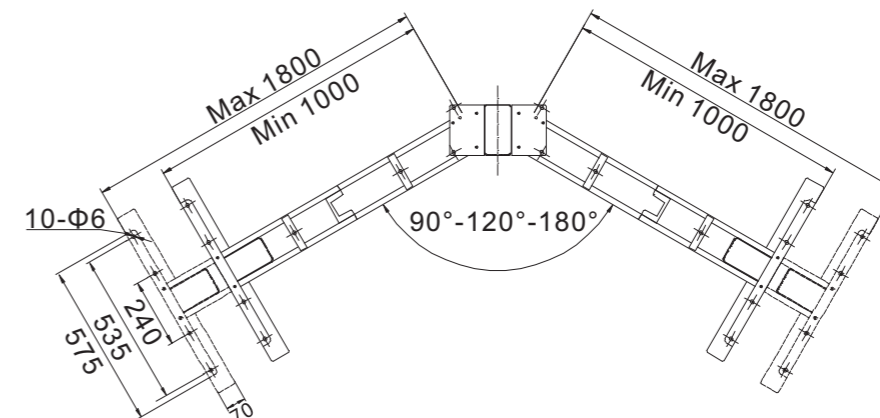

Nickname 33 L

Frames

INFINITY-3 STAGE LEG

INFINITY-3STAGE,3MOTOR,4MEMORY,120 DEGREES

CODE:INFINITY 3S-3M-4MEML-120

• MODEL	INFINITY 3S3M4MEML120
• MEMORY	4
• MOTORS	3
• STAGES	3
• STROKE	650mm
• FRAME HEIGHT	600mm/1250mm
• ANTI-COLLISION	YES
• LOAD CAPACITY	1500N
• SPEED	30mm/S
• FRAME WIDTH	1000-1800mm
• SIDE FRAME DEPTH	575mm
• AUTO POWER TURN OFF	YES
• COLOUR	● ● ●
• MINIMUM HEIGHT PRE-SET FEATURE	YES