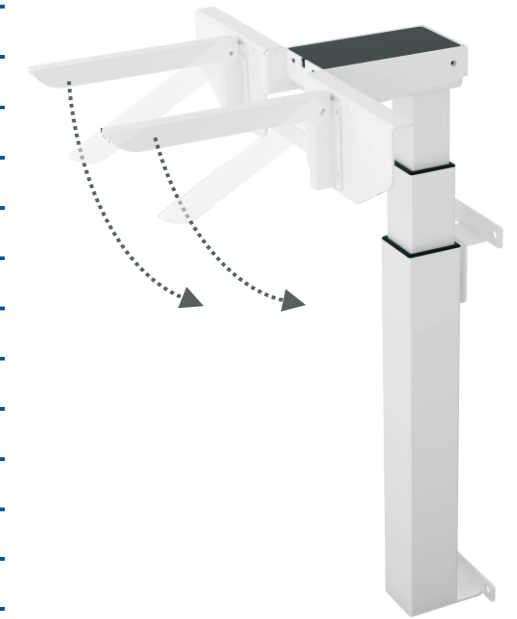

Frames

INFINITY-3 STAGE LEG

INFINITY-FOLDING TABLE FRAME

CODE:INFINITY-FTF