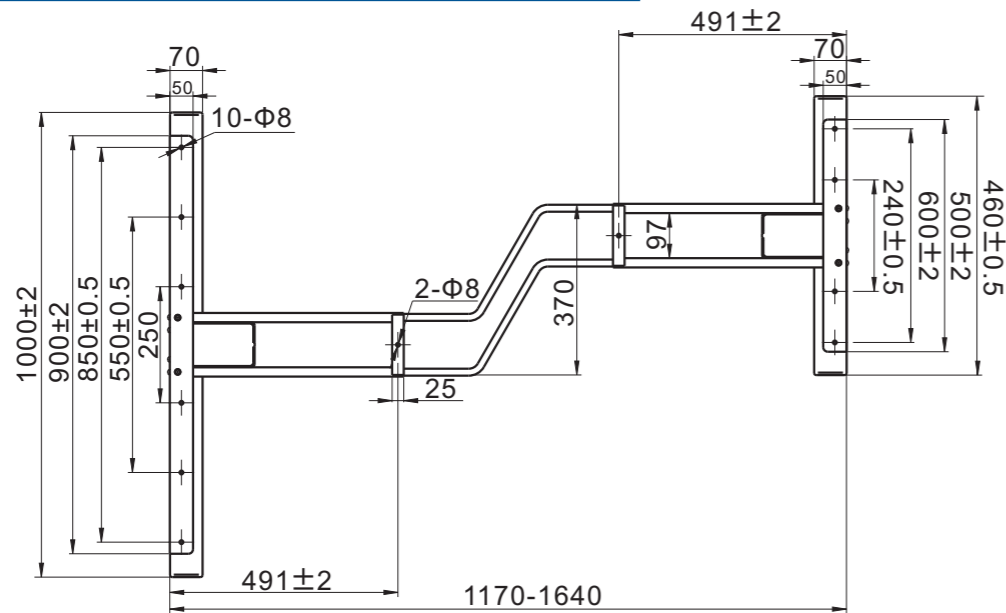

Nickname 33 120

Frames

INFINITY-3 STAGE LEG

INFINITY-3STAGE,2MOTOR,4MEMORY,OFFSET

CODE:INFINITY 3S-2M-4MEM OFFSET

• MODEL	INFINITY 3S2M4MEM OFFSET
• MEMORY	4
• MOTORS	2
• STAGES	3
• STROKE	650mm
• FRAME HEIGHT	600mm/1250mm
• ANTI-COLLISION	YES
• LOAD CAPACITY	1200N
• SPEED	30mm/S
• FRAME WIDTH	1170-1640mm
• SIDE FRAME DEPTH	575mm
• AUTO POWER TURN OFF	YES
• COLOUR	● ● ●
• MINIMUM HEIGHT PRE-SET FEATURE	YES

Nickname 32 OFFSET

Frames

INFINITY-3 STAGE LEG

INFINITY-3 STAGE,4MOTOR,4MEMORY,B2B

CODE:INFINITY 3S-4M-4MEM-B2B

• MODEL	INFINITY 3S4M4MEMB2B
• MEMORY	4
• MOTORS	4
• STAGES	3
• STROKE	650mm
• FRAME HEIGHT	600mm/1250mm
• ANTI-COLLISION	YES
• LOAD CAPACITY	1200N
• SPEED	30mm/S
• FRAME WIDTH	1070-1800mm
• SIDE FRAME DEPTH	575mm
• AUTO POWER TURN OFF	YES
• COLOUR	● ● ●
• MINIMUM HEIGHT PRE-SET FEATURE	YES