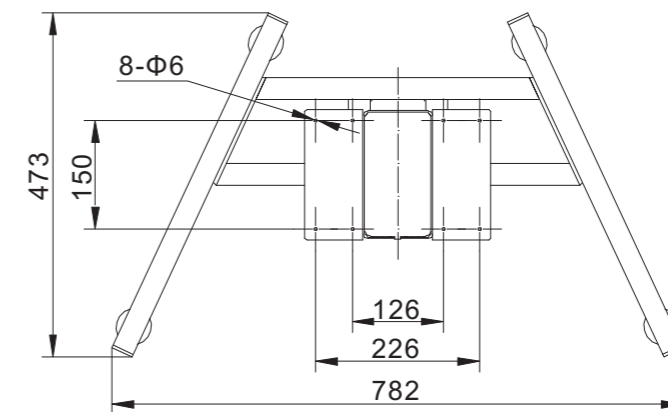

Nickname 32 FOLD

Frames

INFINITY-3 STAGE LEG

INFINITY-SINGLE PEDESTAL-ROUND

CODE:INFINITY-SPR

• MODEL	INFINITY-SPR
• MEMORY	N
• MOTORS	1
• STAGES	3
• STROKE	650mm
• FRAME HEIGHT	570mm/1220mm
• ANTI-COLLISION	YES
• LOAD CAPACITY	800N
• SPEED	30mm/S
• FRAME WIDTH	
• SIDE FRAME DEPTH	
• AUTO POWER TURN OFF	YES
• COLOUR	● ● ●
• MINIMUM HEIGHT PRE-SET FEATURE	YES

Frames

INFINITY-3 STAGE LEG

INFINITY-STUDY TABLE

CODE:INFINITY-ST

• MODEL	INFINITY-ST
• MEMORY	4
• MOTORS	1
• STAGES	3
• STROKE	650mm
• FRAME HEIGHT	630mm/1280mm
• ANTI-COLLISION	YES
• LOAD CAPACITY	800N
• SPEED	30mm/S
• FRAME WIDTH	
• SIDE FRAME DEPTH	
• AUTO POWER TURN OFF	YES
• COLOUR	● ● ●
• MINIMUM HEIGHT PRE-SET FEATURE	YES