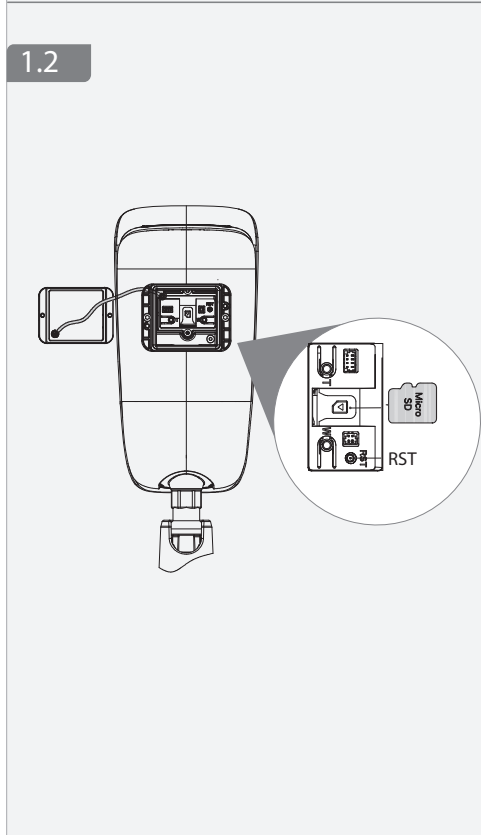

# Bullet Network Camera

Installation Guide

V1.0.1