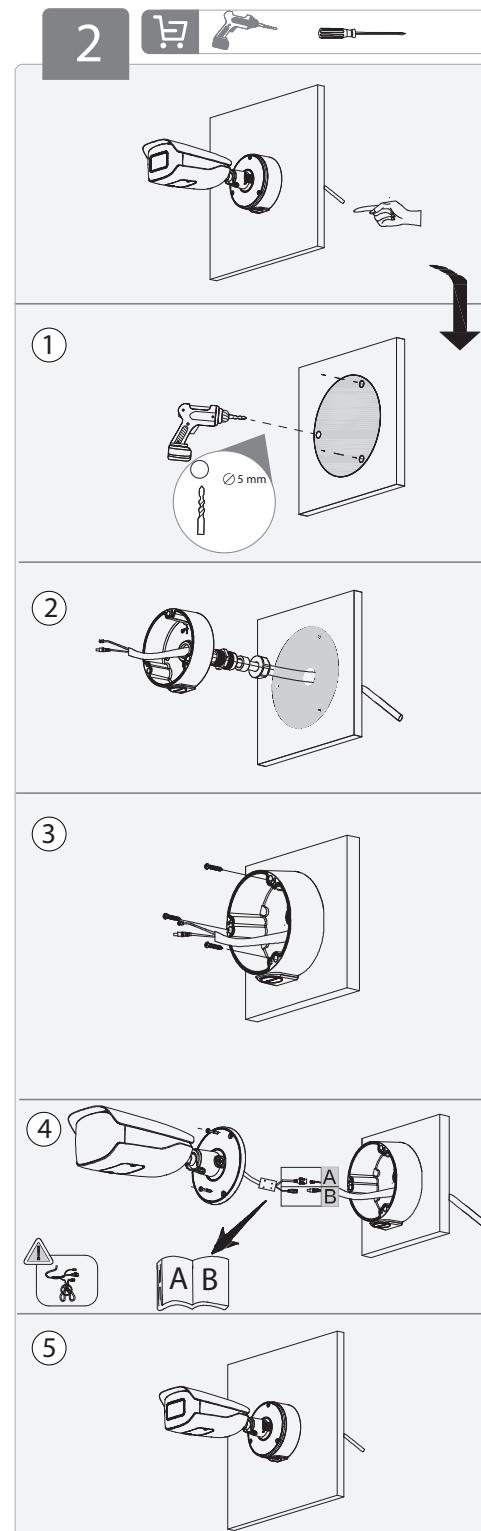

# Bullet Network Camera

Installation Guide

V1.0.1