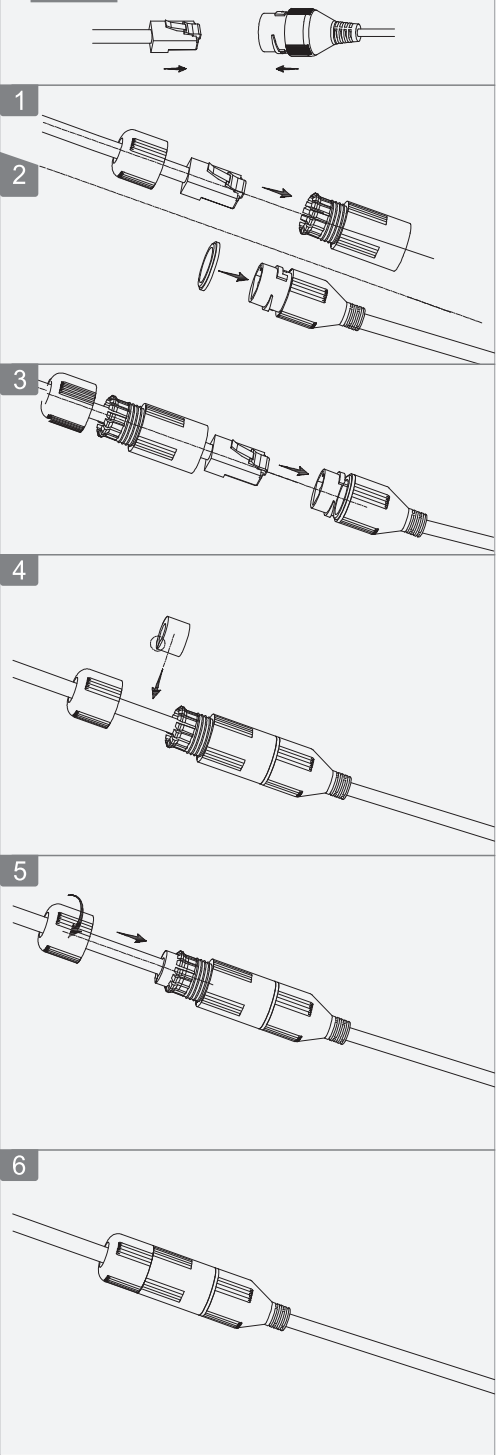

A Optional

B

3

3.1

3.2

3.3

3.4