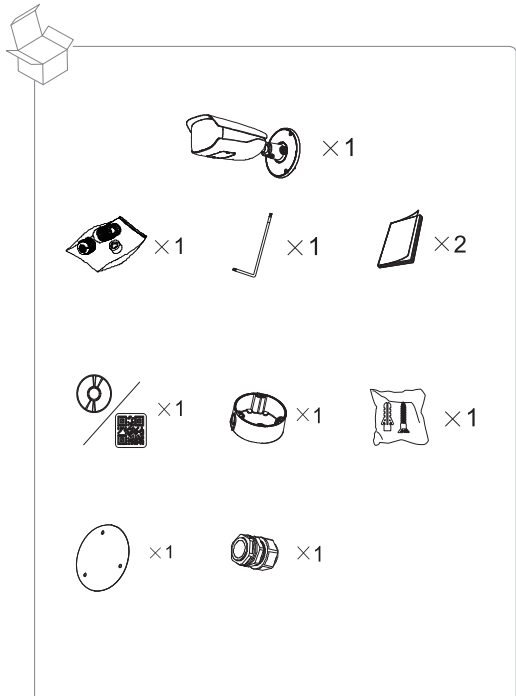

# Bullet Network Camera

Installation Guide

V1.0.1