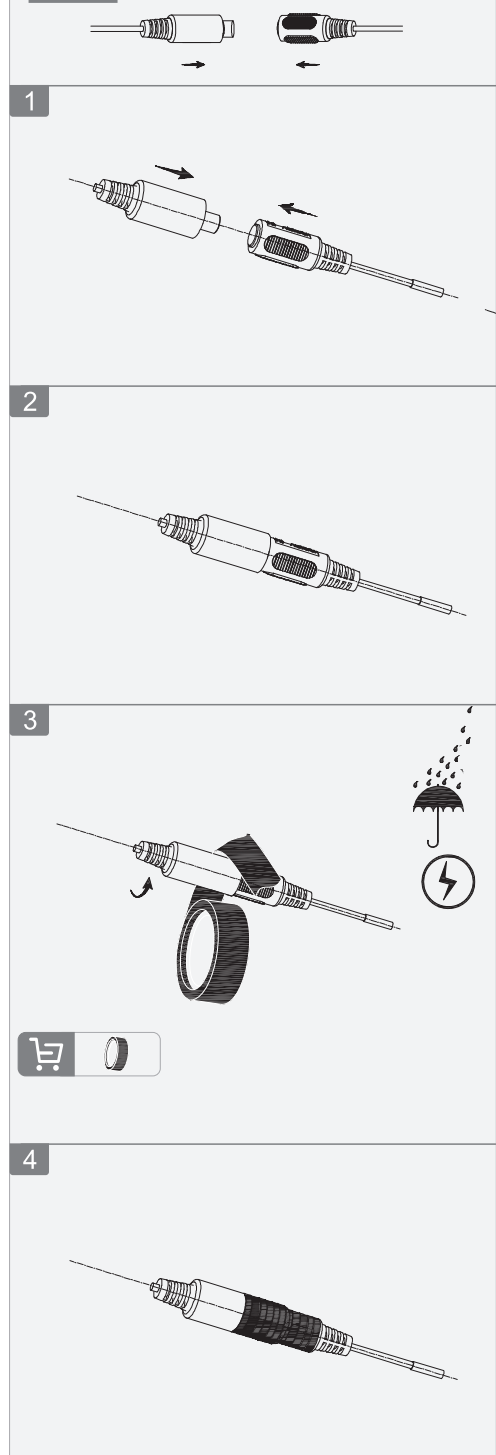

A Optional

B

3

3.1

3.2

3.3

3.4