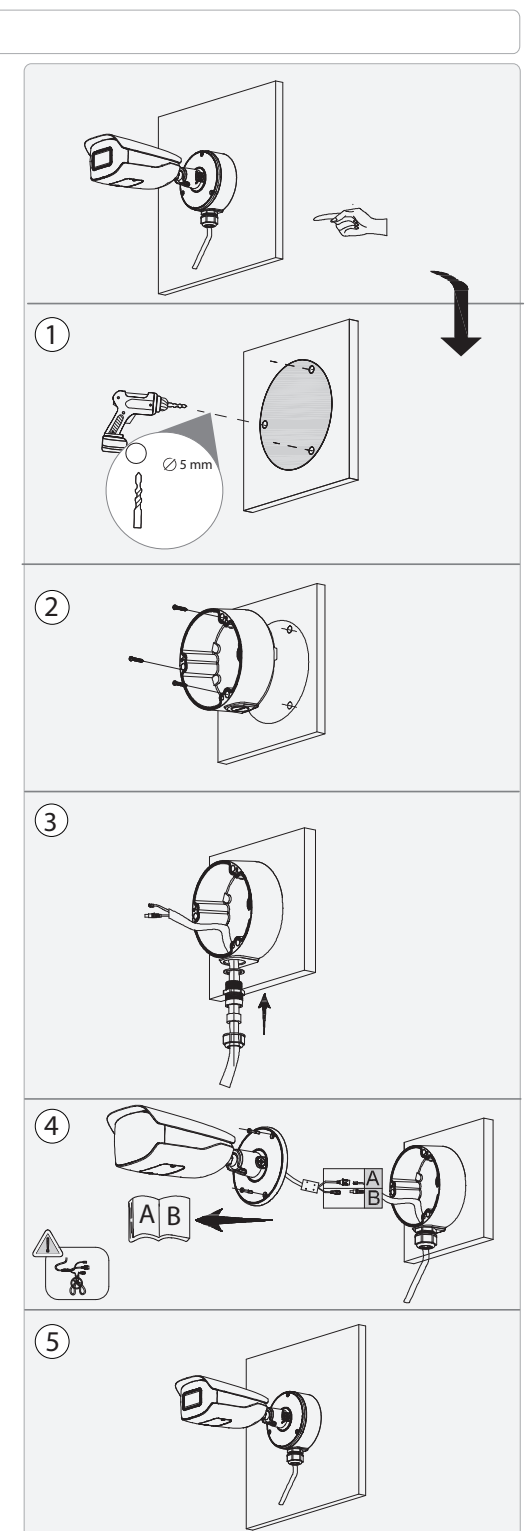

# Bullet Network Camera

Installation Guide

V1.0.1