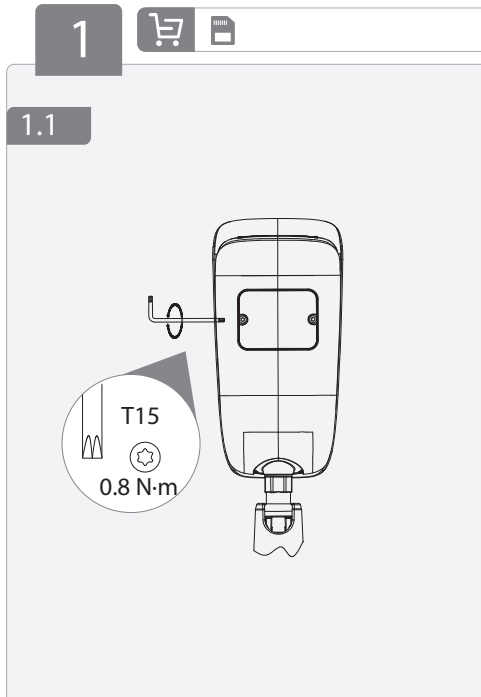

# Bullet Network Camera

Installation Guide

V1.0.1