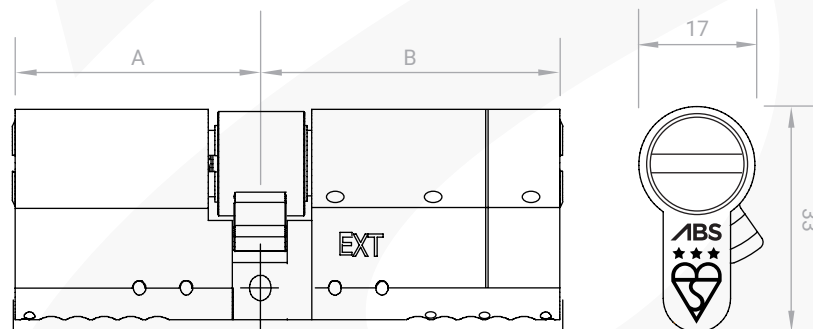

CYLINDER PINS

KEYED

THUMBTURN

The ABS Ultimate Series euro profile cylinder has been designed to provide resistance against known methods of attack.

TS007 is a standard developed in response to concerns over cylinder attacks. The standard is characterised by a 3 star rating system, and can be achieved by combining a 1 star cylinder with a 2 star security door furniture solution.

Avocet ABS lock has a maximum 3 star rating and will retro fit without the need for additional security hardware.

CODE PREFIX	SIZE (mm)										BRASS FINISH	CHROME FINISH	THUMBTURN (ADD TO END OF CODE)	KEYED ALIKE (IN PAIRS) (ADD TO END OF CODE)
	A (INT)	B (EXT)												
DC3AB	10	-	35	40	45	50	55	60	65[†]	80[†]	PB	PC	QT	KP
DC3AB	30*	30*	35	40	45	50	55	60	65[†]	80[†]	PB	PC	QT	KP
DC3AB	35	30*	35	40	45	50	55	60	65[†]	80[†]	PB	PC	QT	KP
DC3AB	40	30*	35	40	45	50	55	60	65[†]	80[†]	PB	PC	QT	KP
DC3AB	45	30*	35	40	45	50	55	60[†]	65[†]	80[†]	PB	PC	QT	KP
DC3AB	50	30*	35	40	45	50	55[†]	60[†]	65[†]	80[†]	PB	PC	QT	KP
DC3AB	55	30*	35	40	45	50	55	60[†]	65[†]	80[†]	PB	PC	QT	KP
DC3AB	60	30*	35	40	45	50[†]	55[†]	60[†]	65[†]	80[†]	PB	PC	QT	KP
DC3AB	65	30*	35[†]	40[†]	45[†]	50[†]	55[†]	60[†]	65[†]	80[†]	PB	PC	QT	KP
DC3AB	75[†]	30*	35[†]	40[†]	45[†]	50[†]	55[†]	60[†]	65[†]	80[†]	PB	PC	QT	KP
DC3AB	85[†]	30^{**†}	35[†]	40[†]	45[†]	50[†]	55[†]	60[†]	65[†]	80[†]	PB	PC	QT	KP

Example: Code example: DC3AB4045PC = 40 Internal, 45 External, Dual colour polished Chrome/Brass Finish ABS Ultimate Lock. For Thumbturn option add a QT suffix to code. For Keyed Alike pairs add KP suffix to code. Please contact your Sales Advisor for more information on size and stock availability. * Thumbturn available in this size. †xxxxxxx