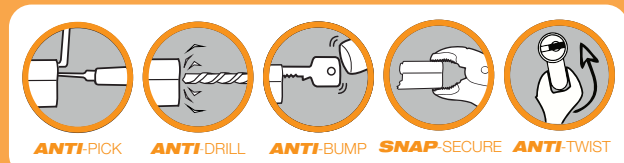

3 KEYS & SECURITY CARD AS STANDARD