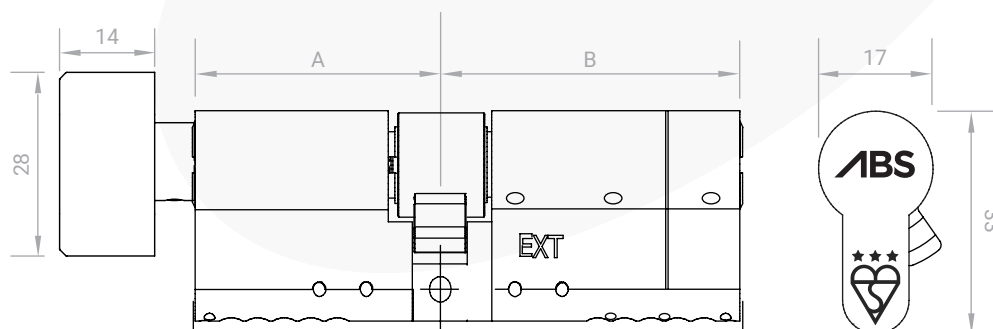

THUMBTURN

The ABS Ultimate Series euro profile cylinder has been designed to provide resistance against known methods of attack.

TS007 is a standard developed in response to concerns over cylinder attacks. The standard is characterised by a 3 star rating system, and can be achieved by combining a 1 star cylinder with a 2 star security door furniture solution.

Avocet ABS lock has a maximum 3 star rating and will retro fit without the need for additional security hardware.

CODE PREFIX	SIZE (mm)										BRASS FINISH	CHROME FINISH	THUMBTURN (ADD TO END OF CODE)	KEYED ALIKE (IN PAIRS) (ADD TO END OF CODE)
	A (INT)	B (EXT)												
DC3AB	10	-	35	40	45	50	55	60	65[†]	80[†]	PB	PC	QT	KP
DC3AB	30*	30*	35	40	45	50	55	60	65[†]	80[†]	PB	PC	QT	KP
DC3AB	35	30*	35	40	45	50	55	60	65[†]	80[†]	PB	PC	QT	KP
DC3AB	40	30*	35	40	45	50	55	60	65[†]	80[†]	PB	PC	QT	KP
DC3AB	45	30*	35	40	45	50	55	60[†]	65[†]	80[†]	PB	PC	QT	KP
DC3AB	50	30*	35	40	45	50	55[†]	60[†]	65[†]	80[†]	PB	PC	QT	KP
DC3AB	55	30*	35	40	45	50	55	60[†]	65[†]	80[†]	PB	PC	QT	KP
DC3AB	60	30*	35	40	45	50[†]	55[†]	60[†]	65[†]	80[†]	PB	PC	QT	KP
DC3AB	65	30*	35[†]	40[†]	45[†]	50[†]	55[†]	60[†]	65[†]	80[†]	PB	PC	QT	KP
DC3AB	75[†]	30*	35[†]	40[†]	45[†]	50[†]	55[†]	60[†]	65[†]	80[†]	PB	PC	QT	KP
DC3AB	85[†]	30^{**†}	35[†]	40[†]	45[†]	50[†]	55[†]	60[†]	65[†]	80[†]	PB	PC	QT	KP

Example: Code example: DC3AB4045PC = 40 Internal, 45 External, Dual colour polished Chrome/Brass Finish ABS Ultimate Lock. For Thumbturn option add a QT suffix to code. For Keyed Alike pairs add KP suffix to code. Please contact your Sales Advisor for more information on size and stock availability. * Thumbturn available in this size. †xxxxxxx