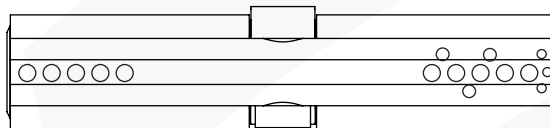

CYLINDER PINS