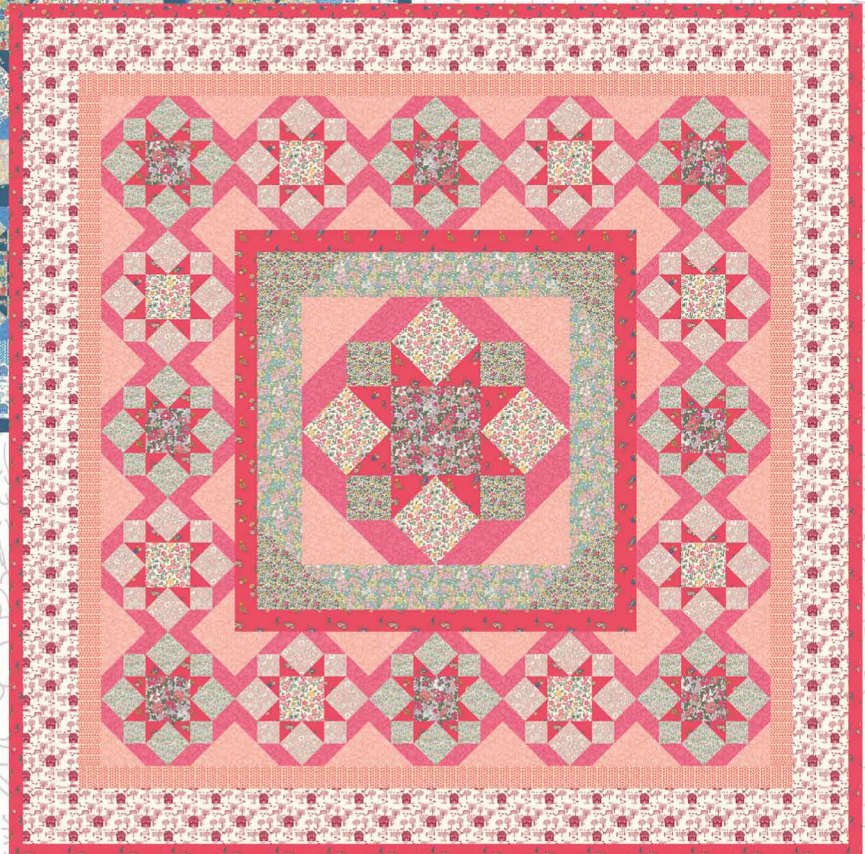

LIBERTY

FABRICS

The Cottage Garden Collection

The Bluebell Cottage

The Rose Cottage

Quilt Design by: Heidi Pridemore, Quilt Size: 76" x 76" (193cm x 193cm),
Skill Level: Intermediate

Liberty Fabrics
Creating inspiring textiles since 1875

Inspired by the beautiful English country villages, thatched cottage gardens burst with colorful floral displays filling the winding roads with charm and delight.