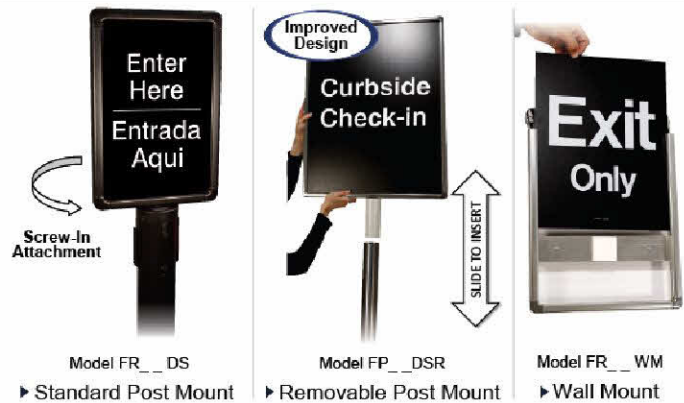

Multiple Mounting Styles