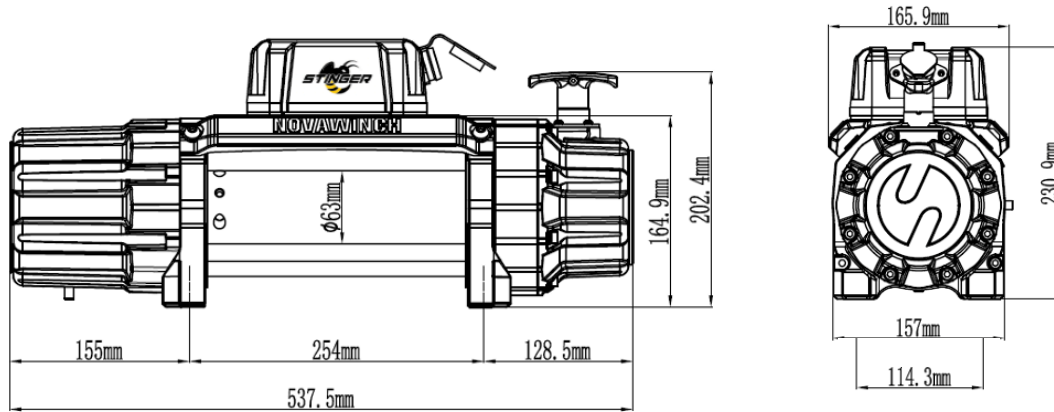

IP68 Protection

High-Vis Yellow Rope

Wireless Control

Compact Design

Top-Shelf Electronics

Safe Pull & Turn Clutch

MORE AT NOVAWINCH.NZ

 **NOVAWINCH[®]**

STINGER+

12000 lbs. Capacity

Specifications

| | |
|-----------------------|--|
| Rated Line Pull | 12000 lbs (5443 kg) |
| Voltage | 12V DC |
| Motor | DC 12v 7.3hp (5.5kW) |
| Gear Train | 3-Stage Planetary |
| Gear Ratio | 196:1 |
| Clutch | Pull & Turn |
| Braking Action | Mechanical, Auto Load Holding |
| Synthetic Rope | 3/8"x85.3' (9.2mmx26m) |
| Fairlead | 4-Way Roller Aluminum Hawse |
| Drum Size | 2.48" x 8.8" (63mm x 244mm) |
| Winch Dimensions | 21.257" x 6.49" x 9.05" (540x165x230mm) |
| Mounting Bolt Pattern | 10" x 4.5" (254mm x 114.3mm) |
| Remote | Wireless/Wired DUO, 12' (3.4m) |
| Weight | 68.2 lbs (30.9 kgs) |

Novawinch Stinger+ 12,000lb 12-volt electric winch complete with DUO dual wireless and wired remote control.

The Stinger+ winch comes complete with short solenoid enclosure power leads for mounting to the winch tie bars and a remote mount solenoid enclosure kit, including a remote mounting bracket and 800mm enclosure power leads for versatile remote mount placement of the enclosure.

The solenoid enclosure can be remote-mounted or mounted to winch tie bars.

Performance

| Line Pull | | Line Speed | | Current |
|-----------|------|------------|-----|---------|
| Lbs. | kgs | FPM | MPM | Amps |
| 0 | 0 | 32.8 | 10 | 80 |
| 4000 | 1816 | 10.8 | 3.3 | 210 |
| 6000 | 2721 | 8.8 | 2.7 | 270 |
| 8000 | 3629 | 6.5 | 2.0 | 330 |
| 10000 | 4536 | 5.5 | 1.7 | 385 |
| 12000 | 5443 | 3.6 | 1.1 | 420 |