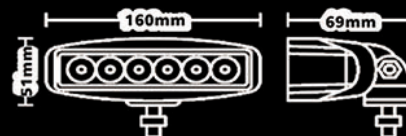

Designed with multiple light refractors for maximum light spread. VMWL-424 / VMWL-315 ONLY

6500K

Colour Temperature

Vividmax Oval Work Light

VMWL-OVAL18
18 Watt spot beam
1000 Lumens
6 x 3w Cree LED

Vividmax Square Work Light

VMWL-424
4 inch square
24 Watt spread beam
1200 Lumens
16 x High intensity Osram LED.

Vividmax Square Work Light

VMWL-315
15 WATT spread beam
3 inch square
900 Lumens
5 X 3 Watt LED