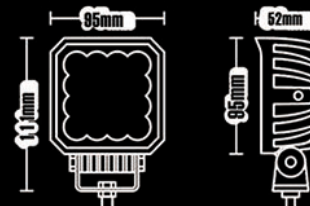

Designed with multiple light refractors for maximum light spread. VMWL-424 / VMWL-315 ONLY

6500K

Colour Temperature

Vividmax Oval Work Light

VMWL-OVAL18
18 Watt spot beam
1000 Lumens
6 x 3w Cree LED

Vividmax Square Work Light

VMWL-424
4 inch square
24 Watt spread beam
1200 Lumens
16 x High intensity Osram LED.

Vividmax Square Work Light

VMWL-315
15 WATT spread beam
3 inch square
900 Lumens
5 X 3 Watt LED