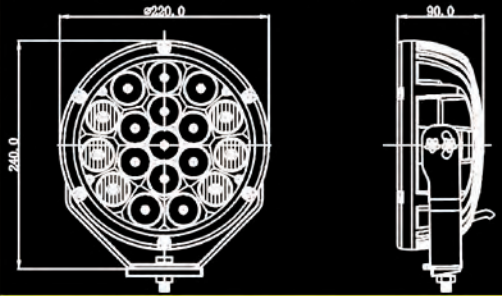

Dual Beam Technology (9INCH ONLY)
 With both spread and spot beams incorporated into the one light.

5D Cree Lense
 Cree LED lens for improved magnification of light, maximising the Cree Chip light output.

Waterproof Conections
 Press fit wire conections
 2yr warranty

6500K

Colour Temperature

9 Inch/220mm VMDL-9180
 12-32 VOLTS
 Efficiency rating (Light output ratio) **87.8%**
 180 watts
 15480 Lumens
 10.4 Amps @12v
 50,000 hour life span
 18 x 10 watt USA Cree LED
 Dual beam spread/spot combo
 67.2 Lux @ 100m / 1 lux @ 814m

7 INCH/185mm VMDL-790
 12-32 VOLTS
 Efficiency rating (Light output ratio) **91.4%**
 90 watts
 7740 Lumens
 5.44 amps @12v
 50,000 hour life span
 18 x 5 watt USA Cree LED
 Single spot beam
 41.28 Lux @ 100m / 1 Lux @621m