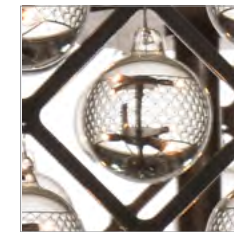

TIMOTHY OULTON

HOME ACCESSORIES / CLASSIC COLLECTION / LIGHTING

ZIG ZAG

T-ZIG-LC-0002-U

The Zig Zag collection features delicate spheres of optical grade glass around an intricate metal skeleton. Like a galaxy of suspended planets, each sphere bounces the reflections and refractions of the others to project almost kaleidoscope patterns of galactic beauty. A unique range which includes floor lamps, sconces, table lamps and chandeliers.

DIMENSIONS :

L: 27.3" / 70 cm

W: 27.3" / 70 cm

H: 28.1" / 72 cm

PRODUCT SHOWN IN :

Medium, Natural

AVAILABLE FINISH(ES) : Natural

Zig Zag also available in Chandelier, Floor lamp, and Table lamp - See over for more details.

Zig Zag also available in Chandelier, Floor lamp, and Table lamp - See over for more details.

TIMOTHY OULTON

HOME ACCESSORIES / CLASSIC COLLECTION / LIGHTING / ZIG ZAG

FULL COLLECTION

**Zig Zag
Large Chandelier**
L: 35.2" / 90 cm
W: 35.2" / 90 cm
H: 35" / 89 cm

**Zig Zag
Table Lamp**
L: 15.6" / 40 cm
W: 15.6" / 40 cm
H: 27.3" / 70 cm

**Zig Zag
Small Table Lamp**
L: 12.5" / 32 cm
W: 12.5" / 32 cm
H: 21.8" / 55.5 cm