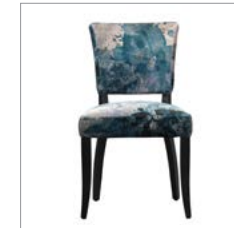

PRODUCTS / CLASSIC COLLECTION / DINING CHAIRS

MIMI FADED & DEGRADED

T-MIM-SD-0245-R

The classic flared shape of the Mimi takes a walk on the wild side with the Faded & Degraded velvet collection. From the vibrant pinks of Peeling Ceiling to the more subdued hues of Persia in Decline, these eclectic designs add a fun sophistication to your dining interior.

OTHER MODELS :

Faded & Degraded
Smudge

Faded & Degraded
Peeling Ceiling

Faded & Degraded
Persia in Decline

Special Note: F&D pattern may vary slightly from piece to piece and from the image shown, each chair is unique.

LEGS : Black, Weathered Oak

DIMENSIONS :

OVERALL

L: 20.1" / 51 cm

W: 24.4" / 62 cm

H: 35" / 89 cm

SEAT

L: 20.1" / 51 cm