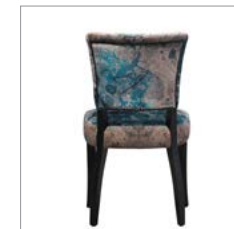

PRODUCTS / CLASSIC COLLECTION / DINING CHAIRS

MIMI FADED & DEGRADED

T-MIM-SD-0245-R

The classic flared shape of the Mimi takes a walk on the wild side with the Faded & Degraded velvet collection. From the vibrant pinks of Peeling Ceiling to the more subdued hues of Persia in Decline, these eclectic designs add a fun sophistication to your dining interior.

OTHER MODELS :

Faded & Degraded
Smudge

Faded & Degraded
Peeling Ceiling

Faded & Degraded
Persia in Decline

Special Note: F&D pattern may vary slightly from piece to piece and from the image shown, each chair is unique.

LEGS : Black, Weathered Oak

DIMENSIONS :

OVERALL

L: 20.1" / 51 cm

W: 24.4" / 62 cm

H: 35" / 89 cm

SEAT

L: 20.1" / 51 cm