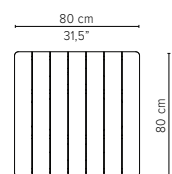

* Appearances, measurements and weights may slightly differ from reality.

T-TABLE

TECHNICAL DRAWINGS

COFFEE TABLES

H 35cm / 13,8"

Dia 80cm / 31,5"

D2168-Cx
CERAMIC TOP

D2168-Lx
LAVASTONE TOP

Dia 125cm / 49,2"

D2165-Cx
CERAMIC TOP

D2165-Lx
LAVASTONE TOP

D2165-T
TEAK TOP

Packaging bottom plate: 74x74x16cm - 0.09m³ - 34,75kg
 Packaging leg: 34x10x10cm - 0,01m³ - 2,05kg
 Packaging top plate: tbc
 Packaging ceramic top: tbc
 Packaging lavastone top: tbc
 Packaging teak top: tbc

* Appearances, measurements and weights may slightly differ from reality.

T-TABLE

TECHNICAL DRAWINGS

COFFEE TABLES

H 35cm / 13,8"

80x80cm / 31,5"x31,5"

D2173-Cx
CERAMIC TOP

D2173-Lx
LAVASTONE TOP

D2173-T
TEAK TOP

Packaging bottom plate: 74x74x16cm - 0,09m³ - 34,75kg

Packaging leg: 34x10x10cm - 0,01m³ - 2,05kg

Packaging top plate: tbc

Packaging ceramic top: tbc

Packaging lavastone top: tbc

Packaging teak top: tbc