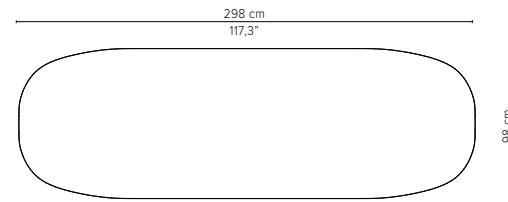

D2178-Cx
CERAMIC TOP