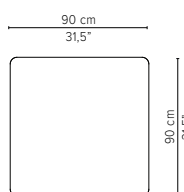

* Appearances, measurements and weights may slightly differ from reality.

T-TABLE

TECHNICAL DRAWINGS

COFFEE TABLES

H 35cm / 13,8"

80x80cm / 31,5"x31,5"

D2173-Cx
CERAMIC TOP

D2173-Lx
LAVASTONE TOP

D2173-T
TEAK TOP

Packaging bottom plate: 74x74x16cm - 0,09m³ - 34,75kg

Packaging leg: 34x10x10cm - 0,01m³ - 2,05kg

Packaging top plate: tbc

Packaging ceramic top: tbc

Packaging lavastone top: tbc

Packaging teak top: tbc

90x90cm / 35,4"x35,4"

D2174-Cx
CERAMIC TOP

D2174-Lx
LAVASTONE TOP

D2174-T
TEAK TOP

Packaging bottom plate: 74x74x16cm - 0,09m³ - 34,75kg

Packaging leg: 34x10x10cm - 0,01m³ - 2,05kg

Packaging top plate: tbc

Packaging ceramic top: tbc

Packaging lavastone top: tbc

Packaging teak top: tbc

* Appearances, measurements and weights may slightly differ from reality.

T-TABLE

TECHNICAL DRAWINGS

COFFEE TABLES

H 35cm / 13,8"

240x98cm / 94,5"x38,6"