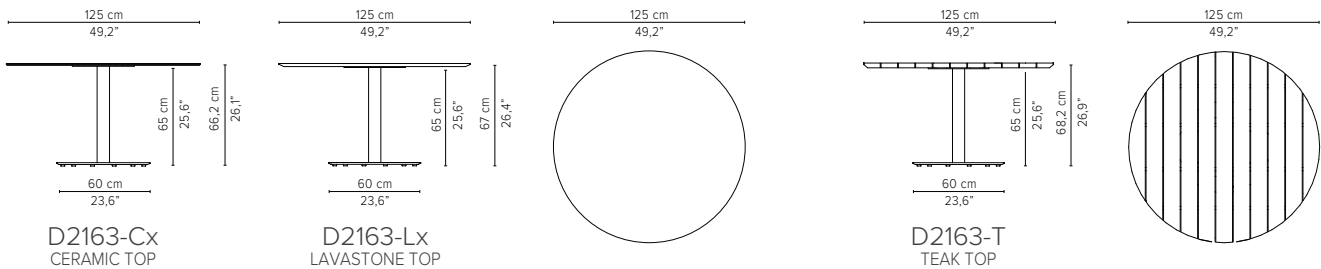

* Appearances, measurements and weights may slightly differ from reality.

T-TABLE

TECHNICAL DRAWINGS

LOW DINING TABLES

H 67cm / 26,4"

Dia 80cm / 31,5"

D2167-Cx
CERAMIC TOP

D2167-Lx
LAVASTONE TOP

Dia 90cm / 35,4"

D2161-Cx
CERAMIC TOP

D2161-Lx
LAVASTONE TOP

D2161-T
TEAK TOP

Packaging bottom plate: 74x74x16cm - 0,09m³ - 34,75kg
 Packaging leg: 67x10x10cm - 0,01m³ - 4,05kg
 Packaging top plate: tbc
 Packaging ceramic top: tbc
 Packaging lavastone top: tbc
 Packaging teak top: tbc

Dia 125cm / 49,2"

D2163-Cx
CERAMIC TOP

D2163-Lx
LAVASTONE TOP

D2163-T
TEAK TOP

Packaging bottom plate: 74x74x16cm - 0,09m³ - 34,75kg
 Packaging leg: 67x10x10cm - 0,01m³ - 4,05kg
 Packaging top plate: tbc
 Packaging ceramic top: tbc
 Packaging lavastone top: tbc
 Packaging teak top: tbc

* Appearances, measurements and weights may slightly differ from reality.

T-TABLE

LOW DINING TABLES

H 67cm / 26,4"

TECHNICAL DRAWINGS

80x80cm / 31,5"x31,5"

D2171-Cx
CERAMIC TOP

D2171-Lx
LAVASTONE TOP