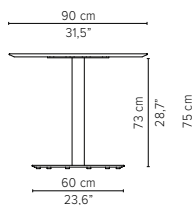

* Appearances, measurements and weights may slightly differ from reality.

T-TABLE

DINING TABLES

H 75cm / 29,5"

TECHNICAL DRAWINGS

80x80cm / 31,5"x31,5"

D2169-Cx
CERAMIC TOP

D2169-Lx
LAVASTONE TOP

D2169-T
TEAK TOP

Packaging bottom plate: 74x74x16cm - 0,09m³ - 34,75kg
Packaging leg: 75x10x10cm - 0,01m³ - 4,45kg
Packaging top plate: tbc
Packaging ceramic top: tbc
Packaging lavastone top: tbc
Packaging teak top: tbc

90x90cm / 35,4"x35,4"

D2170-Cx
CERAMIC TOP

D2170-Lx
LAVASTONE TOP

D2170-T
TEAK TOP

Packaging bottom plate: 74x74x16cm - 0,09m³ - 34,75kg
Packaging leg: 75x10x10cm - 0,01m³ - 4,45kg
Packaging top plate: tbc
Packaging ceramic top: tbc
Packaging lavastone top: tbc
Packaging teak top: tbc

* Appearances, measurements and weights may slightly differ from reality.

T-TABLE

TECHNICAL DRAWINGS

DINING TABLES

H 75cm / 29,5"

240x98cm / 94,5"x38,6"

D2175-Cx
CERAMIC TOP

D2175-T
TEAK TOP