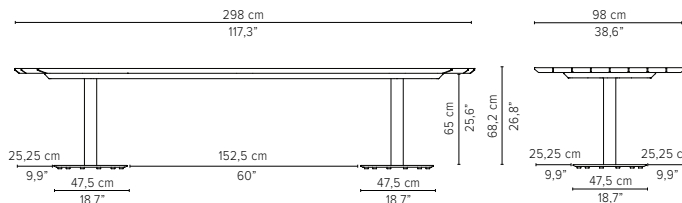

D2178-T
TEAK TOP

Packaging bottom plate: 74x74x16cm - 0,09m³ - 34,75kg
Packaging leg: 67x10x10cm - 0,01m³ - 4,05kg
Packaging top plate: tbc
Packaging ceramic top: tbc
Packaging lavastone top: tbc
Packaging teak top: tbc

* Appearances, measurements and weights may slightly differ from reality.