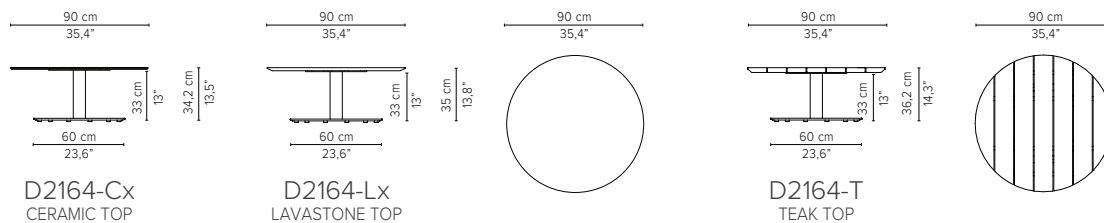

D2164-Cx
CERAMIC TOP

D2164-Lx
LAVASTONE TOP

D2164-T
TEAK TOP

Packaging bottom plate: 74x74x16cm - 0.09m³ - 34,75kg
Packaging leg: 34x10x10cm - 0,01m³ - 2,05kg
Packaging top plate: tbc
Packaging ceramic top: tbc
Packaging lavastone top: tbc
Packaging teak top: tbc

Dia 125cm / 49,2"