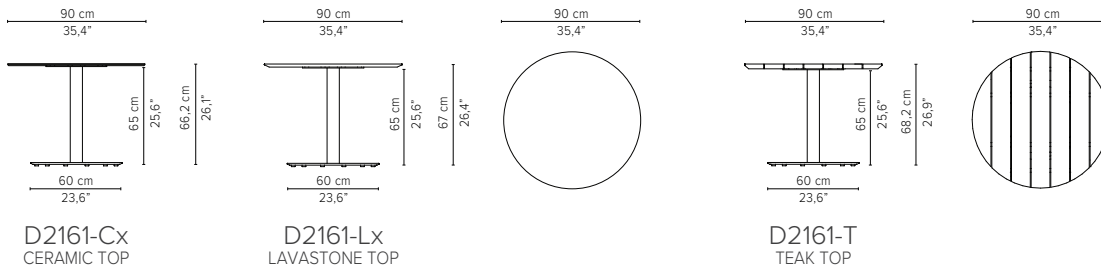

D2161-Cx
CERAMIC TOP

D2161-Lx
LAVASTONE TOP

D2161-T
TEAK TOP

Packaging bottom plate: 74x74x16cm - 0,09m³ - 34,75kg
Packaging leg: 67x10x10cm - 0,01m³ - 4,05kg
Packaging top plate: tbc
Packaging ceramic top: tbc
Packaging lavastone top: tbc
Packaging teak top: tbc

Dia 125cm / 49,2"