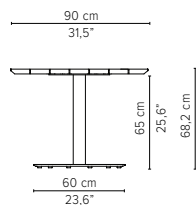

* Appearances, measurements and weights may slightly differ from reality.

T-TABLE

LOW DINING TABLES

H 67cm / 26,4"

TECHNICAL DRAWINGS

80x80cm / 31,5"x31,5"

D2171-Cx
CERAMIC TOP

D2171-Lx
LAVASTONE TOP

D2171-T
TEAK TOP

Packaging bottom plate: 74x74x16cm - 0,09m³ - 34,75kg
Packaging leg: 67x10x10cm - 0,01m³ - 4,05kg
Packaging top plate: tbc
Packaging ceramic top: tbc
Packaging lavastone top: tbc
Packaging teak top: tbc

90x90cm / 35,4"x35,4"

D2172-Cx
CERAMIC TOP

D2172-Lx
LAVASTONE TOP

D2172-T
TEAK TOP

Packaging bottom plate: 74x74x16cm - 0,09m³ - 34,75kg
Packaging leg: 67x10x10cm - 0,01m³ - 4,05kg
Packaging top plate: tbc
Packaging ceramic top: tbc
Packaging lavastone top: tbc
Packaging teak top: tbc

* Appearances, measurements and weights may slightly differ from reality.

T-TABLE

TECHNICAL DRAWINGS

LOW DINING TABLES

H 67cm / 26,4"

240x98cm / 94,5"x38,6"

D2177-Cx
CERAMIC TOP

D2177-T
TEAK TOP