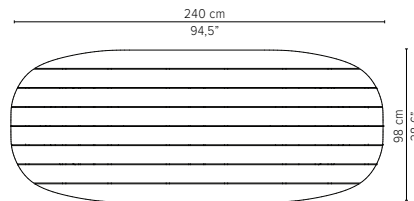

90x90cm / 35,4"x35,4"

D2174-Cx
CERAMIC TOP

D2174-Lx
LAVASTONE TOP

D2174-T
TEAK TOP

Packaging bottom plate: 74x74x16cm - 0,09m³ - 34,75kg

Packaging leg: 34x10x10cm - 0,01m³ - 2,05kg

Packaging top plate: tbc

Packaging ceramic top: tbc

Packaging lavastone top: tbc

Packaging teak top: tbc

* Appearances, measurements and weights may slightly differ from reality.

T-TABLE

TECHNICAL DRAWINGS

COFFEE TABLES

H 35cm / 13,8"

240x98cm / 94,5"x38,6"

D2179-Cx
CERAMIC TOP

D2179-T
TEAK TOP

Packaging bottom plate: 74x74x16cm - 0,09m³ - 34,75kg
 Packaging leg: 34x10x10cm - 0,01m³ - 2,05kg
 Packaging top plate: tbc
 Packaging ceramic top: tbc
 Packaging lavastone top: tbc
 Packaging teak top: tbc