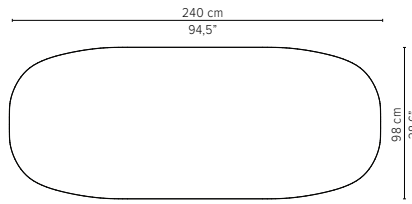

90x90cm / 35,4"x35,4"

D2172-Cx
CERAMIC TOP

D2172-Lx
LAVASTONE TOP

D2172-T
TEAK TOP

Packaging bottom plate: 74x74x16cm - 0,09m³ - 34,75kg
Packaging leg: 67x10x10cm - 0,01m³ - 4,05kg
Packaging top plate: tbc
Packaging ceramic top: tbc
Packaging lavastone top: tbc
Packaging teak top: tbc

* Appearances, measurements and weights may slightly differ from reality.

T-TABLE

TECHNICAL DRAWINGS

LOW DINING TABLES

H 67cm / 26,4"

240x98cm / 94,5"x38,6"

D2177-Cx
CERAMIC TOP

D2177-T
TEAK TOP

Packaging bottom plate: 74x74x16cm - 0,09m³ - 34,75kg
 Packaging leg: 67x10x10cm - 0,01m³ - 4,05kg
 Packaging top plate: tbc
 Packaging ceramic top: tbc
 Packaging lavastone top: tbc
 Packaging teak top: tbc

298x98cm / 117,3"x38,6"

D2178-Cx
CERAMIC TOP

D2178-T
TEAK TOP

Packaging bottom plate: 74x74x16cm - 0,09m³ - 34,75kg
 Packaging leg: 67x10x10cm - 0,01m³ - 4,05kg
 Packaging top plate: tbc
 Packaging ceramic top: tbc
 Packaging lavastone top: tbc
 Packaging teak top: tbc