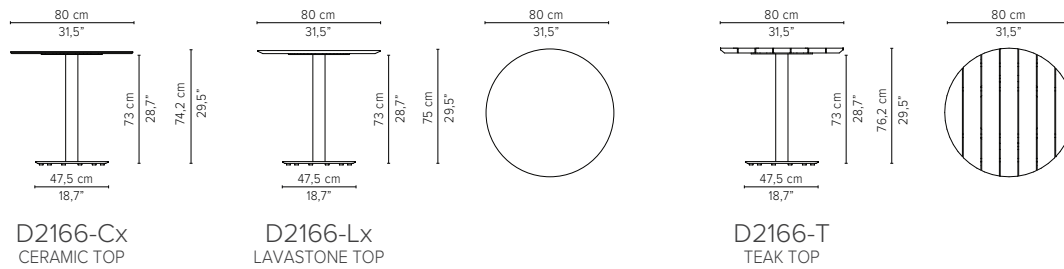

TABLE TOP CERAMIC

* this colour may possibly show subtle veins

T-TABLE

TECHNICAL DRAWINGS

DINING TABLES

H 75cm / 29,5"

Dia 80cm / 31,5"

D2166-Cx
CERAMIC TOP

D2166-Lx
LAVASTONE TOP

D2166-T
TEAK TOP

Packaging bottom plate: 74x74x16cm - 0,09m³ - 34,75kg
 Packaging leg: 75x10x10cm - 0,01m³ - 4,45kg
 Packaging top plate: tbc
 Packaging ceramic top: tbc
 Packaging lavastone top: tbc
 Packaging teak top: tbc

Dia 90cm / 35,4"

D2160-Cx
CERAMIC TOP

D2160-Lx
LAVASTONE TOP

D2160-T
TEAK TOP

Packaging bottom plate: 74x74x16cm - 0,09m³ - 34,75kg
 Packaging leg: 75x10x10cm - 0,01m³ - 4,45kg
 Packaging top plate: tbc
 Packaging ceramic top: tbc
 Packaging lavastone top: tbc
 Packaging teak top: tbc

* Appearances, measurements and weights may slightly differ from reality.

T-TABLE

DINING TABLES

H 75cm / 29,5"

TECHNICAL DRAWINGS

80x80cm / 31,5"x31,5"

D2169-Cx
CERAMIC TOP

D2169-Lx
LAVASTONE TOP