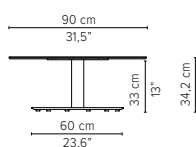

* Appearances, measurements and weights may slightly differ from reality.

T-TABLE

TECHNICAL DRAWINGS

COFFEE TABLES

H 35cm / 13,8"

80x80cm / 31,5"x31,5"

D2173-Cx
CERAMIC TOP

D2173-Lx
LAVASTONE TOP

D2173-T
TEAK TOP

Packaging bottom plate: 74x74x16cm - 0,09m³ - 34,75kg

Packaging leg: 34x10x10cm - 0,01m³ - 2,05kg

Packaging top plate: tbc

Packaging ceramic top: tbc

Packaging lavastone top: tbc

Packaging teak top: tbc

90x90cm / 35,4"x35,4"

D2174-Cx
CERAMIC TOP

D2174-Lx
LAVASTONE TOP

D2174-T
TEAK TOP

Packaging bottom plate: 74x74x16cm - 0,09m³ - 34,75kg

Packaging leg: 34x10x10cm - 0,01m³ - 2,05kg

Packaging top plate: tbc

Packaging ceramic top: tbc

Packaging lavastone top: tbc

Packaging teak top: tbc

* Appearances, measurements and weights may slightly differ from reality.

T-TABLE

TECHNICAL DRAWINGS

COFFEE TABLES

H 35cm / 13,8"

240x98cm / 94,5"x38,6"