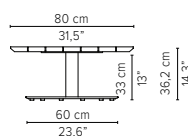

* Appearances, measurements and weights may slightly differ from reality.

T-TABLE

TECHNICAL DRAWINGS

COFFEE TABLES

H 35cm / 13,8"

Dia 80cm / 31,5"

D2168-Cx
CERAMIC TOP

D2168-Lx
LAVASTONE TOP

Dia 125cm / 49,2"

D2165-Cx
CERAMIC TOP

D2165-Lx
LAVASTONE TOP

D2165-T
TEAK TOP

Packaging bottom plate: 74x74x16cm - 0.09m³ - 34,75kg
 Packaging leg: 34x10x10cm - 0,01m³ - 2,05kg
 Packaging top plate: tbc
 Packaging ceramic top: tbc
 Packaging lavastone top: tbc
 Packaging teak top: tbc

* Appearances, measurements and weights may slightly differ from reality.

T-TABLE

TECHNICAL DRAWINGS

COFFEE TABLES

H 35cm / 13,8"

80x80cm / 31,5"x31,5"

D2173-Cx
CERAMIC TOP

D2173-Lx
LAVASTONE TOP

D2173-T
TEAK TOP

Packaging bottom plate: 74x74x16cm - 0,09m³ - 34,75kg

Packaging leg: 34x10x10cm - 0,01m³ - 2,05kg

Packaging top plate: tbc

Packaging ceramic top: tbc

Packaging lavastone top: tbc

Packaging teak top: tbc