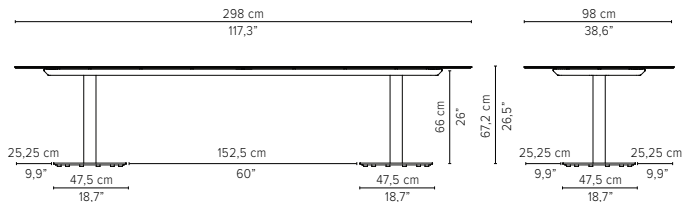

90x90cm / 35,4"x35,4"

D2172-Cx
CERAMIC TOP

D2172-Lx
LAVASTONE TOP

D2172-T
TEAK TOP

Packaging bottom plate: 74x74x16cm - 0,09m³ - 34,75kg
Packaging leg: 67x10x10cm - 0,01m³ - 4,05kg
Packaging top plate: tbc
Packaging ceramic top: tbc
Packaging lavastone top: tbc
Packaging teak top: tbc

* Appearances, measurements and weights may slightly differ from reality.

T-TABLE

TECHNICAL DRAWINGS

LOW DINING TABLES

H 67cm / 26,4"

240x98cm / 94,5"x38,6"

D2177-Cx
CERAMIC TOP

D2177-T
TEAK TOP

Packaging bottom plate: 74x74x16cm - 0,09m³ - 34,75kg
 Packaging leg: 67x10x10cm - 0,01m³ - 4,05kg
 Packaging top plate: tbc
 Packaging ceramic top: tbc
 Packaging lavastone top: tbc
 Packaging teak top: tbc

298x98cm / 117,3"x38,6"

D2178-Cx
CERAMIC TOP

D2178-T
TEAK TOP

Packaging bottom plate: 74x74x16cm - 0,09m³ - 34,75kg
 Packaging leg: 67x10x10cm - 0,01m³ - 4,05kg
 Packaging top plate: tbc
 Packaging ceramic top: tbc
 Packaging lavastone top: tbc
 Packaging teak top: tbc