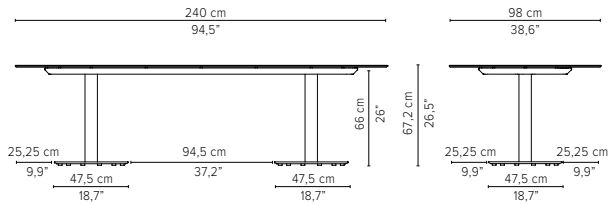

* Appearances, measurements and weights may slightly differ from reality.

T-TABLE

LOW DINING TABLES

H 67cm / 26,4"

TECHNICAL DRAWINGS

80x80cm / 31,5"x31,5"

D2171-Cx
CERAMIC TOP

D2171-Lx
LAVASTONE TOP

90x90cm / 35,4"x35,4"

D2172-Cx
CERAMIC TOP

D2172-Lx
LAVASTONE TOP

D2172-T
TEAK TOP

Packaging bottom plate: 74x74x16cm - 0,09m³ - 34,75kg
Packaging leg: 67x10x10cm - 0,01m³ - 4,05kg
Packaging top plate: tbc
Packaging ceramic top: tbc
Packaging lavastone top: tbc
Packaging teak top: tbc

* Appearances, measurements and weights may slightly differ from reality.

T-TABLE

TECHNICAL DRAWINGS

LOW DINING TABLES

H 67cm / 26,4"

240x98cm / 94,5"x38,6"

D2177-Cx
CERAMIC TOP

D2177-T
TEAK TOP

Packaging bottom plate: 74x74x16cm - 0,09m³ - 34,75kg
 Packaging leg: 67x10x10cm - 0,01m³ - 4,05kg
 Packaging top plate: tbc
 Packaging ceramic top: tbc
 Packaging lavastone top: tbc
 Packaging teak top: tbc