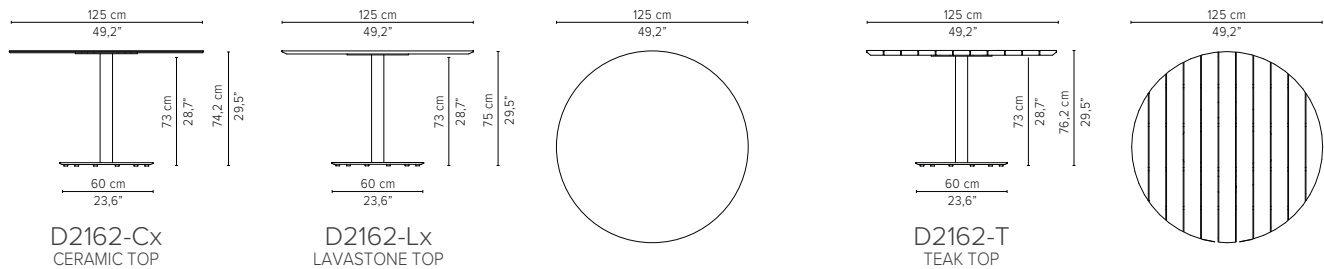

D2166-Lx
LAVASTONE TOP

D2166-T
TEAK TOP

Packaging bottom plate: 74x74x16cm - 0,09m³ - 34,75kg
 Packaging leg: 75x10x10cm - 0,01m³ - 4,45kg
 Packaging top plate: tbc
 Packaging ceramic top: tbc
 Packaging lavastone top: tbc
 Packaging teak top: tbc

Dia 90cm / 35,4"

D2160-Cx
CERAMIC TOP

D2160-Lx
LAVASTONE TOP

D2160-T
TEAK TOP

Packaging bottom plate: 74x74x16cm - 0,09m³ - 34,75kg
 Packaging leg: 75x10x10cm - 0,01m³ - 4,45kg
 Packaging top plate: tbc
 Packaging ceramic top: tbc
 Packaging lavastone top: tbc
 Packaging teak top: tbc

Dia 125cm / 49,2"

D2162-Cx
CERAMIC TOP

D2162-Lx
LAVASTONE TOP

D2162-T
TEAK TOP

Packaging bottom plate: 74x74x16cm - 0,09m³ - 34,75kg
 Packaging leg: 75x10x10cm - 0,01m³ - 4,45kg
 Packaging top plate: tbc
 Packaging ceramic top: tbc
 Packaging lavastone top: tbc
 Packaging teak top: tbc

* Appearances, measurements and weights may slightly differ from reality.

T-TABLE

DINING TABLES

H 75cm / 29,5"

TECHNICAL DRAWINGS

80x80cm / 31,5"x31,5"

D2169-Cx
CERAMIC TOP

D2169-Lx
LAVASTONE TOP