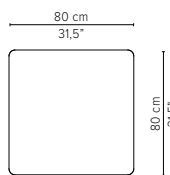

Dia 90cm / 35,4"

D2160-Cx
CERAMIC TOP

D2160-Lx
LAVASTONE TOP

D2160-T
TEAK TOP

Packaging bottom plate: 74x74x16cm - 0,09m³ - 34,75kg
 Packaging leg: 75x10x10cm - 0,01m³ - 4,45kg
 Packaging top plate: tbc
 Packaging ceramic top: tbc
 Packaging lavastone top: tbc
 Packaging teak top: tbc

Dia 125cm / 49,2"

D2162-Cx
CERAMIC TOP

D2162-Lx
LAVASTONE TOP

D2162-T
TEAK TOP

Packaging bottom plate: 74x74x16cm - 0,09m³ - 34,75kg
 Packaging leg: 75x10x10cm - 0,01m³ - 4,45kg
 Packaging top plate: tbc
 Packaging ceramic top: tbc
 Packaging lavastone top: tbc
 Packaging teak top: tbc

* Appearances, measurements and weights may slightly differ from reality.

T-TABLE

DINING TABLES

H 75cm / 29,5"

TECHNICAL DRAWINGS

80x80cm / 31,5"x31,5"

D2169-Cx
CERAMIC TOP

D2169-Lx
LAVASTONE TOP

D2169-T
TEAK TOP

Packaging bottom plate: 74x74x16cm - 0,09m³ - 34,75kg
Packaging leg: 75x10x10cm - 0,01m³ - 4,45kg
Packaging top plate: tbc
Packaging ceramic top: tbc
Packaging lavastone top: tbc
Packaging teak top: tbc