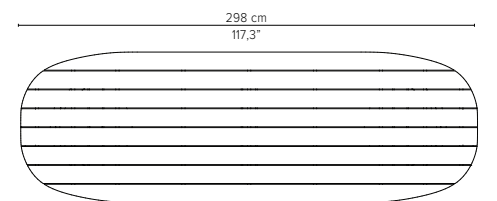

D2180-T
TEAK TOP

Packaging bottom plate: 74x74x16cm - 0,09m³ - 34,75kg
Packaging leg: 34x10x10cm - 0,01m³ - 2,05kg
Packaging top plate: tbc
Packaging ceramic top: tbc
Packaging lavastone top: tbc
Packaging teak top: tbc

* Appearances, measurements and weights may slightly differ from reality.