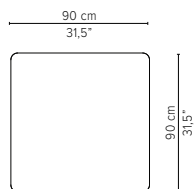

* Appearances, measurements and weights may slightly differ from reality.

T-TABLE

LOW DINING TABLES

H 67cm / 26,4"

TECHNICAL DRAWINGS

80x80cm / 31,5"x31,5"

D2171-Cx
CERAMIC TOP

D2171-Lx
LAVASTONE TOP

D2171-T
TEAK TOP

Packaging bottom plate: 74x74x16cm - 0,09m³ - 34,75kg
Packaging leg: 67x10x10cm - 0,01m³ - 4,05kg
Packaging top plate: tbc
Packaging ceramic top: tbc
Packaging lavastone top: tbc
Packaging teak top: tbc

90x90cm / 35,4"x35,4"

D2172-Cx
CERAMIC TOP

D2172-Lx
LAVASTONE TOP

D2172-T
TEAK TOP

Packaging bottom plate: 74x74x16cm - 0,09m³ - 34,75kg
Packaging leg: 67x10x10cm - 0,01m³ - 4,05kg
Packaging top plate: tbc
Packaging ceramic top: tbc
Packaging lavastone top: tbc
Packaging teak top: tbc

* Appearances, measurements and weights may slightly differ from reality.

T-TABLE

TECHNICAL DRAWINGS

LOW DINING TABLES

H 67cm / 26,4"

240x98cm / 94,5"x38,6"

D2177-Cx
CERAMIC TOP

D2177-T
TEAK TOP