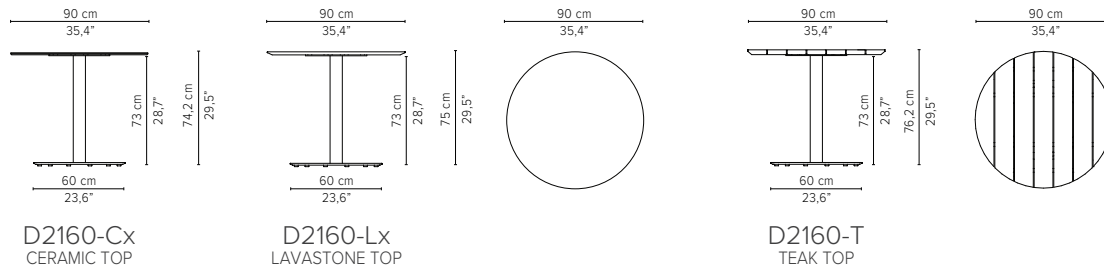

TABLE TOP CERAMIC

* this colour may possibly show subtle veins

T-TABLE

TECHNICAL DRAWINGS

DINING TABLES

H 75cm / 29,5"

Dia 80cm / 31,5"

D2166-Cx
CERAMIC TOP

D2166-Lx
LAVASTONE TOP

D2166-T
TEAK TOP

Packaging bottom plate: 74x74x16cm - 0,09m³ - 34,75kg
 Packaging leg: 75x10x10cm - 0,01m³ - 4,45kg
 Packaging top plate: tbc
 Packaging ceramic top: tbc
 Packaging lavastone top: tbc
 Packaging teak top: tbc

Dia 90cm / 35,4"

D2160-Cx
CERAMIC TOP

D2160-Lx
LAVASTONE TOP

D2160-T
TEAK TOP

Packaging bottom plate: 74x74x16cm - 0,09m³ - 34,75kg
 Packaging leg: 75x10x10cm - 0,01m³ - 4,45kg
 Packaging top plate: tbc
 Packaging ceramic top: tbc
 Packaging lavastone top: tbc
 Packaging teak top: tbc

* Appearances, measurements and weights may slightly differ from reality.

T-TABLE

DINING TABLES

H 75cm / 29,5"

TECHNICAL DRAWINGS

80x80cm / 31,5"x31,5"

D2169-Cx
CERAMIC TOP

D2169-Lx
LAVASTONE TOP