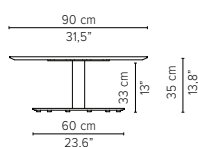

* Appearances, measurements and weights may slightly differ from reality.

T-TABLE

TECHNICAL DRAWINGS

COFFEE TABLES

H 35cm / 13,8"

80x80cm / 31,5"x31,5"

D2173-Cx
CERAMIC TOP

D2173-Lx
LAVASTONE TOP

D2173-T
TEAK TOP

Packaging bottom plate: 74x74x16cm - 0,09m³ - 34,75kg

Packaging leg: 34x10x10cm - 0,01m³ - 2,05kg

Packaging top plate: tbc

Packaging ceramic top: tbc

Packaging lavastone top: tbc

Packaging teak top: tbc

90x90cm / 35,4"x35,4"

D2174-Cx
CERAMIC TOP

D2174-Lx
LAVASTONE TOP

D2174-T
TEAK TOP

Packaging bottom plate: 74x74x16cm - 0,09m³ - 34,75kg

Packaging leg: 34x10x10cm - 0,01m³ - 2,05kg

Packaging top plate: tbc

Packaging ceramic top: tbc

Packaging lavastone top: tbc

Packaging teak top: tbc

* Appearances, measurements and weights may slightly differ from reality.

T-TABLE

TECHNICAL DRAWINGS

COFFEE TABLES

H 35cm / 13,8"

240x98cm / 94,5"x38,6"