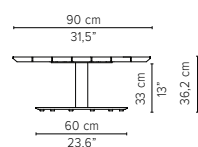

* Appearances, measurements and weights may slightly differ from reality.

T-TABLE

TECHNICAL DRAWINGS

COFFEE TABLES

H 35cm / 13,8"

80x80cm / 31,5"x31,5"

D2173-Cx
CERAMIC TOP

D2173-Lx
LAVASTONE TOP

D2173-T
TEAK TOP

Packaging bottom plate: 74x74x16cm - 0,09m³ - 34,75kg

Packaging leg: 34x10x10cm - 0,01m³ - 2,05kg

Packaging top plate: tbc

Packaging ceramic top: tbc

Packaging lavastone top: tbc

Packaging teak top: tbc

90x90cm / 35,4"x35,4"

D2174-Cx
CERAMIC TOP

D2174-Lx
LAVASTONE TOP

D2174-T
TEAK TOP

Packaging bottom plate: 74x74x16cm - 0,09m³ - 34,75kg

Packaging leg: 34x10x10cm - 0,01m³ - 2,05kg

Packaging top plate: tbc

Packaging ceramic top: tbc

Packaging lavastone top: tbc

Packaging teak top: tbc

* Appearances, measurements and weights may slightly differ from reality.

T-TABLE

TECHNICAL DRAWINGS

COFFEE TABLES

H 35cm / 13,8"

240x98cm / 94,5"x38,6"