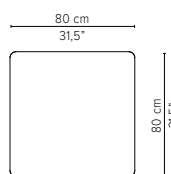

* Appearances, measurements and weights may slightly differ from reality.

T-TABLE

TECHNICAL DRAWINGS

COFFEE TABLES

H 35cm / 13,8"

Dia 80cm / 31,5"

D2168-Cx
CERAMIC TOP

D2168-Lx
LAVASTONE TOP

Dia 125cm / 49,2"

D2165-Cx
CERAMIC TOP

D2165-Lx
LAVASTONE TOP

D2165-T
TEAK TOP

Packaging bottom plate: 74x74x16cm - 0.09m³ - 34,75kg
 Packaging leg: 34x10x10cm - 0,01m³ - 2,05kg
 Packaging top plate: tbc
 Packaging ceramic top: tbc
 Packaging lavastone top: tbc
 Packaging teak top: tbc

* Appearances, measurements and weights may slightly differ from reality.

T-TABLE

TECHNICAL DRAWINGS

COFFEE TABLES

H 35cm / 13,8"

80x80cm / 31,5"x31,5"

D2173-Cx
CERAMIC TOP

D2173-Lx
LAVASTONE TOP

D2173-T
TEAK TOP

Packaging bottom plate: 74x74x16cm - 0,09m³ - 34,75kg

Packaging leg: 34x10x10cm - 0,01m³ - 2,05kg

Packaging top plate: tbc

Packaging ceramic top: tbc

Packaging lavastone top: tbc

Packaging teak top: tbc