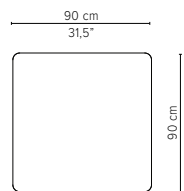

* Appearances, measurements and weights may slightly differ from reality.

T-TABLE

DINING TABLES

H 75cm / 29,5"

TECHNICAL DRAWINGS

80x80cm / 31,5"x31,5"

D2169-Cx
CERAMIC TOP

D2169-Lx
LAVASTONE TOP

D2169-T
TEAK TOP

Packaging bottom plate: 74x74x16cm - 0,09m³ - 34,75kg
Packaging leg: 75x10x10cm - 0,01m³ - 4,45kg
Packaging top plate: tbc
Packaging ceramic top: tbc
Packaging lavastone top: tbc
Packaging teak top: tbc

90x90cm / 35,4"x35,4"

D2170-Cx
CERAMIC TOP

D2170-Lx
LAVASTONE TOP

D2170-T
TEAK TOP

Packaging bottom plate: 74x74x16cm - 0,09m³ - 34,75kg
Packaging leg: 75x10x10cm - 0,01m³ - 4,45kg
Packaging top plate: tbc
Packaging ceramic top: tbc
Packaging lavastone top: tbc
Packaging teak top: tbc

* Appearances, measurements and weights may slightly differ from reality.

T-TABLE

TECHNICAL DRAWINGS

DINING TABLES

H 75cm / 29,5"

240x98cm / 94,5"x38,6"

D2175-Cx
CERAMIC TOP

D2175-T
TEAK TOP