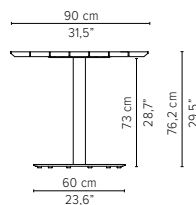

* Appearances, measurements and weights may slightly differ from reality.

T-TABLE

DINING TABLES

H 75cm / 29,5"

TECHNICAL DRAWINGS

80x80cm / 31,5"x31,5"

D2169-Cx
CERAMIC TOP

D2169-Lx
LAVASTONE TOP

D2169-T
TEAK TOP

Packaging bottom plate: 74x74x16cm - 0,09m³ - 34,75kg
Packaging leg: 75x10x10cm - 0,01m³ - 4,45kg
Packaging top plate: tbc
Packaging ceramic top: tbc
Packaging lavastone top: tbc
Packaging teak top: tbc

90x90cm / 35,4"x35,4"

D2170-Cx
CERAMIC TOP

D2170-Lx
LAVASTONE TOP

D2170-T
TEAK TOP

Packaging bottom plate: 74x74x16cm - 0,09m³ - 34,75kg
Packaging leg: 75x10x10cm - 0,01m³ - 4,45kg
Packaging top plate: tbc
Packaging ceramic top: tbc
Packaging lavastone top: tbc
Packaging teak top: tbc

* Appearances, measurements and weights may slightly differ from reality.

T-TABLE

TECHNICAL DRAWINGS

DINING TABLES

H 75cm / 29,5"

240x98cm / 94,5"x38,6"

D2175-Cx
CERAMIC TOP

D2175-T
TEAK TOP