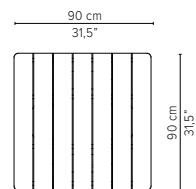

* Appearances, measurements and weights may slightly differ from reality.

T-TABLE

LOW DINING TABLES

H 67cm / 26,4"

TECHNICAL DRAWINGS

80x80cm / 31,5"x31,5"

D2171-Cx
CERAMIC TOP

D2171-Lx
LAVASTONE TOP

D2171-T
TEAK TOP

Packaging bottom plate: 74x74x16cm - 0,09m³ - 34,75kg
Packaging leg: 67x10x10cm - 0,01m³ - 4,05kg
Packaging top plate: tbc
Packaging ceramic top: tbc
Packaging lavastone top: tbc
Packaging teak top: tbc

90x90cm / 35,4"x35,4"

D2172-Cx
CERAMIC TOP

D2172-Lx
LAVASTONE TOP

D2172-T
TEAK TOP

Packaging bottom plate: 74x74x16cm - 0,09m³ - 34,75kg
Packaging leg: 67x10x10cm - 0,01m³ - 4,05kg
Packaging top plate: tbc
Packaging ceramic top: tbc
Packaging lavastone top: tbc
Packaging teak top: tbc

* Appearances, measurements and weights may slightly differ from reality.

T-TABLE

TECHNICAL DRAWINGS

LOW DINING TABLES

H 67cm / 26,4"

240x98cm / 94,5"x38,6"

D2177-Cx
CERAMIC TOP

D2177-T
TEAK TOP