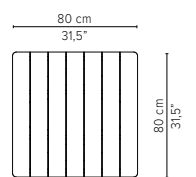

Dia 90cm / 35,4"

D2161-Cx
CERAMIC TOP

D2161-Lx
LAVASTONE TOP

D2161-T
TEAK TOP

Packaging bottom plate: 74x74x16cm - 0,09m³ - 34,75kg
 Packaging leg: 67x10x10cm - 0,01m³ - 4,05kg
 Packaging top plate: tbc
 Packaging ceramic top: tbc
 Packaging lavastone top: tbc
 Packaging teak top: tbc

Dia 125cm / 49,2"

D2163-Cx
CERAMIC TOP

D2163-Lx
LAVASTONE TOP

D2163-T
TEAK TOP

Packaging bottom plate: 74x74x16cm - 0,09m³ - 34,75kg
 Packaging leg: 67x10x10cm - 0,01m³ - 4,05kg
 Packaging top plate: tbc
 Packaging ceramic top: tbc
 Packaging lavastone top: tbc
 Packaging teak top: tbc

* Appearances, measurements and weights may slightly differ from reality.

T-TABLE

LOW DINING TABLES

H 67cm / 26,4"

TECHNICAL DRAWINGS

80x80cm / 31,5"x31,5"

D2171-Cx
CERAMIC TOP

D2171-Lx
LAVASTONE TOP

D2171-T
TEAK TOP

Packaging bottom plate: 74x74x16cm - 0,09m³ - 34,75kg
Packaging leg: 67x10x10cm - 0,01m³ - 4,05kg
Packaging top plate: tbc
Packaging ceramic top: tbc
Packaging lavastone top: tbc
Packaging teak top: tbc