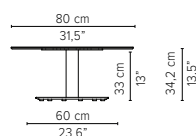

* Appearances, measurements and weights may slightly differ from reality.

T-TABLE

TECHNICAL DRAWINGS

COFFEE TABLES

H 35cm / 13,8"

Dia 80cm / 31,5"

D2168-Cx
CERAMIC TOP

D2168-Lx
LAVASTONE TOP

Dia 125cm / 49,2"

D2165-Cx
CERAMIC TOP

D2165-Lx
LAVASTONE TOP

D2165-T
TEAK TOP

Packaging bottom plate: 74x74x16cm - 0.09m³ - 34,75kg
 Packaging leg: 34x10x10cm - 0,01m³ - 2,05kg
 Packaging top plate: tbc
 Packaging ceramic top: tbc
 Packaging lavastone top: tbc
 Packaging teak top: tbc

* Appearances, measurements and weights may slightly differ from reality.

T-TABLE

TECHNICAL DRAWINGS

COFFEE TABLES

H 35cm / 13,8"

80x80cm / 31,5"x31,5"

D2173-Cx
CERAMIC TOP

D2173-Lx
LAVASTONE TOP

D2173-T
TEAK TOP

Packaging bottom plate: 74x74x16cm - 0,09m³ - 34,75kg

Packaging leg: 34x10x10cm - 0,01m³ - 2,05kg

Packaging top plate: tbc

Packaging ceramic top: tbc

Packaging lavastone top: tbc

Packaging teak top: tbc