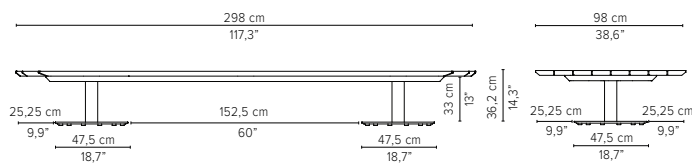

Packaging lavastone top: tbc

Packaging teak top: tbc

* Appearances, measurements and weights may slightly differ from reality.

T-TABLE

TECHNICAL DRAWINGS

COFFEE TABLES

H 35cm / 13,8"

240x98cm / 94,5"x38,6"

D2179-Cx
CERAMIC TOP

D2179-T
TEAK TOP

Packaging bottom plate: 74x74x16cm - 0,09m³ - 34,75kg
 Packaging leg: 34x10x10cm - 0,01m³ - 2,05kg
 Packaging top plate: tbc
 Packaging ceramic top: tbc
 Packaging lavastone top: tbc
 Packaging teak top: tbc

298x98cm / 117,3"x38,6"

D2180-Cx
CERAMIC TOP

D2180-T
TEAK TOP

Packaging bottom plate: 74x74x16cm - 0,09m³ - 34,75kg
 Packaging leg: 34x10x10cm - 0,01m³ - 2,05kg
 Packaging top plate: tbc
 Packaging ceramic top: tbc
 Packaging lavastone top: tbc
 Packaging teak top: tbc