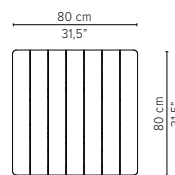

Dia 90cm / 35,4"

D2160-Cx
CERAMIC TOP

D2160-Lx
LAVASTONE TOP

D2160-T
TEAK TOP

Packaging bottom plate: 74x74x16cm - 0,09m³ - 34,75kg
 Packaging leg: 75x10x10cm - 0,01m³ - 4,45kg
 Packaging top plate: tbc
 Packaging ceramic top: tbc
 Packaging lavastone top: tbc
 Packaging teak top: tbc

Dia 125cm / 49,2"

D2162-Cx
CERAMIC TOP

D2162-Lx
LAVASTONE TOP

D2162-T
TEAK TOP

Packaging bottom plate: 74x74x16cm - 0,09m³ - 34,75kg
 Packaging leg: 75x10x10cm - 0,01m³ - 4,45kg
 Packaging top plate: tbc
 Packaging ceramic top: tbc
 Packaging lavastone top: tbc
 Packaging teak top: tbc

* Appearances, measurements and weights may slightly differ from reality.

T-TABLE

DINING TABLES

H 75cm / 29,5"

TECHNICAL DRAWINGS

80x80cm / 31,5"x31,5"

D2169-Cx
CERAMIC TOP

D2169-Lx
LAVASTONE TOP

D2169-T
TEAK TOP

Packaging bottom plate: 74x74x16cm - 0,09m³ - 34,75kg
Packaging leg: 75x10x10cm - 0,01m³ - 4,45kg
Packaging top plate: tbc
Packaging ceramic top: tbc
Packaging lavastone top: tbc
Packaging teak top: tbc