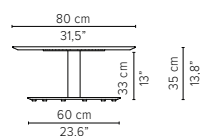

* Appearances, measurements and weights may slightly differ from reality.

T-TABLE

TECHNICAL DRAWINGS

COFFEE TABLES

H 35cm / 13,8"

Dia 80cm / 31,5"

D2168-Cx
CERAMIC TOP

D2168-Lx
LAVASTONE TOP

Dia 125cm / 49,2"

D2165-Cx
CERAMIC TOP

D2165-Lx
LAVASTONE TOP

D2165-T
TEAK TOP

Packaging bottom plate: 74x74x16cm - 0.09m³ - 34,75kg
 Packaging leg: 34x10x10cm - 0,01m³ - 2,05kg
 Packaging top plate: tbc
 Packaging ceramic top: tbc
 Packaging lavastone top: tbc
 Packaging teak top: tbc

* Appearances, measurements and weights may slightly differ from reality.

T-TABLE

TECHNICAL DRAWINGS

COFFEE TABLES

H 35cm / 13,8"

80x80cm / 31,5"x31,5"

D2173-Cx
CERAMIC TOP

D2173-Lx
LAVASTONE TOP

D2173-T
TEAK TOP

Packaging bottom plate: 74x74x16cm - 0,09m³ - 34,75kg

Packaging leg: 34x10x10cm - 0,01m³ - 2,05kg

Packaging top plate: tbc

Packaging ceramic top: tbc

Packaging lavastone top: tbc

Packaging teak top: tbc