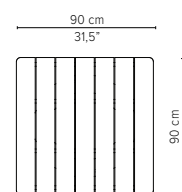

* Appearances, measurements and weights may slightly differ from reality.

T-TABLE

TECHNICAL DRAWINGS

COFFEE TABLES

H 35cm / 13,8"

80x80cm / 31,5"x31,5"

D2173-Cx
CERAMIC TOP

D2173-Lx
LAVASTONE TOP

D2173-T
TEAK TOP

Packaging bottom plate: 74x74x16cm - 0,09m³ - 34,75kg

Packaging leg: 34x10x10cm - 0,01m³ - 2,05kg

Packaging top plate: tbc

Packaging ceramic top: tbc

Packaging lavastone top: tbc

Packaging teak top: tbc

90x90cm / 35,4"x35,4"

D2174-Cx
CERAMIC TOP

D2174-Lx
LAVASTONE TOP

D2174-T
TEAK TOP

Packaging bottom plate: 74x74x16cm - 0,09m³ - 34,75kg

Packaging leg: 34x10x10cm - 0,01m³ - 2,05kg

Packaging top plate: tbc

Packaging ceramic top: tbc

Packaging lavastone top: tbc

Packaging teak top: tbc

* Appearances, measurements and weights may slightly differ from reality.

T-TABLE

TECHNICAL DRAWINGS

COFFEE TABLES

H 35cm / 13,8"

240x98cm / 94,5"x38,6"