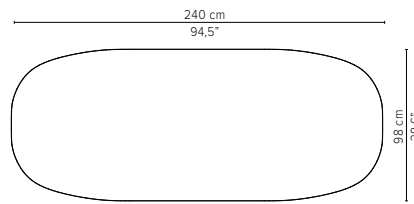

90x90cm / 35,4"x35,4"

D2174-Cx
CERAMIC TOP

D2174-Lx
LAVASTONE TOP

D2174-T
TEAK TOP

Packaging bottom plate: 74x74x16cm - 0,09m³ - 34,75kg

Packaging leg: 34x10x10cm - 0,01m³ - 2,05kg

Packaging top plate: tbc

Packaging ceramic top: tbc

Packaging lavastone top: tbc

Packaging teak top: tbc

* Appearances, measurements and weights may slightly differ from reality.

T-TABLE

TECHNICAL DRAWINGS

COFFEE TABLES

H 35cm / 13,8"

240x98cm / 94,5"x38,6"

D2179-Cx
CERAMIC TOP

D2179-T
TEAK TOP

Packaging bottom plate: 74x74x16cm - 0,09m³ - 34,75kg
 Packaging leg: 34x10x10cm - 0,01m³ - 2,05kg
 Packaging top plate: tbc
 Packaging ceramic top: tbc
 Packaging lavastone top: tbc
 Packaging teak top: tbc