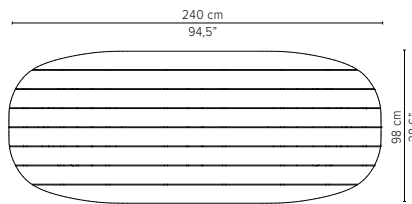

90x90cm / 35,4"x35,4"

D2172-Cx
CERAMIC TOP

D2172-Lx
LAVASTONE TOP

D2172-T
TEAK TOP

Packaging bottom plate: 74x74x16cm - 0,09m³ - 34,75kg
Packaging leg: 67x10x10cm - 0,01m³ - 4,05kg
Packaging top plate: tbc
Packaging ceramic top: tbc
Packaging lavastone top: tbc
Packaging teak top: tbc

* Appearances, measurements and weights may slightly differ from reality.

T-TABLE

TECHNICAL DRAWINGS

LOW DINING TABLES

H 67cm / 26,4"

240x98cm / 94,5"x38,6"

D2177-Cx
CERAMIC TOP

D2177-T
TEAK TOP

Packaging bottom plate: 74x74x16cm - 0,09m³ - 34,75kg
 Packaging leg: 67x10x10cm - 0,01m³ - 4,05kg
 Packaging top plate: tbc
 Packaging ceramic top: tbc
 Packaging lavastone top: tbc
 Packaging teak top: tbc

298x98cm / 117,3"x38,6"

D2178-Cx
CERAMIC TOP

D2178-T
TEAK TOP

Packaging bottom plate: 74x74x16cm - 0,09m³ - 34,75kg
 Packaging leg: 67x10x10cm - 0,01m³ - 4,05kg
 Packaging top plate: tbc
 Packaging ceramic top: tbc
 Packaging lavastone top: tbc
 Packaging teak top: tbc