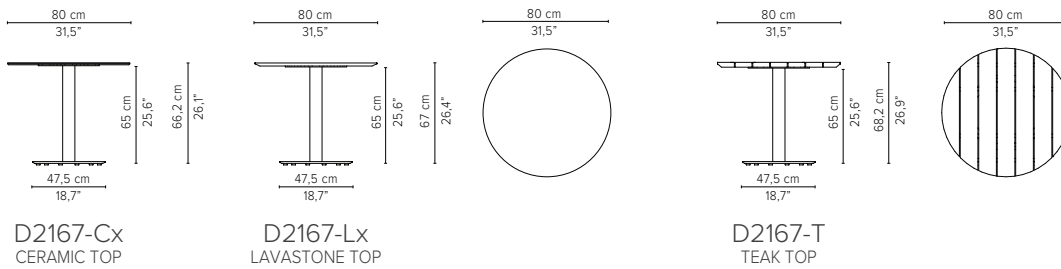

Packaging bottom plate: 74x74x16cm - 0,09m³ - 34,75kg
 Packaging leg: 75x10x10cm - 0,01m³ - 4,45kg
 Packaging top plate: tbc
 Packaging ceramic top: tbc
 Packaging lavastone top: tbc
 Packaging teak top: tbc

298x98cm / 117,3"x38,6"

D2176-Cx
CERAMIC TOP

D2176-T
TEAK TOP

Packaging bottom plate: 74x74x16cm - 0,09m³ - 34,75kg
 Packaging leg: 75x10x10cm - 0,01m³ - 4,45kg
 Packaging top plate: tbc
 Packaging ceramic top: tbc
 Packaging lavastone top: tbc
 Packaging teak top: tbc

* Appearances, measurements and weights may slightly differ from reality.

T-TABLE

TECHNICAL DRAWINGS

LOW DINING TABLES

H 67cm / 26,4"

Dia 80cm / 31,5"

D2167-Cx
CERAMIC TOP

D2167-Lx
LAVASTONE TOP

D2167-T
TEAK TOP

Packaging bottom plate: 74x74x16cm - 0,09m³ - 34,75kg
 Packaging leg: 67x10x10cm - 0,01m³ - 4,05kg
 Packaging top plate: tbc
 Packaging ceramic top: tbc
 Packaging lavastone top: tbc
 Packaging teak top: tbc