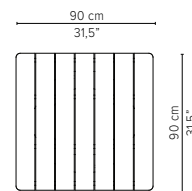

* Appearances, measurements and weights may slightly differ from reality.

T-TABLE

DINING TABLES

H 75cm / 29,5"

TECHNICAL DRAWINGS

80x80cm / 31,5"x31,5"

D2169-Cx
CERAMIC TOP

D2169-Lx
LAVASTONE TOP

D2169-T
TEAK TOP

Packaging bottom plate: 74x74x16cm - 0,09m³ - 34,75kg
Packaging leg: 75x10x10cm - 0,01m³ - 4,45kg
Packaging top plate: tbc
Packaging ceramic top: tbc
Packaging lavastone top: tbc
Packaging teak top: tbc

90x90cm / 35,4"x35,4"

D2170-Cx
CERAMIC TOP

D2170-Lx
LAVASTONE TOP

D2170-T
TEAK TOP

Packaging bottom plate: 74x74x16cm - 0,09m³ - 34,75kg
Packaging leg: 75x10x10cm - 0,01m³ - 4,45kg
Packaging top plate: tbc
Packaging ceramic top: tbc
Packaging lavastone top: tbc
Packaging teak top: tbc

* Appearances, measurements and weights may slightly differ from reality.

T-TABLE

TECHNICAL DRAWINGS

DINING TABLES

H 75cm / 29,5"

240x98cm / 94,5"x38,6"

D2175-Cx
CERAMIC TOP

D2175-T
TEAK TOP