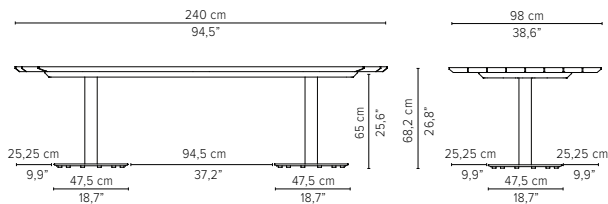

* Appearances, measurements and weights may slightly differ from reality.

T-TABLE

LOW DINING TABLES

H 67cm / 26,4"

TECHNICAL DRAWINGS

80x80cm / 31,5"x31,5"

D2171-Cx
CERAMIC TOP

D2171-Lx
LAVASTONE TOP

90x90cm / 35,4"x35,4"

D2172-Cx
CERAMIC TOP

D2172-Lx
LAVASTONE TOP

D2172-T
TEAK TOP

Packaging bottom plate: 74x74x16cm - 0,09m³ - 34,75kg
Packaging leg: 67x10x10cm - 0,01m³ - 4,05kg
Packaging top plate: tbc
Packaging ceramic top: tbc
Packaging lavastone top: tbc
Packaging teak top: tbc

* Appearances, measurements and weights may slightly differ from reality.

T-TABLE

TECHNICAL DRAWINGS

LOW DINING TABLES

H 67cm / 26,4"

240x98cm / 94,5"x38,6"

D2177-Cx
CERAMIC TOP

D2177-T
TEAK TOP

Packaging bottom plate: 74x74x16cm - 0,09m³ - 34,75kg
 Packaging leg: 67x10x10cm - 0,01m³ - 4,05kg
 Packaging top plate: tbc
 Packaging ceramic top: tbc
 Packaging lavastone top: tbc
 Packaging teak top: tbc