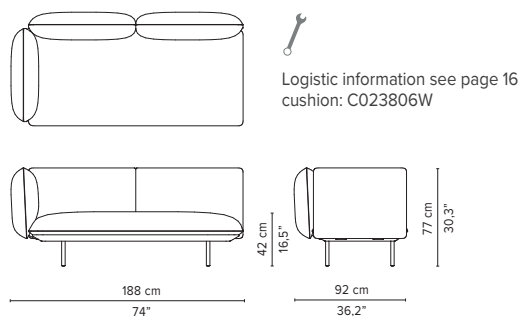

023806-x-y Right Corner arm high