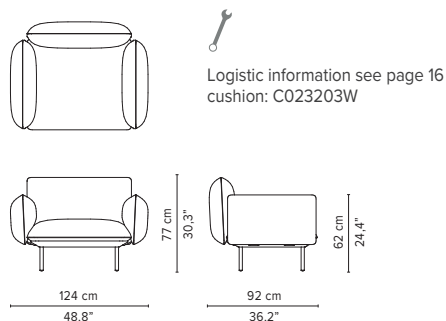

023203-x-y 1-seater arm low