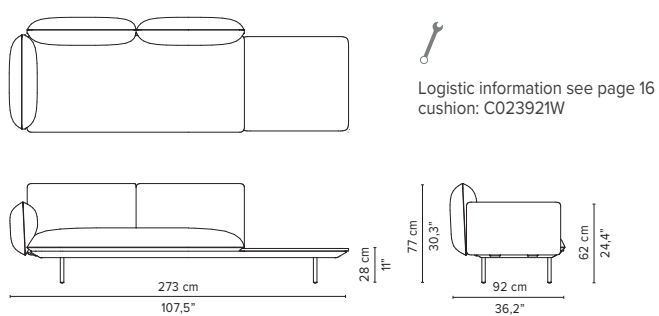

## REGULAR SEAT

TOTAL DEPTH 92 CM

023915-x-y Right corner arm high + pouf

023916-x-y Left corner arm high + pouf

023917-x-y Right corner arm low + pouf

023918-x-y Left corner arm low + pouf

023919-x-y-z Right corner arm high + table

023920-x-y-z Left corner arm high + table

023921-x-y-z Right corner arm low + table

023922-x-y-z Left corner arm low + table

\* Appearances, measurements and weights may slightly differ from reality.  
The cushions on the drawings are not included in the article.