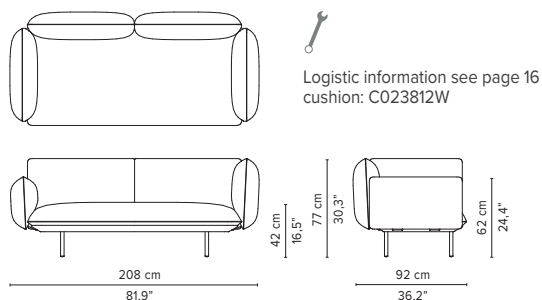

## 023811-x-y 2-seater arm low

\* Appearances, measurements and weights may slightly differ from reality.  
The cushions on the drawings are not included in the article.

# SENJA SOFA

TECHNICAL DRAWINGS

**REGULAR SEAT**  
TOTAL DEPTH 92 CM

023812-x-y 2-seater right arm low

023813-x-y 2-seater left arm low

023814-x-y Right corner arm high + pouf

023815-x-y Left corner arm high + pouf