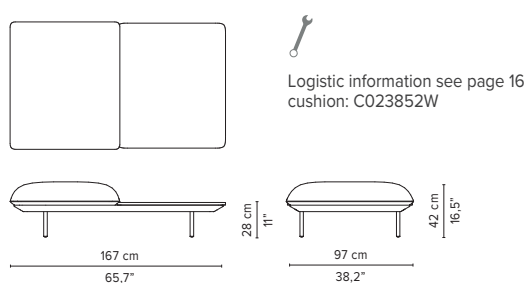

023852-x-y-z Pouf + table