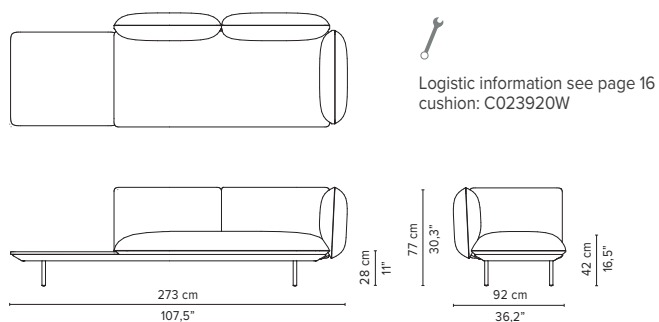

## REGULAR SEAT

TOTAL DEPTH 92 CM

023915-x-y Right corner arm high + pouf

023916-x-y Left corner arm high + pouf

023917-x-y Right corner arm low + pouf

023918-x-y Left corner arm low + pouf

023919-x-y-z Right corner arm high + table

023920-x-y-z Left corner arm high + table

023921-x-y-z Right corner arm low + table

023922-x-y-z Left corner arm low + table

\* Appearances, measurements and weights may slightly differ from reality.  
The cushions on the drawings are not included in the article.