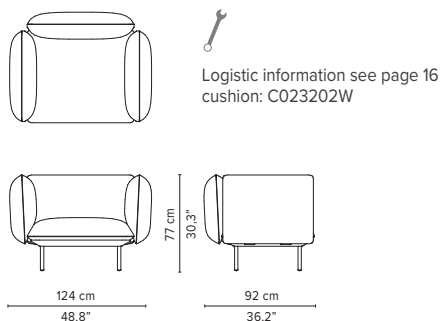

023202-x-y 1-seater arm high