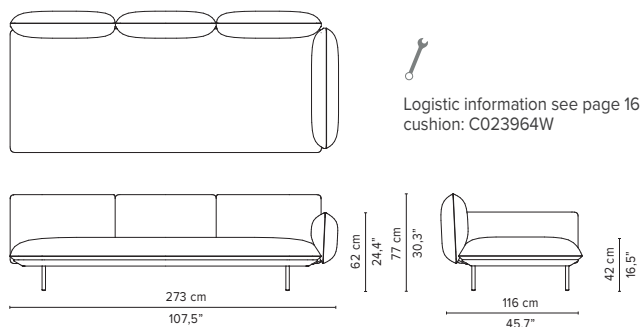

023964-x-y Left corner arm low