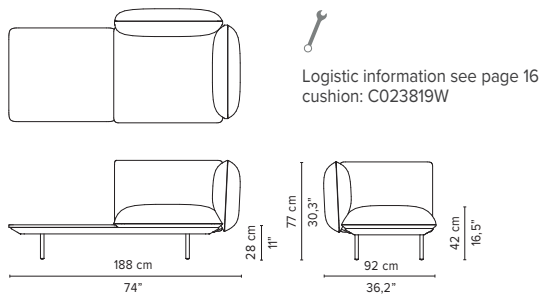

# SENJA SOFA

TECHNICAL DRAWINGS

**REGULAR SEAT**  
TOTAL DEPTH 92 CM

023812-x-y 2-seater right arm low

023813-x-y 2-seater left arm low

023814-x-y Right corner arm high + pouf

023815-x-y Left corner arm high + pouf

023816-x-y Right corner arm low + pouf

023817-x-y Left corner arm low + pouf

023818-x-y-z Right Corner arm high + table

023819-x-y-z Left Corner arm high + table

\* Appearances, measurements and weights may slightly differ from reality.  
The cushions on the drawings are not included in the article.

# SENJA SOFA

TECHNICAL DRAWINGS

**REGULAR SEAT**  
TOTAL DEPTH 92 CM

023820-x-y-z Right Corner arm low + table

023821-x-y-z Left Corner arm low + table

023901-x-y Triple pouf module

023902-x-y Triple module