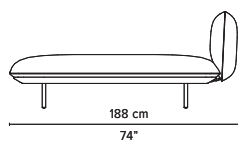

* Appearances, measurements and weights may slightly differ from reality.
The cushions on the drawings are not included in the article.