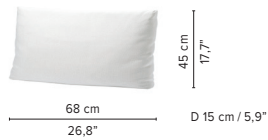

## TECHNICAL DRAWINGS

02387-x-z Console table

02381-x-z Side table

\* Height from the floor = 45 cm / 17.7"

02370S-x-z Table top regular

02370D-x-z Table top deep

C02300-xW Casual back cushion

\* Appearances, measurements and weights may slightly differ from reality.  
The cushions on the drawings are not included in the article.