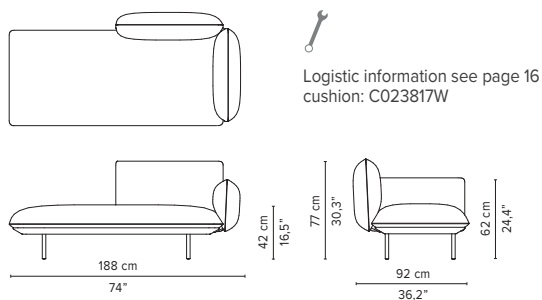

## 023811-x-y 2-seater arm low

\* Appearances, measurements and weights may slightly differ from reality.  
The cushions on the drawings are not included in the article.

# SENJA SOFA

TECHNICAL DRAWINGS

**REGULAR SEAT**  
TOTAL DEPTH 92 CM

023812-x-y 2-seater right arm low

023813-x-y 2-seater left arm low

023814-x-y Right corner arm high + pouf

023815-x-y Left corner arm high + pouf

023816-x-y Right corner arm low + pouf

023817-x-y Left corner arm low + pouf

023818-x-y-z Right Corner arm high + table

023819-x-y-z Left Corner arm high + table

\* Appearances, measurements and weights may slightly differ from reality.  
The cushions on the drawings are not included in the article.