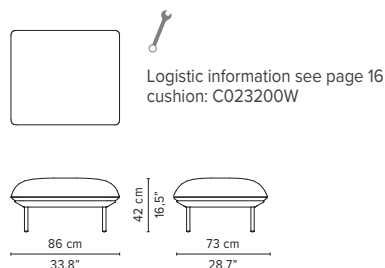

SENJA SOFA

TECHNICAL DRAWINGS

REGULAR SEAT

TOTAL DEPTH 92 CM

023200-x-y Pouf module