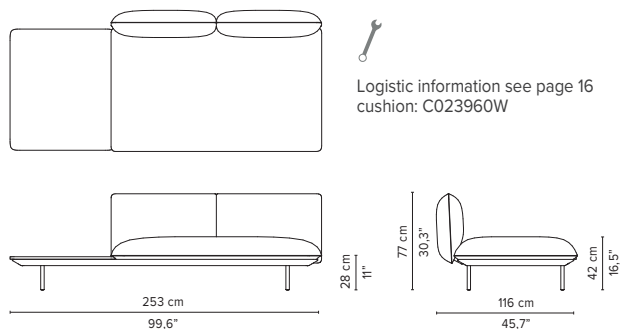

## 023958-x-y Left extension + pouf

\* Appearances, measurements and weights may slightly differ from reality.  
The cushions on the drawings are not included in the article.

# SENJA SOFA

TECHNICAL DRAWINGS

DEEP SEAT

TOTAL DEPTH 116 CM

023959-x-y-z Right extension + table

023960-x-y-z Left extension + table

023961-x-y Right corner arm high

023962-x-y Left corner arm high