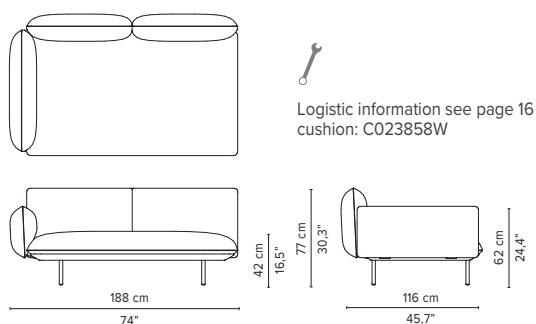

## 023855-x-y Double module

\* Appearances, measurements and weights may slightly differ from reality.  
The cushions on the drawings are not included in the article.

# SENJA SOFA

TECHNICAL DRAWINGS

**DEEP SEAT**  
TOTAL DEPTH 116 CM

023856-x-y Right Corner arm high

023857-x-y Left Corner arm high

023858-x-y Right Corner arm low

023859-x-y Left Corner arm low

023860-x-y 2-seater arm high

023861-x-y 2-seater arm low

023862-x-y 2-seater right arm low

023863-x-y 2-seater left arm low

\* Appearances, measurements and weights may slightly differ from reality.  
The cushions on the drawings are not included in the article.