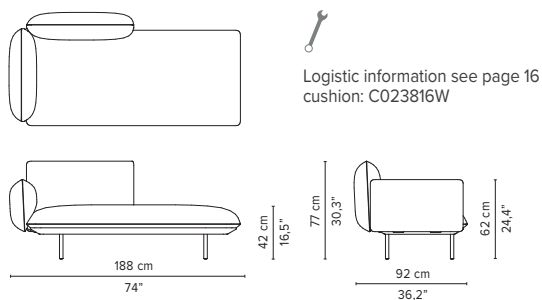

## 023811-x-y 2-seater arm low

\* Appearances, measurements and weights may slightly differ from reality.  
The cushions on the drawings are not included in the article.

# SENJA SOFA

TECHNICAL DRAWINGS

**REGULAR SEAT**  
TOTAL DEPTH 92 CM

023812-x-y 2-seater right arm low

023813-x-y 2-seater left arm low

023814-x-y Right corner arm high + pouf

023815-x-y Left corner arm high + pouf

023816-x-y Right corner arm low + pouf

023817-x-y Left corner arm low + pouf

023818-x-y-z Right Corner arm high + table

023819-x-y-z Left Corner arm high + table

\* Appearances, measurements and weights may slightly differ from reality.  
The cushions on the drawings are not included in the article.