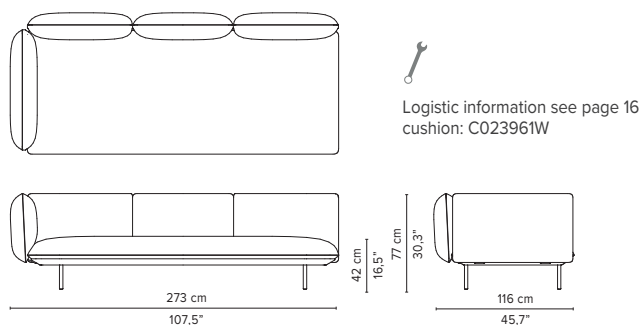

## 023958-x-y Left extension + pouf

\* Appearances, measurements and weights may slightly differ from reality.  
The cushions on the drawings are not included in the article.

# SENJA SOFA

TECHNICAL DRAWINGS

DEEP SEAT

TOTAL DEPTH 116 CM

023959-x-y-z Right extension + table

023960-x-y-z Left extension + table

023961-x-y Right corner arm high

023962-x-y Left corner arm high