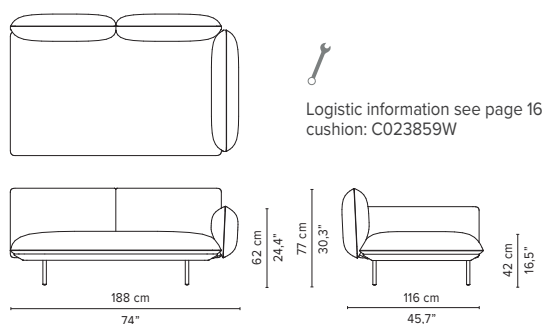

# SENJA SOFA

TECHNICAL DRAWINGS

**DEEP SEAT**  
TOTAL DEPTH 116 CM

023856-x-y Right Corner arm high

023857-x-y Left Corner arm high

023858-x-y Right Corner arm low

023859-x-y Left Corner arm low

023860-x-y 2-seater arm high

023861-x-y 2-seater arm low

023862-x-y 2-seater right arm low

023863-x-y 2-seater left arm low

\* Appearances, measurements and weights may slightly differ from reality.  
The cushions on the drawings are not included in the article.