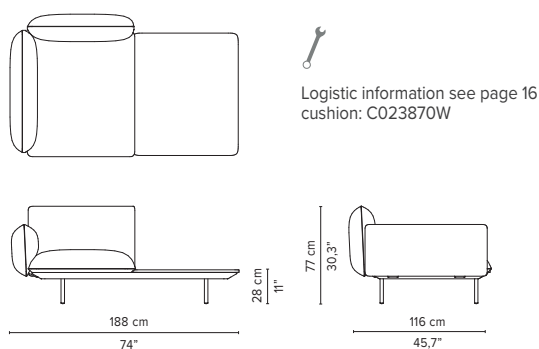

023861-x-y 2-seater arm low

023862-x-y 2-seater right arm low

023863-x-y 2-seater left arm low

\* Appearances, measurements and weights may slightly differ from reality.  
The cushions on the drawings are not included in the article.

# SENJA SOFA

TECHNICAL DRAWINGS

DEEP SEAT

TOTAL DEPTH 116 CM

023864-x-y Right Corner arm high + pouf

023865-x-y Left Corner arm high + pouf

023866-x-y Right Corner arm low + pouf

023867-x-y Left Corner arm low + pouf

023868-x-y-z Right Corner arm high + table

023869-x-y-z Left Corner arm high + table

023870-x-y-z Right Corner arm low + table

023871-x-y-z Left Corner arm low + table

\* Appearances, measurements and weights may slightly differ from reality.  
The cushions on the drawings are not included in the article.