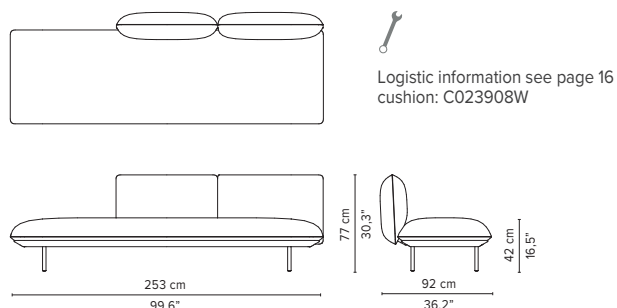

023903-x-y 3-seater arm high

023904-x-y 3-seater arm low

023905-x-y 3-seater right arm low

023906-x-y 3-seater left arm low

\* Appearances, measurements and weights may slightly differ from reality.  
The cushions on the drawings are not included in the article.

# SENJA SOFA

TECHNICAL DRAWINGS

**REGULAR SEAT**  
TOTAL DEPTH 92 CM

023907-x-y Right extension + pouf

023908-x-y Left extension + pouf

023909-x-y-z Right extension + table

023910-x-y-z Left extension + table