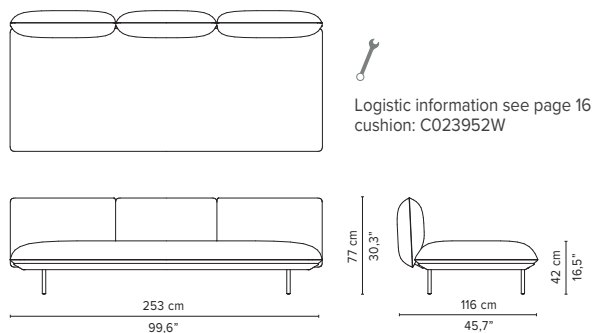

023952-x-y Triple module