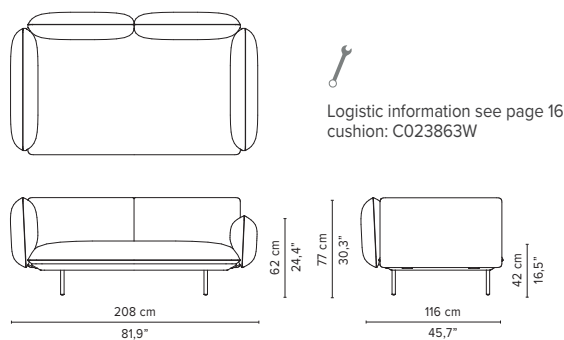

## 023855-x-y Double module

\* Appearances, measurements and weights may slightly differ from reality.  
The cushions on the drawings are not included in the article.

# SENJA SOFA

TECHNICAL DRAWINGS

**DEEP SEAT**  
TOTAL DEPTH 116 CM

023856-x-y Right Corner arm high

023857-x-y Left Corner arm high

023858-x-y Right Corner arm low

023859-x-y Left Corner arm low

023860-x-y 2-seater arm high

023861-x-y 2-seater arm low

023862-x-y 2-seater right arm low

023863-x-y 2-seater left arm low

\* Appearances, measurements and weights may slightly differ from reality.  
The cushions on the drawings are not included in the article.