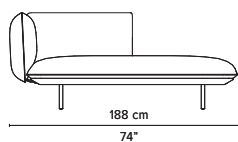

SENJA SOFA

TECHNICAL DRAWINGS

DEEP SEAT

TOTAL DEPTH 116 CM

023301-x-y Meridienne left arm high

Logistic information see page 16
cushion: C023301W

023302-x-y Meridienne left arm low

Logistic information see page 16
cushion: C023302W

023401-x-y Meridienne right arm high

Logistic information see page 16
cushion: C023401W

023402-x-y Meridienne right arm low

Logistic information see page 16
cushion: C023402W

023403-x-y Meridienne Daybed

Logistic information see page 16
cushion: C023403W

* Appearances, measurements and weights may slightly differ from reality.
The cushions on the drawings are not included in the article.