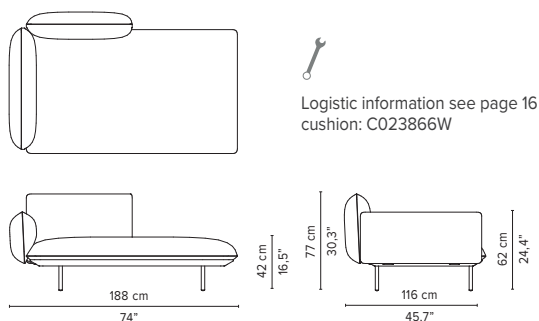

023861-x-y 2-seater arm low

023862-x-y 2-seater right arm low

023863-x-y 2-seater left arm low

\* Appearances, measurements and weights may slightly differ from reality.  
The cushions on the drawings are not included in the article.

# SENJA SOFA

TECHNICAL DRAWINGS

DEEP SEAT

TOTAL DEPTH 116 CM

023864-x-y Right Corner arm high + pouf

023865-x-y Left Corner arm high + pouf

023866-x-y Right Corner arm low + pouf

023867-x-y Left Corner arm low + pouf

023868-x-y-z Right Corner arm high + table

023869-x-y-z Left Corner arm high + table

023870-x-y-z Right Corner arm low + table

023871-x-y-z Left Corner arm low + table

\* Appearances, measurements and weights may slightly differ from reality.  
The cushions on the drawings are not included in the article.