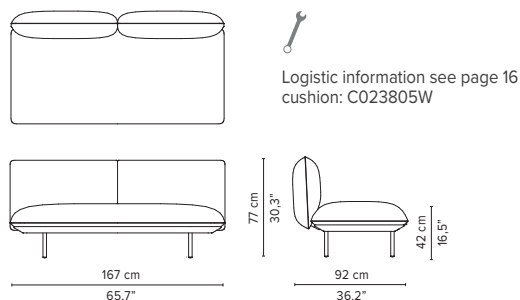

SENJA SOFA

TECHNICAL DRAWINGS

REGULAR SEAT
TOTAL DEPTH 92 CM

023805-x-y Double module