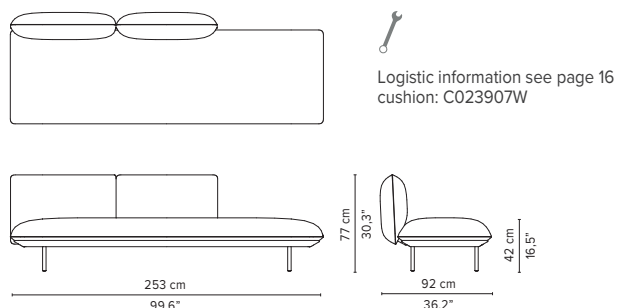

# SENJA SOFA

TECHNICAL DRAWINGS

**REGULAR SEAT**  
TOTAL DEPTH 92 CM

023820-x-y-z Right Corner arm low + table

023821-x-y-z Left Corner arm low + table

023901-x-y Triple pouf module

023902-x-y Triple module

023903-x-y 3-seater arm high

023904-x-y 3-seater arm low

023905-x-y 3-seater right arm low

023906-x-y 3-seater left arm low

\* Appearances, measurements and weights may slightly differ from reality.  
The cushions on the drawings are not included in the article.

# SENJA SOFA

TECHNICAL DRAWINGS

**REGULAR SEAT**  
TOTAL DEPTH 92 CM

023907-x-y Right extension + pouf

023908-x-y Left extension + pouf

023909-x-y-z Right extension + table

023910-x-y-z Left extension + table