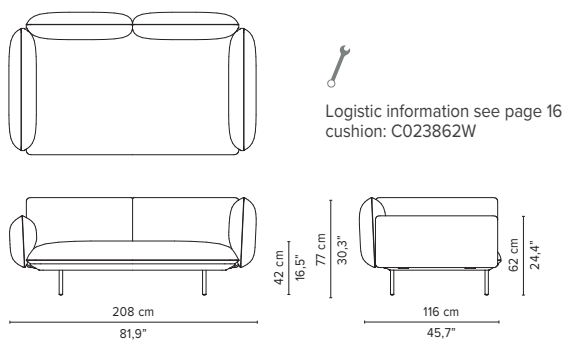

## 023855-x-y Double module

\* Appearances, measurements and weights may slightly differ from reality.  
The cushions on the drawings are not included in the article.

# SENJA SOFA

TECHNICAL DRAWINGS

**DEEP SEAT**  
TOTAL DEPTH 116 CM

023856-x-y Right Corner arm high

023857-x-y Left Corner arm high

023858-x-y Right Corner arm low

023859-x-y Left Corner arm low

023860-x-y 2-seater arm high

023861-x-y 2-seater arm low

023862-x-y 2-seater right arm low

023863-x-y 2-seater left arm low

\* Appearances, measurements and weights may slightly differ from reality.  
The cushions on the drawings are not included in the article.