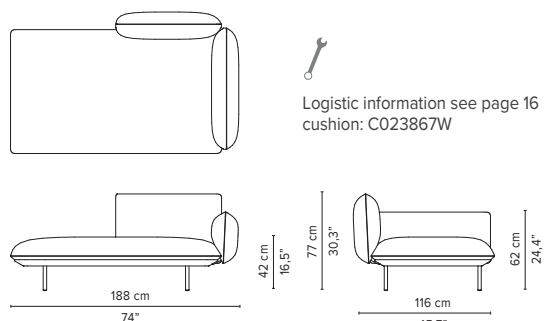

023861-x-y 2-seater arm low

023862-x-y 2-seater right arm low

023863-x-y 2-seater left arm low

\* Appearances, measurements and weights may slightly differ from reality.  
The cushions on the drawings are not included in the article.

# SENJA SOFA

TECHNICAL DRAWINGS

DEEP SEAT

TOTAL DEPTH 116 CM

023864-x-y Right Corner arm high + pouf

023865-x-y Left Corner arm high + pouf

023866-x-y Right Corner arm low + pouf

023867-x-y Left Corner arm low + pouf

023868-x-y-z Right Corner arm high + table

023869-x-y-z Left Corner arm high + table

023870-x-y-z Right Corner arm low + table

023871-x-y-z Left Corner arm low + table

\* Appearances, measurements and weights may slightly differ from reality.  
The cushions on the drawings are not included in the article.