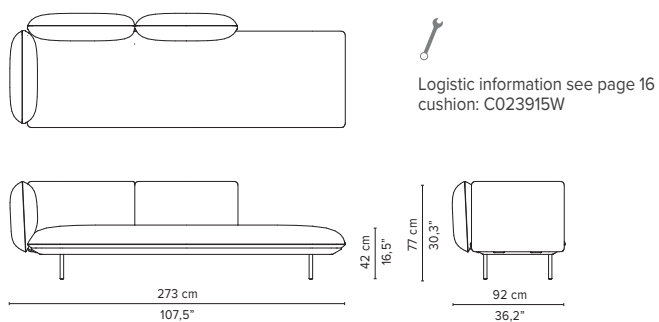

SENJA SOFA

TECHNICAL DRAWINGS

REGULAR SEAT

TOTAL DEPTH 92 CM

023915-x-y Right corner arm high + pouf