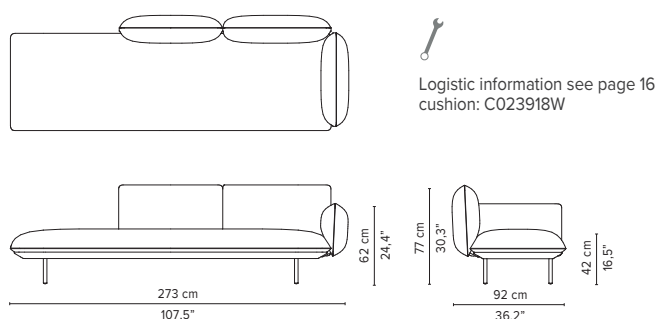

## REGULAR SEAT

TOTAL DEPTH 92 CM

023915-x-y Right corner arm high + pouf

023916-x-y Left corner arm high + pouf

023917-x-y Right corner arm low + pouf

023918-x-y Left corner arm low + pouf

023919-x-y-z Right corner arm high + table

023920-x-y-z Left corner arm high + table

023921-x-y-z Right corner arm low + table

023922-x-y-z Left corner arm low + table

\* Appearances, measurements and weights may slightly differ from reality.  
The cushions on the drawings are not included in the article.