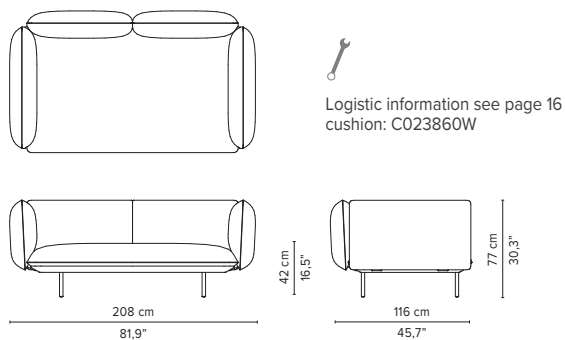

# SENJA SOFA

TECHNICAL DRAWINGS

**DEEP SEAT**  
TOTAL DEPTH 116 CM

023856-x-y Right Corner arm high

023857-x-y Left Corner arm high

023858-x-y Right Corner arm low

023859-x-y Left Corner arm low

023860-x-y 2-seater arm high

023861-x-y 2-seater arm low

023862-x-y 2-seater right arm low

023863-x-y 2-seater left arm low

\* Appearances, measurements and weights may slightly differ from reality.  
The cushions on the drawings are not included in the article.