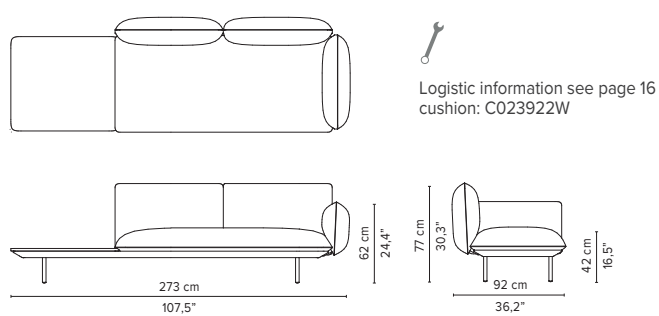

## REGULAR SEAT

TOTAL DEPTH 92 CM

023915-x-y Right corner arm high + pouf

023916-x-y Left corner arm high + pouf

023917-x-y Right corner arm low + pouf

023918-x-y Left corner arm low + pouf

023919-x-y-z Right corner arm high + table

023920-x-y-z Left corner arm high + table

023921-x-y-z Right corner arm low + table

023922-x-y-z Left corner arm low + table

\* Appearances, measurements and weights may slightly differ from reality.  
The cushions on the drawings are not included in the article.