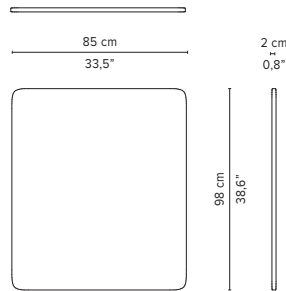

## TECHNICAL DRAWINGS

02387-x-z Console table

02381-x-z Side table

\* Height from the floor = 45 cm / 17.7"

02370S-x-z Table top regular

02370D-x-z Table top deep

C02300-xW Casual back cushion

\* Appearances, measurements and weights may slightly differ from reality.  
The cushions on the drawings are not included in the article.