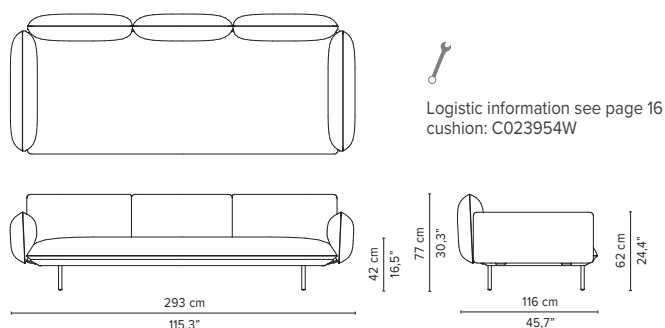

023954-x-y 3-seater arm low