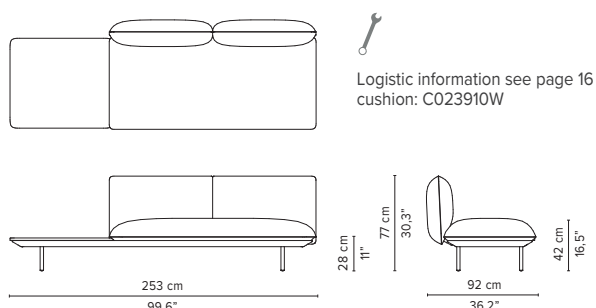

023903-x-y 3-seater arm high

023904-x-y 3-seater arm low

023905-x-y 3-seater right arm low

023906-x-y 3-seater left arm low

\* Appearances, measurements and weights may slightly differ from reality.  
The cushions on the drawings are not included in the article.

# SENJA SOFA

TECHNICAL DRAWINGS

**REGULAR SEAT**  
TOTAL DEPTH 92 CM

023907-x-y Right extension + pouf

023908-x-y Left extension + pouf

023909-x-y-z Right extension + table

023910-x-y-z Left extension + table