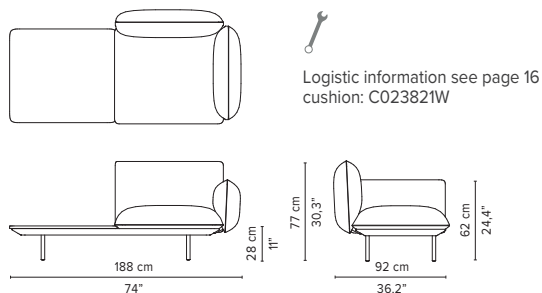

023816-x-y Right corner arm low + pouf

023817-x-y Left corner arm low + pouf

023818-x-y-z Right Corner arm high + table

023819-x-y-z Left Corner arm high + table

\* Appearances, measurements and weights may slightly differ from reality.  
The cushions on the drawings are not included in the article.

# SENJA SOFA

TECHNICAL DRAWINGS

**REGULAR SEAT**  
TOTAL DEPTH 92 CM

023820-x-y-z Right Corner arm low + table

023821-x-y-z Left Corner arm low + table

023901-x-y Triple pouf module

023902-x-y Triple module

023903-x-y 3-seater arm high

023904-x-y 3-seater arm low

023905-x-y 3-seater right arm low

023906-x-y 3-seater left arm low

\* Appearances, measurements and weights may slightly differ from reality.  
The cushions on the drawings are not included in the article.