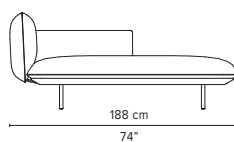

SENJA SOFA

TECHNICAL DRAWINGS

DEEP SEAT

TOTAL DEPTH 116 CM

023301-x-y Meridienne left arm high

Logistic information see page 16
cushion: C023301W

023302-x-y Meridienne left arm low

Logistic information see page 16
cushion: C023302W

023401-x-y Meridienne right arm high

Logistic information see page 16
cushion: C023401W

023402-x-y Meridienne right arm low

Logistic information see page 16
cushion: C023402W

023403-x-y Meridienne Daybed

Logistic information see page 16
cushion: C023403W

* Appearances, measurements and weights may slightly differ from reality.
The cushions on the drawings are not included in the article.