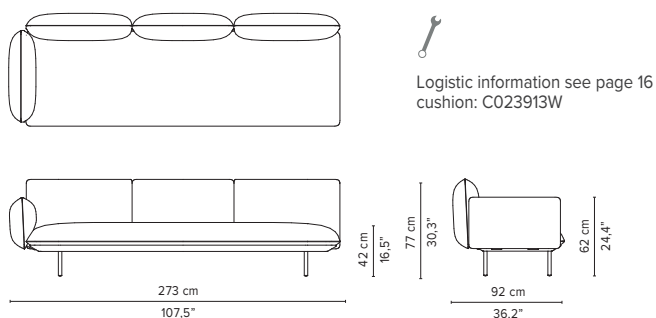

023913-x-y Right corner arm low