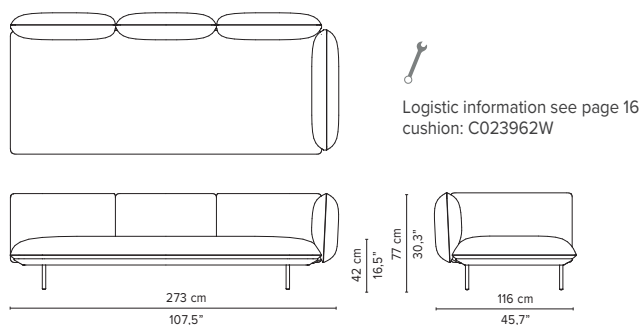

## 023958-x-y Left extension + pouf

\* Appearances, measurements and weights may slightly differ from reality.  
The cushions on the drawings are not included in the article.

# SENJA SOFA

TECHNICAL DRAWINGS

DEEP SEAT

TOTAL DEPTH 116 CM

023959-x-y-z Right extension + table

023960-x-y-z Left extension + table

023961-x-y Right corner arm high

023962-x-y Left corner arm high