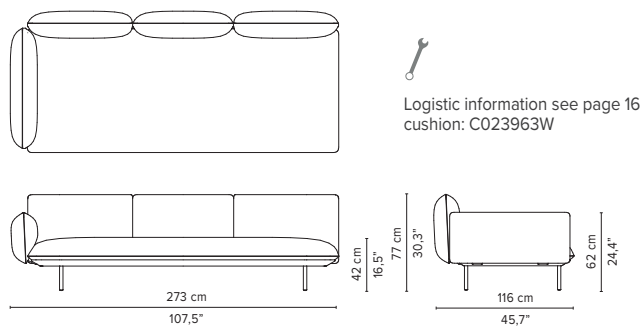

023963-x-y Right corner arm low