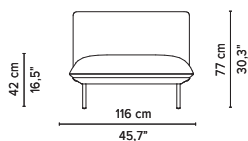

* Appearances, measurements and weights may slightly differ from reality.
The cushions on the drawings are not included in the article.