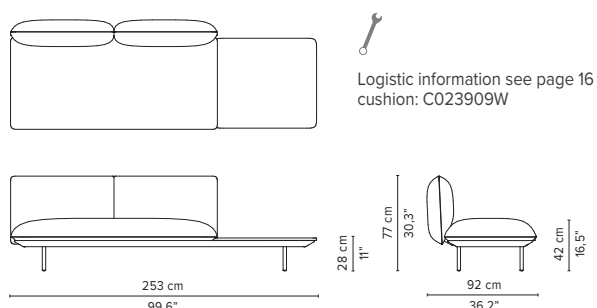

023903-x-y 3-seater arm high

023904-x-y 3-seater arm low

023905-x-y 3-seater right arm low

023906-x-y 3-seater left arm low

\* Appearances, measurements and weights may slightly differ from reality.  
The cushions on the drawings are not included in the article.

# SENJA SOFA

TECHNICAL DRAWINGS

**REGULAR SEAT**  
TOTAL DEPTH 92 CM

023907-x-y Right extension + pouf

023908-x-y Left extension + pouf

023909-x-y-z Right extension + table

023910-x-y-z Left extension + table

023911-x-y Right corner arm high

023912-x-y Left corner arm high

023913-x-y Right corner arm low

023914-x-y Left corner arm low

\* Appearances, measurements and weights may slightly differ from reality.  
The cushions on the drawings are not included in the article.