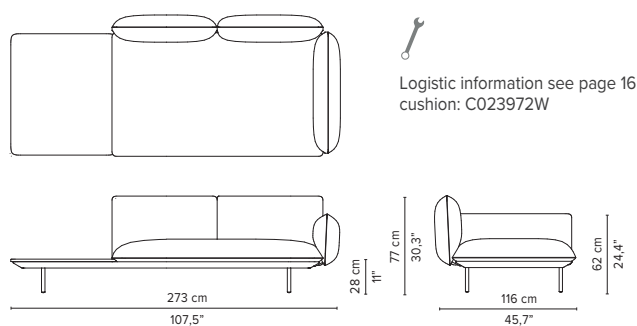

023972-x-y-z Left corner arm low + table

* Appearances, measurements and weights may slightly differ from reality.
The cushions on the drawings are not included in the article.