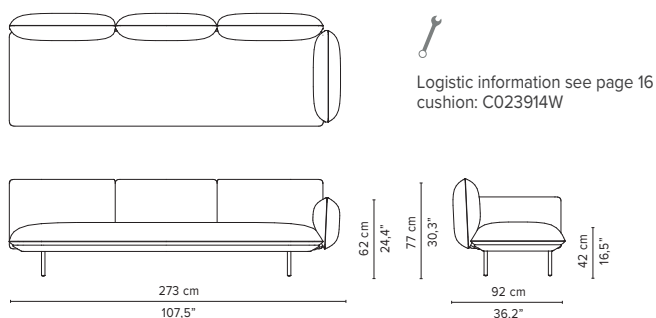

# SENJA SOFA

TECHNICAL DRAWINGS

**REGULAR SEAT**  
TOTAL DEPTH 92 CM

023907-x-y Right extension + pouf

023908-x-y Left extension + pouf

023909-x-y-z Right extension + table

023910-x-y-z Left extension + table

023911-x-y Right corner arm high

023912-x-y Left corner arm high

023913-x-y Right corner arm low

023914-x-y Left corner arm low

\* Appearances, measurements and weights may slightly differ from reality.  
The cushions on the drawings are not included in the article.