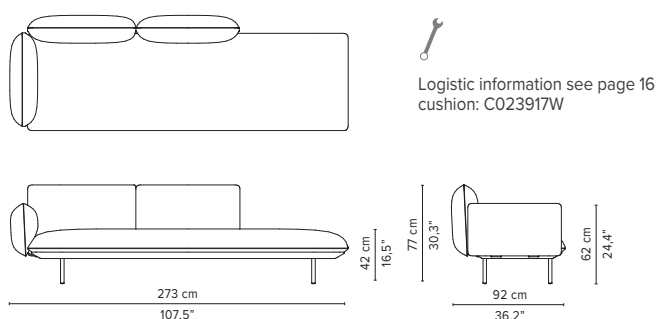

## REGULAR SEAT

TOTAL DEPTH 92 CM

023915-x-y Right corner arm high + pouf

023916-x-y Left corner arm high + pouf

023917-x-y Right corner arm low + pouf

023918-x-y Left corner arm low + pouf

023919-x-y-z Right corner arm high + table

023920-x-y-z Left corner arm high + table

023921-x-y-z Right corner arm low + table

023922-x-y-z Left corner arm low + table

\* Appearances, measurements and weights may slightly differ from reality.  
The cushions on the drawings are not included in the article.