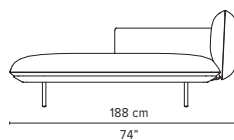

SENJA SOFA

TECHNICAL DRAWINGS

DEEP SEAT

TOTAL DEPTH 116 CM

023301-x-y Meridienne left arm high

Logistic information see page 16
cushion: C023301W

023302-x-y Meridienne left arm low

Logistic information see page 16
cushion: C023302W

023401-x-y Meridienne right arm high

Logistic information see page 16
cushion: C023401W

023402-x-y Meridienne right arm low

Logistic information see page 16
cushion: C023402W

023403-x-y Meridienne Daybed

Logistic information see page 16
cushion: C023403W

* Appearances, measurements and weights may slightly differ from reality.
The cushions on the drawings are not included in the article.