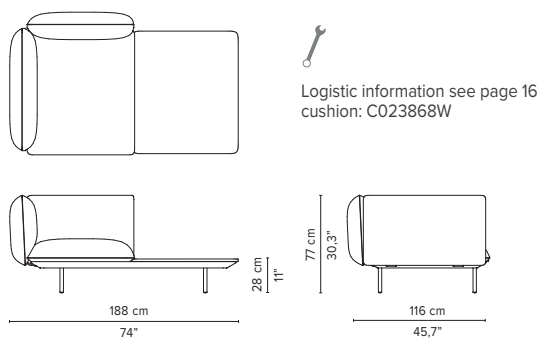

023861-x-y 2-seater arm low

023862-x-y 2-seater right arm low

023863-x-y 2-seater left arm low

\* Appearances, measurements and weights may slightly differ from reality.  
The cushions on the drawings are not included in the article.

# SENJA SOFA

TECHNICAL DRAWINGS

DEEP SEAT

TOTAL DEPTH 116 CM

023864-x-y Right Corner arm high + pouf

023865-x-y Left Corner arm high + pouf

023866-x-y Right Corner arm low + pouf

023867-x-y Left Corner arm low + pouf

023868-x-y-z Right Corner arm high + table

023869-x-y-z Left Corner arm high + table

023870-x-y-z Right Corner arm low + table

023871-x-y-z Left Corner arm low + table

\* Appearances, measurements and weights may slightly differ from reality.  
The cushions on the drawings are not included in the article.