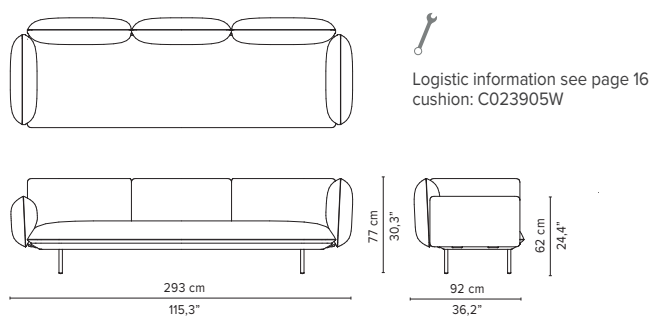

023816-x-y Right corner arm low + pouf

023817-x-y Left corner arm low + pouf

023818-x-y-z Right Corner arm high + table

023819-x-y-z Left Corner arm high + table

\* Appearances, measurements and weights may slightly differ from reality.  
The cushions on the drawings are not included in the article.

# SENJA SOFA

TECHNICAL DRAWINGS

**REGULAR SEAT**  
TOTAL DEPTH 92 CM

023820-x-y-z Right Corner arm low + table

023821-x-y-z Left Corner arm low + table

023901-x-y Triple pouf module

023902-x-y Triple module

023903-x-y 3-seater arm high

023904-x-y 3-seater arm low

023905-x-y 3-seater right arm low

023906-x-y 3-seater left arm low

\* Appearances, measurements and weights may slightly differ from reality.  
The cushions on the drawings are not included in the article.