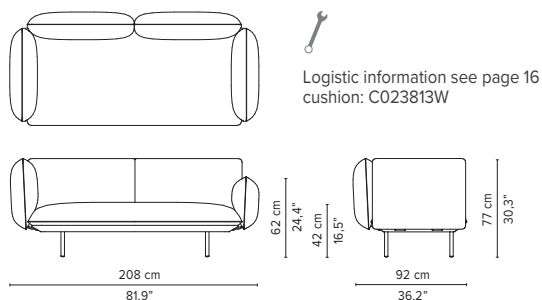

## 023811-x-y 2-seater arm low

\* Appearances, measurements and weights may slightly differ from reality.  
The cushions on the drawings are not included in the article.

# SENJA SOFA

TECHNICAL DRAWINGS

**REGULAR SEAT**  
TOTAL DEPTH 92 CM

023812-x-y 2-seater right arm low

023813-x-y 2-seater left arm low

023814-x-y Right corner arm high + pouf

023815-x-y Left corner arm high + pouf

023816-x-y Right corner arm low + pouf

023817-x-y Left corner arm low + pouf

023818-x-y-z Right Corner arm high + table

023819-x-y-z Left Corner arm high + table

\* Appearances, measurements and weights may slightly differ from reality.  
The cushions on the drawings are not included in the article.