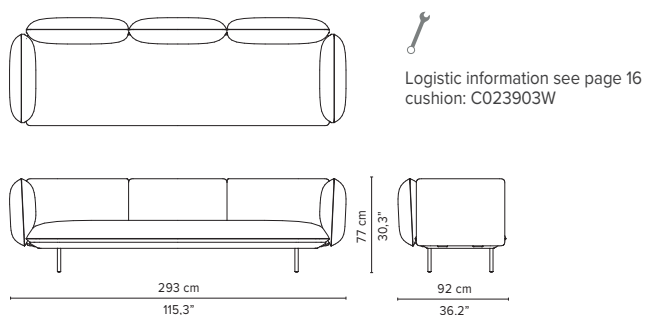

023816-x-y Right corner arm low + pouf

023817-x-y Left corner arm low + pouf

023818-x-y-z Right Corner arm high + table

023819-x-y-z Left Corner arm high + table

\* Appearances, measurements and weights may slightly differ from reality.  
The cushions on the drawings are not included in the article.

# SENJA SOFA

TECHNICAL DRAWINGS

**REGULAR SEAT**  
TOTAL DEPTH 92 CM

023820-x-y-z Right Corner arm low + table

023821-x-y-z Left Corner arm low + table

023901-x-y Triple pouf module

023902-x-y Triple module

023903-x-y 3-seater arm high

023904-x-y 3-seater arm low

023905-x-y 3-seater right arm low

023906-x-y 3-seater left arm low

\* Appearances, measurements and weights may slightly differ from reality.  
The cushions on the drawings are not included in the article.