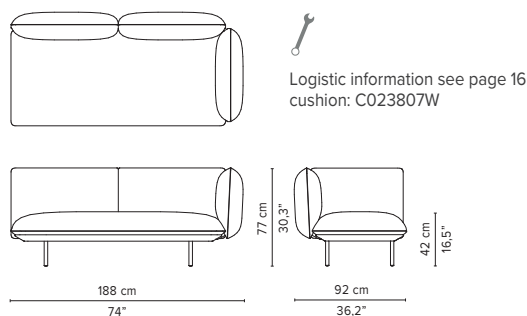

023807-x-y Left Corner arm high