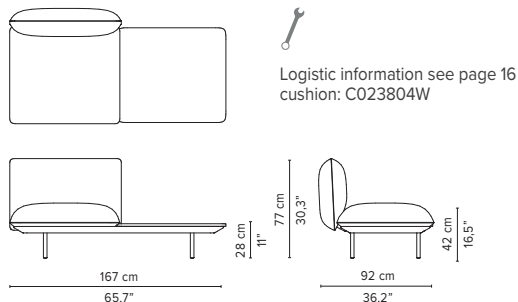

023804-x-y-z Single module + table

* Appearances, measurements and weights may slightly differ from reality.
The cushions on the drawings are not included in the article.