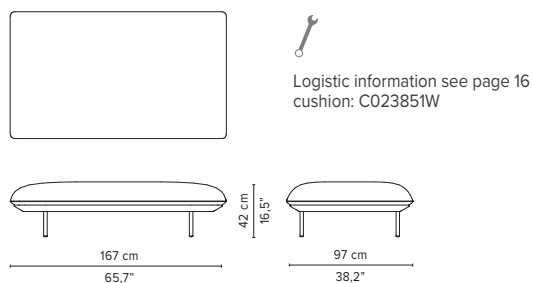

023851-x-y Double pouf module