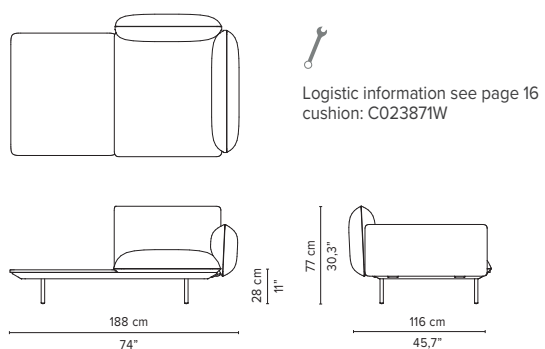

# SENJA SOFA

TECHNICAL DRAWINGS

DEEP SEAT

TOTAL DEPTH 116 CM

023864-x-y Right Corner arm high + pouf

023865-x-y Left Corner arm high + pouf

023866-x-y Right Corner arm low + pouf

023867-x-y Left Corner arm low + pouf

023868-x-y-z Right Corner arm high + table

023869-x-y-z Left Corner arm high + table

023870-x-y-z Right Corner arm low + table

023871-x-y-z Left Corner arm low + table

\* Appearances, measurements and weights may slightly differ from reality.  
The cushions on the drawings are not included in the article.