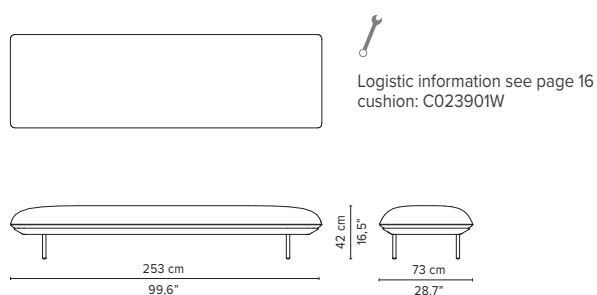

023816-x-y Right corner arm low + pouf

023817-x-y Left corner arm low + pouf

023818-x-y-z Right Corner arm high + table

023819-x-y-z Left Corner arm high + table

\* Appearances, measurements and weights may slightly differ from reality.  
The cushions on the drawings are not included in the article.

# SENJA SOFA

TECHNICAL DRAWINGS

**REGULAR SEAT**  
TOTAL DEPTH 92 CM

023820-x-y-z Right Corner arm low + table

023821-x-y-z Left Corner arm low + table

023901-x-y Triple pouf module

023902-x-y Triple module

023903-x-y 3-seater arm high

023904-x-y 3-seater arm low

023905-x-y 3-seater right arm low

023906-x-y 3-seater left arm low

\* Appearances, measurements and weights may slightly differ from reality.  
The cushions on the drawings are not included in the article.