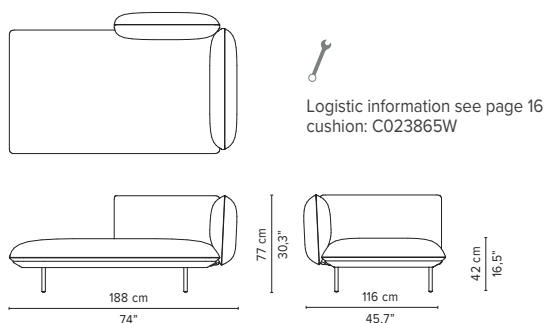

023861-x-y 2-seater arm low

023862-x-y 2-seater right arm low

023863-x-y 2-seater left arm low

\* Appearances, measurements and weights may slightly differ from reality.  
The cushions on the drawings are not included in the article.

# SENJA SOFA

TECHNICAL DRAWINGS

DEEP SEAT

TOTAL DEPTH 116 CM

023864-x-y Right Corner arm high + pouf

023865-x-y Left Corner arm high + pouf

023866-x-y Right Corner arm low + pouf

023867-x-y Left Corner arm low + pouf

023868-x-y-z Right Corner arm high + table

023869-x-y-z Left Corner arm high + table

023870-x-y-z Right Corner arm low + table

023871-x-y-z Left Corner arm low + table

\* Appearances, measurements and weights may slightly differ from reality.  
The cushions on the drawings are not included in the article.