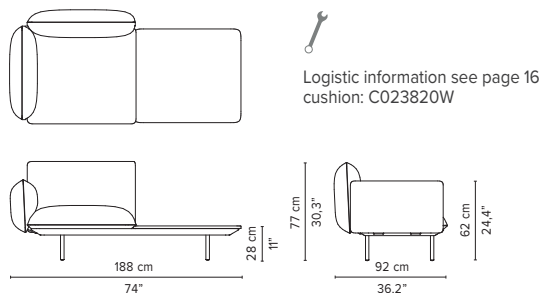

# SENJA SOFA

TECHNICAL DRAWINGS

**REGULAR SEAT**  
TOTAL DEPTH 92 CM

023812-x-y 2-seater right arm low

023813-x-y 2-seater left arm low

023814-x-y Right corner arm high + pouf

023815-x-y Left corner arm high + pouf

023816-x-y Right corner arm low + pouf

023817-x-y Left corner arm low + pouf

023818-x-y-z Right Corner arm high + table

023819-x-y-z Left Corner arm high + table

\* Appearances, measurements and weights may slightly differ from reality.  
The cushions on the drawings are not included in the article.

# SENJA SOFA

TECHNICAL DRAWINGS

**REGULAR SEAT**  
TOTAL DEPTH 92 CM

023820-x-y-z Right Corner arm low + table

023821-x-y-z Left Corner arm low + table

023901-x-y Triple pouf module

023902-x-y Triple module