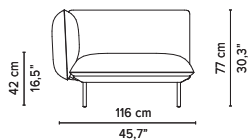

SENJA SOFA

TECHNICAL DRAWINGS

DEEP SEAT

TOTAL DEPTH 116 CM

023301-x-y Meridienne left arm high

Logistic information see page 16
cushion: C023301W

023302-x-y Meridienne left arm low

Logistic information see page 16
cushion: C023302W

023401-x-y Meridienne right arm high

Logistic information see page 16
cushion: C023401W

023402-x-y Meridienne right arm low

Logistic information see page 16
cushion: C023402W

023403-x-y Meridienne Daybed

Logistic information see page 16
cushion: C023403W

* Appearances, measurements and weights may slightly differ from reality.
The cushions on the drawings are not included in the article.