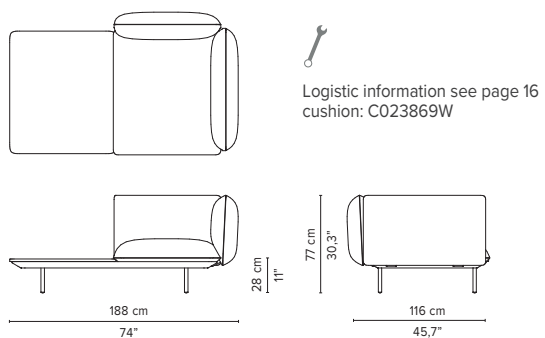

023861-x-y 2-seater arm low

023862-x-y 2-seater right arm low

023863-x-y 2-seater left arm low

\* Appearances, measurements and weights may slightly differ from reality.  
The cushions on the drawings are not included in the article.

# SENJA SOFA

TECHNICAL DRAWINGS

DEEP SEAT

TOTAL DEPTH 116 CM

023864-x-y Right Corner arm high + pouf

023865-x-y Left Corner arm high + pouf

023866-x-y Right Corner arm low + pouf

023867-x-y Left Corner arm low + pouf

023868-x-y-z Right Corner arm high + table

023869-x-y-z Left Corner arm high + table

023870-x-y-z Right Corner arm low + table

023871-x-y-z Left Corner arm low + table

\* Appearances, measurements and weights may slightly differ from reality.  
The cushions on the drawings are not included in the article.