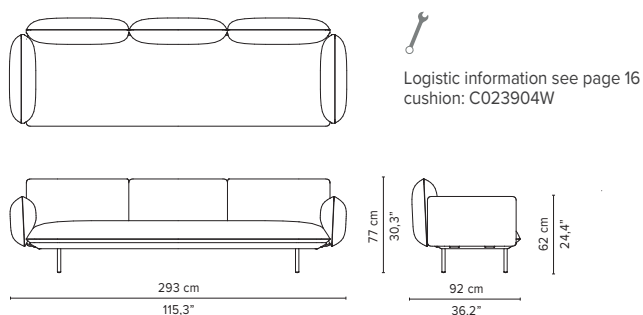

023816-x-y Right corner arm low + pouf

023817-x-y Left corner arm low + pouf

023818-x-y-z Right Corner arm high + table

023819-x-y-z Left Corner arm high + table

\* Appearances, measurements and weights may slightly differ from reality.  
The cushions on the drawings are not included in the article.

# SENJA SOFA

TECHNICAL DRAWINGS

**REGULAR SEAT**  
TOTAL DEPTH 92 CM

023820-x-y-z Right Corner arm low + table

023821-x-y-z Left Corner arm low + table

023901-x-y Triple pouf module

023902-x-y Triple module

023903-x-y 3-seater arm high

023904-x-y 3-seater arm low

023905-x-y 3-seater right arm low

023906-x-y 3-seater left arm low

\* Appearances, measurements and weights may slightly differ from reality.  
The cushions on the drawings are not included in the article.