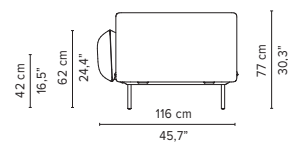

SENJA SOFA

TECHNICAL DRAWINGS

DEEP SEAT

TOTAL DEPTH 116 CM

023301-x-y Meridienne left arm high

Logistic information see page 16
cushion: C023301W

023302-x-y Meridienne left arm low

Logistic information see page 16
cushion: C023302W

023401-x-y Meridienne right arm high

Logistic information see page 16
cushion: C023401W

023402-x-y Meridienne right arm low

Logistic information see page 16
cushion: C023402W

023403-x-y Meridienne Daybed

Logistic information see page 16
cushion: C023403W

* Appearances, measurements and weights may slightly differ from reality.
The cushions on the drawings are not included in the article.