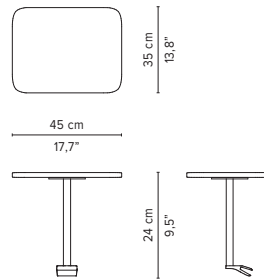

## TECHNICAL DRAWINGS

02387-x-z Console table

02381-x-z Side table

\* Height from the floor = 45 cm / 17.7"

02370S-x-z Table top regular

02370D-x-z Table top deep

C02300-xW Casual back cushion

\* Appearances, measurements and weights may slightly differ from reality.  
The cushions on the drawings are not included in the article.