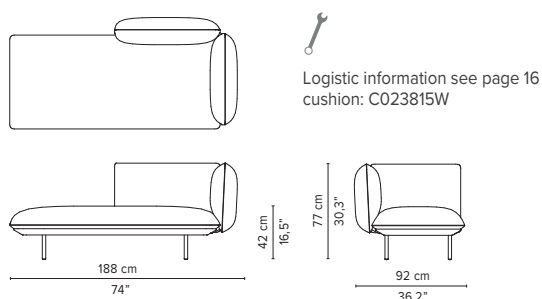

## 023811-x-y 2-seater arm low

\* Appearances, measurements and weights may slightly differ from reality.  
The cushions on the drawings are not included in the article.

# SENJA SOFA

TECHNICAL DRAWINGS

**REGULAR SEAT**  
TOTAL DEPTH 92 CM

023812-x-y 2-seater right arm low

023813-x-y 2-seater left arm low

023814-x-y Right corner arm high + pouf

023815-x-y Left corner arm high + pouf

023816-x-y Right corner arm low + pouf

023817-x-y Left corner arm low + pouf

023818-x-y-z Right Corner arm high + table

023819-x-y-z Left Corner arm high + table

\* Appearances, measurements and weights may slightly differ from reality.  
The cushions on the drawings are not included in the article.