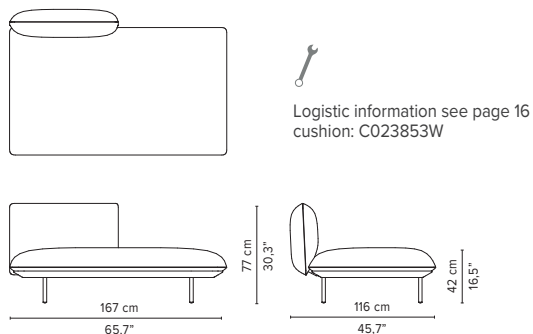

023853-x-y Single module + pouf