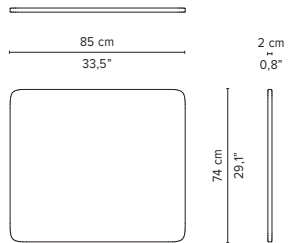

## TECHNICAL DRAWINGS

02387-x-z Console table

02381-x-z Side table

\* Height from the floor = 45 cm / 17.7"

02370S-x-z Table top regular

02370D-x-z Table top deep

C02300-xW Casual back cushion

\* Appearances, measurements and weights may slightly differ from reality.  
The cushions on the drawings are not included in the article.