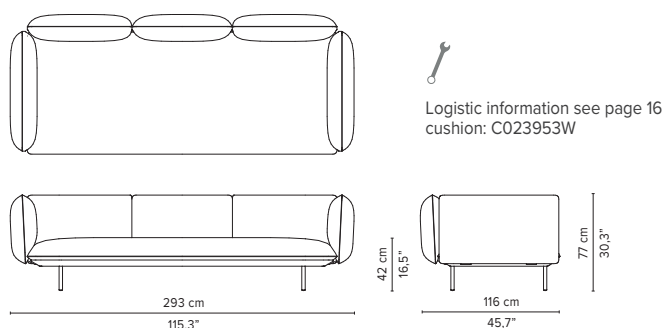

023953-x-y 3-seater arm high