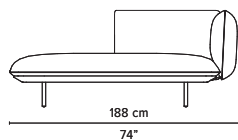

SENJA SOFA

TECHNICAL DRAWINGS

DEEP SEAT

TOTAL DEPTH 116 CM

023301-x-y Meridienne left arm high

Logistic information see page 16
cushion: C023301W

023302-x-y Meridienne left arm low

Logistic information see page 16
cushion: C023302W

023401-x-y Meridienne right arm high

Logistic information see page 16
cushion: C023401W

023402-x-y Meridienne right arm low

Logistic information see page 16
cushion: C023402W

023403-x-y Meridienne Daybed

Logistic information see page 16
cushion: C023403W

* Appearances, measurements and weights may slightly differ from reality.
The cushions on the drawings are not included in the article.