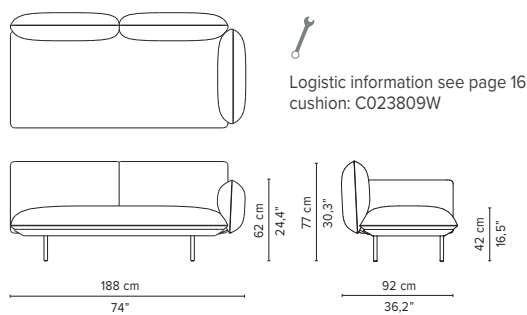

023809-x-y Left Corner arm low