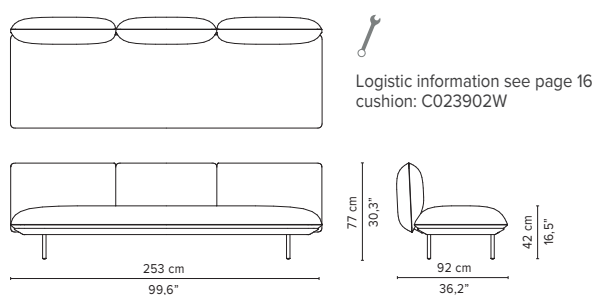

023816-x-y Right corner arm low + pouf

023817-x-y Left corner arm low + pouf

023818-x-y-z Right Corner arm high + table

023819-x-y-z Left Corner arm high + table

\* Appearances, measurements and weights may slightly differ from reality.  
The cushions on the drawings are not included in the article.

# SENJA SOFA

TECHNICAL DRAWINGS

**REGULAR SEAT**  
TOTAL DEPTH 92 CM

023820-x-y-z Right Corner arm low + table

023821-x-y-z Left Corner arm low + table

023901-x-y Triple pouf module

023902-x-y Triple module

023903-x-y 3-seater arm high

023904-x-y 3-seater arm low

023905-x-y 3-seater right arm low

023906-x-y 3-seater left arm low

\* Appearances, measurements and weights may slightly differ from reality.  
The cushions on the drawings are not included in the article.