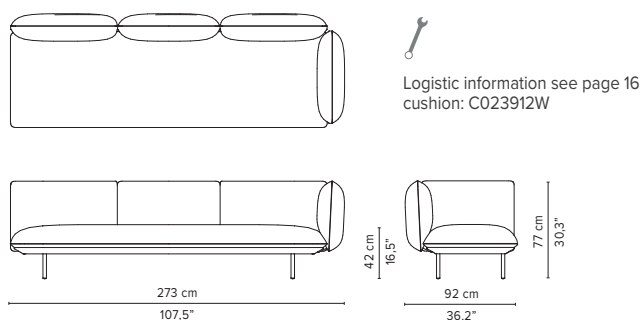

023903-x-y 3-seater arm high

023904-x-y 3-seater arm low

023905-x-y 3-seater right arm low

023906-x-y 3-seater left arm low

\* Appearances, measurements and weights may slightly differ from reality.  
The cushions on the drawings are not included in the article.

# SENJA SOFA

TECHNICAL DRAWINGS

**REGULAR SEAT**  
TOTAL DEPTH 92 CM

023907-x-y Right extension + pouf

023908-x-y Left extension + pouf

023909-x-y-z Right extension + table

023910-x-y-z Left extension + table

023911-x-y Right corner arm high

023912-x-y Left corner arm high

023913-x-y Right corner arm low

023914-x-y Left corner arm low

\* Appearances, measurements and weights may slightly differ from reality.  
The cushions on the drawings are not included in the article.