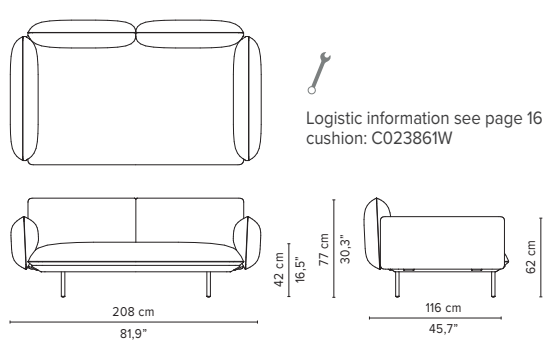

## 023855-x-y Double module

\* Appearances, measurements and weights may slightly differ from reality.  
The cushions on the drawings are not included in the article.

# SENJA SOFA

TECHNICAL DRAWINGS

**DEEP SEAT**  
TOTAL DEPTH 116 CM

023856-x-y Right Corner arm high

023857-x-y Left Corner arm high

023858-x-y Right Corner arm low

023859-x-y Left Corner arm low

023860-x-y 2-seater arm high

023861-x-y 2-seater arm low

023862-x-y 2-seater right arm low

023863-x-y 2-seater left arm low

\* Appearances, measurements and weights may slightly differ from reality.  
The cushions on the drawings are not included in the article.