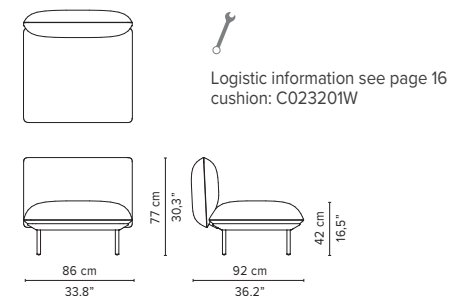

023201-x-y Single module