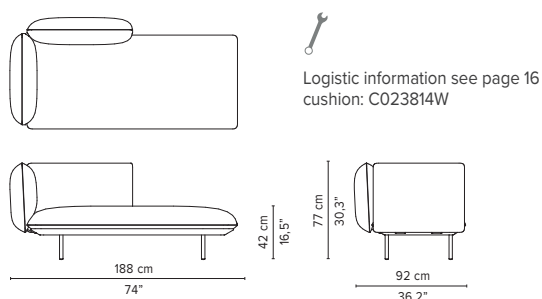

## 023811-x-y 2-seater arm low

\* Appearances, measurements and weights may slightly differ from reality.  
The cushions on the drawings are not included in the article.

# SENJA SOFA

TECHNICAL DRAWINGS

**REGULAR SEAT**  
TOTAL DEPTH 92 CM

023812-x-y 2-seater right arm low

023813-x-y 2-seater left arm low

023814-x-y Right corner arm high + pouf

023815-x-y Left corner arm high + pouf

023816-x-y Right corner arm low + pouf

023817-x-y Left corner arm low + pouf

023818-x-y-z Right Corner arm high + table

023819-x-y-z Left Corner arm high + table

\* Appearances, measurements and weights may slightly differ from reality.  
The cushions on the drawings are not included in the article.