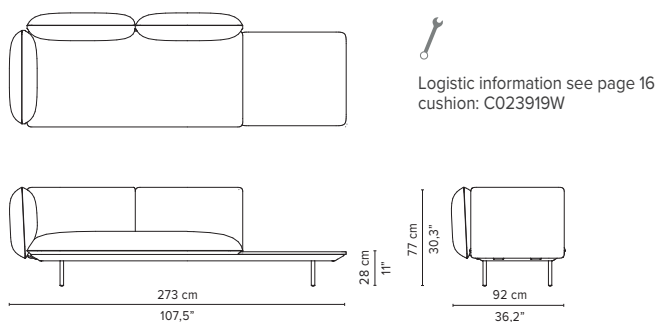

## REGULAR SEAT

TOTAL DEPTH 92 CM

023915-x-y Right corner arm high + pouf

023916-x-y Left corner arm high + pouf

023917-x-y Right corner arm low + pouf

023918-x-y Left corner arm low + pouf

023919-x-y-z Right corner arm high + table

023920-x-y-z Left corner arm high + table

023921-x-y-z Right corner arm low + table

023922-x-y-z Left corner arm low + table

\* Appearances, measurements and weights may slightly differ from reality.  
The cushions on the drawings are not included in the article.