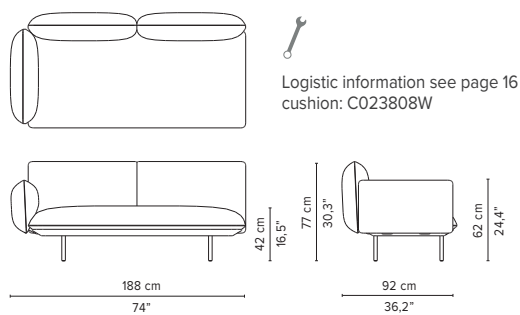

023808-x-y Right Corner arm low