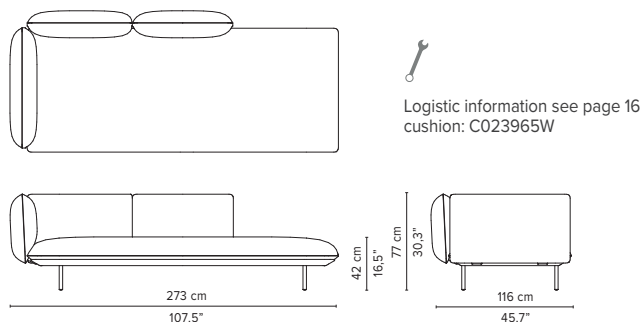

023965-x-y Right corner arm high + pouf