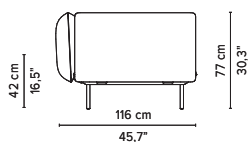

SENJA SOFA

TECHNICAL DRAWINGS

DEEP SEAT

TOTAL DEPTH 116 CM

023301-x-y Meridienne left arm high

Logistic information see page 16
cushion: C023301W

023302-x-y Meridienne left arm low

Logistic information see page 16
cushion: C023302W

023401-x-y Meridienne right arm high

Logistic information see page 16
cushion: C023401W

023402-x-y Meridienne right arm low

Logistic information see page 16
cushion: C023402W

023403-x-y Meridienne Daybed

Logistic information see page 16
cushion: C023403W

* Appearances, measurements and weights may slightly differ from reality.
The cushions on the drawings are not included in the article.