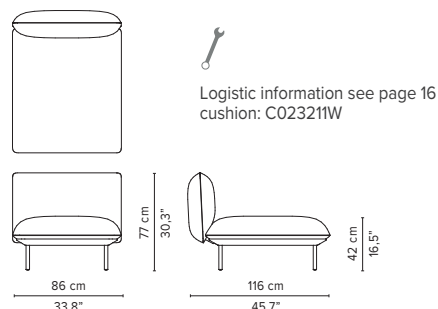

023211-x-y Single module