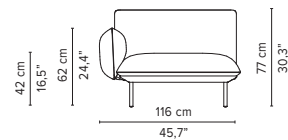

SENJA SOFA

TECHNICAL DRAWINGS

DEEP SEAT

TOTAL DEPTH 116 CM

023301-x-y Meridienne left arm high

Logistic information see page 16
cushion: C023301W

023302-x-y Meridienne left arm low

Logistic information see page 16
cushion: C023302W

023401-x-y Meridienne right arm high

Logistic information see page 16
cushion: C023401W

023402-x-y Meridienne right arm low

Logistic information see page 16
cushion: C023402W

023403-x-y Meridienne Daybed

Logistic information see page 16
cushion: C023403W

* Appearances, measurements and weights may slightly differ from reality.
The cushions on the drawings are not included in the article.