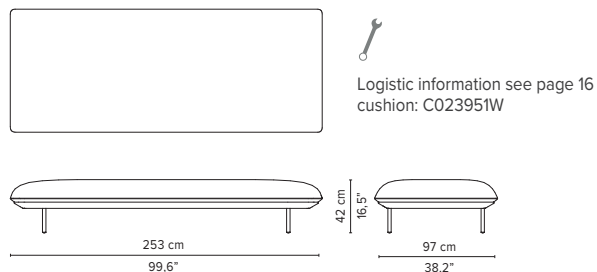

SENJA SOFA

TECHNICAL DRAWINGS

DEEP SEAT
TOTAL DEPTH 116 CM

023951-x-y Triple pouf module