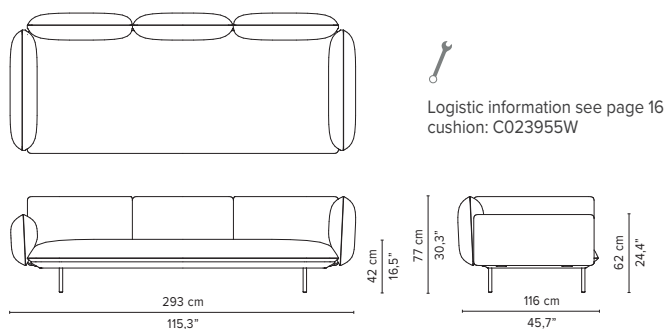

023955-x-y 3-seater right arm low