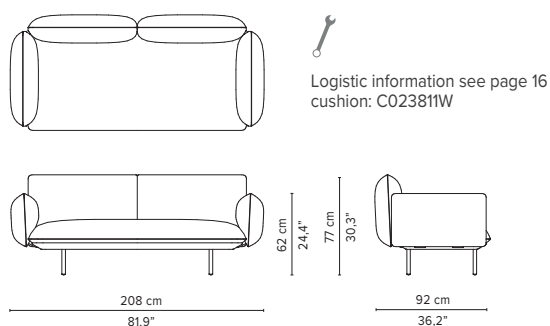

023811-x-y 2-seater arm low

* Appearances, measurements and weights may slightly differ from reality.
The cushions on the drawings are not included in the article.