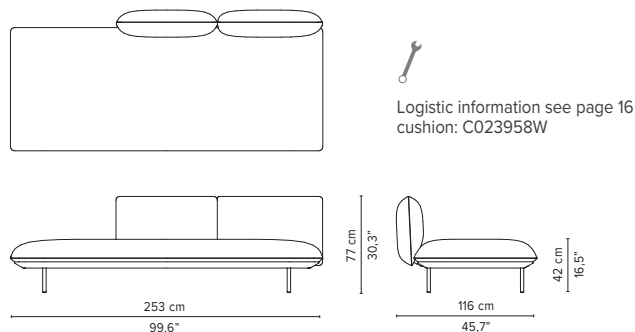

023958-x-y Left extension + pouf

* Appearances, measurements and weights may slightly differ from reality.
The cushions on the drawings are not included in the article.