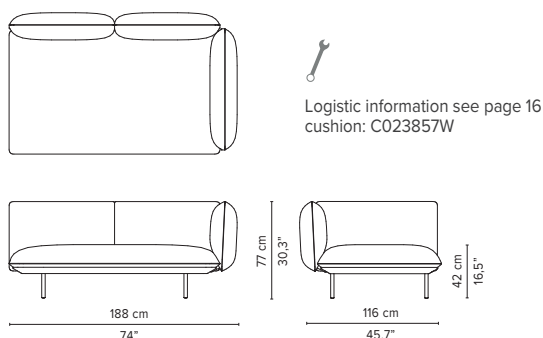

# SENJA SOFA

TECHNICAL DRAWINGS

**DEEP SEAT**  
TOTAL DEPTH 116 CM

023856-x-y Right Corner arm high

023857-x-y Left Corner arm high

023858-x-y Right Corner arm low

023859-x-y Left Corner arm low

023860-x-y 2-seater arm high

023861-x-y 2-seater arm low

023862-x-y 2-seater right arm low

023863-x-y 2-seater left arm low

\* Appearances, measurements and weights may slightly differ from reality.  
The cushions on the drawings are not included in the article.