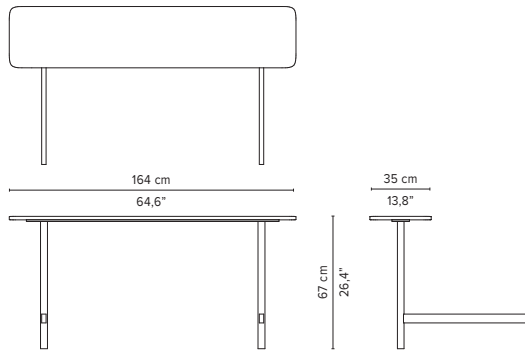

## TECHNICAL DRAWINGS

02387-x-z Console table

02381-x-z Side table

\* Height from the floor = 45 cm / 17.7"

02370S-x-z Table top regular

02370D-x-z Table top deep

C02300-xW Casual back cushion

\* Appearances, measurements and weights may slightly differ from reality.  
The cushions on the drawings are not included in the article.