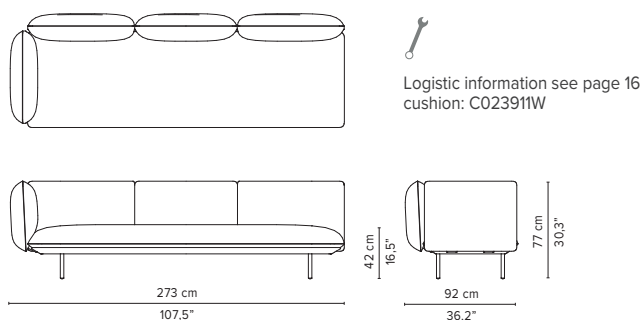

023911-x-y Right corner arm high