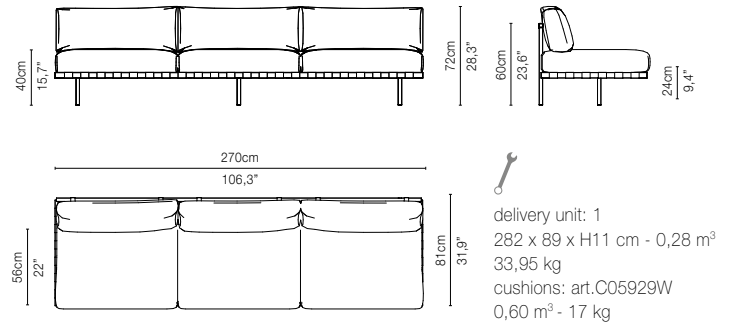

COLOURS

00-White 89-Wengé

TRIBÙ
The art of leisure

NATAL ALU SOFA

TECHNICAL DRAWINGS*

05902-x - Armchair 117 cm

05992-x - Pouf

05908-x - Sofa 189 cm

05928-x - Centre module 189 cm

05938R-x - Right arm module 189 cm

05938L-x - Left arm module 189 cm

* The cushions on the drawings are not included in the article.
Appearances, measurements and weights may slightly differ from reality.

NATAL ALU SOFA

TECHNICAL DRAWINGS*

05909-x - Sofa 273 cm

05929-x - Center module 273 cm

05939R-x - Right arm module 273 cm

05939L-x - Left arm module 273 cm

05903-x - Meridienne left

05904-x - Meridienne right