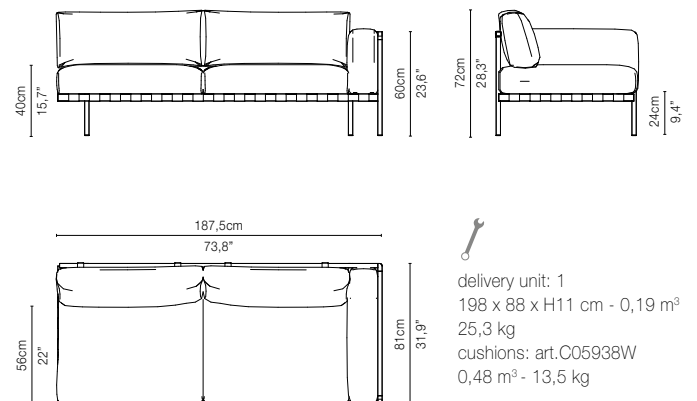

COLOURS

00-White 89-Wengé

TRIBÙ
The art of leisure

NATAL ALU SOFA

TECHNICAL DRAWINGS*

05902-x - Armchair 117 cm

05992-x - Pouf

05908-x - Sofa 189 cm

05928-x - Centre module 189 cm

05938R-x - Right arm module 189 cm

05938L-x - Left arm module 189 cm

* The cushions on the drawings are not included in the article.
Appearances, measurements and weights may slightly differ from reality.

NATAL ALU SOFA

TECHNICAL DRAWINGS*

05909-x - Sofa 273 cm

05929-x - Center module 273 cm

05939R-x - Right arm module 273 cm

05939L-x - Left arm module 273 cm

05903-x - Meridienne left

05904-x - Meridienne right