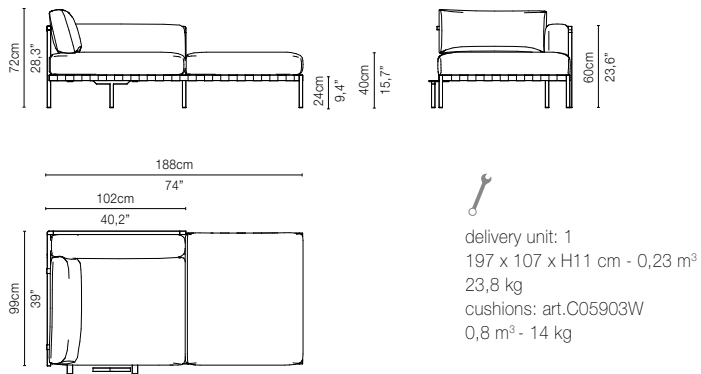

05928-x - Centre module 189 cm

05938R-x - Right arm module 189 cm

05938L-x - Left arm module 189 cm

* The cushions on the drawings are not included in the article.
Appearances, measurements and weights may slightly differ from reality.

NATAL ALU SOFA

TECHNICAL DRAWINGS*

05909-x - Sofa 273 cm

05929-x - Center module 273 cm

05939R-x - Right arm module 273 cm

05939L-x - Left arm module 273 cm

05903-x - Meridienne left

05904-x - Meridienne right