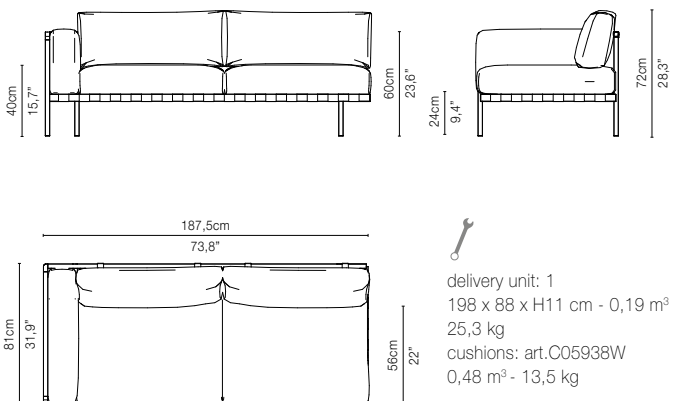

COLOURS

00-White 89-Wengé

TRIBÙ
The art of leisure

NATAL ALU SOFA

TECHNICAL DRAWINGS*

05902-x - Armchair 117 cm

05992-x - Pouf

05908-x - Sofa 189 cm

05928-x - Centre module 189 cm

05938R-x - Right arm module 189 cm

05938L-x - Left arm module 189 cm

* The cushions on the drawings are not included in the article.
Appearances, measurements and weights may slightly differ from reality.

NATAL ALU SOFA

TECHNICAL DRAWINGS*

05909-x - Sofa 273 cm

05929-x - Center module 273 cm

05939R-x - Right arm module 273 cm

05939L-x - Left arm module 273 cm

05903-x - Meridienne left

05904-x - Meridienne right