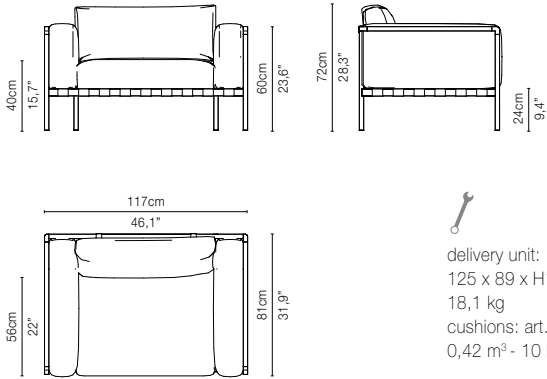

COLOURS

00-White 89-Wengé

TRIBÙ
The art of leisure

NATAL ALU SOFA

TECHNICAL DRAWINGS*

05902-x - Armchair 117 cm

05992-x - Pouf

05908-x - Sofa 189 cm

05928-x - Centre module 189 cm

05938R-x - Right arm module 189 cm

05938L-x - Left arm module 189 cm

* The cushions on the drawings are not included in the article.
Appearances, measurements and weights may slightly differ from reality.

NATAL ALU SOFA

TECHNICAL DRAWINGS*

05909-x - Sofa 273 cm

05929-x - Center module 273 cm

05939R-x - Right arm module 273 cm

05939L-x - Left arm module 273 cm

05903-x - Meridienne left

05904-x - Meridienne right