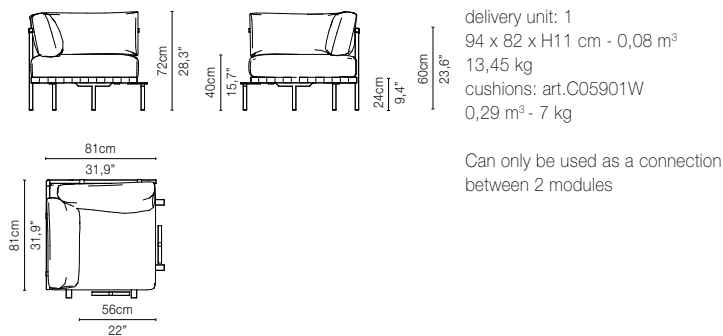

05901-x - Corner module

* The cushions on the drawings are not included in the article. Appearances, measurements and weights may slightly differ from reality.