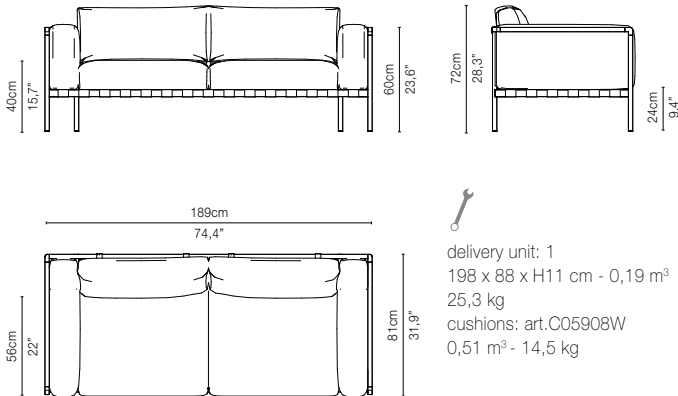

COLOURS

00-White 89-Wengé

TRIBÙ
The art of leisure

NATAL ALU SOFA

TECHNICAL DRAWINGS*

05902-x - Armchair 117 cm

05992-x - Pouf

05908-x - Sofa 189 cm

05928-x - Centre module 189 cm

05938R-x - Right arm module 189 cm

05938L-x - Left arm module 189 cm

* The cushions on the drawings are not included in the article.
Appearances, measurements and weights may slightly differ from reality.

NATAL ALU SOFA

TECHNICAL DRAWINGS*

05909-x - Sofa 273 cm

05929-x - Center module 273 cm

05939R-x - Right arm module 273 cm

05939L-x - Left arm module 273 cm

05903-x - Meridienne left

05904-x - Meridienne right