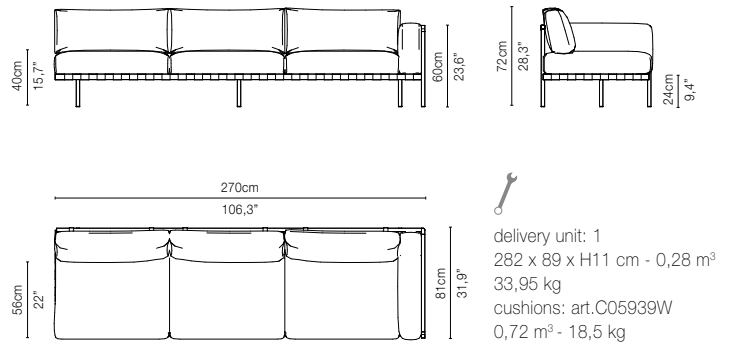

05928-x - Centre module 189 cm

05938R-x - Right arm module 189 cm

05938L-x - Left arm module 189 cm

* The cushions on the drawings are not included in the article.
Appearances, measurements and weights may slightly differ from reality.

NATAL ALU SOFA

TECHNICAL DRAWINGS*

05909-x - Sofa 273 cm

05929-x - Center module 273 cm

05939R-x - Right arm module 273 cm

05939L-x - Left arm module 273 cm

05903-x - Meridienne left

05904-x - Meridienne right