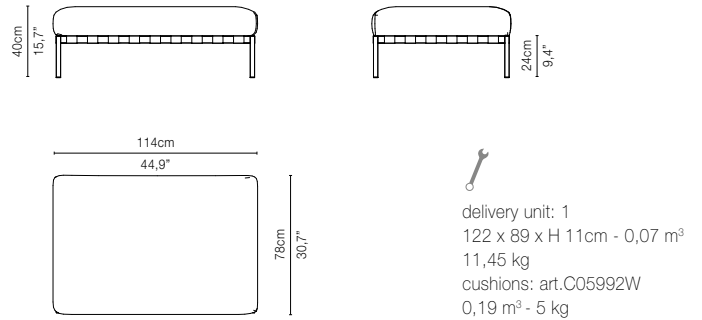

COLOURS

00-White 89-Wengé

TRIBÙ
The art of leisure

NATAL ALU SOFA

TECHNICAL DRAWINGS*

05902-x - Armchair 117 cm

05992-x - Pouf

05908-x - Sofa 189 cm

05928-x - Centre module 189 cm

05938R-x - Right arm module 189 cm

05938L-x - Left arm module 189 cm

* The cushions on the drawings are not included in the article.
Appearances, measurements and weights may slightly differ from reality.

NATAL ALU SOFA

TECHNICAL DRAWINGS*

05909-x - Sofa 273 cm

05929-x - Center module 273 cm

05939R-x - Right arm module 273 cm

05939L-x - Left arm module 273 cm

05903-x - Meridienne left

05904-x - Meridienne right