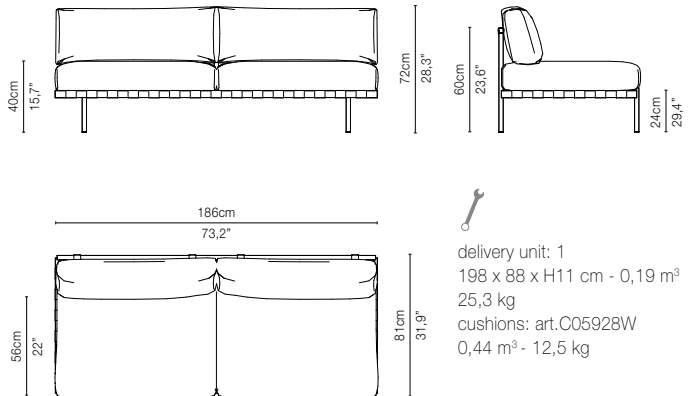

COLOURS

00-White 89-Wengé

TRIBÙ
The art of leisure

NATAL ALU SOFA

TECHNICAL DRAWINGS*

05902-x - Armchair 117 cm

05992-x - Pouf

05908-x - Sofa 189 cm

05928-x - Centre module 189 cm

05938R-x - Right arm module 189 cm

05938L-x - Left arm module 189 cm

* The cushions on the drawings are not included in the article.
Appearances, measurements and weights may slightly differ from reality.

NATAL ALU SOFA

TECHNICAL DRAWINGS*

05909-x - Sofa 273 cm

05929-x - Center module 273 cm

05939R-x - Right arm module 273 cm

05939L-x - Left arm module 273 cm

05903-x - Meridienne left

05904-x - Meridienne right