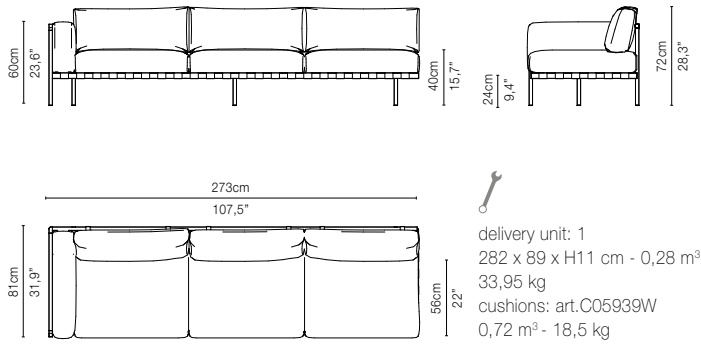

05928-x - Centre module 189 cm

05938R-x - Right arm module 189 cm

05938L-x - Left arm module 189 cm

* The cushions on the drawings are not included in the article.
Appearances, measurements and weights may slightly differ from reality.

NATAL ALU SOFA

TECHNICAL DRAWINGS*

05909-x - Sofa 273 cm

05929-x - Center module 273 cm

05939R-x - Right arm module 273 cm

05939L-x - Left arm module 273 cm

05903-x - Meridienne left

05904-x - Meridienne right