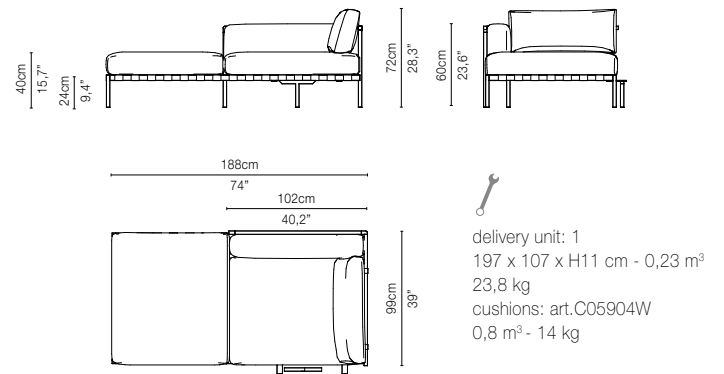

05928-x - Centre module 189 cm

05938R-x - Right arm module 189 cm

05938L-x - Left arm module 189 cm

* The cushions on the drawings are not included in the article.
Appearances, measurements and weights may slightly differ from reality.

NATAL ALU SOFA

TECHNICAL DRAWINGS*

05909-x - Sofa 273 cm

05929-x - Center module 273 cm

05939R-x - Right arm module 273 cm

05939L-x - Left arm module 273 cm

05903-x - Meridienne left

05904-x - Meridienne right