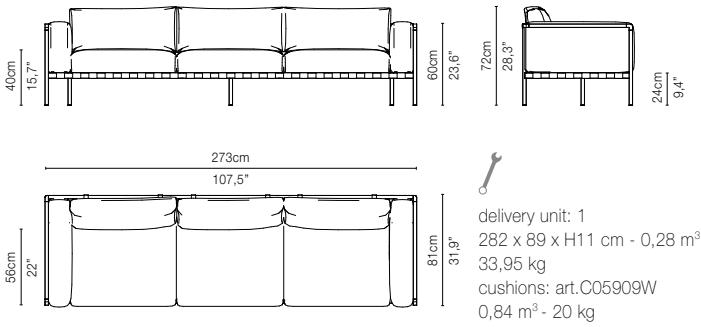

COLOURS

00-White 89-Wengé

TRIBÙ
The art of leisure

NATAL ALU SOFA

TECHNICAL DRAWINGS*

05902-x - Armchair 117 cm

05992-x - Pouf

05908-x - Sofa 189 cm

05928-x - Centre module 189 cm

05938R-x - Right arm module 189 cm

05938L-x - Left arm module 189 cm

* The cushions on the drawings are not included in the article.
Appearances, measurements and weights may slightly differ from reality.

NATAL ALU SOFA

TECHNICAL DRAWINGS*

05909-x - Sofa 273 cm

05929-x - Center module 273 cm

05939R-x - Right arm module 273 cm

05939L-x - Left arm module 273 cm

05903-x - Meridienne left

05904-x - Meridienne right