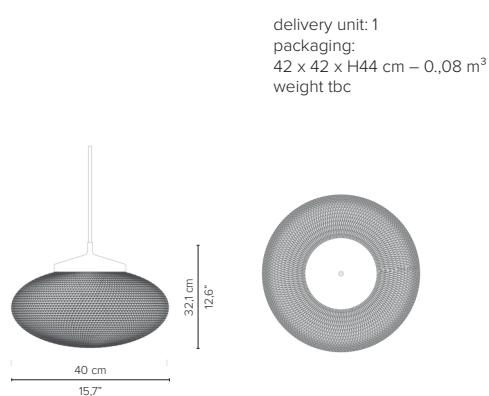

D080130H-xx Monsieur Lebonnet Ø30cm

D080160H-xx Monsieur Lebonnet Ø60cm

D080140H-xx Monsieur Lebonnet Ø40cm

* Appearances, measurements and weights may slightly differ from reality.

MONSIEUR TRICOT

TECHNICAL DRAWINGS

D080230H-xx Madame Latoque Ø30cm

D080240H-xx Madame Latoque Ø40cm

D080330H-xx Madame Cachet Ø30cm

D080340H-xx Madame Cachet Ø40cm

D080350H-xx Madame Cachet Ø50cm

D080440H-xx Monsieur Ellipse Ø40cm

* Appearances, measurements and weights may slightly differ from reality.