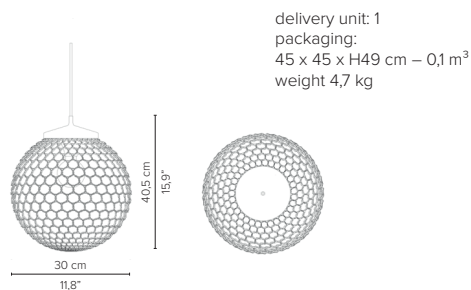

MONSIEUR TRICOT

TECHNICAL DRAWINGS

HANGING LAMPS

Light source	Dimmable LED filament bulb included
Colour temperature	2.200K
Socket	E27/E26
Voltage	220-240V
Wattage	2,5W
Average lifetime	30.000 hrs
Cycles on/off	10.000
Lumen flux	240 Lumen
Colour rendering index	Ra. 80
Energy class	F
Battery	no
Installing	5 meter cable, mounting bracket, ceiling canopy and wire connector clamps included
Control	Have a local professional install a switch. Switches cannot be purchased from Tribù
Dimmable	Yes
Certificates	CE (EU + UK), RoHS 2.0 (EU), FCC (USA), IC (Canada), SAA (Australia & New Zealand), MOC (Israel) IK08 IP55

D080130H-xx Monsieur Lebonnet Ø30cm