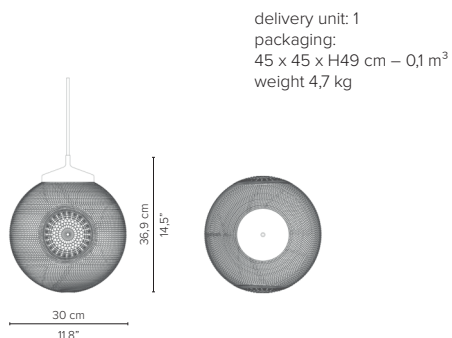

D080230S-xx Madame Latoque Ø30cm

D080240S-xx Madame Latoque Ø40cm

D080330S-xx Madame Cachet Ø30cm

D080340S-xx Madame Cachet Ø40cm

D080350S-xx Madame Cachet Ø50cm

* Appearances, measurements and weights may slightly differ from reality.

D080130H-xx Monsieur Lebonnet Ø30cm

D080160H-xx Monsieur Lebonnet Ø60cm

D080140H-xx Monsieur Lebonnet Ø40cm

* Appearances, measurements and weights may slightly differ from reality.

MONSIEUR TRICOT

TECHNICAL DRAWINGS

D080230H-xx Madame Latoque Ø30cm

D080240H-xx Madame Latoque Ø40cm

D080330H-xx Madame Cachet Ø30cm

D080340H-xx Madame Cachet Ø40cm

D080350H-xx Madame Cachet Ø50cm

D080440H-xx Monsieur Ellipse Ø40cm

* Appearances, measurements and weights may slightly differ from reality.