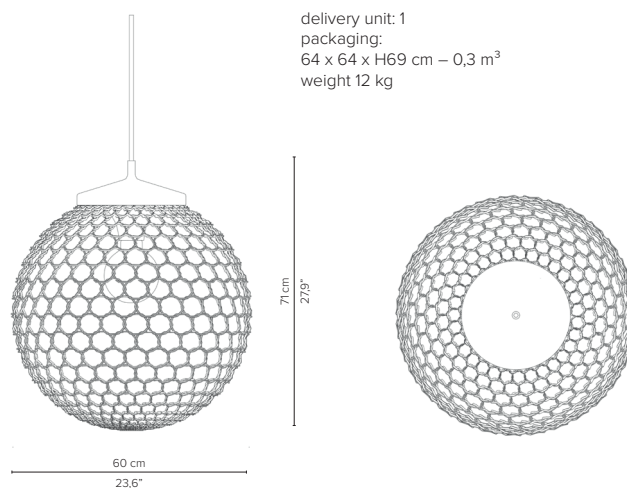

D080230S-xx Madame Latoque Ø30cm

D080240S-xx Madame Latoque Ø40cm

D080330S-xx Madame Cachet Ø30cm

D080340S-xx Madame Cachet Ø40cm

D080350S-xx Madame Cachet Ø50cm

* Appearances, measurements and weights may slightly differ from reality.

MONSIEUR TRICOT

TECHNICAL DRAWINGS

HANGING LAMPS

| | |
|------------------------|--|
| Light source | Dimmable LED filament bulb included |
| Colour temperature | 2.200K |
| Socket | E27/E26 |
| Voltage | 220-240V |
| Wattage | 2,5W |
| Average lifetime | 30.000 hrs |
| Cycles on/off | 10.000 |
| Lumen flux | 240 Lumen |
| Colour rendering index | Ra. 80 |
| Energy class | F |
| Battery | no |
| Installing | 5 meter cable, mounting bracket, ceiling canopy and wire connector clamps included |
| Control | Have a local professional install a switch. Switches cannot be purchased from Tribù |
| Dimmable | Yes |
| Certificates | CE (EU + UK), RoHS 2.0 (EU), FCC (USA), IC (Canada), SAA (Australia & New Zealand), MOC (Israel) IK08 IP55 |

D080130H-xx Monsieur Lebonnet Ø30cm

D080160H-xx Monsieur Lebonnet Ø60cm

D080140H-xx Monsieur Lebonnet Ø40cm

* Appearances, measurements and weights may slightly differ from reality.

MONSIEUR TRICOT

TECHNICAL DRAWINGS