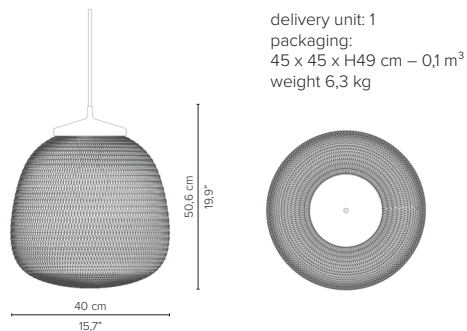

D080130H-xx Monsieur Lebonnet Ø30cm

D080160H-xx Monsieur Lebonnet Ø60cm

D080140H-xx Monsieur Lebonnet Ø40cm

* Appearances, measurements and weights may slightly differ from reality.

MONSIEUR TRICOT

TECHNICAL DRAWINGS

D080230H-xx Madame Latoque Ø30cm

D080240H-xx Madame Latoque Ø40cm

D080330H-xx Madame Cachet Ø30cm

D080340H-xx Madame Cachet Ø40cm

D080350H-xx Madame Cachet Ø50cm

D080440H-xx Monsieur Ellipse Ø40cm

* Appearances, measurements and weights may slightly differ from reality.