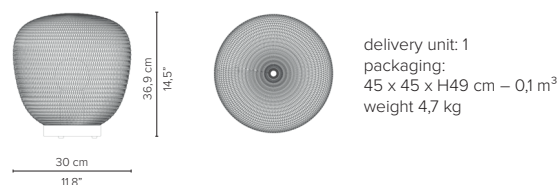

* Appearances, measurements and weights may slightly differ from reality.

MONSIEUR TRICOT

TECHNICAL DRAWINGS

D080130S-xx Monsieur Lebonnet Ø30cm

D080140S-xx Monsieur Lebonnet Ø40cm

D080160S-xx Monsieur Lebonnet Ø60cm

D080230S-xx Madame Latoque Ø30cm

D080240S-xx Madame Latoque Ø40cm

D080330S-xx Madame Cachet Ø30cm

D080340S-xx Madame Cachet Ø40cm

D080350S-xx Madame Cachet Ø50cm

* Appearances, measurements and weights may slightly differ from reality.