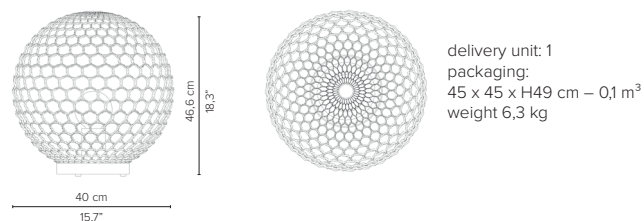

* Appearances, measurements and weights may slightly differ from reality.

MONSIEUR TRICOT

TECHNICAL DRAWINGS

D080130S-xx Monsieur Lebonnet Ø30cm

D080140S-xx Monsieur Lebonnet Ø40cm

D080160S-xx Monsieur Lebonnet Ø60cm

D080230S-xx Madame Latoque Ø30cm

D080240S-xx Madame Latoque Ø40cm

D080330S-xx Madame Cachet Ø30cm

D080340S-xx Madame Cachet Ø40cm

D080350S-xx Madame Cachet Ø50cm

* Appearances, measurements and weights may slightly differ from reality.