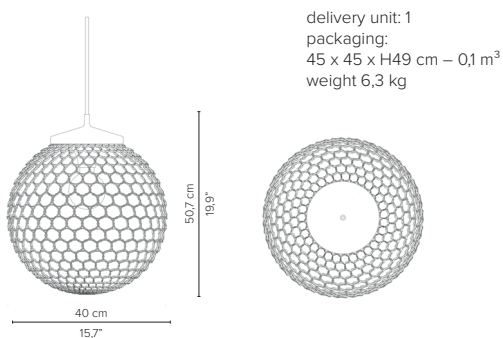

D080230S-xx Madame Latoque Ø30cm

D080240S-xx Madame Latoque Ø40cm

D080330S-xx Madame Cachet Ø30cm

D080340S-xx Madame Cachet Ø40cm

D080350S-xx Madame Cachet Ø50cm

* Appearances, measurements and weights may slightly differ from reality.

MONSIEUR TRICOT

TECHNICAL DRAWINGS

HANGING LAMPS

| | |
|------------------------|--|
| Light source | Dimmable LED filament bulb included |
| Colour temperature | 2.200K |
| Socket | E27/E26 |
| Voltage | 220-240V |
| Wattage | 2,5W |
| Average lifetime | 30.000 hrs |
| Cycles on/off | 10.000 |
| Lumen flux | 240 Lumen |
| Colour rendering index | Ra. 80 |
| Energy class | F |
| Battery | no |
| Installing | 5 meter cable, mounting bracket, ceiling canopy and wire connector clamps included |
| Control | Have a local professional install a switch. Switches cannot be purchased from Tribù |
| Dimmable | Yes |
| Certificates | CE (EU + UK), RoHS 2.0 (EU), FCC (USA), IC (Canada), SAA (Australia & New Zealand), MOC (Israel) IK08 IP55 |

D080130H-xx Monsieur Lebonnet Ø30cm

D080160H-xx Monsieur Lebonnet Ø60cm

D080140H-xx Monsieur Lebonnet Ø40cm

* Appearances, measurements and weights may slightly differ from reality.

MONSIEUR TRICOT

TECHNICAL DRAWINGS

D080230H-xx Madame Latoque Ø30cm

D080240H-xx Madame Latoque Ø40cm

D080330H-xx Madame Cachet Ø30cm

D080340H-xx Madame Cachet Ø40cm

D080350H-xx Madame Cachet Ø50cm

D080440H-xx Monsieur Ellipse Ø40cm

* Appearances, measurements and weights may slightly differ from reality.