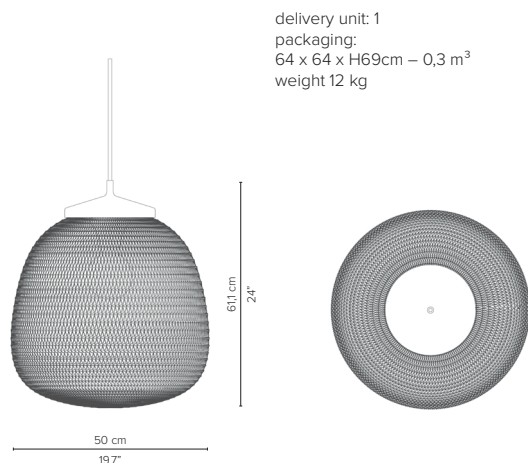

D080130H-xx Monsieur Lebonnet Ø30cm

D080160H-xx Monsieur Lebonnet Ø60cm

D080140H-xx Monsieur Lebonnet Ø40cm

* Appearances, measurements and weights may slightly differ from reality.

MONSIEUR TRICOT

TECHNICAL DRAWINGS

D080230H-xx Madame Latoque Ø30cm

D080240H-xx Madame Latoque Ø40cm

D080330H-xx Madame Cachet Ø30cm

D080340H-xx Madame Cachet Ø40cm

D080350H-xx Madame Cachet Ø50cm

D080440H-xx Monsieur Ellipse Ø40cm

* Appearances, measurements and weights may slightly differ from reality.