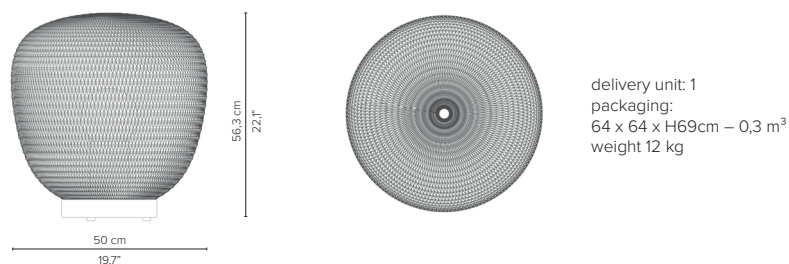

* Appearances, measurements and weights may slightly differ from reality.

MONSIEUR TRICOT

TECHNICAL DRAWINGS

D080130S-xx Monsieur Lebonnet Ø30cm

D080140S-xx Monsieur Lebonnet Ø40cm

D080160S-xx Monsieur Lebonnet Ø60cm

D080230S-xx Madame Latoque Ø30cm

D080240S-xx Madame Latoque Ø40cm

D080330S-xx Madame Cachet Ø30cm

D080340S-xx Madame Cachet Ø40cm

D080350S-xx Madame Cachet Ø50cm

* Appearances, measurements and weights may slightly differ from reality.

MONSIEUR TRICOT

TECHNICAL DRAWINGS

HANGING LAMPS

| | |
|------------------------|--|
| Light source | Dimmable LED filament bulb included |
| Colour temperature | 2.200K |
| Socket | E27/E26 |
| Voltage | 220-240V |
| Wattage | 2,5W |
| Average lifetime | 30.000 hrs |
| Cycles on/off | 10.000 |
| Lumen flux | 240 Lumen |
| Colour rendering index | Ra. 80 |
| Energy class | F |
| Battery | no |
| Installing | 5 meter cable, mounting bracket, ceiling canopy and wire connector clamps included |
| Control | Have a local professional install a switch. Switches cannot be purchased from Tribù |
| Dimmable | Yes |
| Certificates | CE (EU + UK), RoHS 2.0 (EU), FCC (USA), IC (Canada), SAA (Australia & New Zealand), MOC (Israel) IK08 IP55 |