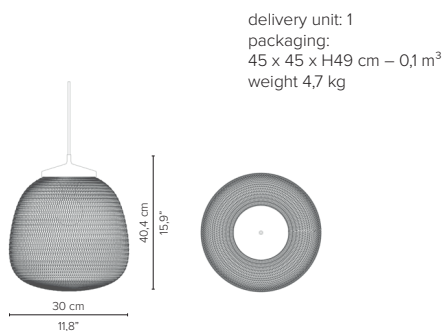

D080230S-xx Madame Latoque Ø30cm

D080240S-xx Madame Latoque Ø40cm

D080330S-xx Madame Cachet Ø30cm

D080340S-xx Madame Cachet Ø40cm

D080350S-xx Madame Cachet Ø50cm

* Appearances, measurements and weights may slightly differ from reality.

D080130H-xx Monsieur Lebonnet Ø30cm

D080160H-xx Monsieur Lebonnet Ø60cm

D080140H-xx Monsieur Lebonnet Ø40cm

* Appearances, measurements and weights may slightly differ from reality.

MONSIEUR TRICOT

TECHNICAL DRAWINGS

D080230H-xx Madame Latoque Ø30cm

D080240H-xx Madame Latoque Ø40cm

D080330H-xx Madame Cachet Ø30cm

D080340H-xx Madame Cachet Ø40cm

D080350H-xx Madame Cachet Ø50cm

D080440H-xx Monsieur Ellipse Ø40cm

* Appearances, measurements and weights may slightly differ from reality.