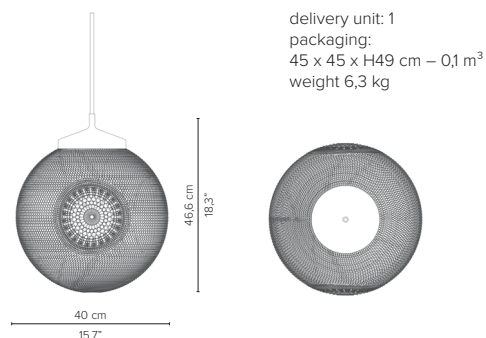

D080230S-xx Madame Latoque Ø30cm

D080240S-xx Madame Latoque Ø40cm

D080330S-xx Madame Cachet Ø30cm

D080340S-xx Madame Cachet Ø40cm

D080350S-xx Madame Cachet Ø50cm

* Appearances, measurements and weights may slightly differ from reality.

D080130H-xx Monsieur Lebonnet Ø30cm

D080160H-xx Monsieur Lebonnet Ø60cm

D080140H-xx Monsieur Lebonnet Ø40cm

* Appearances, measurements and weights may slightly differ from reality.

MONSIEUR TRICOT

TECHNICAL DRAWINGS

D080230H-xx Madame Latoque Ø30cm

D080240H-xx Madame Latoque Ø40cm

D080330H-xx Madame Cachet Ø30cm

D080340H-xx Madame Cachet Ø40cm

D080350H-xx Madame Cachet Ø50cm

D080440H-xx Monsieur Ellipse Ø40cm

* Appearances, measurements and weights may slightly differ from reality.