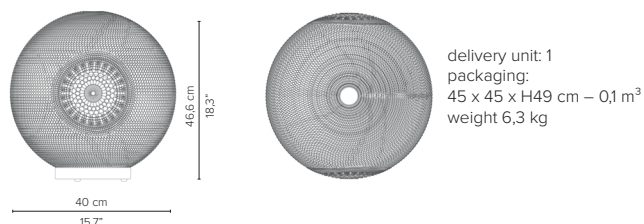

* Appearances, measurements and weights may slightly differ from reality.

MONSIEUR TRICOT

TECHNICAL DRAWINGS

D080130S-xx Monsieur Lebonnet Ø30cm

D080140S-xx Monsieur Lebonnet Ø40cm

D080160S-xx Monsieur Lebonnet Ø60cm

D080230S-xx Madame Latoque Ø30cm

D080240S-xx Madame Latoque Ø40cm

D080330S-xx Madame Cachet Ø30cm

D080340S-xx Madame Cachet Ø40cm

D080350S-xx Madame Cachet Ø50cm

* Appearances, measurements and weights may slightly differ from reality.