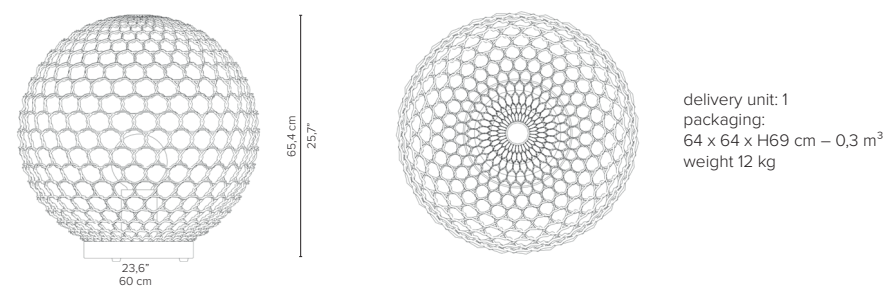

* Appearances, measurements and weights may slightly differ from reality.

MONSIEUR TRICOT

TECHNICAL DRAWINGS

D080130S-xx Monsieur Lebonnet Ø30cm

D080140S-xx Monsieur Lebonnet Ø40cm

D080160S-xx Monsieur Lebonnet Ø60cm

D080230S-xx Madame Latoque Ø30cm

D080240S-xx Madame Latoque Ø40cm

D080330S-xx Madame Cachet Ø30cm

D080340S-xx Madame Cachet Ø40cm

D080350S-xx Madame Cachet Ø50cm

* Appearances, measurements and weights may slightly differ from reality.