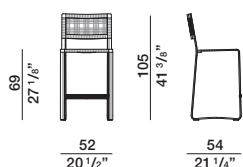

Molteni & C | OUTDOOR

3—
3

bench
GPA14

waterproof cover XGPA14

optional seat cushion
GCPA14

optional cushion
n. 1 seat cushion 40X132 cm

bench
GPA20

waterproof cover XGPA20

optional seat cushion
GCPA20

optional cushion
n. 1 seat cushion 40X192 cm

chair
GSE05

waterproof cover XGSE05

optional seat cushion
GCSE05

optional cushion
n. 1 seat cushion 43X43 cm

chair with armrests
GSB05

waterproof cover XGSB05

optional cushion
GCSB05

n. 1 seat cushion 43X50 cm

stool
GSG05

waterproof cover XGSG05

optional seat cushion
GCSG05

suggested cushions
n. 1 seat cushion 42,5X39,5 cm

DATASHEET