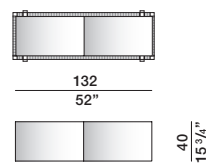

Molteni & C | OUTDOOR

3—
3

bench
GPA14

waterproof cover XGPA14

optional seat cushion
GCPA14

optional cushion
n. 1 seat cushion 40X132 cm

bench
GPA20

waterproof cover XGPA20

optional seat cushion
GCPA20

optional cushion
n. 1 seat cushion 40X192 cm

chair
GSE05

waterproof cover XGSE05

optional seat cushion
GCSE05

optional cushion
n. 1 seat cushion 43X43 cm

chair with armrests
GSB05