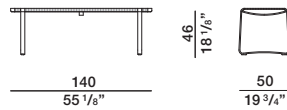

DIMENSIONS

Notes

- For chairs, stool and benches: the seat cushion is optional.
- No reductions of any kind or changes to the finish are possible.

When ordering

Specify the finish of the woven rope

Molteni & C | OUTDOOR

3—
3

bench
GPA14

waterproof cover XGPA14

optional seat cushion
GCPA14

optional cushion
n. 1 seat cushion 40X132 cm