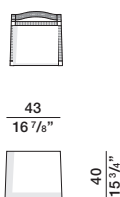

optional seat cushion
GCPA20

optional cushion
n. 1 seat cushion 40X192 cm

chair
GSE05

waterproof cover XGSE05

optional seat cushion
GCSE05

optional cushion
n. 1 seat cushion 43X43 cm

chair with armrests
GSB05

waterproof cover XGSB05

optional cushion
GCSB05

n. 1 seat cushion 43X50 cm

stool
GSG05

waterproof cover XGSG05

optional seat cushion
GCSG05

suggested cushions
n. 1 seat cushion 42,5X39,5 cm

DATASHEET