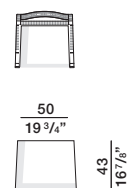

optional seat cushion
GCPA20

optional cushion
n. 1 seat cushion 40X192 cm

chair
GSE05

waterproof cover XGSE05

optional seat cushion
GCSE05

optional cushion
n. 1 seat cushion 43X43 cm

chair with armrests
GSB05

waterproof cover XGSB05

optional cushion
GCSB05

n. 1 seat cushion 43X50 cm

stool
GSG05

waterproof cover XGSG05

optional seat cushion
GCSG05

suggested cushions
n. 1 seat cushion 42,5X39,5 cm

DATASHEET