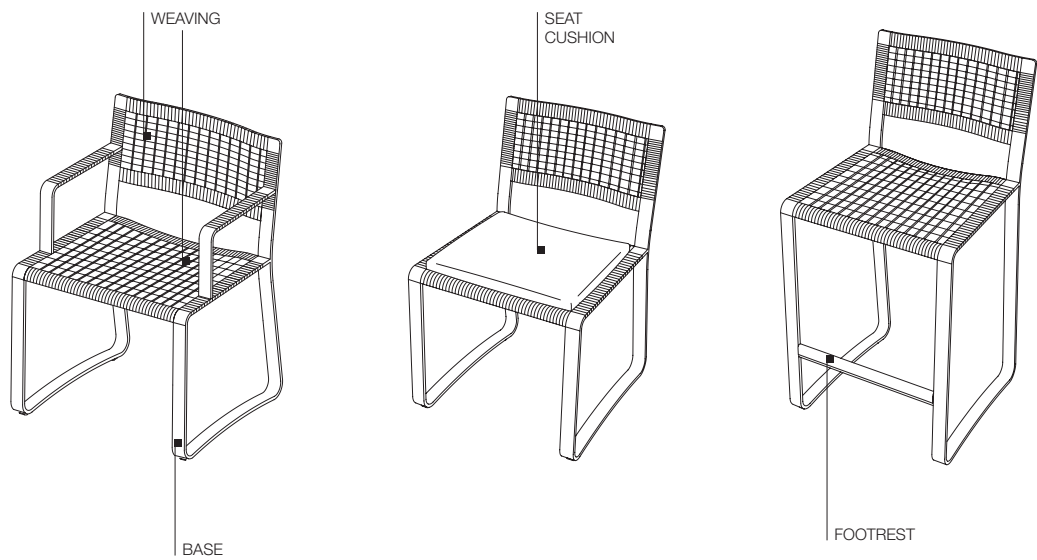

TIMEOUT COLLECTION GREEN POINT — VINCENT VAN DUYSSEN 2022

1—
3

In the seating, the theme of the band of burnished painted aluminium, the fil rouge of the Collection, is taken up again in a more leisurely rhythm to create the structure. The bending of the band draws the shape of the backrest and sled bases, with dynamic, agile and with no corners. A dense, handcrafted polypropylene rope cover is woven onto the metal frame. More compact in its seating dimensions, the stool from the Timeout Collection has a slender structure, characterised by a flat band in burnished painted aluminium with no corners. Seen in profile, the slender thickness of the band gives the stool a delicate, airy silhouette, contrasting with the dense, textured upholstery in the traditional weave pattern that characterises the entire Timeout Collection. A multipurpose element with an accentuated horizontal nature, the bench lends itself well to the freedom of use and mobility inherent in outdoor furniture.

TECHNICAL INFORMATION

Molteni & C | OUTDOOR

COVER

fabric in limited categories

BASE

aluminium, ferrules in plastic material

SEAT CUSHION

insert in shaped polyurethane, cover in waterproof polyester fibre, 100% recyclable

WEAVING

polypropylene fibre

FOOTREST (STOOL)

nylon

WATERPROOF COVER

100% polyester

2—
3

DATASHEET

REGISTERED
DESIGN

X.2022

DIMENSIONS

Notes

- For chairs, stool and benches: the seat cushion is optional.
- No reductions of any kind or changes to the finish are possible.

When ordering

Specify the finish of the woven rope