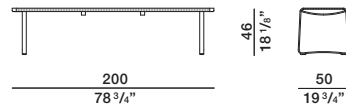

Molteni & C | OUTDOOR

3—
3

bench
GPA14

waterproof cover XGPA14

optional seat cushion
GCPA14

optional cushion
n. 1 seat cushion 40X132 cm

bench
GPA20

waterproof cover XGPA20

optional seat cushion
GCPA20

optional cushion
n. 1 seat cushion 40X192 cm

chair
GSE05

waterproof cover XGSE05

optional seat cushion
GCSE05

optional cushion
n. 1 seat cushion 43X43 cm

chair with armrests
GSB05