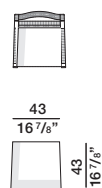

Molteni & C | OUTDOOR

3—
3

bench
GPA14

waterproof cover XGPA14

optional seat cushion
GCPA14

optional cushion
n. 1 seat cushion 40X132 cm

bench
GPA20

waterproof cover XGPA20

optional seat cushion
GCPA20

optional cushion
n. 1 seat cushion 40X192 cm

chair
GSE05

waterproof cover XGSE05

optional seat cushion
GCSE05

optional cushion
n. 1 seat cushion 43X43 cm

chair with armrests
GSB05

waterproof cover XGSB05

optional cushion
GCSB05

n. 1 seat cushion 43X50 cm

stool
GSG05

waterproof cover XGSG05

optional seat cushion
GCSG05

suggested cushions
n. 1 seat cushion 42,5X39,5 cm

DATASHEET