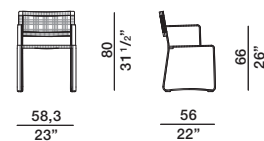

Molteni & C | OUTDOOR

3—
3

bench
GPA14

waterproof cover XGPA14

optional seat cushion
GCPA14

optional cushion
n. 1 seat cushion 40X132 cm

bench
GPA20

waterproof cover XGPA20

optional seat cushion
GCPA20

optional cushion
n. 1 seat cushion 40X192 cm

chair
GSE05

waterproof cover XGSE05

optional seat cushion
GCSE05

optional cushion
n. 1 seat cushion 43X43 cm

chair with armrests
GSB05

waterproof cover XGSB05

optional cushion
GCSB05

n. 1 seat cushion 43X50 cm

stool
GSG05

waterproof cover XGSG05

optional seat cushion
GCSG05

suggested cushions
n. 1 seat cushion 42,5X39,5 cm

DATASHEET