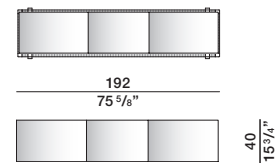

Molteni & C | OUTDOOR

3—
3

bench
GPA14

waterproof cover XGPA14

optional seat cushion
GCPA14

optional cushion
n. 1 seat cushion 40X132 cm

bench
GPA20

waterproof cover XGPA20

optional seat cushion
GCPA20

optional cushion
n. 1 seat cushion 40X192 cm

chair
GSE05

waterproof cover XGSE05

optional seat cushion
GCSE05

optional cushion
n. 1 seat cushion 43X43 cm

chair with armrests
GSB05