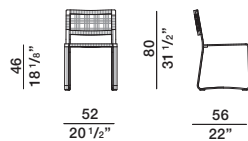

REGISTERED
DESIGN

X.2022

DIMENSIONS

Notes

- For chairs, stool and benches: the seat cushion is optional.
- No reductions of any kind or changes to the finish are possible.

When ordering

Specify the finish of the woven rope

Molteni & C | OUTDOOR

3—
3

bench
GPA14

waterproof cover XGPA14

optional seat cushion
GCPA14

optional cushion
n. 1 seat cushion 40X132 cm

bench
GPA20

waterproof cover XGPA20

optional seat cushion
GCPA20

optional cushion
n. 1 seat cushion 40X192 cm

chair
GSE05

waterproof cover XGSE05

optional seat cushion
GCSE05

optional cushion
n. 1 seat cushion 43X43 cm

chair with armrests
GSB05