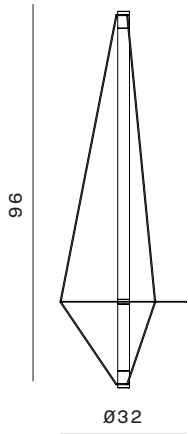

## ed054

Chandelier with brass structure  
and frosted LED light tube.

Voltage: 110/240V  
Custom LED provided with driver.

Standard ceiling rose included  
(driver has to be hidden in the countertop).

Optional ceiling rose with driver box.