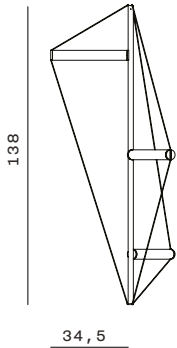

ed045

Chandelier with brass or chromed structure and frosted LED light tubes.

Voltage: 110/240V
Custom LED provided with driver.

Standard ceiling rose included
(driver has to be hidden in the countertop).