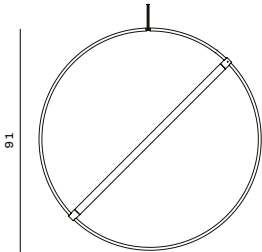

ed046

Suspension LED lamp made by a brass or chromed circular tube.

Voltage: 110/240V
Custom LED provided with driver.

Standard ceiling rose included
(driver has to be hidden in the countertop).

Optional ceiling rose with driver box.