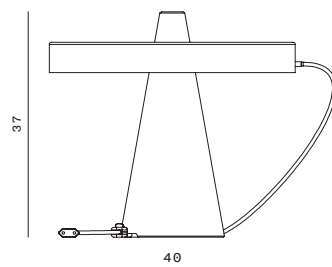

ed039

table lamp

ed039.01 black stone / black

ed039.02 green stone / brass

ed039.03 brown stone / bronze

DESCRIPTION

Table lamp with stone marble base.

DETAILS

Environment: **indoor only**

Supply: **power cord**

Cord Length: **2000mm**

Materials: **coated steel - alluminium**

Weight: **8 kg**

ELECTRICAL SPECIFICATIONS

Bulb: **custom LED strip (INCLUDED)**

Voltage: **24V**

Power: **24W**

Color temperature: **2.700° K**

Rated useful luminous flux: **2.300 lm**

Nominal LED lifetime: **30.000+ h**

Switching: **table switch on cord**

LED DRIVER OUTPUT SPECIFICATIONS

DC voltage: **24V**

Rated current: **1A**

Rated power: **24W**

2016

Made in Italy

WARNING: FOR INTERIOR USE ONLY!