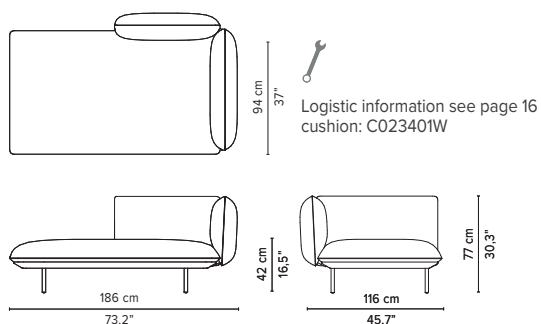

023971-x-y-z Right corner arm low + table

023972-x-y-z Left corner arm low + table

* Appearances, measurements and weights may slightly differ from reality.
The cushions on the drawings are not included in the article.

SENJA SOFA

TECHNICAL DRAWINGS

DEEP SEAT

TOTAL DEPTH 116 CM / 45.75"

023301-x-y Meridienne left arm high

023302-x-y Meridienne left arm low

023401-x-y Meridienne right arm high

023402-x-y Meridienne right arm low

02381-x-z Side table

* Height from the floor = 45 cm / 17.7"

02370S-x-z Table top regular

02370D-x-z Table top deep

C02300-xW Casual back cushion

* Appearances, measurements and weights may slightly differ from reality.
The cushions on the drawings are not included in the article.