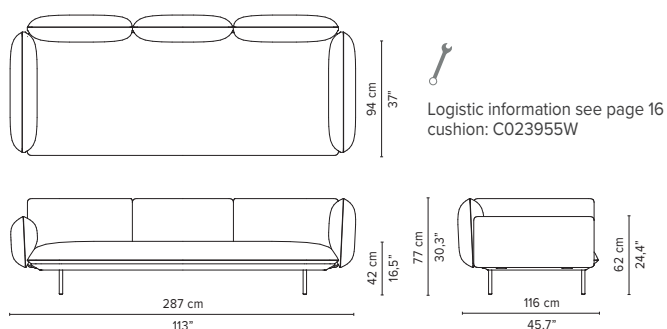

023871-x-y-z Left Corner arm low + table

* Appearances, measurements and weights may slightly differ from reality.
The cushions on the drawings are not included in the article.

SENJA SOFA

TECHNICAL DRAWINGS

DEEP SEAT

TOTAL DEPTH 116 CM / 45.75"

023951-x-y Triple pouf module

023952-x-y Triple module

023953-x-y 3-seater arm high

023954-x-y 3-seater arm low

023955-x-y 3-seater right arm low/high

023956-x-y 3-seater left arm low/high

023957-x-y Right extension + pouf

023958-x-y Left extension + pouf

* Appearances, measurements and weights may slightly differ from reality.
The cushions on the drawings are not included in the article.