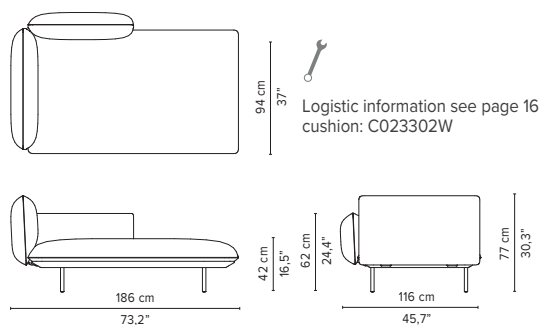

023971-x-y-z Right corner arm low + table

023972-x-y-z Left corner arm low + table

* Appearances, measurements and weights may slightly differ from reality.
The cushions on the drawings are not included in the article.

SENJA SOFA

TECHNICAL DRAWINGS

DEEP SEAT

TOTAL DEPTH 116 CM / 45.75"

023301-x-y Meridienne left arm high

023302-x-y Meridienne left arm low

023401-x-y Meridienne right arm high

023402-x-y Meridienne right arm low

02381-x-z Side table

* Height from the floor = 45 cm / 17.7"

02370S-x-z Table top regular

02370D-x-z Table top deep

C02300-xW Casual back cushion

* Appearances, measurements and weights may slightly differ from reality.
The cushions on the drawings are not included in the article.