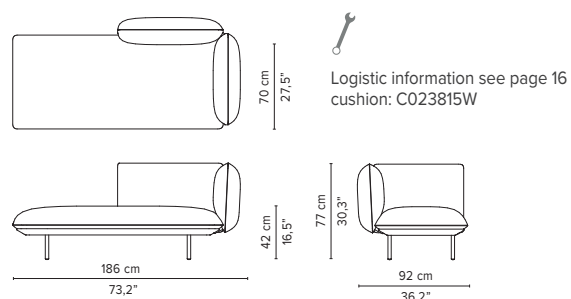

023809-x-y Left Corner arm low

023810-x-y 2-seater arm high

023811-x-y 2-seater arm low

* Appearances, measurements and weights may slightly differ from reality.
The cushions on the drawings are not included in the article.

SENJA SOFA

TECHNICAL DRAWINGS

REGULAR SEAT

TOTAL DEPTH 92 CM / 36.25"

023812-x-y 2-seater right arm low/high

023813-x-y 2-seater left arm low/high

023814-x-y Right corner arm high + pouf

023815-x-y Left corner arm high + pouf

023816-x-y Right corner arm low + pouf

023817-x-y Left corner arm low + pouf

023818-x-y-z Right Corner arm high + table

023819-x-y-z Left Corner arm high + table

* Appearances, measurements and weights may slightly differ from reality.
The cushions on the drawings are not included in the article.

SENJA SOFA

TECHNICAL DRAWINGS

REGULAR SEAT

TOTAL DEPTH 92 CM / 36.25"

023820-x-y-z Right Corner arm low + table

023821-x-y-z Left Corner arm low + table

023901-x-y Triple pouf module

023902-x-y Triple module