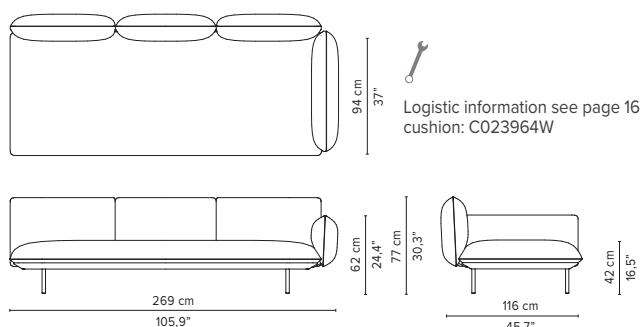

023964-x-y Left corner arm low