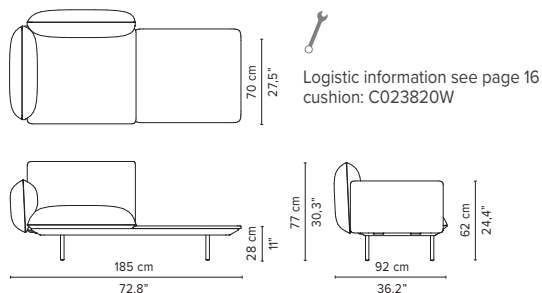

L10-Linen

L70-Ocean

T-Teak

SENJA SOFA

TECHNICAL DRAWINGS

REGULAR SEAT

TOTAL DEPTH 92 CM / 36.25"

023200-x-y Pouf module

SENJA SOFA

TECHNICAL DRAWINGS

REGULAR SEAT

TOTAL DEPTH 92 CM / 36.25"

023812-x-y 2-seater right arm low/high

023813-x-y 2-seater left arm low/high

023814-x-y Right corner arm high + pouf

023815-x-y Left corner arm high + pouf

023816-x-y Right corner arm low + pouf

023817-x-y Left corner arm low + pouf

023818-x-y-z Right Corner arm high + table

023819-x-y-z Left Corner arm high + table

* Appearances, measurements and weights may slightly differ from reality.
The cushions on the drawings are not included in the article.

SENJA SOFA

TECHNICAL DRAWINGS

REGULAR SEAT

TOTAL DEPTH 92 CM / 36.25"

023820-x-y-z Right Corner arm low + table

023821-x-y-z Left Corner arm low + table

023901-x-y Triple pouf module

023902-x-y Triple module