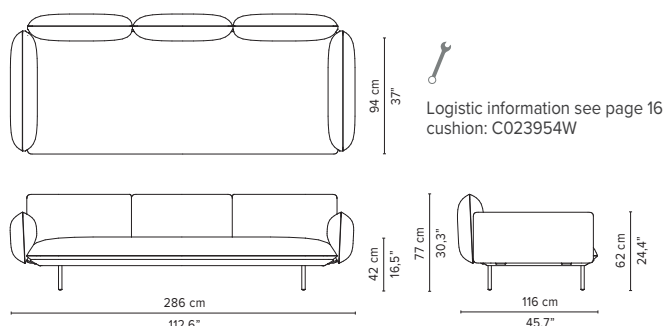

023871-x-y-z Left Corner arm low + table

* Appearances, measurements and weights may slightly differ from reality.
The cushions on the drawings are not included in the article.

SENJA SOFA

TECHNICAL DRAWINGS

DEEP SEAT

TOTAL DEPTH 116 CM / 45.75"

023951-x-y Triple pouf module

023952-x-y Triple module

023953-x-y 3-seater arm high

023954-x-y 3-seater arm low

023955-x-y 3-seater right arm low/high

023956-x-y 3-seater left arm low/high

023957-x-y Right extension + pouf

023958-x-y Left extension + pouf

* Appearances, measurements and weights may slightly differ from reality.
The cushions on the drawings are not included in the article.