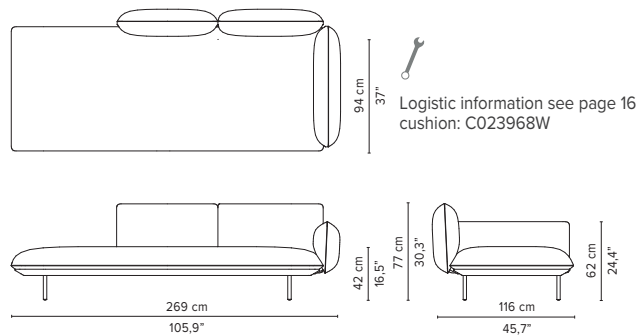

023963-x-y Right corner arm low

023964-x-y Left corner arm low

023965-x-y Right corner arm high + pouf

023966-x-y Left corner arm high + pouf

* Appearances, measurements and weights may slightly differ from reality.
The cushions on the drawings are not included in the article.

SENJA SOFA

TECHNICAL DRAWINGS

DEEP SEAT

TOTAL DEPTH 116 CM / 45.75"

023967-x-y Right corner arm low + pouf

023968-x-y Left corner arm low + pouf

023969-x-y-z Right corner arm high + table

023970-x-y-z Left corner arm high + table

023971-x-y-z Right corner arm low + table

023972-x-y-z Left corner arm low + table

* Appearances, measurements and weights may slightly differ from reality.
The cushions on the drawings are not included in the article.