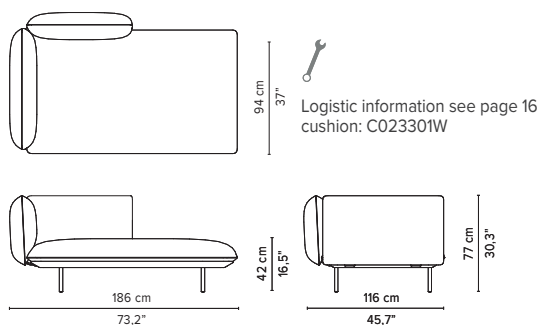

SENJA SOFA

TECHNICAL DRAWINGS

DEEP SEAT

TOTAL DEPTH 116 CM / 45.75"

023967-x-y Right corner arm low + pouf

023968-x-y Left corner arm low + pouf

023969-x-y-z Right corner arm high + table

023970-x-y-z Left corner arm high + table

023971-x-y-z Right corner arm low + table

023972-x-y-z Left corner arm low + table

* Appearances, measurements and weights may slightly differ from reality.
The cushions on the drawings are not included in the article.

SENJA SOFA

TECHNICAL DRAWINGS

DEEP SEAT

TOTAL DEPTH 116 CM / 45.75"

023301-x-y Meridienne left arm high

023302-x-y Meridienne left arm low

023401-x-y Meridienne right arm high

023402-x-y Meridienne right arm low