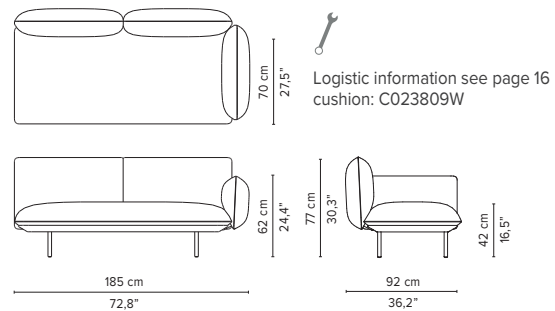

L10-Linen

L70-Ocean

T-Teak

SENJA SOFA

TECHNICAL DRAWINGS

REGULAR SEAT

TOTAL DEPTH 92 CM / 36.25"

023200-x-y Pouf module

023201-x-y Single module

023202-x-y 1-seater arm high

023203-x-y 1-seater arm low

023801-x-y Double pouf module

023802-x-y-z Pouf + table

023803-x-y Single module + pouf

023804-x-y-z Single module + table

* Appearances, measurements and weights may slightly differ from reality.
The cushions on the drawings are not included in the article.

SENJA SOFA

TECHNICAL DRAWINGS

REGULAR SEAT

TOTAL DEPTH 92 CM / 36.25"

023805-x-y Double module

023806-x-y Right Corner arm high

023807-x-y Left Corner arm high

023808-x-y Right Corner arm low

023809-x-y Left Corner arm low

023810-x-y 2-seater arm high

023811-x-y 2-seater arm low

* Appearances, measurements and weights may slightly differ from reality.
The cushions on the drawings are not included in the article.