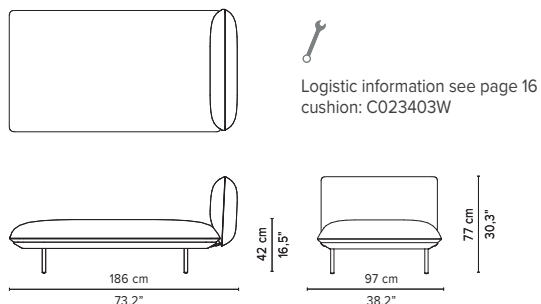

023403-x-y Meridienne Daybed

* Appearances, measurements and weights may slightly differ from reality.
The cushions on the drawings are not included in the article.