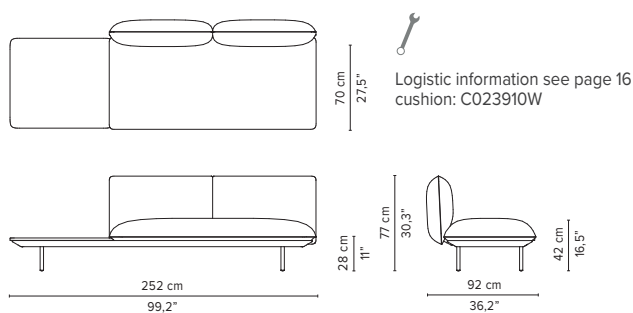

SENJA SOFA

TECHNICAL DRAWINGS

REGULAR SEAT

TOTAL DEPTH 92 CM / 36.25"

023820-x-y-z Right Corner arm low + table

023821-x-y-z Left Corner arm low + table

023901-x-y Triple pouf module

023902-x-y Triple module

023903-x-y 3-seater arm high

023904-x-y 3-seater arm low

023905-x-y 3-seater right arm low/high

023906-x-y 3-seater left arm low/high

* Appearances, measurements and weights may slightly differ from reality.
The cushions on the drawings are not included in the article.

SENJA SOFA

TECHNICAL DRAWINGS

REGULAR SEAT

TOTAL DEPTH 92 CM / 36.25"

023907-x-y Right extension + pouf

023908-x-y Left extension + pouf

023909-x-y-z Right extension + table

023910-x-y-z Left extension + table

023911-x-y Right corner arm high

023912-x-y Left corner arm high

023913-x-y Right corner arm low

023914-x-y Left corner arm low

* Appearances, measurements and weights may slightly differ from reality.
The cushions on the drawings are not included in the article.