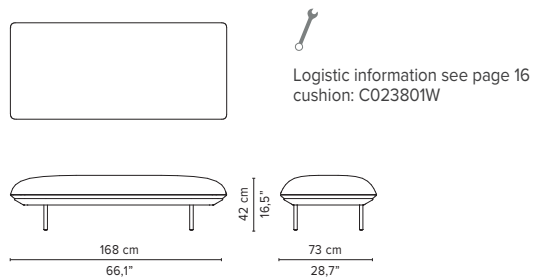

L10-Linen

L70-Ocean

T-Teak

SENJA SOFA

TECHNICAL DRAWINGS

REGULAR SEAT

TOTAL DEPTH 92 CM / 36.25"

023200-x-y Pouf module

023201-x-y Single module

023202-x-y 1-seater arm high

023203-x-y 1-seater arm low

023801-x-y Double pouf module

023802-x-y-z Pouf + table

023803-x-y Single module + pouf

023804-x-y-z Single module + table

* Appearances, measurements and weights may slightly differ from reality.
The cushions on the drawings are not included in the article.

SENJA SOFA

TECHNICAL DRAWINGS

REGULAR SEAT

TOTAL DEPTH 92 CM / 36.25"

023805-x-y Double module

023806-x-y Right Corner arm high

023807-x-y Left Corner arm high

023808-x-y Right Corner arm low

023809-x-y Left Corner arm low

023810-x-y 2-seater arm high

023811-x-y 2-seater arm low

* Appearances, measurements and weights may slightly differ from reality.
The cushions on the drawings are not included in the article.