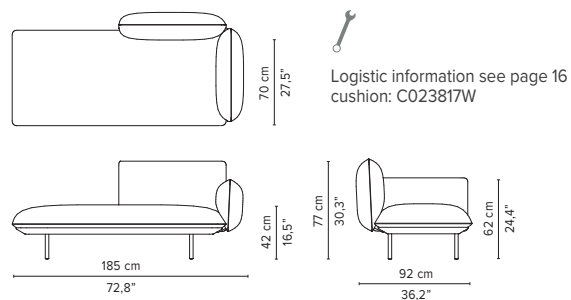

SENJA SOFA

TECHNICAL DRAWINGS

REGULAR SEAT

TOTAL DEPTH 92 CM / 36.25"

023805-x-y Double module

023806-x-y Right Corner arm high

023807-x-y Left Corner arm high

023808-x-y Right Corner arm low

023809-x-y Left Corner arm low

023810-x-y 2-seater arm high

023811-x-y 2-seater arm low

* Appearances, measurements and weights may slightly differ from reality.
The cushions on the drawings are not included in the article.

SENJA SOFA

TECHNICAL DRAWINGS

REGULAR SEAT

TOTAL DEPTH 92 CM / 36.25"

023812-x-y 2-seater right arm low/high

023813-x-y 2-seater left arm low/high

023814-x-y Right corner arm high + pouf

023815-x-y Left corner arm high + pouf

023816-x-y Right corner arm low + pouf

023817-x-y Left corner arm low + pouf

023818-x-y-z Right Corner arm high + table

023819-x-y-z Left Corner arm high + table

* Appearances, measurements and weights may slightly differ from reality.
The cushions on the drawings are not included in the article.