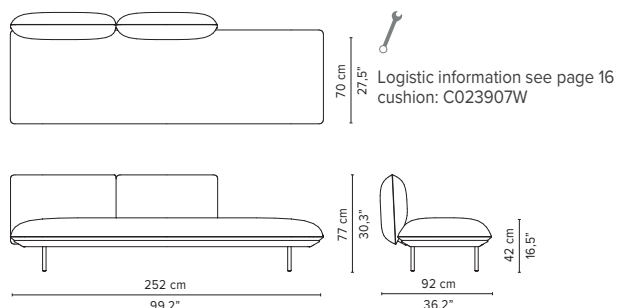

023816-x-y Right corner arm low + pouf

023817-x-y Left corner arm low + pouf

023818-x-y-z Right Corner arm high + table

023819-x-y-z Left Corner arm high + table

* Appearances, measurements and weights may slightly differ from reality.
The cushions on the drawings are not included in the article.

SENJA SOFA

TECHNICAL DRAWINGS

REGULAR SEAT

TOTAL DEPTH 92 CM / 36.25"

023820-x-y-z Right Corner arm low + table

023821-x-y-z Left Corner arm low + table

023901-x-y Triple pouf module

023902-x-y Triple module

023903-x-y 3-seater arm high

023904-x-y 3-seater arm low

023905-x-y 3-seater right arm low/high

023906-x-y 3-seater left arm low/high

* Appearances, measurements and weights may slightly differ from reality.
The cushions on the drawings are not included in the article.

SENJA SOFA

TECHNICAL DRAWINGS

REGULAR SEAT

TOTAL DEPTH 92 CM / 36.25"

023907-x-y Right extension + pouf

023908-x-y Left extension + pouf

023909-x-y-z Right extension + table

023910-x-y-z Left extension + table