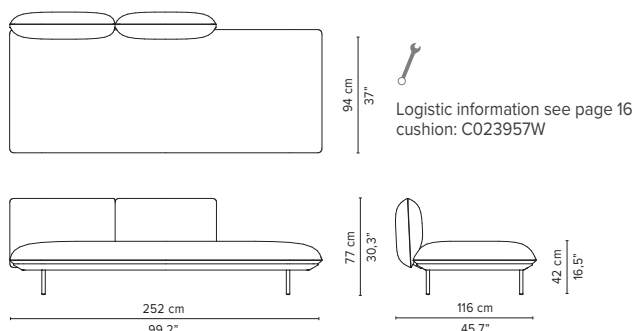

023871-x-y-z Left Corner arm low + table

* Appearances, measurements and weights may slightly differ from reality.
The cushions on the drawings are not included in the article.

SENJA SOFA

TECHNICAL DRAWINGS

DEEP SEAT

TOTAL DEPTH 116 CM / 45.75"

023951-x-y Triple pouf module

023952-x-y Triple module

023953-x-y 3-seater arm high

023954-x-y 3-seater arm low

023955-x-y 3-seater right arm low/high

023956-x-y 3-seater left arm low/high

023957-x-y Right extension + pouf

023958-x-y Left extension + pouf

* Appearances, measurements and weights may slightly differ from reality.
The cushions on the drawings are not included in the article.