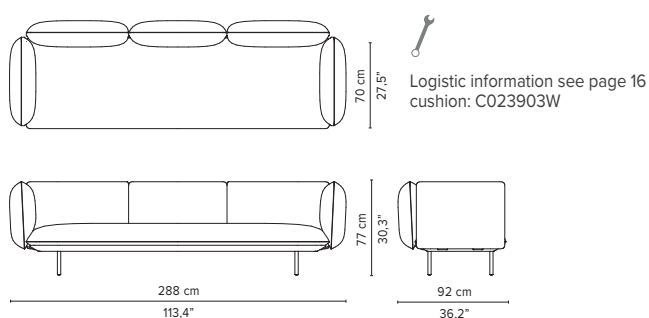

SENJA SOFA

TECHNICAL DRAWINGS

REGULAR SEAT

TOTAL DEPTH 92 CM / 36.25"

023812-x-y 2-seater right arm low/high

023813-x-y 2-seater left arm low/high

023814-x-y Right corner arm high + pouf

023815-x-y Left corner arm high + pouf

023816-x-y Right corner arm low + pouf

023817-x-y Left corner arm low + pouf

023818-x-y-z Right Corner arm high + table

023819-x-y-z Left Corner arm high + table

* Appearances, measurements and weights may slightly differ from reality.
The cushions on the drawings are not included in the article.

SENJA SOFA

TECHNICAL DRAWINGS

REGULAR SEAT

TOTAL DEPTH 92 CM / 36.25"

023820-x-y-z Right Corner arm low + table

023821-x-y-z Left Corner arm low + table

023901-x-y Triple pouf module

023902-x-y Triple module

023903-x-y 3-seater arm high

023904-x-y 3-seater arm low

023905-x-y 3-seater right arm low/high

023906-x-y 3-seater left arm low/high

* Appearances, measurements and weights may slightly differ from reality.
The cushions on the drawings are not included in the article.