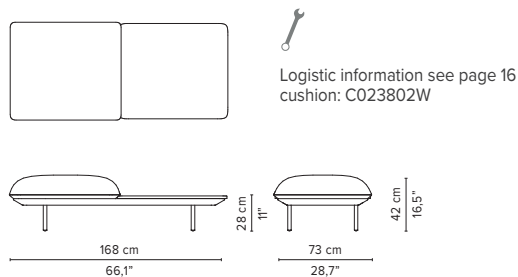

L10-Linen

L70-Ocean

T-Teak

SENJA SOFA

TECHNICAL DRAWINGS

REGULAR SEAT

TOTAL DEPTH 92 CM / 36.25"

023200-x-y Pouf module

023201-x-y Single module

023202-x-y 1-seater arm high

023203-x-y 1-seater arm low

023801-x-y Double pouf module

023802-x-y-z Pouf + table

023803-x-y Single module + pouf

023804-x-y-z Single module + table

* Appearances, measurements and weights may slightly differ from reality.
The cushions on the drawings are not included in the article.

SENJA SOFA

TECHNICAL DRAWINGS

REGULAR SEAT

TOTAL DEPTH 92 CM / 36.25"

023805-x-y Double module

023806-x-y Right Corner arm high

023807-x-y Left Corner arm high

023808-x-y Right Corner arm low