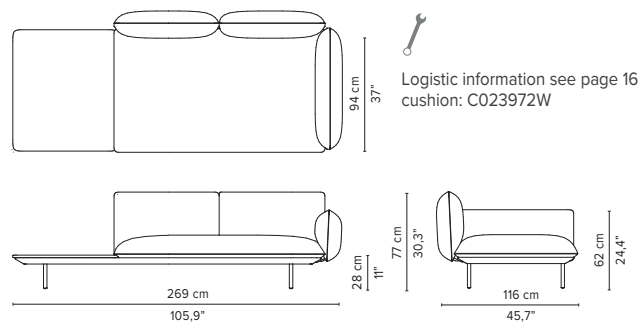

SENJA SOFA

TECHNICAL DRAWINGS

DEEP SEAT

TOTAL DEPTH 116 CM / 45.75"

023967-x-y Right corner arm low + pouf

023968-x-y Left corner arm low + pouf

023969-x-y-z Right corner arm high + table

023970-x-y-z Left corner arm high + table

023971-x-y-z Right corner arm low + table

023972-x-y-z Left corner arm low + table

* Appearances, measurements and weights may slightly differ from reality.
The cushions on the drawings are not included in the article.