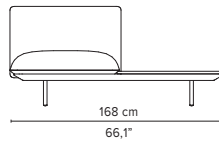

023919-x-y-z Right corner arm high + table

023920-x-y-z Left corner arm high + table

023921-x-y-z Right corner arm low + table

023922-x-y-z Left corner arm low + table

* Appearances, measurements and weights may slightly differ from reality.
The cushions on the drawings are not included in the article.

SENJA SOFA

TECHNICAL DRAWINGS

DEEP SEAT

TOTAL DEPTH 116 CM / 45.75"

023851-x-y Double pouf module

Logistic information see page 16
cushion: C023851W

023852-x-y-z Pouf + table

Logistic information see page 16
cushion: C023852W

023853-x-y Single module + pouf

Logistic information see page 16
cushion: C023853W

023854-x-y-z Single module + table

Logistic information see page 16
cushion: C023854W

023855-x-y Double module

Logistic information see page 16
cushion: C023855W

* Appearances, measurements and weights may slightly differ from reality.
The cushions on the drawings are not included in the article.

SENJA SOFA

TECHNICAL DRAWINGS

DEEP SEAT

TOTAL DEPTH 116 CM / 45.75"

023856-x-y Right Corner arm high