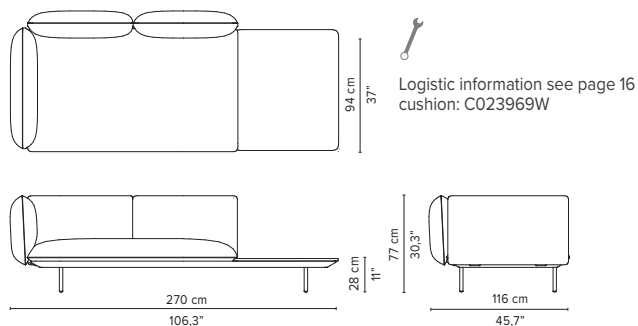

SENJA SOFA

TECHNICAL DRAWINGS

DEEP SEAT

TOTAL DEPTH 116 CM / 45.75"

023967-x-y Right corner arm low + pouf

023968-x-y Left corner arm low + pouf

023969-x-y-z Right corner arm high + table

023970-x-y-z Left corner arm high + table

023971-x-y-z Right corner arm low + table

023972-x-y-z Left corner arm low + table

* Appearances, measurements and weights may slightly differ from reality.
The cushions on the drawings are not included in the article.