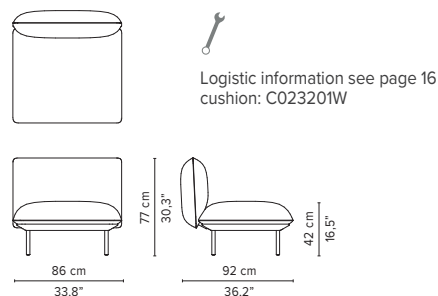

L10-Linen

L70-Ocean

T-Teak

SENJA SOFA

TECHNICAL DRAWINGS

REGULAR SEAT

TOTAL DEPTH 92 CM / 36.25"

023200-x-y Pouf module

023201-x-y Single module

023202-x-y 1-seater arm high

023203-x-y 1-seater arm low

023801-x-y Double pouf module

023802-x-y-z Pouf + table

023803-x-y Single module + pouf

023804-x-y-z Single module + table

* Appearances, measurements and weights may slightly differ from reality.
The cushions on the drawings are not included in the article.