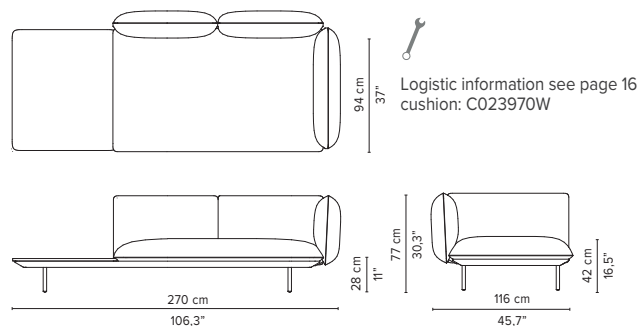

SENJA SOFA

TECHNICAL DRAWINGS

DEEP SEAT

TOTAL DEPTH 116 CM / 45.75"

023967-x-y Right corner arm low + pouf

023968-x-y Left corner arm low + pouf

023969-x-y-z Right corner arm high + table

023970-x-y-z Left corner arm high + table

023971-x-y-z Right corner arm low + table

023972-x-y-z Left corner arm low + table

* Appearances, measurements and weights may slightly differ from reality.
The cushions on the drawings are not included in the article.