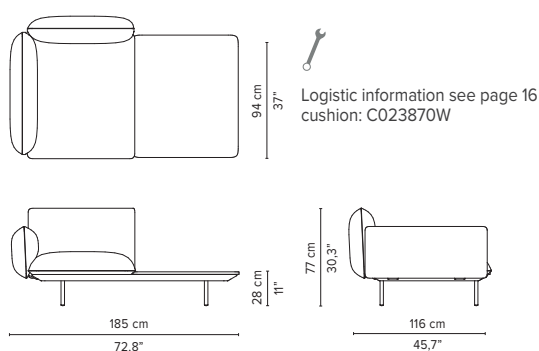

* Appearances, measurements and weights may slightly differ from reality.
The cushions on the drawings are not included in the article.

SENJA SOFA

TECHNICAL DRAWINGS

DEEP SEAT

TOTAL DEPTH 116 CM / 45.75"

023864-x-y Right Corner arm high + pouf

023865-x-y Left Corner arm high + pouf

023866-x-y Right Corner arm low + pouf

023867-x-y Left Corner arm low + pouf

023868-x-y-z Right Corner arm high + table

023869-x-y-z Left Corner arm high + table

023870-x-y-z Right Corner arm low + table

023871-x-y-z Left Corner arm low + table

* Appearances, measurements and weights may slightly differ from reality.
The cushions on the drawings are not included in the article.

SENJA SOFA

TECHNICAL DRAWINGS