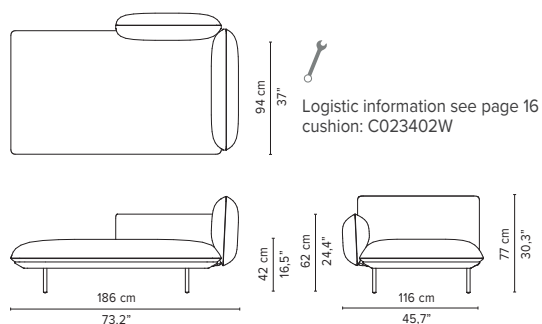

023971-x-y-z Right corner arm low + table

023972-x-y-z Left corner arm low + table

* Appearances, measurements and weights may slightly differ from reality.
The cushions on the drawings are not included in the article.

SENJA SOFA

TECHNICAL DRAWINGS

DEEP SEAT

TOTAL DEPTH 116 CM / 45.75"

023301-x-y Meridienne left arm high

023302-x-y Meridienne left arm low

023401-x-y Meridienne right arm high

023402-x-y Meridienne right arm low

02381-x-z Side table

* Height from the floor = 45 cm / 17.7"

02370S-x-z Table top regular

02370D-x-z Table top deep

C02300-xW Casual back cushion

* Appearances, measurements and weights may slightly differ from reality.
The cushions on the drawings are not included in the article.