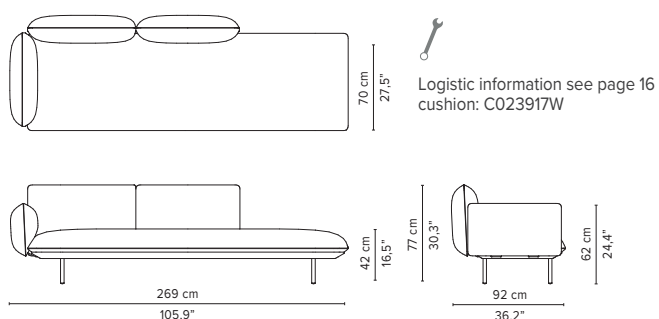

SENJA SOFA

TECHNICAL DRAWINGS

REGULAR SEAT

TOTAL DEPTH 92 CM / 36.25"

023907-x-y Right extension + pouf

023908-x-y Left extension + pouf

023909-x-y-z Right extension + table

023910-x-y-z Left extension + table

023911-x-y Right corner arm high

023912-x-y Left corner arm high

023913-x-y Right corner arm low

023914-x-y Left corner arm low

* Appearances, measurements and weights may slightly differ from reality.
The cushions on the drawings are not included in the article.

SENJA SOFA

TECHNICAL DRAWINGS

REGULAR SEAT

TOTAL DEPTH 92 CM / 36.25"

023915-x-y Right corner arm high + pouf

023916-x-y Left corner arm high + pouf

023917-x-y Right corner arm low + pouf

023918-x-y Left corner arm low + pouf

023919-x-y-z Right corner arm high + table

023920-x-y-z Left corner arm high + table

023921-x-y-z Right corner arm low + table

023922-x-y-z Left corner arm low + table

* Appearances, measurements and weights may slightly differ from reality.
The cushions on the drawings are not included in the article.