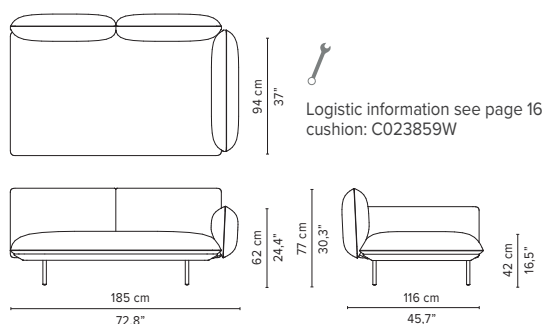

SENJA SOFA

TECHNICAL DRAWINGS

DEEP SEAT

TOTAL DEPTH 116 CM / 45.75"

023851-x-y Double pouf module

Logistic information see page 16
cushion: C023851W

023852-x-y-z Pouf + table

Logistic information see page 16
cushion: C023852W

* Appearances, measurements and weights may slightly differ from reality.
The cushions on the drawings are not included in the article.

SENJA SOFA

TECHNICAL DRAWINGS

DEEP SEAT

TOTAL DEPTH 116 CM / 45.75"

023856-x-y Right Corner arm high

023857-x-y Left Corner arm high

023858-x-y Right Corner arm low

023859-x-y Left Corner arm low

023860-x-y 2-seater arm high

023861-x-y 2-seater arm low

023862-x-y 2-seater right arm low/high

023863-x-y 2-seater left arm low/high

* Appearances, measurements and weights may slightly differ from reality.
The cushions on the drawings are not included in the article.

SENJA SOFA

TECHNICAL DRAWINGS

DEEP SEAT

TOTAL DEPTH 116 CM / 45.75"

023864-x-y Right Corner arm high + pouf