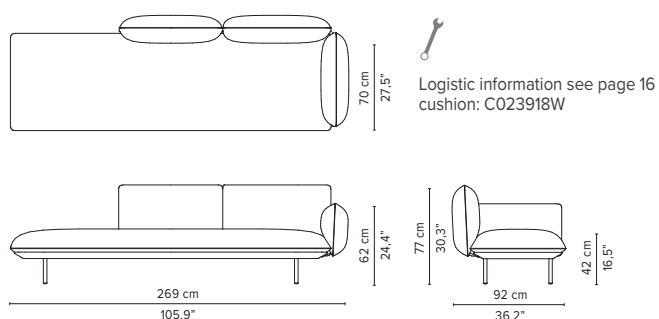

SENJA SOFA

TECHNICAL DRAWINGS

REGULAR SEAT

TOTAL DEPTH 92 CM / 36.25"

023907-x-y Right extension + pouf

023908-x-y Left extension + pouf

023909-x-y-z Right extension + table

023910-x-y-z Left extension + table

023911-x-y Right corner arm high

023912-x-y Left corner arm high

023913-x-y Right corner arm low

023914-x-y Left corner arm low

* Appearances, measurements and weights may slightly differ from reality.
The cushions on the drawings are not included in the article.

SENJA SOFA

TECHNICAL DRAWINGS

REGULAR SEAT

TOTAL DEPTH 92 CM / 36.25"

023915-x-y Right corner arm high + pouf

023916-x-y Left corner arm high + pouf

023917-x-y Right corner arm low + pouf

023918-x-y Left corner arm low + pouf

023919-x-y-z Right corner arm high + table

023920-x-y-z Left corner arm high + table

023921-x-y-z Right corner arm low + table

023922-x-y-z Left corner arm low + table

* Appearances, measurements and weights may slightly differ from reality.
The cushions on the drawings are not included in the article.