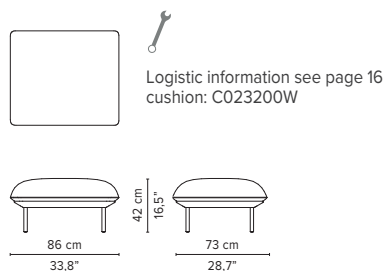

L10-Linen

L70-Ocean

T-Teak

SENJA SOFA

TECHNICAL DRAWINGS

REGULAR SEAT

TOTAL DEPTH 92 CM / 36.25"

023200-x-y Pouf module

023201-x-y Single module

023202-x-y 1-seater arm high

023203-x-y 1-seater arm low

023801-x-y Double pouf module

023802-x-y-z Pouf + table

023803-x-y Single module + pouf

023804-x-y-z Single module + table

* Appearances, measurements and weights may slightly differ from reality.
The cushions on the drawings are not included in the article.