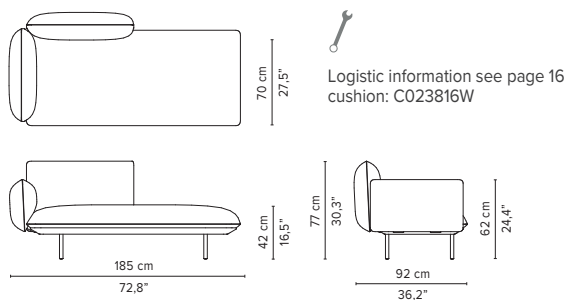

L10-Linen

L70-Ocean

T-Teak

SENJA SOFA

TECHNICAL DRAWINGS

REGULAR SEAT

TOTAL DEPTH 92 CM / 36.25"

023200-x-y Pouf module

023809-x-y Left Corner arm low

023810-x-y 2-seater arm high

023811-x-y 2-seater arm low

* Appearances, measurements and weights may slightly differ from reality.
The cushions on the drawings are not included in the article.

SENJA SOFA

TECHNICAL DRAWINGS

REGULAR SEAT

TOTAL DEPTH 92 CM / 36.25"

023812-x-y 2-seater right arm low/high

023813-x-y 2-seater left arm low/high

023814-x-y Right corner arm high + pouf

023815-x-y Left corner arm high + pouf

023816-x-y Right corner arm low + pouf

023817-x-y Left corner arm low + pouf

023818-x-y-z Right Corner arm high + table

023819-x-y-z Left Corner arm high + table

* Appearances, measurements and weights may slightly differ from reality.
The cushions on the drawings are not included in the article.