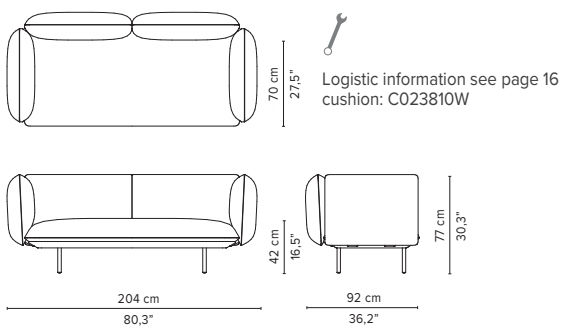

L10-Linen

L70-Ocean

T-Teak

SENJA SOFA

TECHNICAL DRAWINGS

REGULAR SEAT

TOTAL DEPTH 92 CM / 36.25"

023200-x-y Pouf module

023201-x-y Single module

023202-x-y 1-seater arm high

023203-x-y 1-seater arm low

023801-x-y Double pouf module

023802-x-y-z Pouf + table

023803-x-y Single module + pouf

023804-x-y-z Single module + table

* Appearances, measurements and weights may slightly differ from reality.
The cushions on the drawings are not included in the article.

SENJA SOFA

TECHNICAL DRAWINGS

REGULAR SEAT

TOTAL DEPTH 92 CM / 36.25"

023805-x-y Double module

023806-x-y Right Corner arm high

023807-x-y Left Corner arm high

023808-x-y Right Corner arm low

023809-x-y Left Corner arm low

023810-x-y 2-seater arm high

023811-x-y 2-seater arm low

* Appearances, measurements and weights may slightly differ from reality.
The cushions on the drawings are not included in the article.