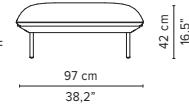

023919-x-y-z Right corner arm high + table

023920-x-y-z Left corner arm high + table

023921-x-y-z Right corner arm low + table

023922-x-y-z Left corner arm low + table

* Appearances, measurements and weights may slightly differ from reality.
The cushions on the drawings are not included in the article.

SENJA SOFA

TECHNICAL DRAWINGS

DEEP SEAT

TOTAL DEPTH 116 CM / 45.75"

023851-x-y Double pouf module

Logistic information see page 16
cushion: C023851W

023852-x-y-z Pouf + table

Logistic information see page 16
cushion: C023852W