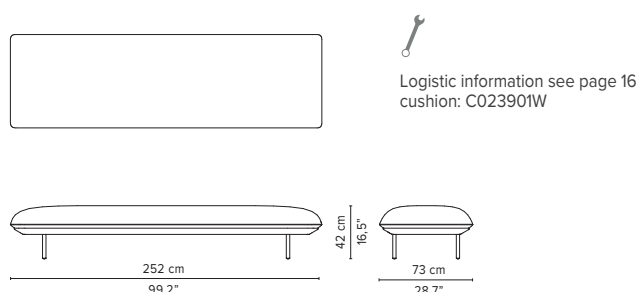

SENJA SOFA

TECHNICAL DRAWINGS

REGULAR SEAT

TOTAL DEPTH 92 CM / 36.25"

023812-x-y 2-seater right arm low/high

023813-x-y 2-seater left arm low/high

023814-x-y Right corner arm high + pouf

023815-x-y Left corner arm high + pouf

023816-x-y Right corner arm low + pouf

023817-x-y Left corner arm low + pouf

023818-x-y-z Right Corner arm high + table

023819-x-y-z Left Corner arm high + table

* Appearances, measurements and weights may slightly differ from reality.
The cushions on the drawings are not included in the article.

SENJA SOFA

TECHNICAL DRAWINGS

REGULAR SEAT

TOTAL DEPTH 92 CM / 36.25"

023820-x-y-z Right Corner arm low + table

023821-x-y-z Left Corner arm low + table

023901-x-y Triple pouf module

023902-x-y Triple module

023903-x-y 3-seater arm high

023904-x-y 3-seater arm low

023905-x-y 3-seater right arm low/high

023906-x-y 3-seater left arm low/high

* Appearances, measurements and weights may slightly differ from reality.
The cushions on the drawings are not included in the article.