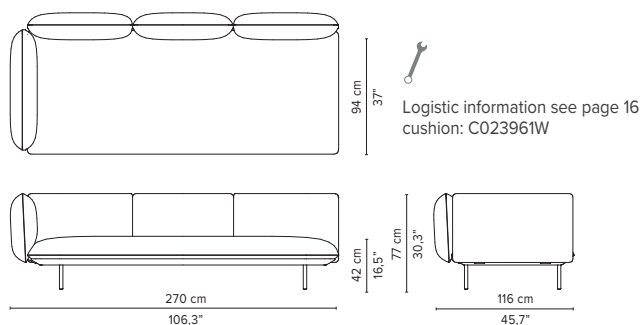

023957-x-y Right extension + pouf

023958-x-y Left extension + pouf

* Appearances, measurements and weights may slightly differ from reality.
The cushions on the drawings are not included in the article.

SENJA SOFA

TECHNICAL DRAWINGS

DEEP SEAT

TOTAL DEPTH 116 CM / 45.75"

023959-x-y-z Right extension + table

023960-x-y-z Left extension + table

023961-x-y Right corner arm high

023962-x-y Left corner arm high