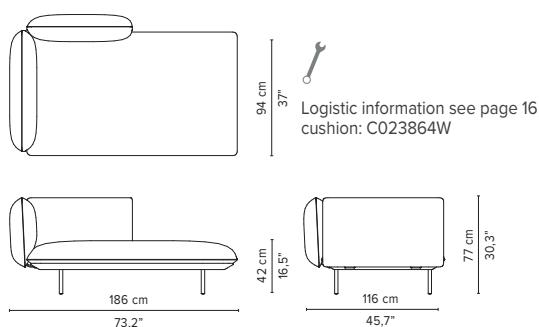

023857-x-y Left Corner arm high

023858-x-y Right Corner arm low

023859-x-y Left Corner arm low

023860-x-y 2-seater arm high

023861-x-y 2-seater arm low

023862-x-y 2-seater right arm low/high

023863-x-y 2-seater left arm low/high

* Appearances, measurements and weights may slightly differ from reality.
The cushions on the drawings are not included in the article.

SENJA SOFA

TECHNICAL DRAWINGS

DEEP SEAT

TOTAL DEPTH 116 CM / 45.75"

023864-x-y Right Corner arm high + pouf