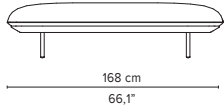

023919-x-y-z Right corner arm high + table

023920-x-y-z Left corner arm high + table

023921-x-y-z Right corner arm low + table

023922-x-y-z Left corner arm low + table

* Appearances, measurements and weights may slightly differ from reality.
The cushions on the drawings are not included in the article.

SENJA SOFA

TECHNICAL DRAWINGS

DEEP SEAT

TOTAL DEPTH 116 CM / 45.75"

023851-x-y Double pouf module

Logistic information see page 16
cushion: C023851W

023852-x-y-z Pouf + table

Logistic information see page 16
cushion: C023852W