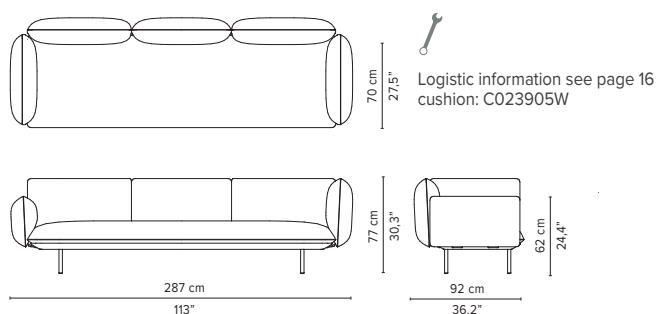

SENJA SOFA

TECHNICAL DRAWINGS

REGULAR SEAT

TOTAL DEPTH 92 CM / 36.25"

023812-x-y 2-seater right arm low/high

023813-x-y 2-seater left arm low/high

023814-x-y Right corner arm high + pouf

023815-x-y Left corner arm high + pouf

023816-x-y Right corner arm low + pouf

023817-x-y Left corner arm low + pouf

023818-x-y-z Right Corner arm high + table

023819-x-y-z Left Corner arm high + table

* Appearances, measurements and weights may slightly differ from reality.
The cushions on the drawings are not included in the article.

SENJA SOFA

TECHNICAL DRAWINGS

REGULAR SEAT

TOTAL DEPTH 92 CM / 36.25"

023820-x-y-z Right Corner arm low + table

023821-x-y-z Left Corner arm low + table

023901-x-y Triple pouf module

023902-x-y Triple module

023903-x-y 3-seater arm high

023904-x-y 3-seater arm low

023905-x-y 3-seater right arm low/high

023906-x-y 3-seater left arm low/high

* Appearances, measurements and weights may slightly differ from reality.
The cushions on the drawings are not included in the article.