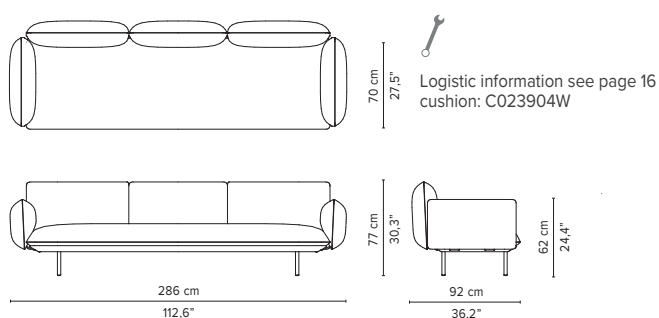

SENJA SOFA

TECHNICAL DRAWINGS

REGULAR SEAT

TOTAL DEPTH 92 CM / 36.25"

023812-x-y 2-seater right arm low/high

023813-x-y 2-seater left arm low/high

023814-x-y Right corner arm high + pouf

023815-x-y Left corner arm high + pouf

023816-x-y Right corner arm low + pouf

023817-x-y Left corner arm low + pouf

023818-x-y-z Right Corner arm high + table

023819-x-y-z Left Corner arm high + table

* Appearances, measurements and weights may slightly differ from reality.
The cushions on the drawings are not included in the article.

SENJA SOFA

TECHNICAL DRAWINGS

REGULAR SEAT

TOTAL DEPTH 92 CM / 36.25"

023820-x-y-z Right Corner arm low + table

023821-x-y-z Left Corner arm low + table

023901-x-y Triple pouf module

023902-x-y Triple module

023903-x-y 3-seater arm high

023904-x-y 3-seater arm low

023905-x-y 3-seater right arm low/high

023906-x-y 3-seater left arm low/high

* Appearances, measurements and weights may slightly differ from reality.
The cushions on the drawings are not included in the article.