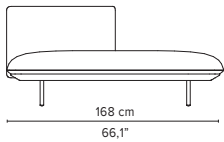

SENJA SOFA

TECHNICAL DRAWINGS

DEEP SEAT

TOTAL DEPTH 116 CM / 45.75"

023851-x-y Double pouf module

Logistic information see page 16
cushion: C023851W

023852-x-y-z Pouf + table

Logistic information see page 16
cushion: C023852W

023853-x-y Single module + pouf

Logistic information see page 16
cushion: C023853W

023854-x-y-z Single module + table

Logistic information see page 16
cushion: C023854W

023855-x-y Double module

Logistic information see page 16
cushion: C023855W

* Appearances, measurements and weights may slightly differ from reality.
The cushions on the drawings are not included in the article.