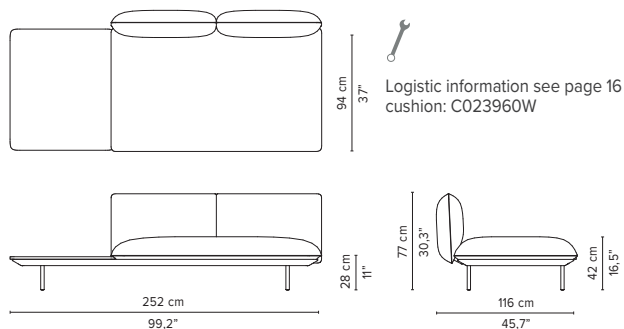

023957-x-y Right extension + pouf

023958-x-y Left extension + pouf

* Appearances, measurements and weights may slightly differ from reality.
The cushions on the drawings are not included in the article.

SENJA SOFA

TECHNICAL DRAWINGS

DEEP SEAT

TOTAL DEPTH 116 CM / 45.75"

023959-x-y-z Right extension + table

023960-x-y-z Left extension + table

023961-x-y Right corner arm high

023962-x-y Left corner arm high