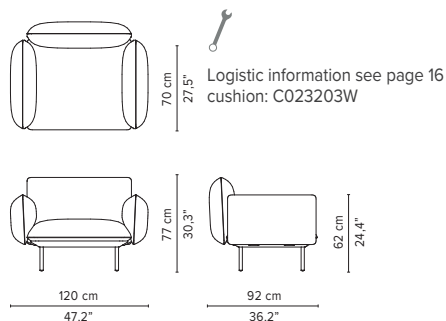

L10-Linen

L70-Ocean

T-Teak

SENJA SOFA

TECHNICAL DRAWINGS

REGULAR SEAT

TOTAL DEPTH 92 CM / 36.25"

023200-x-y Pouf module

023201-x-y Single module

023202-x-y 1-seater arm high

023203-x-y 1-seater arm low

023801-x-y Double pouf module

023802-x-y-z Pouf + table

023803-x-y Single module + pouf

023804-x-y-z Single module + table

* Appearances, measurements and weights may slightly differ from reality.
The cushions on the drawings are not included in the article.

SENJA SOFA

TECHNICAL DRAWINGS

REGULAR SEAT

TOTAL DEPTH 92 CM / 36.25"

023805-x-y Double module

023806-x-y Right Corner arm high

023807-x-y Left Corner arm high

023808-x-y Right Corner arm low