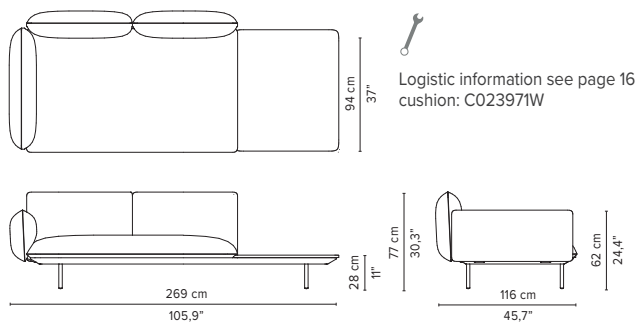

023963-x-y Right corner arm low

023964-x-y Left corner arm low

023965-x-y Right corner arm high + pouf

023966-x-y Left corner arm high + pouf

* Appearances, measurements and weights may slightly differ from reality.
The cushions on the drawings are not included in the article.

SENJA SOFA

TECHNICAL DRAWINGS

DEEP SEAT

TOTAL DEPTH 116 CM / 45.75"

023967-x-y Right corner arm low + pouf

023968-x-y Left corner arm low + pouf

023969-x-y-z Right corner arm high + table

023970-x-y-z Left corner arm high + table

023971-x-y-z Right corner arm low + table

023972-x-y-z Left corner arm low + table

* Appearances, measurements and weights may slightly differ from reality.
The cushions on the drawings are not included in the article.