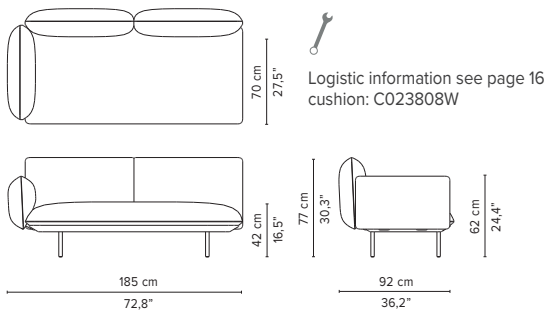

L10-Linen

L70-Ocean

T-Teak

SENJA SOFA

TECHNICAL DRAWINGS

REGULAR SEAT

TOTAL DEPTH 92 CM / 36.25"

023200-x-y Pouf module

023201-x-y Single module

023202-x-y 1-seater arm high

023203-x-y 1-seater arm low

023801-x-y Double pouf module

023802-x-y-z Pouf + table

023803-x-y Single module + pouf

023804-x-y-z Single module + table

* Appearances, measurements and weights may slightly differ from reality.
The cushions on the drawings are not included in the article.

SENJA SOFA

TECHNICAL DRAWINGS

REGULAR SEAT

TOTAL DEPTH 92 CM / 36.25"

023805-x-y Double module

023806-x-y Right Corner arm high

023807-x-y Left Corner arm high

023808-x-y Right Corner arm low

023809-x-y Left Corner arm low

023810-x-y 2-seater arm high

023811-x-y 2-seater arm low

* Appearances, measurements and weights may slightly differ from reality.
The cushions on the drawings are not included in the article.