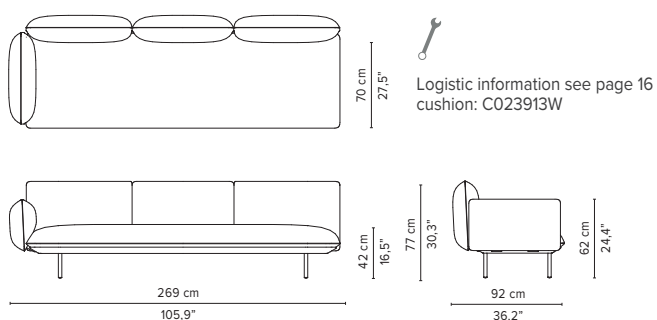

SENJA SOFA

TECHNICAL DRAWINGS

REGULAR SEAT

TOTAL DEPTH 92 CM / 36.25"

023820-x-y-z Right Corner arm low + table

023821-x-y-z Left Corner arm low + table

023901-x-y Triple pouf module

023902-x-y Triple module

023903-x-y 3-seater arm high

023904-x-y 3-seater arm low

023905-x-y 3-seater right arm low/high

023906-x-y 3-seater left arm low/high

* Appearances, measurements and weights may slightly differ from reality.
The cushions on the drawings are not included in the article.

SENJA SOFA

TECHNICAL DRAWINGS

REGULAR SEAT

TOTAL DEPTH 92 CM / 36.25"

023907-x-y Right extension + pouf

023908-x-y Left extension + pouf

023909-x-y-z Right extension + table

023910-x-y-z Left extension + table

023911-x-y Right corner arm high

023912-x-y Left corner arm high

023913-x-y Right corner arm low

023914-x-y Left corner arm low

* Appearances, measurements and weights may slightly differ from reality.
The cushions on the drawings are not included in the article.