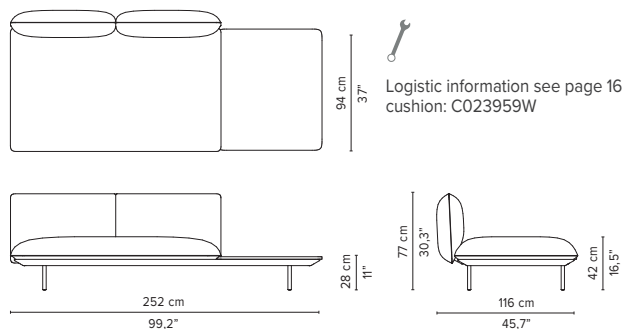

023957-x-y Right extension + pouf

023958-x-y Left extension + pouf

* Appearances, measurements and weights may slightly differ from reality.
The cushions on the drawings are not included in the article.

SENJA SOFA

TECHNICAL DRAWINGS

DEEP SEAT

TOTAL DEPTH 116 CM / 45.75"

023959-x-y-z Right extension + table

023960-x-y-z Left extension + table

023961-x-y Right corner arm high

023962-x-y Left corner arm high