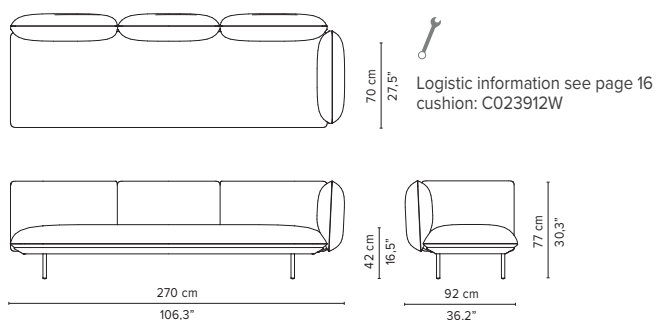

SENJA SOFA

TECHNICAL DRAWINGS

REGULAR SEAT

TOTAL DEPTH 92 CM / 36.25"

023820-x-y-z Right Corner arm low + table

023821-x-y-z Left Corner arm low + table

023901-x-y Triple pouf module

023902-x-y Triple module

023903-x-y 3-seater arm high

023904-x-y 3-seater arm low

023905-x-y 3-seater right arm low/high

023906-x-y 3-seater left arm low/high

* Appearances, measurements and weights may slightly differ from reality.
The cushions on the drawings are not included in the article.

SENJA SOFA

TECHNICAL DRAWINGS

REGULAR SEAT

TOTAL DEPTH 92 CM / 36.25"

023907-x-y Right extension + pouf

023908-x-y Left extension + pouf

023909-x-y-z Right extension + table

023910-x-y-z Left extension + table

023911-x-y Right corner arm high

023912-x-y Left corner arm high

023913-x-y Right corner arm low

023914-x-y Left corner arm low

* Appearances, measurements and weights may slightly differ from reality.
The cushions on the drawings are not included in the article.