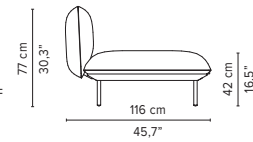

023919-x-y-z Right corner arm high + table

023920-x-y-z Left corner arm high + table

023921-x-y-z Right corner arm low + table

023922-x-y-z Left corner arm low + table

* Appearances, measurements and weights may slightly differ from reality.
The cushions on the drawings are not included in the article.

SENJA SOFA

TECHNICAL DRAWINGS

DEEP SEAT

TOTAL DEPTH 116 CM / 45.75"

023851-x-y Double pouf module

Logistic information see page 16
cushion: C023851W

023852-x-y-z Pouf + table

Logistic information see page 16
cushion: C023852W

023853-x-y Single module + pouf

Logistic information see page 16
cushion: C023853W

023854-x-y-z Single module + table

Logistic information see page 16
cushion: C023854W

023855-x-y Double module

Logistic information see page 16
cushion: C023855W

* Appearances, measurements and weights may slightly differ from reality.
The cushions on the drawings are not included in the article.

SENJA SOFA

TECHNICAL DRAWINGS

DEEP SEAT

TOTAL DEPTH 116 CM / 45.75"

023856-x-y Right Corner arm high