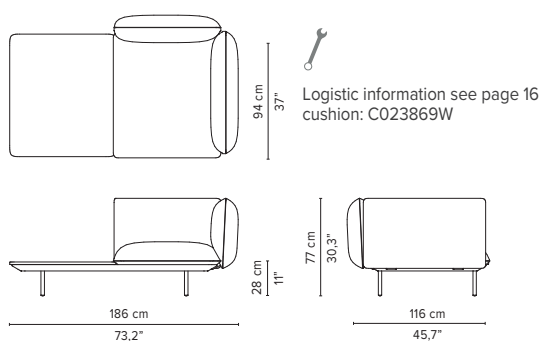

* Appearances, measurements and weights may slightly differ from reality.
The cushions on the drawings are not included in the article.

SENJA SOFA

TECHNICAL DRAWINGS

DEEP SEAT

TOTAL DEPTH 116 CM / 45.75"

023864-x-y Right Corner arm high + pouf

023865-x-y Left Corner arm high + pouf

023866-x-y Right Corner arm low + pouf

023867-x-y Left Corner arm low + pouf

023868-x-y-z Right Corner arm high + table

023869-x-y-z Left Corner arm high + table

023870-x-y-z Right Corner arm low + table

023871-x-y-z Left Corner arm low + table

* Appearances, measurements and weights may slightly differ from reality.
The cushions on the drawings are not included in the article.

SENJA SOFA

TECHNICAL DRAWINGS