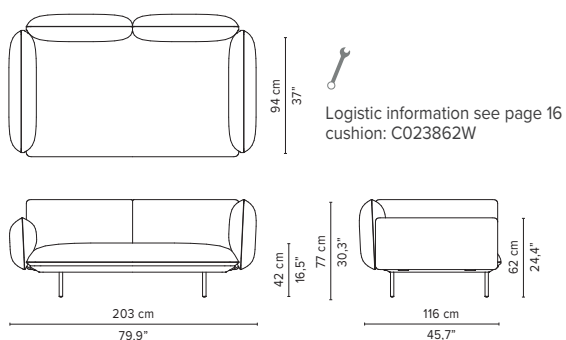

* Appearances, measurements and weights may slightly differ from reality.
The cushions on the drawings are not included in the article.

SENJA SOFA

TECHNICAL DRAWINGS

DEEP SEAT

TOTAL DEPTH 116 CM / 45.75"

023856-x-y Right Corner arm high

023857-x-y Left Corner arm high

023858-x-y Right Corner arm low

023859-x-y Left Corner arm low

023860-x-y 2-seater arm high

023861-x-y 2-seater arm low

023862-x-y 2-seater right arm low/high

023863-x-y 2-seater left arm low/high

* Appearances, measurements and weights may slightly differ from reality.
The cushions on the drawings are not included in the article.

SENJA SOFA

TECHNICAL DRAWINGS

DEEP SEAT

TOTAL DEPTH 116 CM / 45.75"

023864-x-y Right Corner arm high + pouf