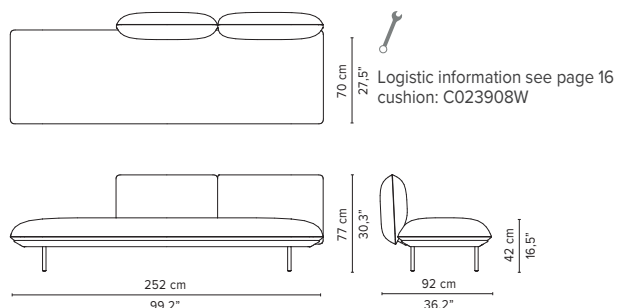

SENJA SOFA

TECHNICAL DRAWINGS

REGULAR SEAT

TOTAL DEPTH 92 CM / 36.25"

023820-x-y-z Right Corner arm low + table

023821-x-y-z Left Corner arm low + table

023901-x-y Triple pouf module

023902-x-y Triple module

023903-x-y 3-seater arm high

023904-x-y 3-seater arm low

023905-x-y 3-seater right arm low/high

023906-x-y 3-seater left arm low/high

* Appearances, measurements and weights may slightly differ from reality.
The cushions on the drawings are not included in the article.

SENJA SOFA

TECHNICAL DRAWINGS

REGULAR SEAT

TOTAL DEPTH 92 CM / 36.25"

023907-x-y Right extension + pouf

023908-x-y Left extension + pouf

023909-x-y-z Right extension + table

023910-x-y-z Left extension + table

023911-x-y Right corner arm high

023912-x-y Left corner arm high

023913-x-y Right corner arm low

023914-x-y Left corner arm low

* Appearances, measurements and weights may slightly differ from reality.
The cushions on the drawings are not included in the article.