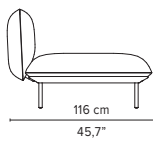

023919-x-y-z Right corner arm high + table

023920-x-y-z Left corner arm high + table

023921-x-y-z Right corner arm low + table

023922-x-y-z Left corner arm low + table

* Appearances, measurements and weights may slightly differ from reality.
The cushions on the drawings are not included in the article.

SENJA SOFA

TECHNICAL DRAWINGS

DEEP SEAT

TOTAL DEPTH 116 CM / 45.75"

023851-x-y Double pouf module

Logistic information see page 16
cushion: C023851W

023852-x-y-z Pouf + table

Logistic information see page 16
cushion: C023852W

023853-x-y Single module + pouf

Logistic information see page 16
cushion: C023853W

023854-x-y-z Single module + table

Logistic information see page 16
cushion: C023854W

023855-x-y Double module

Logistic information see page 16
cushion: C023855W

* Appearances, measurements and weights may slightly differ from reality.
The cushions on the drawings are not included in the article.

SENJA SOFA

TECHNICAL DRAWINGS

DEEP SEAT

TOTAL DEPTH 116 CM / 45.75"

023856-x-y Right Corner arm high