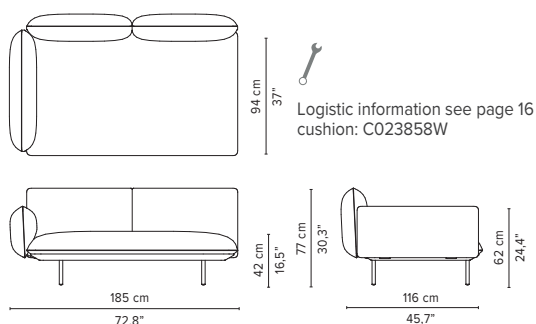

SENJA SOFA

TECHNICAL DRAWINGS

DEEP SEAT

TOTAL DEPTH 116 CM / 45.75"

023851-x-y Double pouf module

Logistic information see page 16
cushion: C023851W

023852-x-y-z Pouf + table

Logistic information see page 16
cushion: C023852W

023853-x-y Single module + pouf

Logistic information see page 16
cushion: C023853W

023854-x-y-z Single module + table

Logistic information see page 16
cushion: C023854W

023855-x-y Double module

Logistic information see page 16
cushion: C023855W

* Appearances, measurements and weights may slightly differ from reality.
The cushions on the drawings are not included in the article.

SENJA SOFA

TECHNICAL DRAWINGS

DEEP SEAT

TOTAL DEPTH 116 CM / 45.75"

023856-x-y Right Corner arm high

023857-x-y Left Corner arm high

023858-x-y Right Corner arm low

023859-x-y Left Corner arm low

023860-x-y 2-seater arm high

023861-x-y 2-seater arm low

023862-x-y 2-seater right arm low/high

023863-x-y 2-seater left arm low/high