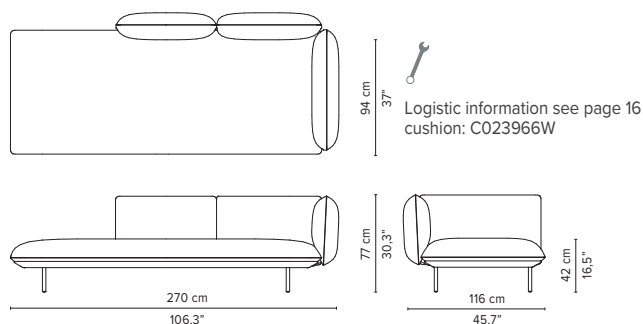

SENJA SOFA

TECHNICAL DRAWINGS

DEEP SEAT

TOTAL DEPTH 116 CM / 45.75"

023959-x-y-z Right extension + table

023960-x-y-z Left extension + table

023961-x-y Right corner arm high

023962-x-y Left corner arm high

023963-x-y Right corner arm low

023964-x-y Left corner arm low

023965-x-y Right corner arm high + pouf

023966-x-y Left corner arm high + pouf

* Appearances, measurements and weights may slightly differ from reality.
The cushions on the drawings are not included in the article.

SENJA SOFA

TECHNICAL DRAWINGS

DEEP SEAT

TOTAL DEPTH 116 CM / 45.75"

023967-x-y Right corner arm low + pouf

023968-x-y Left corner arm low + pouf

023969-x-y-z Right corner arm high + table

023970-x-y-z Left corner arm high + table