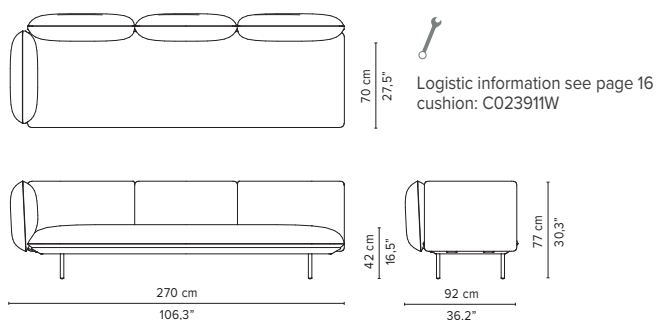

SENJA SOFA

TECHNICAL DRAWINGS

REGULAR SEAT

TOTAL DEPTH 92 CM / 36.25"

023820-x-y-z Right Corner arm low + table

023821-x-y-z Left Corner arm low + table

023901-x-y Triple pouf module

023902-x-y Triple module

023903-x-y 3-seater arm high

023904-x-y 3-seater arm low

023905-x-y 3-seater right arm low/high

023906-x-y 3-seater left arm low/high

* Appearances, measurements and weights may slightly differ from reality.
The cushions on the drawings are not included in the article.

SENJA SOFA

TECHNICAL DRAWINGS

REGULAR SEAT

TOTAL DEPTH 92 CM / 36.25"

023907-x-y Right extension + pouf

023908-x-y Left extension + pouf

023909-x-y-z Right extension + table

023910-x-y-z Left extension + table

023911-x-y Right corner arm high

023912-x-y Left corner arm high

023913-x-y Right corner arm low

023914-x-y Left corner arm low

* Appearances, measurements and weights may slightly differ from reality.
The cushions on the drawings are not included in the article.