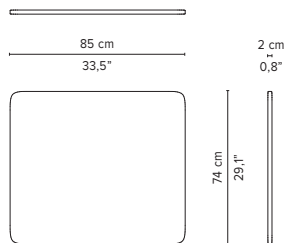

SENJA SOFA

TECHNICAL DRAWINGS

DEEP SEAT

TOTAL DEPTH 116 CM / 45.75"

023301-x-y Meridienne left arm high

023302-x-y Meridienne left arm low

023401-x-y Meridienne right arm high

023402-x-y Meridienne right arm low

023403-x-y Meridienne Daybed

* Appearances, measurements and weights may slightly differ from reality.
The cushions on the drawings are not included in the article.

SENJA SOFA

TECHNICAL DRAWINGS

02387-x-z Console table

02381-x-z Side table

* Height from the floor = 45 cm / 17.7"

02370S-x-z Table top regular

02370D-x-z Table top deep

C02300-xW Casual back cushion

* Appearances, measurements and weights may slightly differ from reality.
The cushions on the drawings are not included in the article.