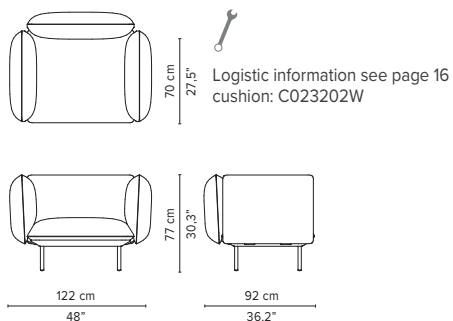

L10-Linen

L70-Ocean

T-Teak

SENJA SOFA

TECHNICAL DRAWINGS

REGULAR SEAT

TOTAL DEPTH 92 CM / 36.25"

023200-x-y Pouf module

023201-x-y Single module

023202-x-y 1-seater arm high

023203-x-y 1-seater arm low

023801-x-y Double pouf module

023802-x-y-z Pouf + table

023803-x-y Single module + pouf

023804-x-y-z Single module + table

* Appearances, measurements and weights may slightly differ from reality.
The cushions on the drawings are not included in the article.