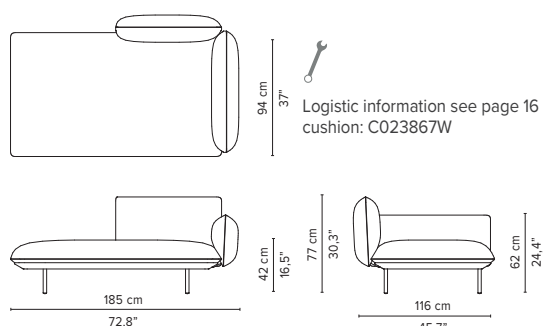

023867-x-y Left Corner arm low + pouf