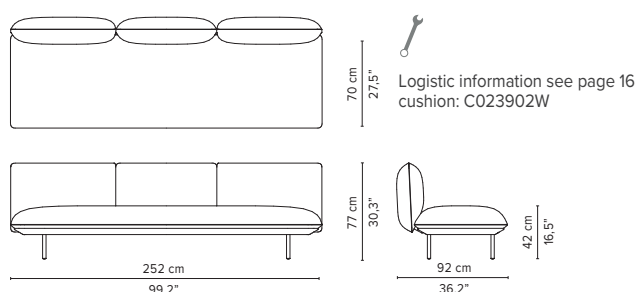

SENJA SOFA

TECHNICAL DRAWINGS

REGULAR SEAT

TOTAL DEPTH 92 CM / 36.25"

023812-x-y 2-seater right arm low/high

023813-x-y 2-seater left arm low/high

023814-x-y Right corner arm high + pouf

023815-x-y Left corner arm high + pouf

023816-x-y Right corner arm low + pouf

023817-x-y Left corner arm low + pouf

023818-x-y-z Right Corner arm high + table

023819-x-y-z Left Corner arm high + table

* Appearances, measurements and weights may slightly differ from reality.
The cushions on the drawings are not included in the article.

SENJA SOFA

TECHNICAL DRAWINGS

REGULAR SEAT

TOTAL DEPTH 92 CM / 36.25"

023820-x-y-z Right Corner arm low + table

023821-x-y-z Left Corner arm low + table

023901-x-y Triple pouf module

023902-x-y Triple module

023903-x-y 3-seater arm high

023904-x-y 3-seater arm low

023905-x-y 3-seater right arm low/high

023906-x-y 3-seater left arm low/high

* Appearances, measurements and weights may slightly differ from reality.
The cushions on the drawings are not included in the article.