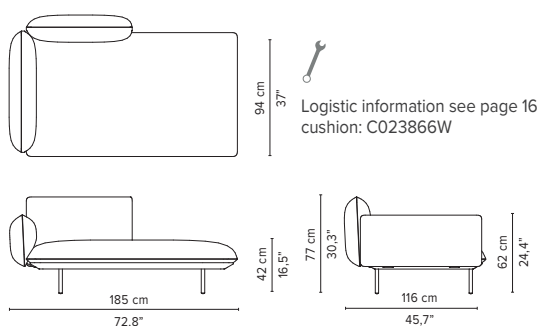

023866-x-y Right Corner arm low + pouf