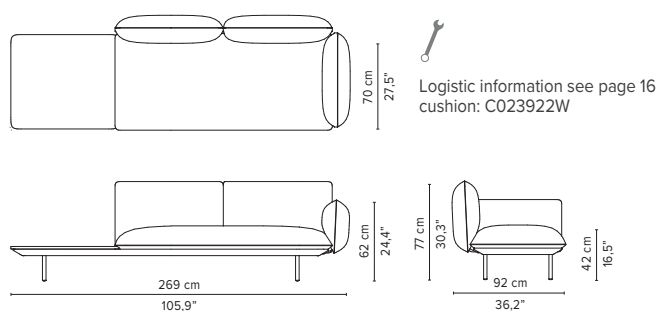

SENJA SOFA

TECHNICAL DRAWINGS

REGULAR SEAT

TOTAL DEPTH 92 CM / 36.25"

023915-x-y Right corner arm high + pouf

023916-x-y Left corner arm high + pouf

023917-x-y Right corner arm low + pouf

023918-x-y Left corner arm low + pouf

023919-x-y-z Right corner arm high + table

023920-x-y-z Left corner arm high + table

023921-x-y-z Right corner arm low + table

023922-x-y-z Left corner arm low + table

* Appearances, measurements and weights may slightly differ from reality.
The cushions on the drawings are not included in the article.

SENJA SOFA

TECHNICAL DRAWINGS

DEEP SEAT

TOTAL DEPTH 116 CM / 45.75"

023851-x-y Double pouf module

Logistic information see page 16
cushion: C023851W

023852-x-y-z Pouf + table

Logistic information see page 16
cushion: C023852W