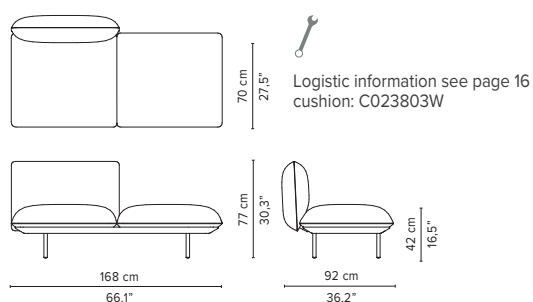

L10-Linen

L70-Ocean

T-Teak

SENJA SOFA

TECHNICAL DRAWINGS

REGULAR SEAT

TOTAL DEPTH 92 CM / 36.25"

023200-x-y Pouf module

023201-x-y Single module

023202-x-y 1-seater arm high

023203-x-y 1-seater arm low

023801-x-y Double pouf module

023802-x-y-z Pouf + table

023803-x-y Single module + pouf

023804-x-y-z Single module + table

* Appearances, measurements and weights may slightly differ from reality.
The cushions on the drawings are not included in the article.

SENJA SOFA

TECHNICAL DRAWINGS

REGULAR SEAT

TOTAL DEPTH 92 CM / 36.25"

023805-x-y Double module

023806-x-y Right Corner arm high

023807-x-y Left Corner arm high

023808-x-y Right Corner arm low

023809-x-y Left Corner arm low

023810-x-y 2-seater arm high

023811-x-y 2-seater arm low

* Appearances, measurements and weights may slightly differ from reality.
The cushions on the drawings are not included in the article.