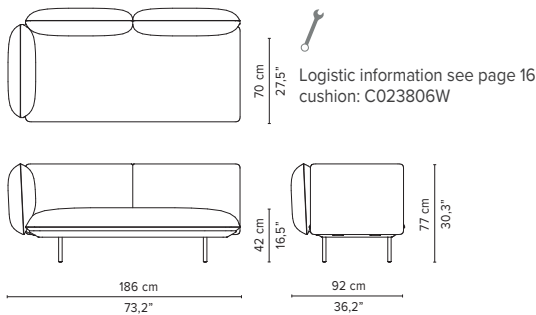

L10-Linen

L70-Ocean

T-Teak

SENJA SOFA

TECHNICAL DRAWINGS

REGULAR SEAT

TOTAL DEPTH 92 CM / 36.25"

023200-x-y Pouf module

023201-x-y Single module

023202-x-y 1-seater arm high

023203-x-y 1-seater arm low

023801-x-y Double pouf module

023802-x-y-z Pouf + table

023803-x-y Single module + pouf

023804-x-y-z Single module + table

* Appearances, measurements and weights may slightly differ from reality.
The cushions on the drawings are not included in the article.

SENJA SOFA

TECHNICAL DRAWINGS

REGULAR SEAT

TOTAL DEPTH 92 CM / 36.25"

023805-x-y Double module

023806-x-y Right Corner arm high

023807-x-y Left Corner arm high

023808-x-y Right Corner arm low

023809-x-y Left Corner arm low

023810-x-y 2-seater arm high

023811-x-y 2-seater arm low

* Appearances, measurements and weights may slightly differ from reality.
The cushions on the drawings are not included in the article.