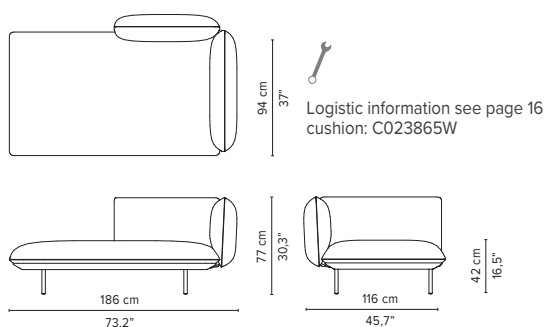

023865-x-y Left Corner arm high + pouf