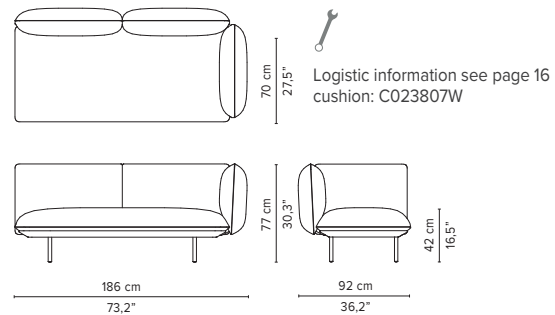

L10-Linen

L70-Ocean

T-Teak

SENJA SOFA

TECHNICAL DRAWINGS

REGULAR SEAT

TOTAL DEPTH 92 CM / 36.25"

023200-x-y Pouf module

023201-x-y Single module

023202-x-y 1-seater arm high

023203-x-y 1-seater arm low

023801-x-y Double pouf module

023802-x-y-z Pouf + table

023803-x-y Single module + pouf

023804-x-y-z Single module + table

* Appearances, measurements and weights may slightly differ from reality.
The cushions on the drawings are not included in the article.

SENJA SOFA

TECHNICAL DRAWINGS

REGULAR SEAT

TOTAL DEPTH 92 CM / 36.25"

023805-x-y Double module

023806-x-y Right Corner arm high

023807-x-y Left Corner arm high

023808-x-y Right Corner arm low

023809-x-y Left Corner arm low

023810-x-y 2-seater arm high

023811-x-y 2-seater arm low

* Appearances, measurements and weights may slightly differ from reality.
The cushions on the drawings are not included in the article.