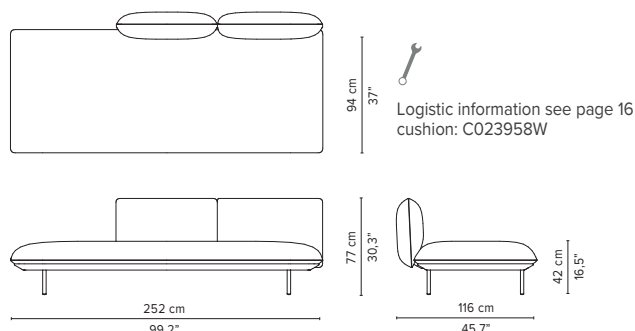

023871-x-y-z Left Corner arm low + table

* Appearances, measurements and weights may slightly differ from reality.
The cushions on the drawings are not included in the article.

SENJA SOFA

TECHNICAL DRAWINGS

DEEP SEAT

TOTAL DEPTH 116 CM / 45.75"

023951-x-y Triple pouf module

023952-x-y Triple module

023953-x-y 3-seater arm high

023954-x-y 3-seater arm low

023955-x-y 3-seater right arm low/high

023956-x-y 3-seater left arm low/high

023957-x-y Right extension + pouf

023958-x-y Left extension + pouf

* Appearances, measurements and weights may slightly differ from reality.
The cushions on the drawings are not included in the article.