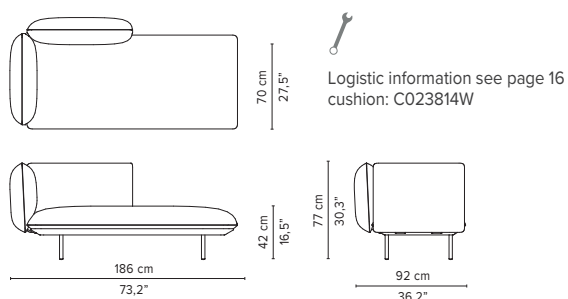

SENJA SOFA

TECHNICAL DRAWINGS

REGULAR SEAT

TOTAL DEPTH 92 CM / 36.25"

023805-x-y Double module

023806-x-y Right Corner arm high

023807-x-y Left Corner arm high

023808-x-y Right Corner arm low

023809-x-y Left Corner arm low

023810-x-y 2-seater arm high

023811-x-y 2-seater arm low

* Appearances, measurements and weights may slightly differ from reality.
The cushions on the drawings are not included in the article.

SENJA SOFA

TECHNICAL DRAWINGS

REGULAR SEAT

TOTAL DEPTH 92 CM / 36.25"

023812-x-y 2-seater right arm low/high

023813-x-y 2-seater left arm low/high

023814-x-y Right corner arm high + pouf

023815-x-y Left corner arm high + pouf

023816-x-y Right corner arm low + pouf

023817-x-y Left corner arm low + pouf

023818-x-y-z Right Corner arm high + table

023819-x-y-z Left Corner arm high + table

* Appearances, measurements and weights may slightly differ from reality.
The cushions on the drawings are not included in the article.