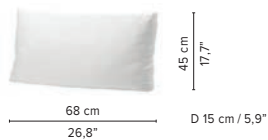

02381-x-z Side table

* Height from the floor = 45 cm / 17.7"

02370S-x-z Table top regular

02370D-x-z Table top deep

C02300-xW Casual back cushion

* Appearances, measurements and weights may slightly differ from reality.
The cushions on the drawings are not included in the article.