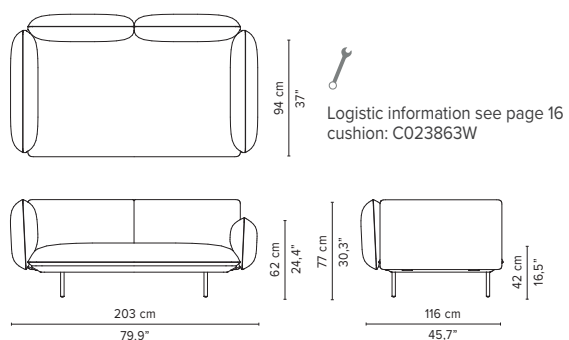

* Appearances, measurements and weights may slightly differ from reality.
The cushions on the drawings are not included in the article.

SENJA SOFA

TECHNICAL DRAWINGS

DEEP SEAT

TOTAL DEPTH 116 CM / 45.75"

023856-x-y Right Corner arm high

023857-x-y Left Corner arm high

023858-x-y Right Corner arm low

023859-x-y Left Corner arm low

023860-x-y 2-seater arm high

023861-x-y 2-seater arm low

023862-x-y 2-seater right arm low/high

023863-x-y 2-seater left arm low/high

* Appearances, measurements and weights may slightly differ from reality.
The cushions on the drawings are not included in the article.

SENJA SOFA

TECHNICAL DRAWINGS

DEEP SEAT

TOTAL DEPTH 116 CM / 45.75"

023864-x-y Right Corner arm high + pouf