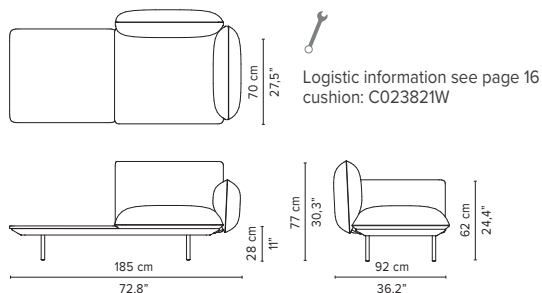

SENJA SOFA

TECHNICAL DRAWINGS

REGULAR SEAT

TOTAL DEPTH 92 CM / 36.25"

023812-x-y 2-seater right arm low/high

023813-x-y 2-seater left arm low/high

023814-x-y Right corner arm high + pouf

023815-x-y Left corner arm high + pouf

023816-x-y Right corner arm low + pouf

023817-x-y Left corner arm low + pouf

023818-x-y-z Right Corner arm high + table

023819-x-y-z Left Corner arm high + table

* Appearances, measurements and weights may slightly differ from reality.
The cushions on the drawings are not included in the article.

SENJA SOFA

TECHNICAL DRAWINGS

REGULAR SEAT

TOTAL DEPTH 92 CM / 36.25"

023820-x-y-z Right Corner arm low + table

023821-x-y-z Left Corner arm low + table

023901-x-y Triple pouf module

023902-x-y Triple module

023903-x-y 3-seater arm high

023904-x-y 3-seater arm low

023905-x-y 3-seater right arm low/high

023906-x-y 3-seater left arm low/high

* Appearances, measurements and weights may slightly differ from reality.
The cushions on the drawings are not included in the article.