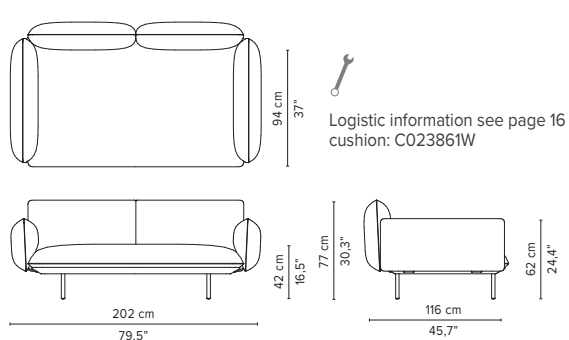

* Appearances, measurements and weights may slightly differ from reality.
The cushions on the drawings are not included in the article.

SENJA SOFA

TECHNICAL DRAWINGS

DEEP SEAT

TOTAL DEPTH 116 CM / 45.75"

023856-x-y Right Corner arm high

023857-x-y Left Corner arm high

023858-x-y Right Corner arm low

023859-x-y Left Corner arm low

023860-x-y 2-seater arm high

023861-x-y 2-seater arm low

023862-x-y 2-seater right arm low/high

023863-x-y 2-seater left arm low/high

* Appearances, measurements and weights may slightly differ from reality.
The cushions on the drawings are not included in the article.

SENJA SOFA

TECHNICAL DRAWINGS

DEEP SEAT

TOTAL DEPTH 116 CM / 45.75"

023864-x-y Right Corner arm high + pouf