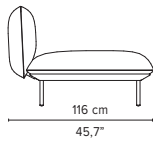

SENJA SOFA

TECHNICAL DRAWINGS

DEEP SEAT

TOTAL DEPTH 116 CM / 45.75"

023851-x-y Double pouf module

Logistic information see page 16
cushion: C023851W

023852-x-y-z Pouf + table

Logistic information see page 16
cushion: C023852W

023853-x-y Single module + pouf

Logistic information see page 16
cushion: C023853W

023854-x-y-z Single module + table

Logistic information see page 16
cushion: C023854W

023855-x-y Double module

Logistic information see page 16
cushion: C023855W

* Appearances, measurements and weights may slightly differ from reality.
The cushions on the drawings are not included in the article.