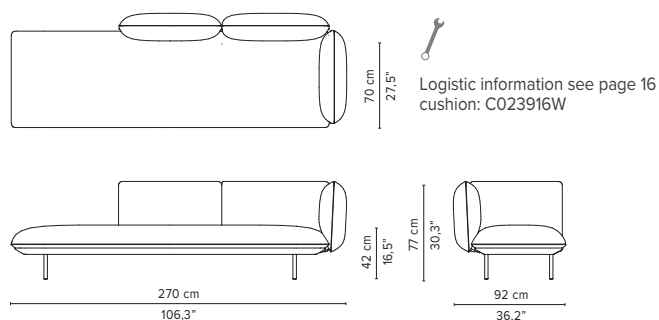

SENJA SOFA

TECHNICAL DRAWINGS

REGULAR SEAT

TOTAL DEPTH 92 CM / 36.25"

023907-x-y Right extension + pouf

023908-x-y Left extension + pouf

023909-x-y-z Right extension + table

023910-x-y-z Left extension + table

023911-x-y Right corner arm high

023912-x-y Left corner arm high

023913-x-y Right corner arm low

023914-x-y Left corner arm low

* Appearances, measurements and weights may slightly differ from reality.
The cushions on the drawings are not included in the article.

SENJA SOFA

TECHNICAL DRAWINGS

REGULAR SEAT

TOTAL DEPTH 92 CM / 36.25"

023915-x-y Right corner arm high + pouf

023916-x-y Left corner arm high + pouf

023917-x-y Right corner arm low + pouf

023918-x-y Left corner arm low + pouf

023919-x-y-z Right corner arm high + table

023920-x-y-z Left corner arm high + table

023921-x-y-z Right corner arm low + table

023922-x-y-z Left corner arm low + table

* Appearances, measurements and weights may slightly differ from reality.
The cushions on the drawings are not included in the article.