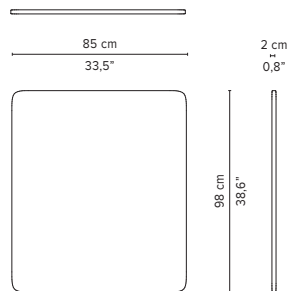

023403-x-y Meridienne Daybed

* Appearances, measurements and weights may slightly differ from reality.
The cushions on the drawings are not included in the article.

SENJA SOFA

TECHNICAL DRAWINGS

02387-x-z Console table

02381-x-z Side table

* Height from the floor = 45 cm / 17.7"

02370S-x-z Table top regular

02370D-x-z Table top deep

C02300-xW Casual back cushion

* Appearances, measurements and weights may slightly differ from reality.
The cushions on the drawings are not included in the article.