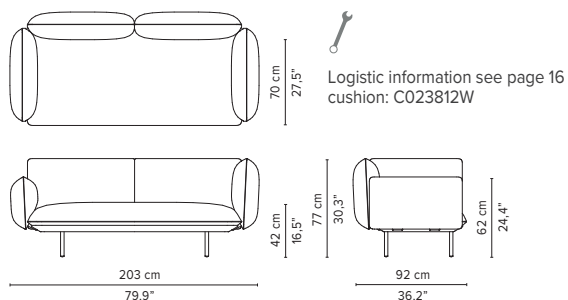

L10-Linen

L70-Ocean

T-Teak

SENJA SOFA

TECHNICAL DRAWINGS

REGULAR SEAT

TOTAL DEPTH 92 CM / 36.25"

023200-x-y Pouf module

SENJA SOFA

TECHNICAL DRAWINGS

REGULAR SEAT

TOTAL DEPTH 92 CM / 36.25"

023805-x-y Double module

023806-x-y Right Corner arm high

023807-x-y Left Corner arm high

023808-x-y Right Corner arm low

023809-x-y Left Corner arm low

023810-x-y 2-seater arm high

023811-x-y 2-seater arm low

* Appearances, measurements and weights may slightly differ from reality.
The cushions on the drawings are not included in the article.

SENJA SOFA

TECHNICAL DRAWINGS

REGULAR SEAT

TOTAL DEPTH 92 CM / 36.25"

023812-x-y 2-seater right arm low/high

023813-x-y 2-seater left arm low/high

023814-x-y Right corner arm high + pouf

023815-x-y Left corner arm high + pouf