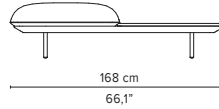

023919-x-y-z Right corner arm high + table

023920-x-y-z Left corner arm high + table

023921-x-y-z Right corner arm low + table

023922-x-y-z Left corner arm low + table

* Appearances, measurements and weights may slightly differ from reality.
The cushions on the drawings are not included in the article.

SENJA SOFA

TECHNICAL DRAWINGS

DEEP SEAT

TOTAL DEPTH 116 CM / 45.75"

023851-x-y Double pouf module

Logistic information see page 16
cushion: C023851W

023852-x-y-z Pouf + table

Logistic information see page 16
cushion: C023852W