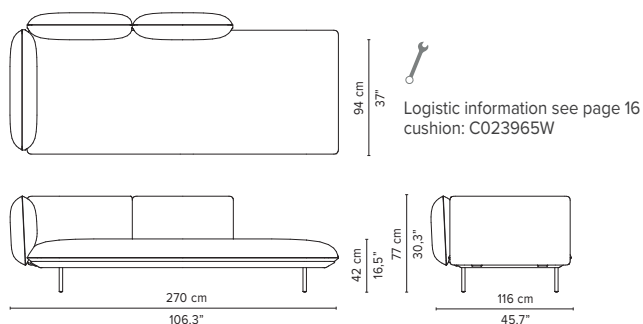

023965-x-y Right corner arm high + pouf