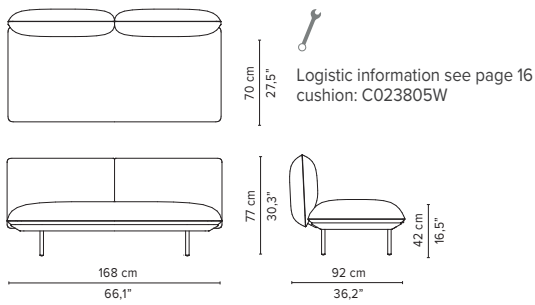

L10-Linen

L70-Ocean

T-Teak

SENJA SOFA

TECHNICAL DRAWINGS

REGULAR SEAT

TOTAL DEPTH 92 CM / 36.25"

023200-x-y Pouf module

023201-x-y Single module

023202-x-y 1-seater arm high

023203-x-y 1-seater arm low

023801-x-y Double pouf module

023802-x-y-z Pouf + table

023803-x-y Single module + pouf

023804-x-y-z Single module + table

* Appearances, measurements and weights may slightly differ from reality.
The cushions on the drawings are not included in the article.

SENJA SOFA

TECHNICAL DRAWINGS

REGULAR SEAT

TOTAL DEPTH 92 CM / 36.25"

023805-x-y Double module

023806-x-y Right Corner arm high

023807-x-y Left Corner arm high

023808-x-y Right Corner arm low

023809-x-y Left Corner arm low

023810-x-y 2-seater arm high

023811-x-y 2-seater arm low

* Appearances, measurements and weights may slightly differ from reality.
The cushions on the drawings are not included in the article.