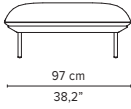

023919-x-y-z Right corner arm high + table

023920-x-y-z Left corner arm high + table

023921-x-y-z Right corner arm low + table

023922-x-y-z Left corner arm low + table

* Appearances, measurements and weights may slightly differ from reality.
The cushions on the drawings are not included in the article.

SENJA SOFA

TECHNICAL DRAWINGS

DEEP SEAT

TOTAL DEPTH 116 CM / 45.75"

023851-x-y Double pouf module

Logistic information see page 16
cushion: C023851W

023852-x-y-z Pouf + table

Logistic information see page 16
cushion: C023852W