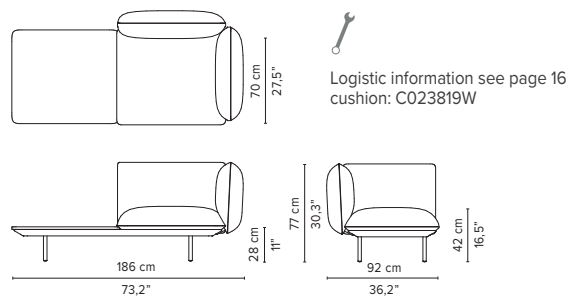

L10-Linen

L70-Ocean

T-Teak

SENJA SOFA

TECHNICAL DRAWINGS

REGULAR SEAT

TOTAL DEPTH 92 CM / 36.25"

023200-x-y Pouf module

SENJA SOFA

TECHNICAL DRAWINGS

REGULAR SEAT

TOTAL DEPTH 92 CM / 36.25"

023812-x-y 2-seater right arm low/high

023813-x-y 2-seater left arm low/high

023814-x-y Right corner arm high + pouf

023815-x-y Left corner arm high + pouf

023816-x-y Right corner arm low + pouf

023817-x-y Left corner arm low + pouf

023818-x-y-z Right Corner arm high + table

023819-x-y-z Left Corner arm high + table

* Appearances, measurements and weights may slightly differ from reality.
The cushions on the drawings are not included in the article.

SENJA SOFA

TECHNICAL DRAWINGS

REGULAR SEAT

TOTAL DEPTH 92 CM / 36.25"

023820-x-y-z Right Corner arm low + table

023821-x-y-z Left Corner arm low + table

023901-x-y Triple pouf module

023902-x-y Triple module