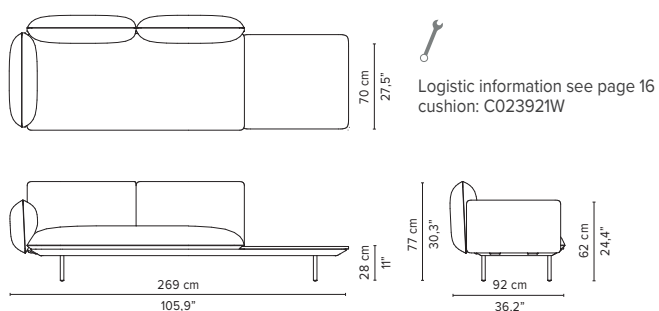

023911-x-y Right corner arm high

023912-x-y Left corner arm high

023913-x-y Right corner arm low

023914-x-y Left corner arm low

* Appearances, measurements and weights may slightly differ from reality.
The cushions on the drawings are not included in the article.

SENJA SOFA

TECHNICAL DRAWINGS

REGULAR SEAT

TOTAL DEPTH 92 CM / 36.25"

023915-x-y Right corner arm high + pouf

023916-x-y Left corner arm high + pouf

023917-x-y Right corner arm low + pouf

023918-x-y Left corner arm low + pouf

023919-x-y-z Right corner arm high + table

023920-x-y-z Left corner arm high + table

023921-x-y-z Right corner arm low + table

023922-x-y-z Left corner arm low + table

* Appearances, measurements and weights may slightly differ from reality.
The cushions on the drawings are not included in the article.