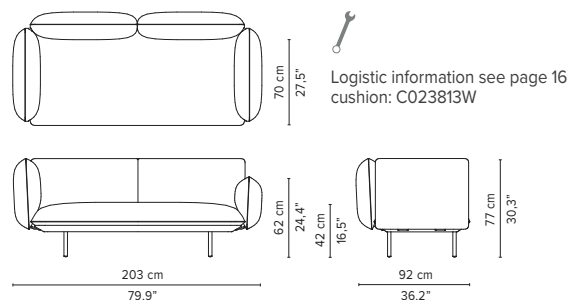

L10-Linen

L70-Ocean

T-Teak

SENJA SOFA

TECHNICAL DRAWINGS

REGULAR SEAT

TOTAL DEPTH 92 CM / 36.25"

023200-x-y Pouf module

023809-x-y Left Corner arm low

023810-x-y 2-seater arm high

023811-x-y 2-seater arm low

* Appearances, measurements and weights may slightly differ from reality.
The cushions on the drawings are not included in the article.

SENJA SOFA

TECHNICAL DRAWINGS

REGULAR SEAT

TOTAL DEPTH 92 CM / 36.25"

023812-x-y 2-seater right arm low/high

023813-x-y 2-seater left arm low/high

023814-x-y Right corner arm high + pouf

023815-x-y Left corner arm high + pouf

023816-x-y Right corner arm low + pouf

023817-x-y Left corner arm low + pouf

023818-x-y-z Right Corner arm high + table

023819-x-y-z Left Corner arm high + table

* Appearances, measurements and weights may slightly differ from reality.
The cushions on the drawings are not included in the article.