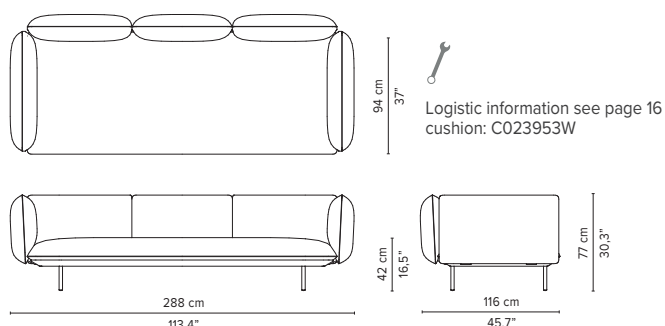

023871-x-y-z Left Corner arm low + table

* Appearances, measurements and weights may slightly differ from reality.
The cushions on the drawings are not included in the article.

SENJA SOFA

TECHNICAL DRAWINGS

DEEP SEAT

TOTAL DEPTH 116 CM / 45.75"

023951-x-y Triple pouf module

023952-x-y Triple module

023953-x-y 3-seater arm high

023954-x-y 3-seater arm low

023955-x-y 3-seater right arm low/high

023956-x-y 3-seater left arm low/high

023957-x-y Right extension + pouf

023958-x-y Left extension + pouf

* Appearances, measurements and weights may slightly differ from reality.
The cushions on the drawings are not included in the article.