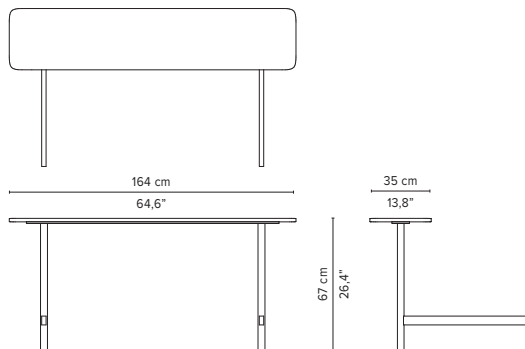

SENJA SOFA

TECHNICAL DRAWINGS

DEEP SEAT

TOTAL DEPTH 116 CM / 45.75"

023301-x-y Meridienne left arm high

023302-x-y Meridienne left arm low

023401-x-y Meridienne right arm high

023402-x-y Meridienne right arm low

023403-x-y Meridienne Daybed

* Appearances, measurements and weights may slightly differ from reality.
The cushions on the drawings are not included in the article.

SENJA SOFA

TECHNICAL DRAWINGS

02387-x-z Console table

02381-x-z Side table

* Height from the floor = 45 cm / 17.7"

02370S-x-z Table top regular

02370D-x-z Table top deep

C02300-xW Casual back cushion

* Appearances, measurements and weights may slightly differ from reality.
The cushions on the drawings are not included in the article.