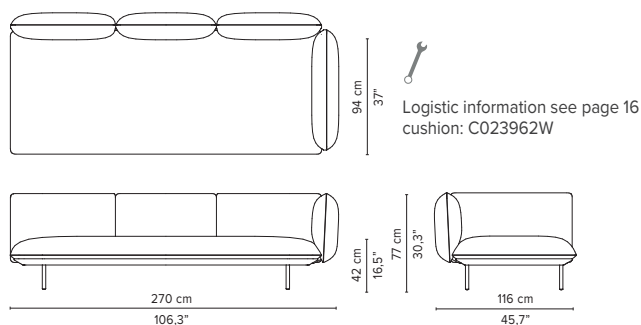

023957-x-y Right extension + pouf

023958-x-y Left extension + pouf

* Appearances, measurements and weights may slightly differ from reality.
The cushions on the drawings are not included in the article.

SENJA SOFA

TECHNICAL DRAWINGS

DEEP SEAT

TOTAL DEPTH 116 CM / 45.75"

023959-x-y-z Right extension + table

023960-x-y-z Left extension + table

023961-x-y Right corner arm high

023962-x-y Left corner arm high