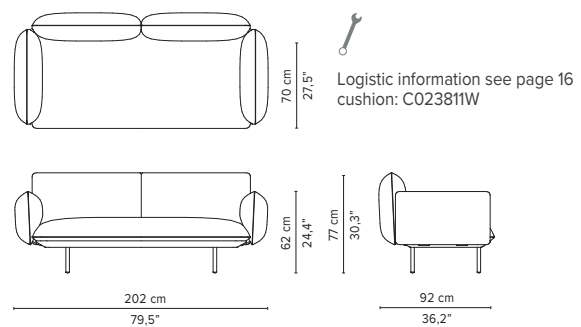

L10-Linen

L70-Ocean

T-Teak

SENJA SOFA

TECHNICAL DRAWINGS

REGULAR SEAT

TOTAL DEPTH 92 CM / 36.25"

023200-x-y Pouf module

023201-x-y Single module

023202-x-y 1-seater arm high

023203-x-y 1-seater arm low

023801-x-y Double pouf module

023802-x-y-z Pouf + table

023803-x-y Single module + pouf

023804-x-y-z Single module + table

* Appearances, measurements and weights may slightly differ from reality.
The cushions on the drawings are not included in the article.

SENJA SOFA

TECHNICAL DRAWINGS

REGULAR SEAT

TOTAL DEPTH 92 CM / 36.25"

023805-x-y Double module

023806-x-y Right Corner arm high

023807-x-y Left Corner arm high

023808-x-y Right Corner arm low

023809-x-y Left Corner arm low

023810-x-y 2-seater arm high

023811-x-y 2-seater arm low

* Appearances, measurements and weights may slightly differ from reality.
The cushions on the drawings are not included in the article.