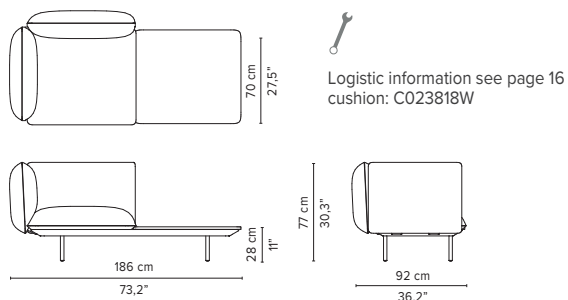

023809-x-y Left Corner arm low

023810-x-y 2-seater arm high

023811-x-y 2-seater arm low

* Appearances, measurements and weights may slightly differ from reality.
The cushions on the drawings are not included in the article.

SENJA SOFA

TECHNICAL DRAWINGS

REGULAR SEAT

TOTAL DEPTH 92 CM / 36.25"

023812-x-y 2-seater right arm low/high

023813-x-y 2-seater left arm low/high

023814-x-y Right corner arm high + pouf

023815-x-y Left corner arm high + pouf

023816-x-y Right corner arm low + pouf

023817-x-y Left corner arm low + pouf

023818-x-y-z Right Corner arm high + table

023819-x-y-z Left Corner arm high + table

* Appearances, measurements and weights may slightly differ from reality.
The cushions on the drawings are not included in the article.