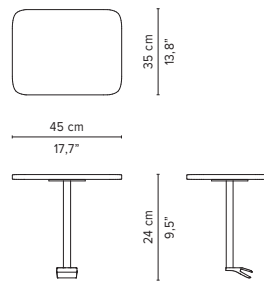

023971-x-y-z Right corner arm low + table

023972-x-y-z Left corner arm low + table

* Appearances, measurements and weights may slightly differ from reality.
The cushions on the drawings are not included in the article.

SENJA SOFA

TECHNICAL DRAWINGS

DEEP SEAT

TOTAL DEPTH 116 CM / 45.75"

023301-x-y Meridienne left arm high

023302-x-y Meridienne left arm low

023401-x-y Meridienne right arm high

023402-x-y Meridienne right arm low

023403-x-y Meridienne Daybed

* Appearances, measurements and weights may slightly differ from reality.
The cushions on the drawings are not included in the article.

SENJA SOFA

TECHNICAL DRAWINGS

02387-x-z Console table

02381-x-z Side table

* Height from the floor = 45 cm / 17.7"

02370S-x-z Table top regular

02370D-x-z Table top deep

C02300-xW Casual back cushion

* Appearances, measurements and weights may slightly differ from reality.
The cushions on the drawings are not included in the article.