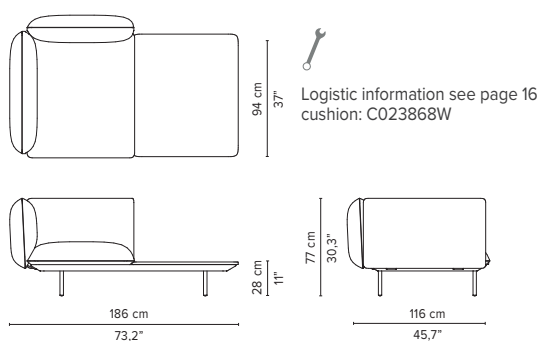

* Appearances, measurements and weights may slightly differ from reality.
The cushions on the drawings are not included in the article.

SENJA SOFA

TECHNICAL DRAWINGS

DEEP SEAT

TOTAL DEPTH 116 CM / 45.75"

023864-x-y Right Corner arm high + pouf

023865-x-y Left Corner arm high + pouf

023866-x-y Right Corner arm low + pouf

023867-x-y Left Corner arm low + pouf

023868-x-y-z Right Corner arm high + table

023869-x-y-z Left Corner arm high + table

023870-x-y-z Right Corner arm low + table

023871-x-y-z Left Corner arm low + table

* Appearances, measurements and weights may slightly differ from reality.
The cushions on the drawings are not included in the article.

SENJA SOFA

TECHNICAL DRAWINGS