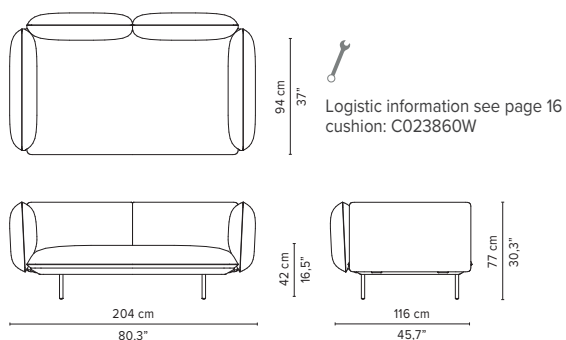

* Appearances, measurements and weights may slightly differ from reality.
The cushions on the drawings are not included in the article.

SENJA SOFA

TECHNICAL DRAWINGS

DEEP SEAT

TOTAL DEPTH 116 CM / 45.75"

023856-x-y Right Corner arm high

023857-x-y Left Corner arm high

023858-x-y Right Corner arm low

023859-x-y Left Corner arm low

023860-x-y 2-seater arm high

023861-x-y 2-seater arm low

023862-x-y 2-seater right arm low/high

023863-x-y 2-seater left arm low/high

* Appearances, measurements and weights may slightly differ from reality.
The cushions on the drawings are not included in the article.

SENJA SOFA

TECHNICAL DRAWINGS

DEEP SEAT

TOTAL DEPTH 116 CM / 45.75"

023864-x-y Right Corner arm high + pouf