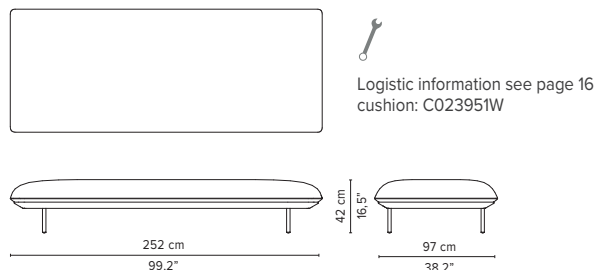

SENJA SOFA

TECHNICAL DRAWINGS

DEEP SEAT

TOTAL DEPTH 116 CM / 45.75"

023951-x-y Triple pouf module