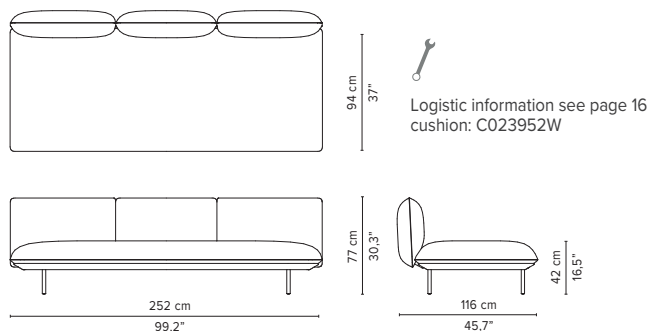

023952-x-y Triple module