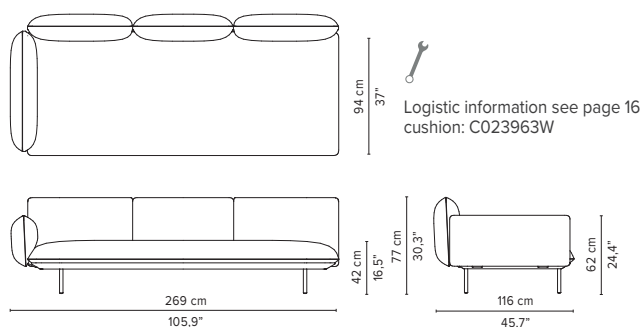

023963-x-y Right corner arm low