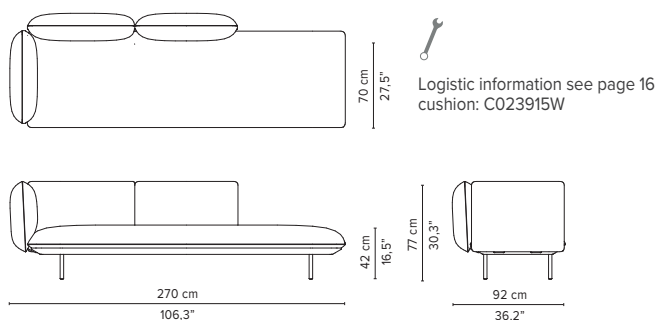

SENJA SOFA

TECHNICAL DRAWINGS

REGULAR SEAT

TOTAL DEPTH 92 CM / 36.25"

023907-x-y Right extension + pouf

023908-x-y Left extension + pouf

023909-x-y-z Right extension + table

023910-x-y-z Left extension + table

023911-x-y Right corner arm high

023912-x-y Left corner arm high

023913-x-y Right corner arm low

023914-x-y Left corner arm low

* Appearances, measurements and weights may slightly differ from reality.
The cushions on the drawings are not included in the article.

SENJA SOFA

TECHNICAL DRAWINGS

REGULAR SEAT

TOTAL DEPTH 92 CM / 36.25"

023915-x-y Right corner arm high + pouf

023916-x-y Left corner arm high + pouf

023917-x-y Right corner arm low + pouf

023918-x-y Left corner arm low + pouf