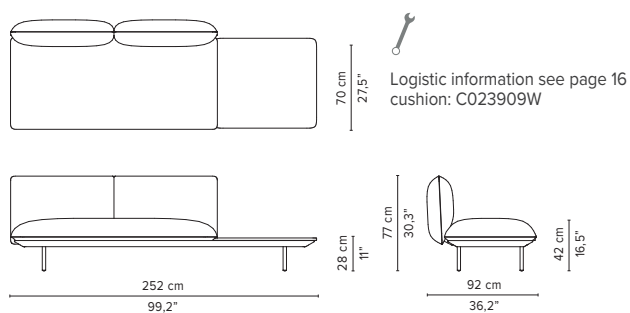

SENJA SOFA

TECHNICAL DRAWINGS

REGULAR SEAT

TOTAL DEPTH 92 CM / 36.25"

023820-x-y-z Right Corner arm low + table

023821-x-y-z Left Corner arm low + table

023901-x-y Triple pouf module

023902-x-y Triple module

023903-x-y 3-seater arm high

023904-x-y 3-seater arm low

023905-x-y 3-seater right arm low/high

023906-x-y 3-seater left arm low/high

* Appearances, measurements and weights may slightly differ from reality.
The cushions on the drawings are not included in the article.

SENJA SOFA

TECHNICAL DRAWINGS

REGULAR SEAT

TOTAL DEPTH 92 CM / 36.25"

023907-x-y Right extension + pouf

023908-x-y Left extension + pouf

023909-x-y-z Right extension + table

023910-x-y-z Left extension + table

023911-x-y Right corner arm high

023912-x-y Left corner arm high

023913-x-y Right corner arm low

023914-x-y Left corner arm low

* Appearances, measurements and weights may slightly differ from reality.
The cushions on the drawings are not included in the article.