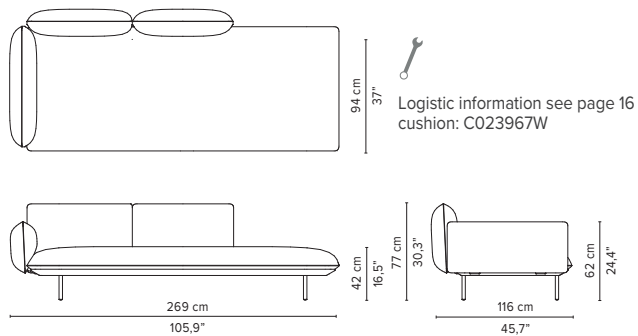

SENJA SOFA

TECHNICAL DRAWINGS

DEEP SEAT

TOTAL DEPTH 116 CM / 45.75"

023959-x-y-z Right extension + table

023960-x-y-z Left extension + table

023961-x-y Right corner arm high

023962-x-y Left corner arm high

023963-x-y Right corner arm low

023964-x-y Left corner arm low

023965-x-y Right corner arm high + pouf

023966-x-y Left corner arm high + pouf

* Appearances, measurements and weights may slightly differ from reality.
The cushions on the drawings are not included in the article.

SENJA SOFA

TECHNICAL DRAWINGS

DEEP SEAT

TOTAL DEPTH 116 CM / 45.75"

023967-x-y Right corner arm low + pouf

023968-x-y Left corner arm low + pouf

023969-x-y-z Right corner arm high + table

023970-x-y-z Left corner arm high + table