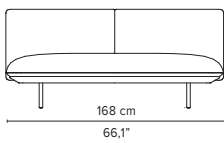

023919-x-y-z Right corner arm high + table

023920-x-y-z Left corner arm high + table

023921-x-y-z Right corner arm low + table

023922-x-y-z Left corner arm low + table

* Appearances, measurements and weights may slightly differ from reality.
The cushions on the drawings are not included in the article.

SENJA SOFA

TECHNICAL DRAWINGS

DEEP SEAT

TOTAL DEPTH 116 CM / 45.75"

023851-x-y Double pouf module

Logistic information see page 16
cushion: C023851W

023852-x-y-z Pouf + table

Logistic information see page 16
cushion: C023852W

023853-x-y Single module + pouf

Logistic information see page 16
cushion: C023853W

023854-x-y-z Single module + table

Logistic information see page 16
cushion: C023854W

023855-x-y Double module

Logistic information see page 16
cushion: C023855W

* Appearances, measurements and weights may slightly differ from reality.
The cushions on the drawings are not included in the article.

SENJA SOFA

TECHNICAL DRAWINGS

DEEP SEAT

TOTAL DEPTH 116 CM / 45.75"

023856-x-y Right Corner arm high