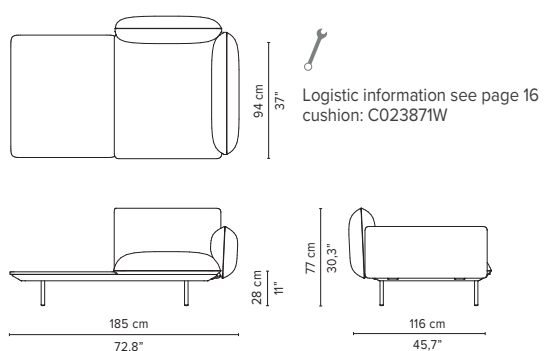

* Appearances, measurements and weights may slightly differ from reality.
The cushions on the drawings are not included in the article.

SENJA SOFA

TECHNICAL DRAWINGS

DEEP SEAT

TOTAL DEPTH 116 CM / 45.75"

023864-x-y Right Corner arm high + pouf

023865-x-y Left Corner arm high + pouf

023866-x-y Right Corner arm low + pouf

023867-x-y Left Corner arm low + pouf

023868-x-y-z Right Corner arm high + table

023869-x-y-z Left Corner arm high + table

023870-x-y-z Right Corner arm low + table

023871-x-y-z Left Corner arm low + table

* Appearances, measurements and weights may slightly differ from reality.
The cushions on the drawings are not included in the article.

SENJA SOFA

TECHNICAL DRAWINGS