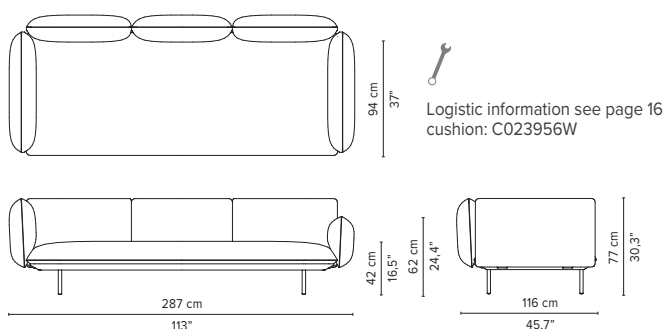

023871-x-y-z Left Corner arm low + table

* Appearances, measurements and weights may slightly differ from reality.
The cushions on the drawings are not included in the article.

SENJA SOFA

TECHNICAL DRAWINGS

DEEP SEAT

TOTAL DEPTH 116 CM / 45.75"

023951-x-y Triple pouf module

023952-x-y Triple module

023953-x-y 3-seater arm high

023954-x-y 3-seater arm low

023955-x-y 3-seater right arm low/high

023956-x-y 3-seater left arm low/high

023957-x-y Right extension + pouf

023958-x-y Left extension + pouf

* Appearances, measurements and weights may slightly differ from reality.
The cushions on the drawings are not included in the article.