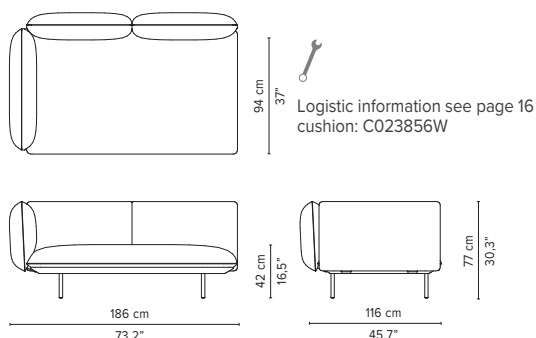

SENJA SOFA

TECHNICAL DRAWINGS

DEEP SEAT

TOTAL DEPTH 116 CM / 45.75"

023851-x-y Double pouf module

Logistic information see page 16
cushion: C023851W

023852-x-y-z Pouf + table

Logistic information see page 16
cushion: C023852W

023853-x-y Single module + pouf

Logistic information see page 16
cushion: C023853W

023854-x-y-z Single module + table

Logistic information see page 16
cushion: C023854W

023855-x-y Double module

Logistic information see page 16
cushion: C023855W

* Appearances, measurements and weights may slightly differ from reality.
The cushions on the drawings are not included in the article.

SENJA SOFA

TECHNICAL DRAWINGS

DEEP SEAT

TOTAL DEPTH 116 CM / 45.75"

023856-x-y Right Corner arm high

023857-x-y Left Corner arm high

023858-x-y Right Corner arm low

023859-x-y Left Corner arm low

023860-x-y 2-seater arm high

023861-x-y 2-seater arm low

023862-x-y 2-seater right arm low/high

023863-x-y 2-seater left arm low/high