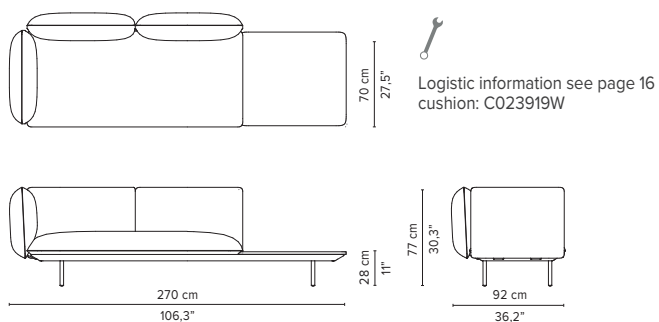

023911-x-y Right corner arm high

023912-x-y Left corner arm high

023913-x-y Right corner arm low

023914-x-y Left corner arm low

* Appearances, measurements and weights may slightly differ from reality.
The cushions on the drawings are not included in the article.

SENJA SOFA

TECHNICAL DRAWINGS

REGULAR SEAT

TOTAL DEPTH 92 CM / 36.25"

023915-x-y Right corner arm high + pouf

023916-x-y Left corner arm high + pouf

023917-x-y Right corner arm low + pouf

023918-x-y Left corner arm low + pouf

023919-x-y-z Right corner arm high + table

023920-x-y-z Left corner arm high + table

023921-x-y-z Right corner arm low + table

023922-x-y-z Left corner arm low + table

* Appearances, measurements and weights may slightly differ from reality.
The cushions on the drawings are not included in the article.