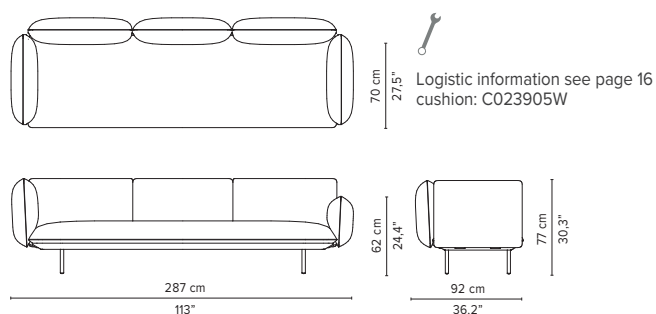

023816-x-y Right corner arm low + pouf

023817-x-y Left corner arm low + pouf

023818-x-y-z Right Corner arm high + table

023819-x-y-z Left Corner arm high + table

* Appearances, measurements and weights may slightly differ from reality.
The cushions on the drawings are not included in the article.

SENJA SOFA

TECHNICAL DRAWINGS

REGULAR SEAT

TOTAL DEPTH 92 CM / 36.25"

023820-x-y-z Right Corner arm low + table

023821-x-y-z Left Corner arm low + table

023901-x-y Triple pouf module

023902-x-y Triple module

023903-x-y 3-seater arm high

023904-x-y 3-seater arm low

023905-x-y 3-seater right arm low/high

023906-x-y 3-seater left arm low/high

* Appearances, measurements and weights may slightly differ from reality.
The cushions on the drawings are not included in the article.

SENJA SOFA

TECHNICAL DRAWINGS

REGULAR SEAT

TOTAL DEPTH 92 CM / 36.25"

023907-x-y Right extension + pouf

023908-x-y Left extension + pouf

023909-x-y-z Right extension + table

023910-x-y-z Left extension + table