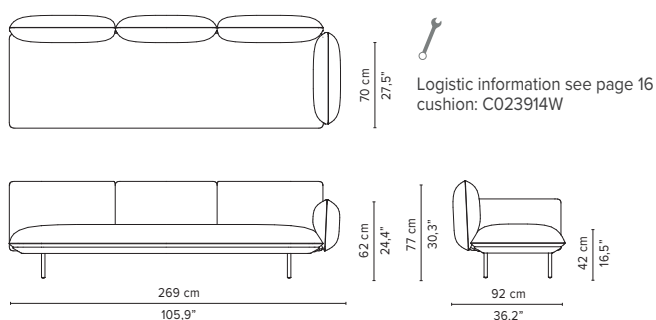

023903-x-y 3-seater arm high

023904-x-y 3-seater arm low

023905-x-y 3-seater right arm low/high

023906-x-y 3-seater left arm low/high

* Appearances, measurements and weights may slightly differ from reality.
The cushions on the drawings are not included in the article.

SENJA SOFA

TECHNICAL DRAWINGS

REGULAR SEAT

TOTAL DEPTH 92 CM / 36.25"

023907-x-y Right extension + pouf

023908-x-y Left extension + pouf

023909-x-y-z Right extension + table

023910-x-y-z Left extension + table

023911-x-y Right corner arm high

023912-x-y Left corner arm high

023913-x-y Right corner arm low

023914-x-y Left corner arm low

* Appearances, measurements and weights may slightly differ from reality.
The cushions on the drawings are not included in the article.

SENJA SOFA

TECHNICAL DRAWINGS

REGULAR SEAT

TOTAL DEPTH 92 CM / 36.25"

023915-x-y Right corner arm high + pouf

023916-x-y Left corner arm high + pouf

023917-x-y Right corner arm low + pouf

023918-x-y Left corner arm low + pouf