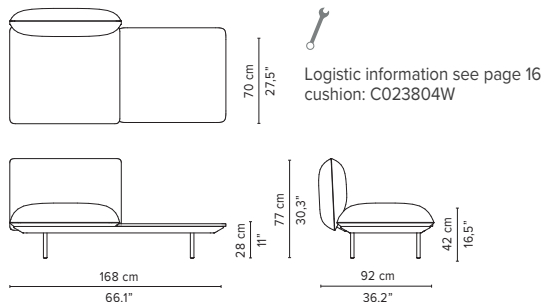

L10-Linen

L70-Ocean

T-Teak

SENJA SOFA

TECHNICAL DRAWINGS

REGULAR SEAT

TOTAL DEPTH 92 CM / 36.25"

023200-x-y Pouf module

023201-x-y Single module

023202-x-y 1-seater arm high

023203-x-y 1-seater arm low

023801-x-y Double pouf module

023802-x-y-z Pouf + table

023803-x-y Single module + pouf

023804-x-y-z Single module + table

* Appearances, measurements and weights may slightly differ from reality.
The cushions on the drawings are not included in the article.

SENJA SOFA

TECHNICAL DRAWINGS

REGULAR SEAT

TOTAL DEPTH 92 CM / 36.25"

023805-x-y Double module

023806-x-y Right Corner arm high

023807-x-y Left Corner arm high

023808-x-y Right Corner arm low

023809-x-y Left Corner arm low

023810-x-y 2-seater arm high

023811-x-y 2-seater arm low

* Appearances, measurements and weights may slightly differ from reality.
The cushions on the drawings are not included in the article.