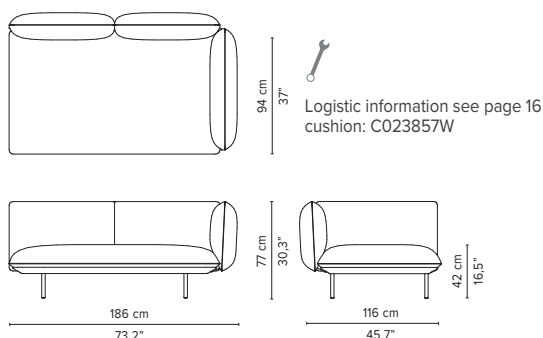

023853-x-y Single module + pouf

Logistic information see page 16
cushion: C023853W

023854-x-y-z Single module + table

Logistic information see page 16
cushion: C023854W

023855-x-y Double module

Logistic information see page 16
cushion: C023855W

* Appearances, measurements and weights may slightly differ from reality.
The cushions on the drawings are not included in the article.

SENJA SOFA

TECHNICAL DRAWINGS

DEEP SEAT

TOTAL DEPTH 116 CM / 45.75"

023856-x-y Right Corner arm high

023857-x-y Left Corner arm high

023858-x-y Right Corner arm low

023859-x-y Left Corner arm low

023860-x-y 2-seater arm high

023861-x-y 2-seater arm low

023862-x-y 2-seater right arm low/high

023863-x-y 2-seater left arm low/high

* Appearances, measurements and weights may slightly differ from reality.
The cushions on the drawings are not included in the article.

SENJA SOFA

TECHNICAL DRAWINGS

DEEP SEAT

TOTAL DEPTH 116 CM / 45.75"

023864-x-y Right Corner arm high + pouf