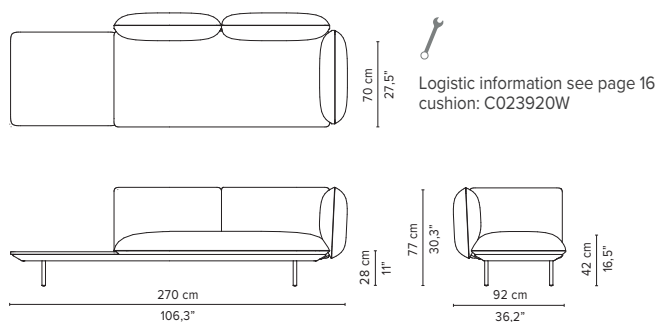

SENJA SOFA

TECHNICAL DRAWINGS

REGULAR SEAT

TOTAL DEPTH 92 CM / 36.25"

023907-x-y Right extension + pouf

023908-x-y Left extension + pouf

023909-x-y-z Right extension + table

023910-x-y-z Left extension + table

023911-x-y Right corner arm high

023912-x-y Left corner arm high

023913-x-y Right corner arm low

023914-x-y Left corner arm low

* Appearances, measurements and weights may slightly differ from reality.
The cushions on the drawings are not included in the article.

SENJA SOFA

TECHNICAL DRAWINGS

REGULAR SEAT

TOTAL DEPTH 92 CM / 36.25"

023915-x-y Right corner arm high + pouf

023916-x-y Left corner arm high + pouf

023917-x-y Right corner arm low + pouf

023918-x-y Left corner arm low + pouf

023919-x-y-z Right corner arm high + table

023920-x-y-z Left corner arm high + table

023921-x-y-z Right corner arm low + table

023922-x-y-z Left corner arm low + table

* Appearances, measurements and weights may slightly differ from reality.
The cushions on the drawings are not included in the article.