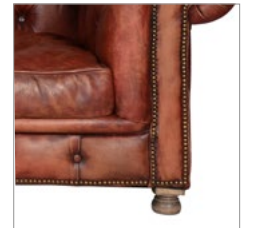

PRODUCTS / CLASSIC COLLECTION / FIXED SOFAS

WESTMINSTER FEATHER

Leather and feather adopt the best of both worlds in this 'king of comfort' combination. We've taken all the classic charisma of our Chesterfield-inspired Westminster sofa and injected it with pure, unadulterated luxury in the form of plump feather filled and foam cushions to hold shape. Sink into pure relaxation in this sensuous marriage of premium down and warm buttery vintage leathers. Leather finish comes with stud detailing, fabric finish comes with piping instead of studs.

Also available in a buttoned base seat called the Westminster Button.

DIMENSIONS :

OVERALL

L: 95.3" / 242cm

W: 38.2" / 97 cm

H: 28.9" / 74 cm

SEAT

L: 68.3" / 174 cm

W: 24.8" / 63 cm

H: 20.1" / 51 cm

AVAILABLE IN :

LEATHER : Antique Tobacco, Whisky | Buff Burnished Blue, Nutmeg, Chocolate, Graphite, Pewter, Taupe | Destroyed Black, Raw | Old Saddle Black, Cocoa, Nut | Safari Black, Charcoal, Nutmeg, Tobacco | Savage | Vagabond Black, Blue, Brown, Mustard, Red | Vintage Bianco, Cigar, Jet Black