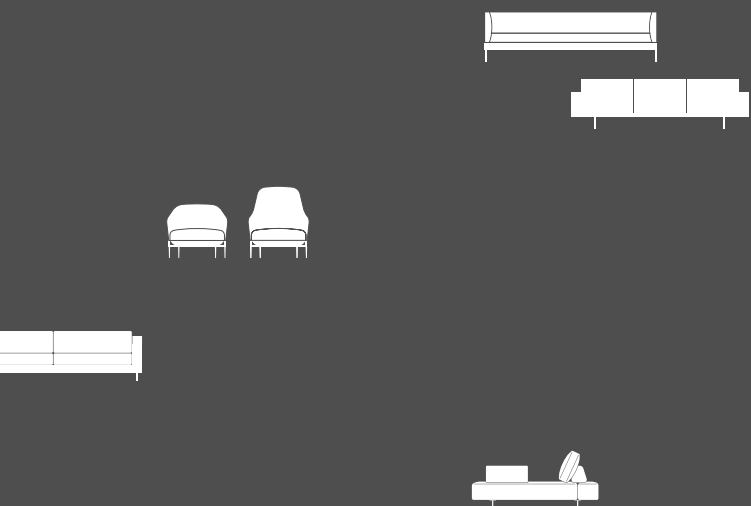

W

WENDELBO
COLLECTION

CAMPO 06
BLADE 08
EDGE 12
LOBBY 16
CHILL 18
PEAK 20
VISTA 22
RAFT 24
DEFINE 26
MOOD 30

34 NOVA
36 HUG SOFA
38 AERO
40 SURFACE
42 SUNDAY
44 LANDSCAPE
46 HUG CHAIR
48 LOFT
49 DISC
50 ELEMENTZ

CAMPO

A streamlined silhouette and square arms, with an added refined touch in the button-tufted seat cushion.

BLADE

Sharp and well defined, straight lines and cubic edges provide a stark contrast to the soft interior, with upholstered sides and super soft scatter cushions to throw around. Full modularity for your individual expression.

12

EDGE

A floating sofa design with lightness and edge
as the main features

EDGE

There is a floating lightness about this sleek sofa standing elegantly on its slender steel legs. The seat and cushions add a sharp visual edge without compromising on comfort.

Design 365° NORTH

PEAK

The frame of the sofa rising above, like the peaks of a mountain.
Your everyday cosy nest.

VISTA

With reference to a distant view along an avenue

24

RAFT

Relaxation taken to another level