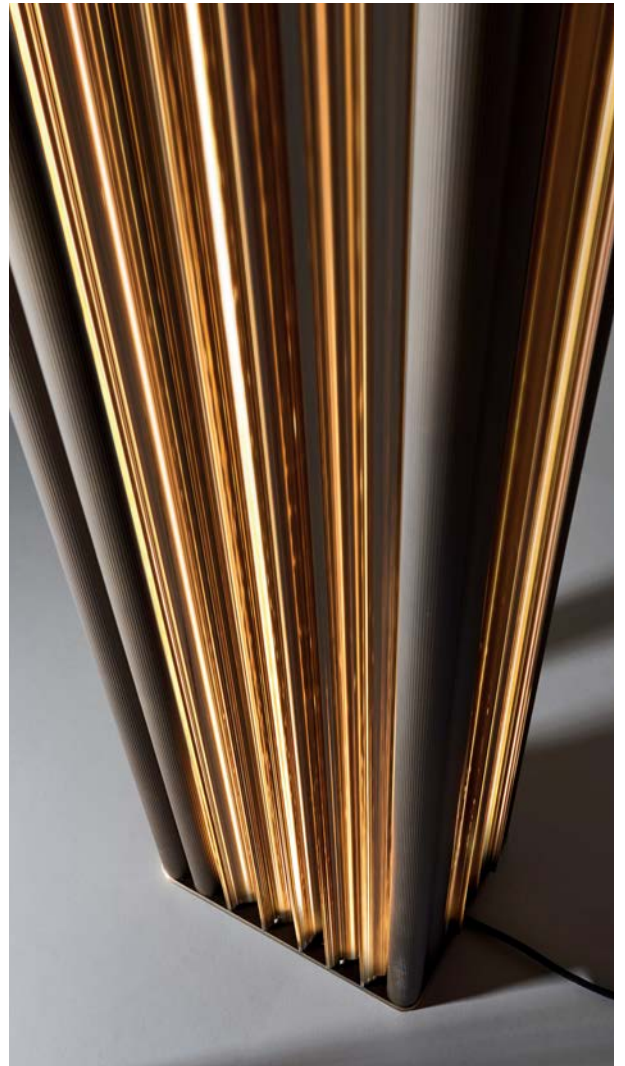

VENICEM

italy

NUMA FLOOR design Massimo Tonetto

Floor lamp with diffused light. Dark burnished brass structure and crystal, amber or smoke grey Murano blown glass trihedrons.

VENICEM

italy

NUMA FLOOR

Function	Floor
Location	Interior
Light Emission	Diffused light
Light Source	Strip LED 40W 24V 5890lm 2700°K Dimmable 0-10V 1-10V -DALI -Push Botton
Rated Voltage	110 - 120 V / 220 - 240 V
Frequency	50 - 60 Hz
Supply	Power cord
Switching	On / Off
Cable Length	

Certifications

UL/WIRELESS CE □ IP20

Structure

M12 Dark burnished brass

Diffuser

- C Crystal
- R Amber
- G Smoke grey

Package	Dimensions	Net Weight	Gross Weight	Total vol.
Structure	164x40xH.34cm (64"6x15"7xH.13"4)	16kg	21,5kg	0,38 m3
Glass	36x27xH.160cm (14"2x10"6x63")	15kg	20,5kg	

Dimensions