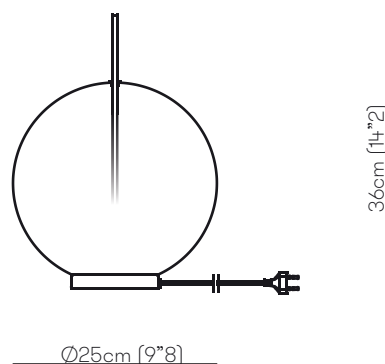

VENICEM

italy

MISTY TABLE design Massimo Tonetto

Table lamp with diffused light. Natural burnished brass structure and white blending blown glass diffuser.

VENICEM

italy

MISTY TABLE

Function	table
Location	Interior
Light Emission	Diffused light
Light Source	MISTY TABLE SMALL: 1x5W LED 10V 676lm 2700°K MISTY TABLE: 1x9W LED 18V 880lm 2700°K
Rated Voltage	110 - 120 V / 220 - 240 V
Frequency	50 - 60 Hz
Supply	Power cord
Switching	Dimmable with touch dimmer
Ballast	Dimmable ballast included
Cable length	40cm-15" ————— 190cm-75"

Certifications

UL/C_{WRED} CE □ Ⓢ IP20

Structure

M03 Burnished natural brass

Diffuser

H Blending

Package	Dimensions	Net Weight	Gross Weight	Total vol.
MISTY TABLE SMALL				
Structure	60x35xH.29cm (23"6x13"8xH.11"4)	1,5kg	2,5kg	0,17 m ³
Glass	37x37xH.39cm (14"5x14"5xH.15"4)	1,5kg	2,5kg	
MISTY TABLE				
Structure	60x35xH.29cm (23"6x13"8xH.11"4)	1,5kg	2,5kg	0,17 m ³
Glass	48x48xH.46cm (18"9x18"9xH.18"1)	2,5kg	5kg	

Dimensions

MISTY TABLE SMALL

MISTY TABLE