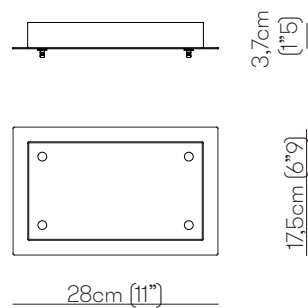

VENICEM

italy

Dimensions

GRACE COMPOSITION

kit canopy

GRACE SUSPENSION 40

kit canopy

GRACE SUSPENSION 50

kit canopy