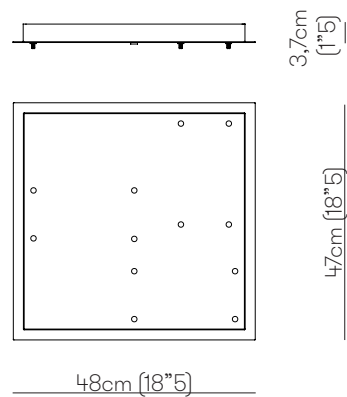

VENICEM

italy

Dimensions

GRACE COMPOSITION

kit canopy

GRACE SUSPENSION 40

kit canopy

GRACE SUSPENSION 50

kit canopy