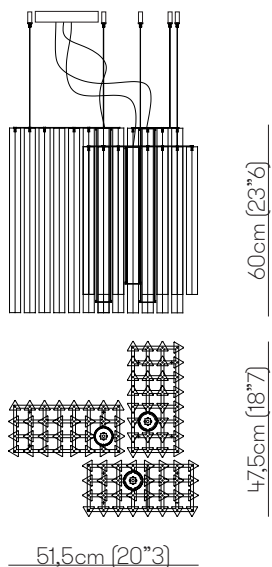

VENICEM

italy

Dimensions

GRACE COMPOSITION