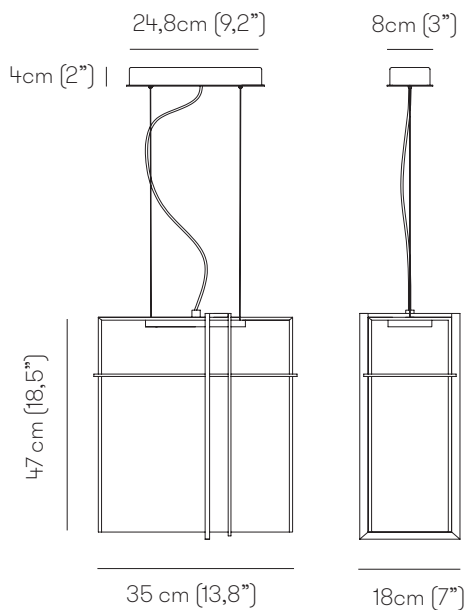

VENICEM

italy

UTMOST SUSPENSION design Massimo Tonetto

Suspension lamp with indirect light. Light burnished brass structure with bronze transparent glass diffuser.

VENICEM

italy

UTMOST SUSPENSION

Function	Suspension
Location	Interior
Light Emission	Diffused light
Light Source	LED plate 500mA 13,7W 2060lm 3000°K Dimmerabile 1-10V -Push Botton
Rated Voltage	110 - 120 V / 220 - 240 V
Frequency	50 - 60 Hz
Supply	Terminal block
Wiring cable length	250cm-98"4
Steel cable length	250cm-98"4

DALI or TRIAC dimming kit available upon request

Certifications

UL/CÉ    IP20

Structure

M11 Light burnished brass

Diffuser

Bronze Glass

Package	Dimensions	Net Weight	Gross Weight	Total vol.
	60x58xH.29 cm (23,6" x 22,8" x H.11")	8 kg	14kg	0,10m ³

Dimensions

Kit j-box