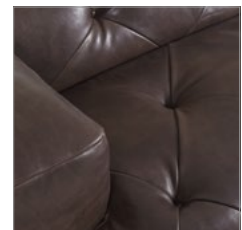

PRODUCTS / CLASSIC COLLECTION / FIXED SOFAS

SQUIDGY

Super soft and super squidgy, just like its namesake. With a soft silhouette and luxuriously thick, deep padding, Squidgy offers an invitation to get comfortable and lose yourself in its sumptuous and curvaceous form. All-over deep buttoning and broad, deep creases inject plenty of playful sophistication while wide, squared off arms, a low profile and generous proportions maintain Squidgy's bold and contemporary character.

DIMENSIONS :

OVERALL	SEAT	ARM
L: 92.1" / 234 cm	L: 63" / 160 cm	-
W: 45.3" / 115 cm	W: 28.3" / 72 cm	-
H: 25.6" / 65 cm	H: 16.5" / 42 cm	-

PRODUCT SHOWN IN :

2.5 Seater - Buff Burnished Chocolate

> SEATINGS SPECIFICATIONS

> FINISHES STANDARDS

AVAILABLE IN :

LEATHER : Antique Tobacco, Whisky | Buff Burnished Blue, Nutmeg, Chocolate, Graphite, Pewter, Taupe | Destroyed Black, Raw | Old Saddle Black, Cocoa, Nut | Safari Black, Charcoal, Nutmeg, Tobacco | Savage | Vagabond Black, Blue, Brown, Mustard, Red | Vintage Bianco, Cigar, Jet Black

FABRIC : Natural Linen Azure, Ecru, Mist, Smoke | Pennines Linen Natural | Revival Velvet Teal, Mint, Grey, Navy, Black, Ruby, Aqua | Woven Linen Ash, Graphite

See over for other sizes

PRODUCTS / CLASSIC COLLECTION / FIXED SOFAS / SQUIDGY