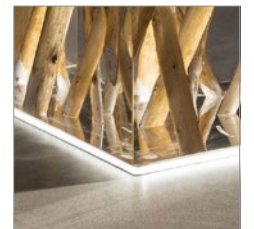

PRODUCTS / NEW 2017 / SIDE TABLE

SPUR

T-SPR-TS-0003-Z

Bring the spirit of nature indoors with this sensuous feast of textures. Smooth cold acrylic is juxtaposed with the warmth of raw driftwood for a tantalisingly tactile experience. The driftwood has been collected by hand from beaches all over the world, each piece uniquely marked by swathing tides and weathered shores. Beautifully handcrafted, the once forgotten wood is suspended within the liquid acrylic, each tiny bubble like a last breath of air before being frozen in time. Optionally available with a built-in LED panel, creating a dramatic visual effect when lit.

OTHER MODELS :

Burntwood

Driftwood

AVAILABLE IN :

WOOD : Burntwood | Driftwood

Large Side Table comes with acrylic feet and small side table comes with rubber feet (height shown without pads)

DIMENSIONS :

LARGE

Large Side Table & Burntwood

PRODUCTS / CLASSIC COLLECTION / SIDE TABLES

SPUR

T-KIS-TS-0001-Z

Bring the spirit of nature indoors with this sensuous feast of textures. Smooth cold acrylic is juxtaposed with the warmth of raw driftwood for a tantalisingly tactile experience. The driftwood has been collected by hand from beaches all over the world, each piece uniquely marked by swathing tides and weathered shores. Beautifully handcrafted, the once forgotten wood is suspended within the liquid acrylic, each tiny bubble like a last breath of air before being frozen in time. Optionally available with a built-in LED panel, creating a dramatic visual effect when lit.

OTHER MODELS :

Spur Large Side Table

L: 23.6" / 60 cm
W: 23.6" / 60 cm
H: 17.7" / 45 cm

AVAILABLE IN :

WOOD : Burntwood | Driftwood

Special Note: Each piece of driftwood is unique, therefore the shape and size of the wood may vary slightly from piece to piece.