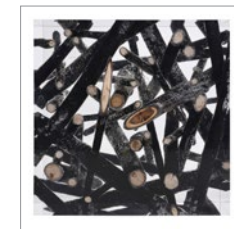

PRODUCTS / NEW 2017 / SIDE TABLE

SPUR

T-SPR-TS-0003-Z

Bring the spirit of nature indoors with this sensuous feast of textures. Smooth cold acrylic is juxtaposed with the warmth of raw driftwood for a tantalisingly tactile experience. The driftwood has been collected by hand from beaches all over the world, each piece uniquely marked by swathing tides and weathered shores. Beautifully handcrafted, the once forgotten wood is suspended within the liquid acrylic, each tiny bubble like a last breath of air before being frozen in time. Optionally available with a built-in LED panel, creating a dramatic visual effect when lit.

OTHER MODELS :

Burntwood

Driftwood

AVAILABLE IN :

WOOD : Burntwood | Driftwood

Large Side Table comes with acrylic feet and small side table comes with rubber feet (height shown without pads)

DIMENSIONS :

LARGE

Large Side Table & Burntwood

PRODUCTS / CLASSIC COLLECTION / SIDE TABLES

SPUR

T-KIS-TS-0001-Z

Bring the spirit of nature indoors with this sensuous feast of textures. Smooth cold acrylic is juxtaposed with the warmth of raw driftwood for a tantalisingly tactile experience. The driftwood has been collected by hand from beaches all over the world, each piece uniquely marked by swathing tides and weathered shores. Beautifully handcrafted, the once forgotten wood is suspended within the liquid acrylic, each tiny bubble like a last breath of air before being frozen in time. Optionally available with a built-in LED panel, creating a dramatic visual effect when lit.

OTHER MODELS :

Spur Large Side Table

L: 23.6" / 60 cm
W: 23.6" / 60 cm
H: 17.7" / 45 cm

AVAILABLE IN :

WOOD : Burntwood | Driftwood

Special Note: Each piece of driftwood is unique, therefore the shape and size of the wood may vary slightly from piece to piece.