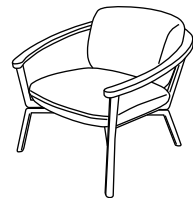

Sketch

light oak - alpaca cria

SENSU CHAIR

11002-10 : Sensu lounge chair
W840 D830 H665

SENSU CHAIR

The Sensu Armchair is a statement piece sure to catch the eye. The shape of the backrest is inspired by the Japanese sensu fan. Its oversized generous cushions provide unrivaled comfort while the armrest seamlessly wraps around. Considered from every angle, the vertical slats contrast the soft upholstery while the frame creates a sense of continuity and security.

MATERIAL : solid oak, high density foam, loose cover.

DESIGN : Patryk Koca