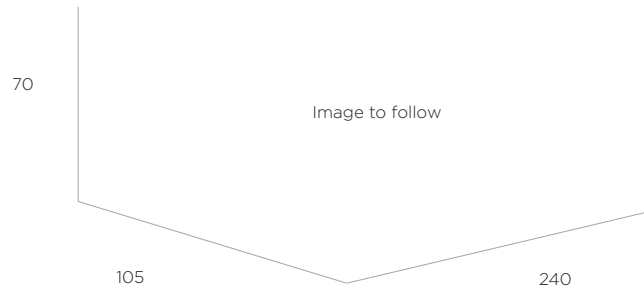

LEATHER

Montana 3031 Canyon

SOPHIE COLLECTION

Modular 3 pc Sofa
RAF Chaise/Armless 1 seater/LAF
Shown in
Alpaca 148 neige 3146 fabric

Lounge Chair
Shown in
Alabama 215 kale 0004 leather

Sofa
Shown in

Swivel Lounge Chair
Shown in
Fleece 0607 mortar
0016