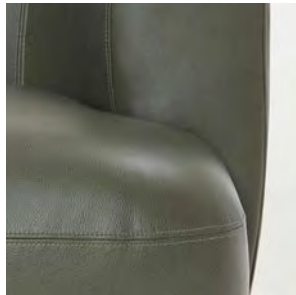

SOPHIE

COLLECTION

Unfettered by the constrictions of traditionalist modularity the Sophie modular sofa has an elegant and amiable character that immediately stands out as individual.

Featuring an ergonomic design with a rounded form that invites you in to its comfort this versatile sofa delivers sleek and functional seating with a modern sensuality. Create your own design from the modular components. Available in a range of house fabrics or leathers

BY TOLV

DESIGNER

Tolvi

DESCRIPTION

When it comes to true lounging, a sectional sofa is perfect for sitting, lying, leaning and draping in comfort. With generous loft-style proportions, Sophie creates a haven in any living space

Country of origin : Vietnam

FINISHES

FABRIC

Fleece 0607 mortar
0016

LEATHER

Alabama Kale

FABRIC

Alpaca 148 neige 3146
fabric

LEATHER

Montana 3031 Canyon

SOPHIE COLLECTION

Modular 3 pc Sofa
RAF Chaise/Armless 1 seater/LAF
Shown in
Alpaca 148 neige 3146 fabric

Lounge Chair
Shown in
Alabama 215 kale 0004 leather

Sofa
Shown in

Swivel Lounge Chair
Shown in
Fleece 0607 mortar
0016