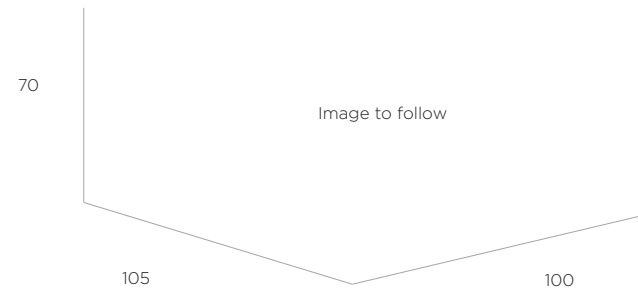

BY TOLV

SOPHIE COLLECTION

Modular 3 pc Sofa
RAF Chaise/Armless 1 seater/LAF
Shown in
Alpaca 148 neige 3146 fabric

Lounge Chair

Shown in
Alabama 215 kale 0004 leather

Sofa
Shown in

Swivel Lounge Chair
Shown in