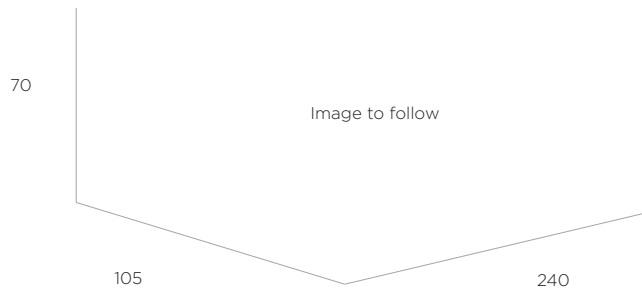

BY TOLV

SOPHIE COLLECTION

Modular 3 pc Sofa
RAF Chaise/Armless 1 seater/LAF
Shown in
Alpaca 148 neige 3146 fabric

Lounge Chair

Shown in
Alabama 215 kale 0004 leather

Sofa
Shown in

Swivel Lounge Chair
Shown in