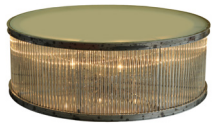

AVAILABLE IN :

FRAME : Natural with Clear Glass

BULB TYPE :

UK: LED TYPE B

EU, AU, ASIA: B E14 18W / Halogen

US: B E12 25W / Incandescent

This light fixture is dimmable. Rod also available in Console, Side table and full Lighting collection - see over for more details.

DIMENSIONS :

L: 31.5" / 80 cm

Weight: 45 kg

W: 31.5" / 80 cm

Max. Watt.: EU 144 / US 200 W

H: 22.4" / 57 cm

No. of Bulbs: 8

PRODUCT SHOWN IN :

Hand-polished Glass & Natural

Check for release certification in specific regions.

> **APPENDIX SPARE PARTS**

HOME ACCESSORIES / CLASSIC COLLECTION / LIGHTING / ROD

FULL COLLECTION

Rod Coffee Table
 L: 47.2" / 120 cm
 W: 47.2" / 120 cm
 H: 15.7" / 40 cm
 Weight: 86 kg
 Max. Watt.: 144 / 200 W
 No. of Bulbs: 8

Rod Console
 L: 35.4" / 90 cm
 W: 17.7" / 45 cm
 H: 29.5" / 75 cm
 Weight: 23 kg
 Max. Watt.: 126 / 175 W
 No. of Bulbs: 7

Rod Small Side Table
 L: 23.6" / 60 cm
 W: 23.6" / 60 cm
 H: 23.6" / 60 cm
 Weight: 46 kg
 Max. Watt.: 108 / 150 W
 No. of Bulbs: 6