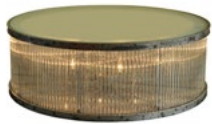

HOME ACCESSORIES / CLASSIC COLLECTION / LIGHTING

ROD

The Rod collection is a modern day interpretation of Venetian Murano brass and glass library lights from the 1940s. The elliptical glass rod structure is inspired by the colonnades of Stowe School which made a huge impression on Tim during a visit for an away game in his school days. The dazzling opulence of the glass is daringly contrasted with our natural raw iron finish which accentuates the imperfections made in the handcrafting of the light.

AVAILABLE IN :

FRAME : Natural with Clear Glass

BULB TYPE :

UK: LED TYPE B

EU, AU, ASIA: B E14 18W / Halogen

US: B E12 25W / Incandescent

This light fixture is dimmable. Rod also available in Console, Side table and full Lighting collection - see over for more details.

DIMENSIONS :

L: 31.5" / 80 cm

Weight: 45 kg

W: 31.5" / 80 cm

Max. Watt.: EU 144 / US 200 W

H: 22.4" / 57 cm

No. of Bulbs: 8

PRODUCT SHOWN IN :

Hand-polished Glass & Natural

Check for release certification in specific regions.

> APPENDIX SPARE PARTS

HOME ACCESSORIES / CLASSIC COLLECTION / LIGHTING / ROD

FULL COLLECTION

Rod Coffee Table
 L: 47.2" / 120 cm
 W: 47.2" / 120 cm
 H: 15.7" / 40 cm
 Weight: 86 kg
 Max. Watt.: 144 / 200 W
 No. of Bulbs: 8