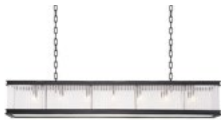

PRODUCTS / CLASSIC COLLECTION / CONSOLES / ROD

FULL COLLECTION CONTINUE

**Rod Rect. 180cm
Pendant**

L: 70.9" / 180 cm
W: 13.8" / 35 cm
H: 12.6" / 32 cm

Weight: 65 kg
Max. Watt.: 252 / 350 W
No. of Bulbs: 14