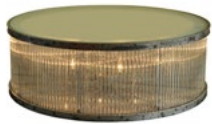

DIMENSIONS :

L: 35.4" / 90 cm Weight: 23 kg
W: 17.7" / 45 cm Max. Watt.: 175 W
H: 29.5" / 75 cm No. of Bulbs: 7

PRODUCT SHOWN IN :

Clear Glass & Natural

Check for release certification in specific regions.

BULB TYPE :

EU, AU, ASIA: B E14 18W / Halogen

US: B E12 25W / Incandescent

This product is dimmable. See over for more details of the full collection.

PRODUCTS / CLASSIC COLLECTION / CONSOLES / ROD

FULL COLLECTION

Rod Coffee Table
 L: 47.2" / 120 cm
 W: 47.2" / 120 cm
 H: 15.7" / 40 cm
 Weight: 86 kg
 Max. Watt.: 144 / 200 W
 No. of Bulbs: 8

Rod Console
 L: 35.4" / 90 cm
 W: 17.7" / 45 cm
 H: 29.5" / 75 cm
 Weight: 23 kg
 Max. Watt.: 126 / 175 W
 No. of Bulbs: 7

Rod Small Side Table
 L: 23.6" / 60 cm
 W: 23.6" / 60 cm
 H: 23.6" / 60 cm
 Weight: 46 kg
 Max. Watt.: 108 / 150 W
 No. of Bulbs: 6

Rod Large Side Table
 L: 35.4" / 90 cm
 W: 35.4" / 90 cm
 H: 23.6" / 60 cm
 Weight: 51 kg
 Max. Watt.: 2180 / 250 W
 No. of Bulbs: 10