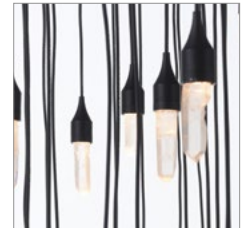

HOME ACCESSORIES / CLASSIC COLLECTION / LIGHTING

ROCK CRYSTAL RAIN

The love of precious stones is deeply ingrained in the human heart, an ancient beauty that remains untouched and constant. The Rock Crystal Rain pendant is exquisitely handcrafted from delicate drops of hand-selected rock crystal, affixed by hand to individual sockets on the frame so that each crystal is lit. The multi-faceted crystals disperse the light in every direction as it shines through the translucent stone, casting dramatic shapes and shadows on the wall, and radiating a soft and romantic glow. Lightweight in appearance yet voluminous in size, the Rock Crystal Rain makes a spectacular showpiece suspended from high ceilings or above stairwells.

DIMENSIONS :

L: 47.2" / 120 cm Weight: 67 kg
W: 47.2" / 120 cm Max. Watt.: 393 W
H: 38.2" / 97 cm No. of Bulbs: 131

PRODUCT SHOWN IN :

120cm - Rock Crystal & Matt Black

Check for release certification in specific regions.

> APPENDIX SPARE PARTS

BULB TYPE :

UK, EU, AU, ASIA, US : LED 0.4-3W

This light fixture is not dimmable

Also available in Flushmount - See over for more details.

HOME ACCESSORIES / CLASSIC COLLECTION / LIGHTING / ROCK CRYSTAL RAIN
FULL COLLECTION