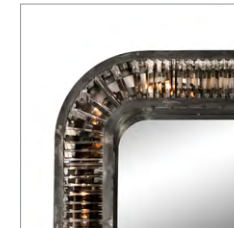

Standing at a statuesque 2.4m high, the Rex tall mirror is handcrafted from 361 backlit triangular prisms, softly diffusing the light for endlessly shifting sparkle. Also available as a round mirror.

OTHER MODELS :

Rex Round Mirror

L: 37.1" / 95 cm	Weight: 33.6 kg
W: 5.1" / 13 cm	Max. Watt.: 200 W
H: 37.1" / 95 cm	No. of Bulbs: 8

BULB TYPE :

EU, AU, ASIA: B E14 18W / Halogen

US: B E12 20W / Incandescent

Rex also available as in Dining table, Console, Lighting & Mirror - See over for more details.

DIMENSIONS :

L: 52.7" / 135 cm	Weight: 165 kg
W: 5.5" / 14 cm	Max. Watt.: 480 W
H: 93.8" / 240 cm	No. of Bulbs: 24

PRODUCT SHOWN IN :

Tall - Natural

TIMOTHY OULTON

HOME ACCESSORIES / CLASSIC COLLECTION / MIRRORS / REX FULL COLLECTION

Rex Pendant 70cm
L: 27.3" / 70 cm
W: 27.3" / 70 cm
H: 25.6" / 65 cm
Weight: 41 kg
Max. Watt.: 108 / 150W
No. of Bulbs: 6

Rex Flushmount 66cm
L: 26" / 66 cm
W: 26" / 66 cm
H: 12.2" / 31 cm
Weight: 38 kg
Max. Watt.: 108 / 150W
No. of Bulbs: 6