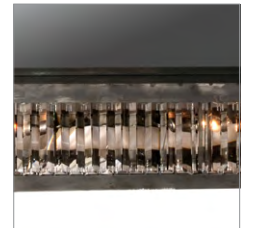

Standing at a statuesque 2.4m high, the Rex tall mirror is handcrafted from 361 backlit triangular prisms, softly diffusing the light for endlessly shifting sparkle. Also available as a round mirror.

OTHER MODELS :

Rex Round Mirror

L: 37.1" / 95 cm	Weight: 33.6 kg
W: 5.1" / 13 cm	Max. Watt.: 200 W
H: 37.1" / 95 cm	No. of Bulbs: 8

BULB TYPE :

EU, AU, ASIA: B E14 18W / Halogen

US: B E12 20W / Incandescent

Rex also available as in Dining table, Console, Lighting & Mirror - See over for more details.

DIMENSIONS :

L: 52.7" / 135 cm	Weight: 165 kg
W: 5.5" / 14 cm	Max. Watt.: 480 W
H: 93.8" / 240 cm	No. of Bulbs: 24

PRODUCT SHOWN IN :

Tall - Natural

TIMOTHY OULTON

HOME ACCESSORIES / CLASSIC COLLECTION / MIRRORS / REX FULL COLLECTION